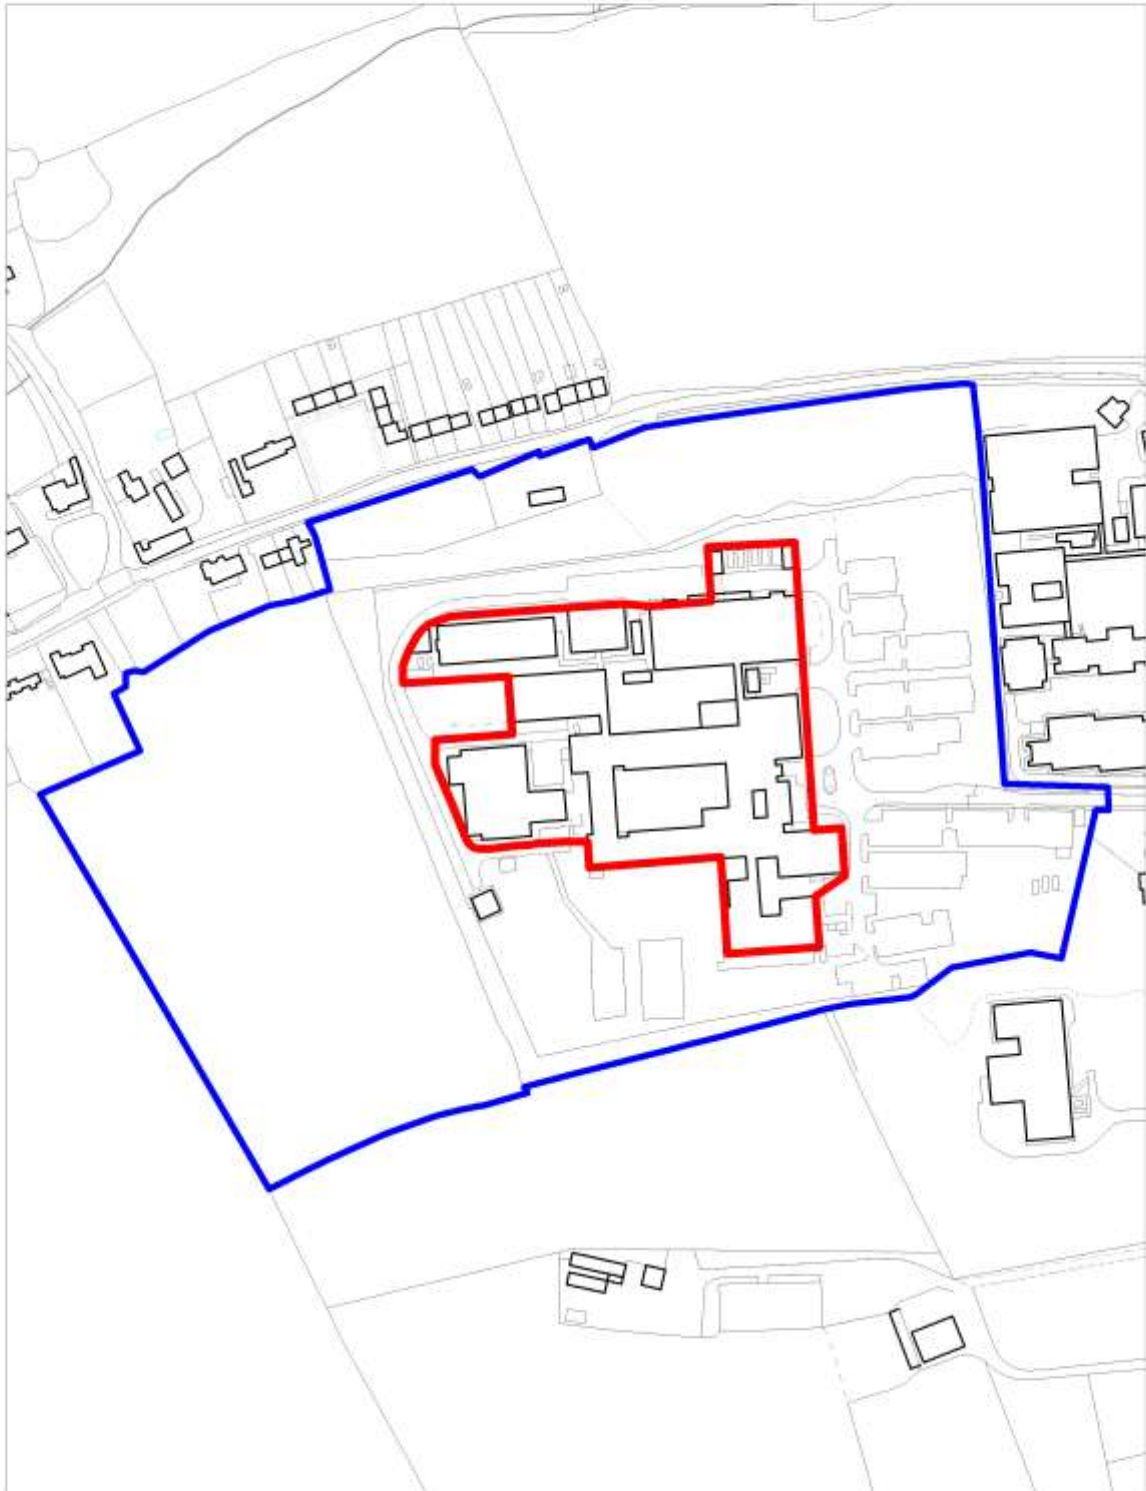

Key Green Belt Sites

Policy SADM 21: National Institute for Biological Standards & Control, Potters Bar

Crown copyright and may lead to prosecution or civil proceedings.
Hertsmere Borough Council. Licence No.100017426

- Site Boundary
- Site Infill

Scale 1:1750