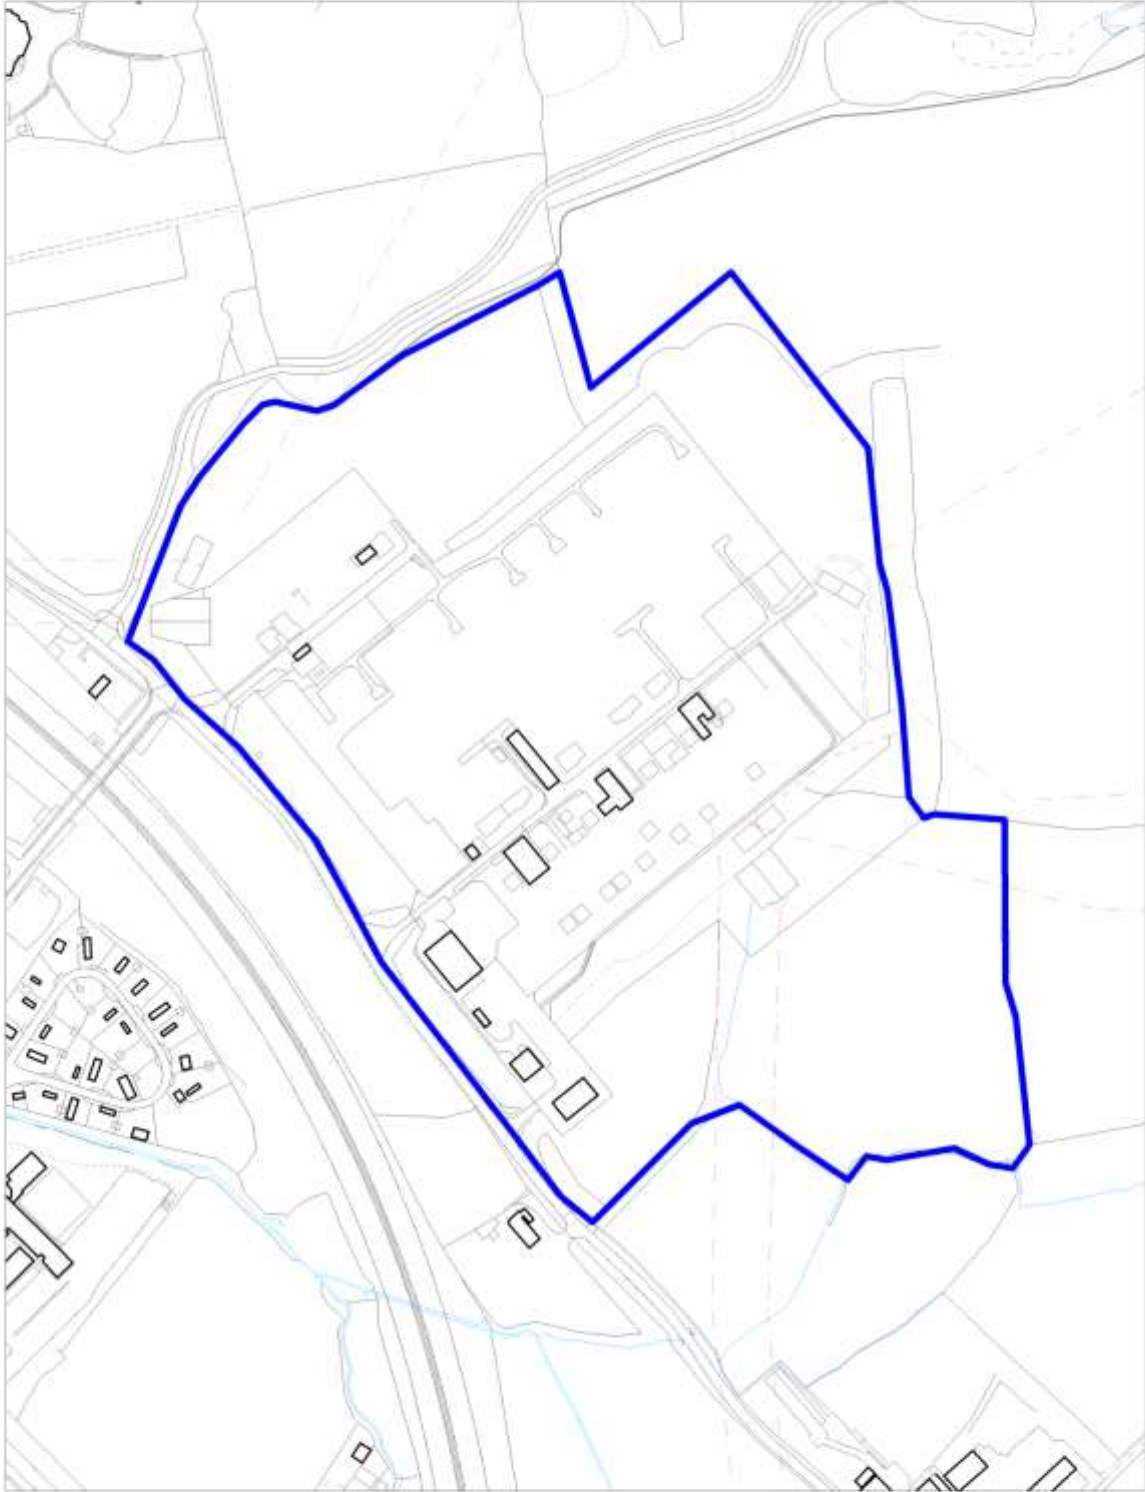

Key Green Belt Sites
Policy SADM 21: Electricity Transforming Station, Elstree

Crown copyright and may lead to prosecution or civil proceedings.
Hertsmere Borough Council. Licence No:100017426

Scale 1:4500