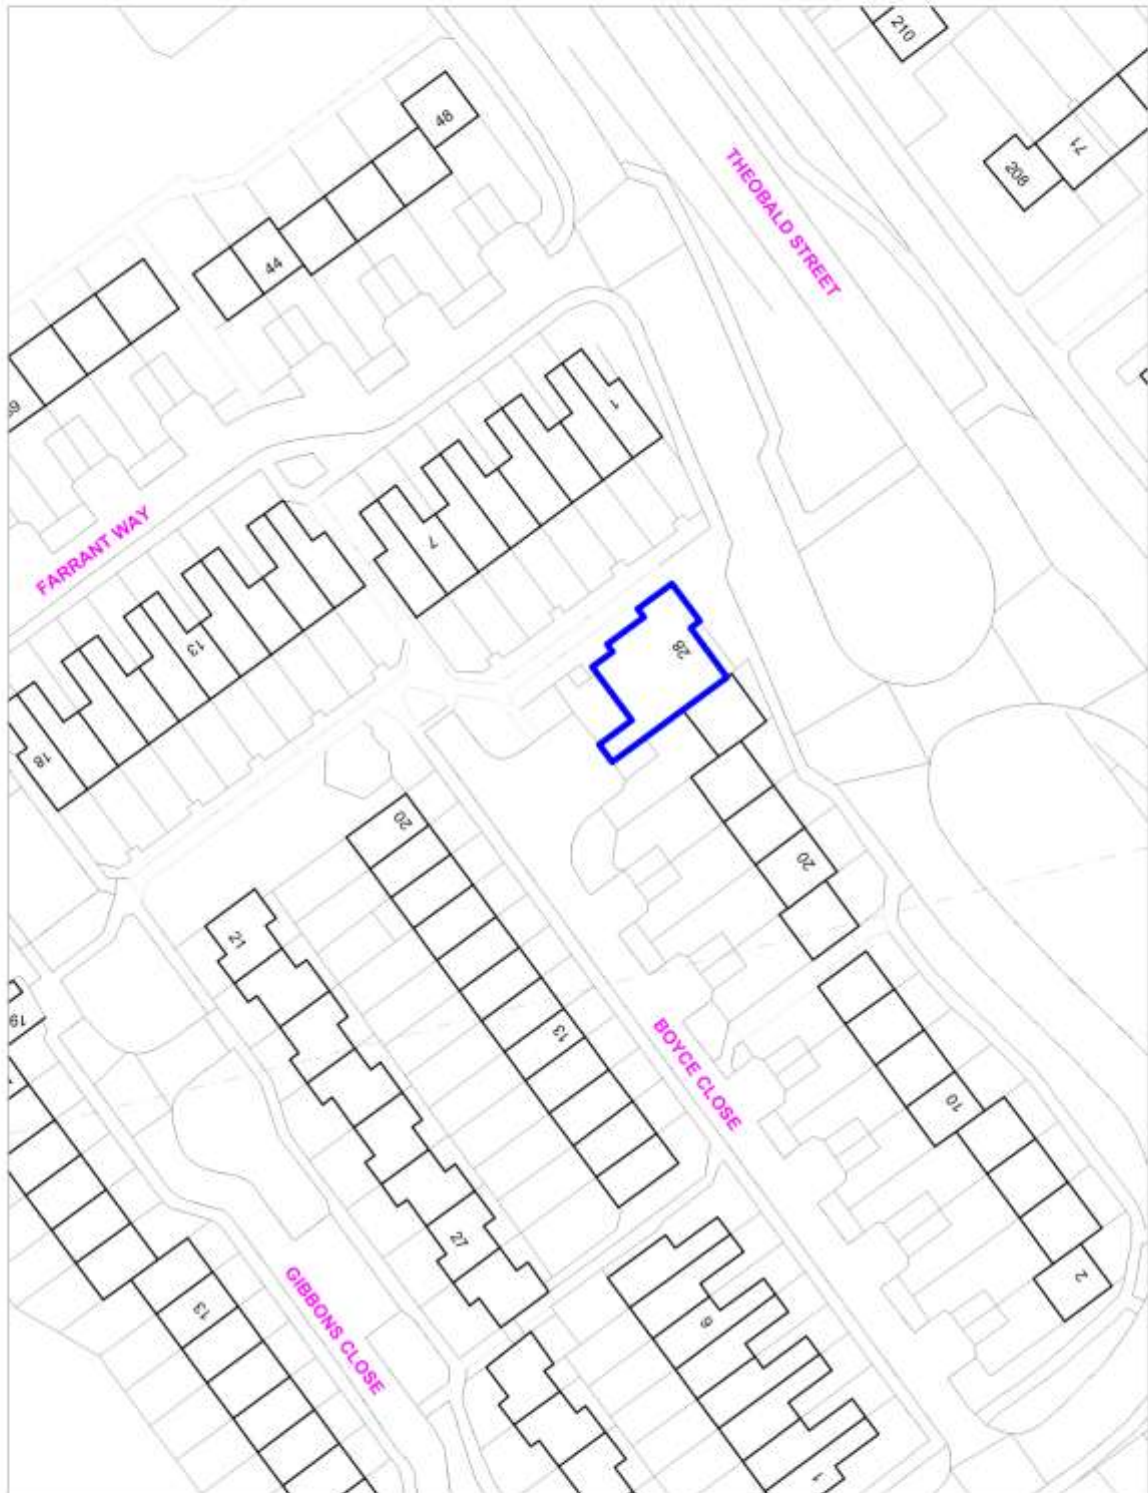

Individual Shop
Policy SADM 39 : Organ Hall Road, Borehamwood

Crown copyright and may lead to prosecution or civil proceedings.
Hertsmere Borough Council. Licence No:100017428

Scale 1:500