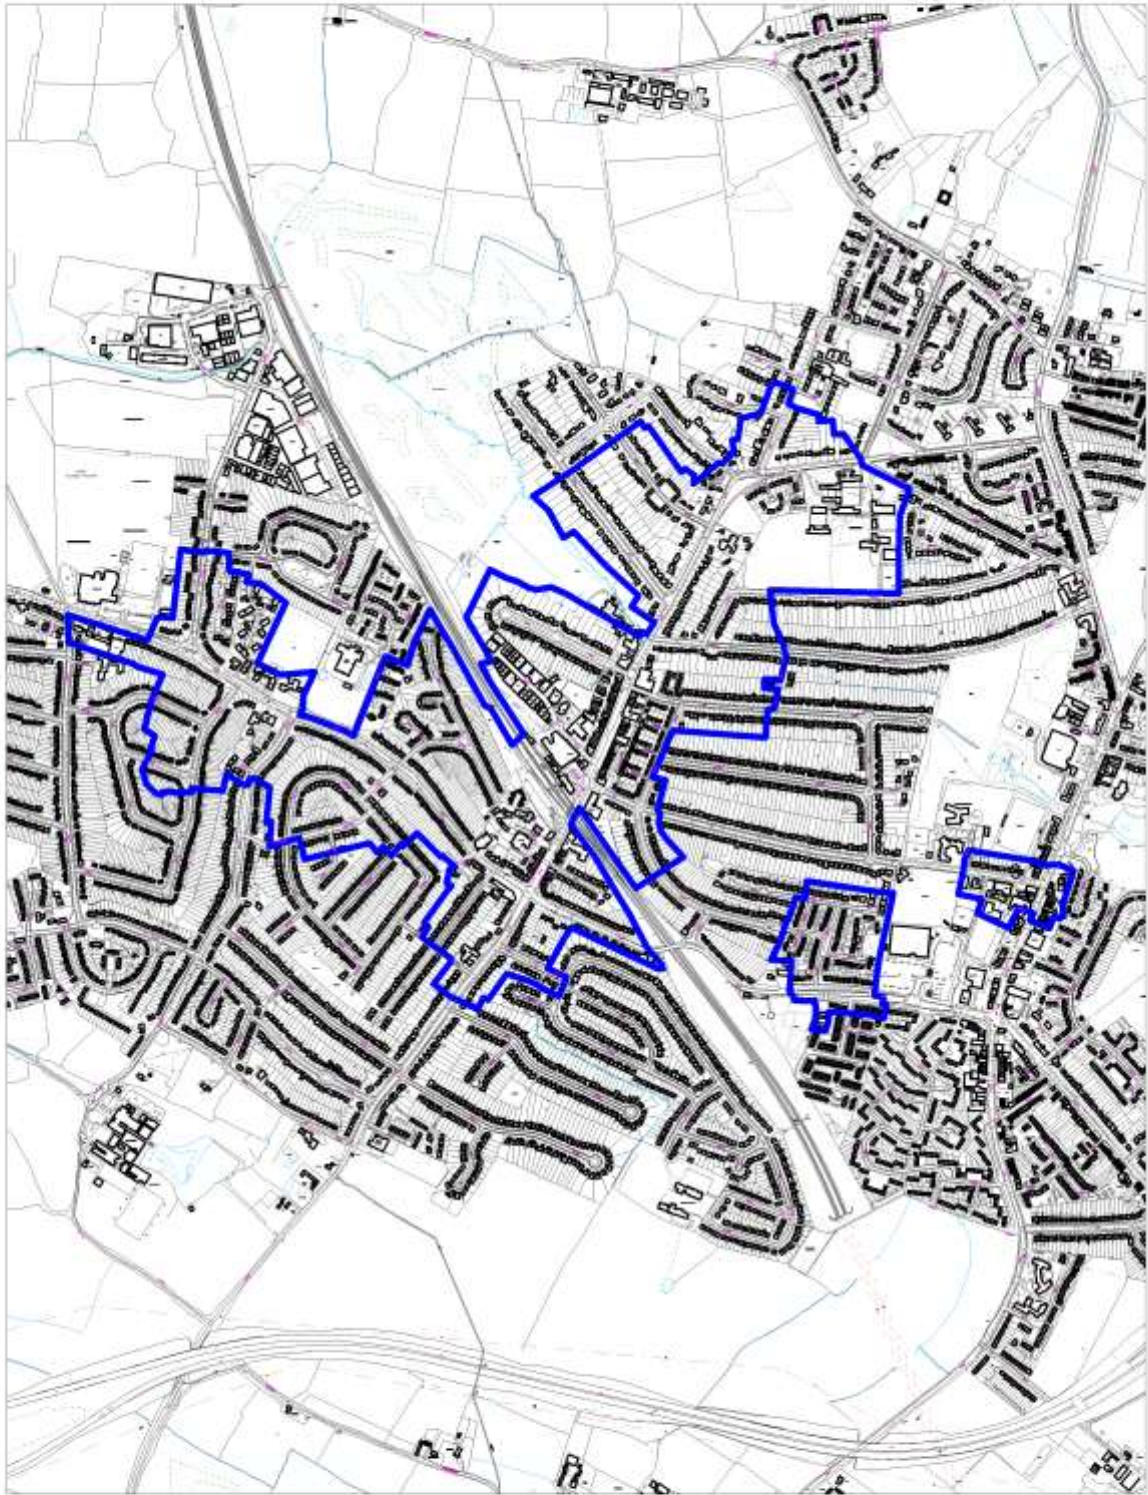

Transport Development Areas
Policy SADM 34 : Potters Bar

Crown copyright and may lead to prosecution or civil proceedings.
Hertsmere Borough Council. Licence No 100017426

Scale 1:9000