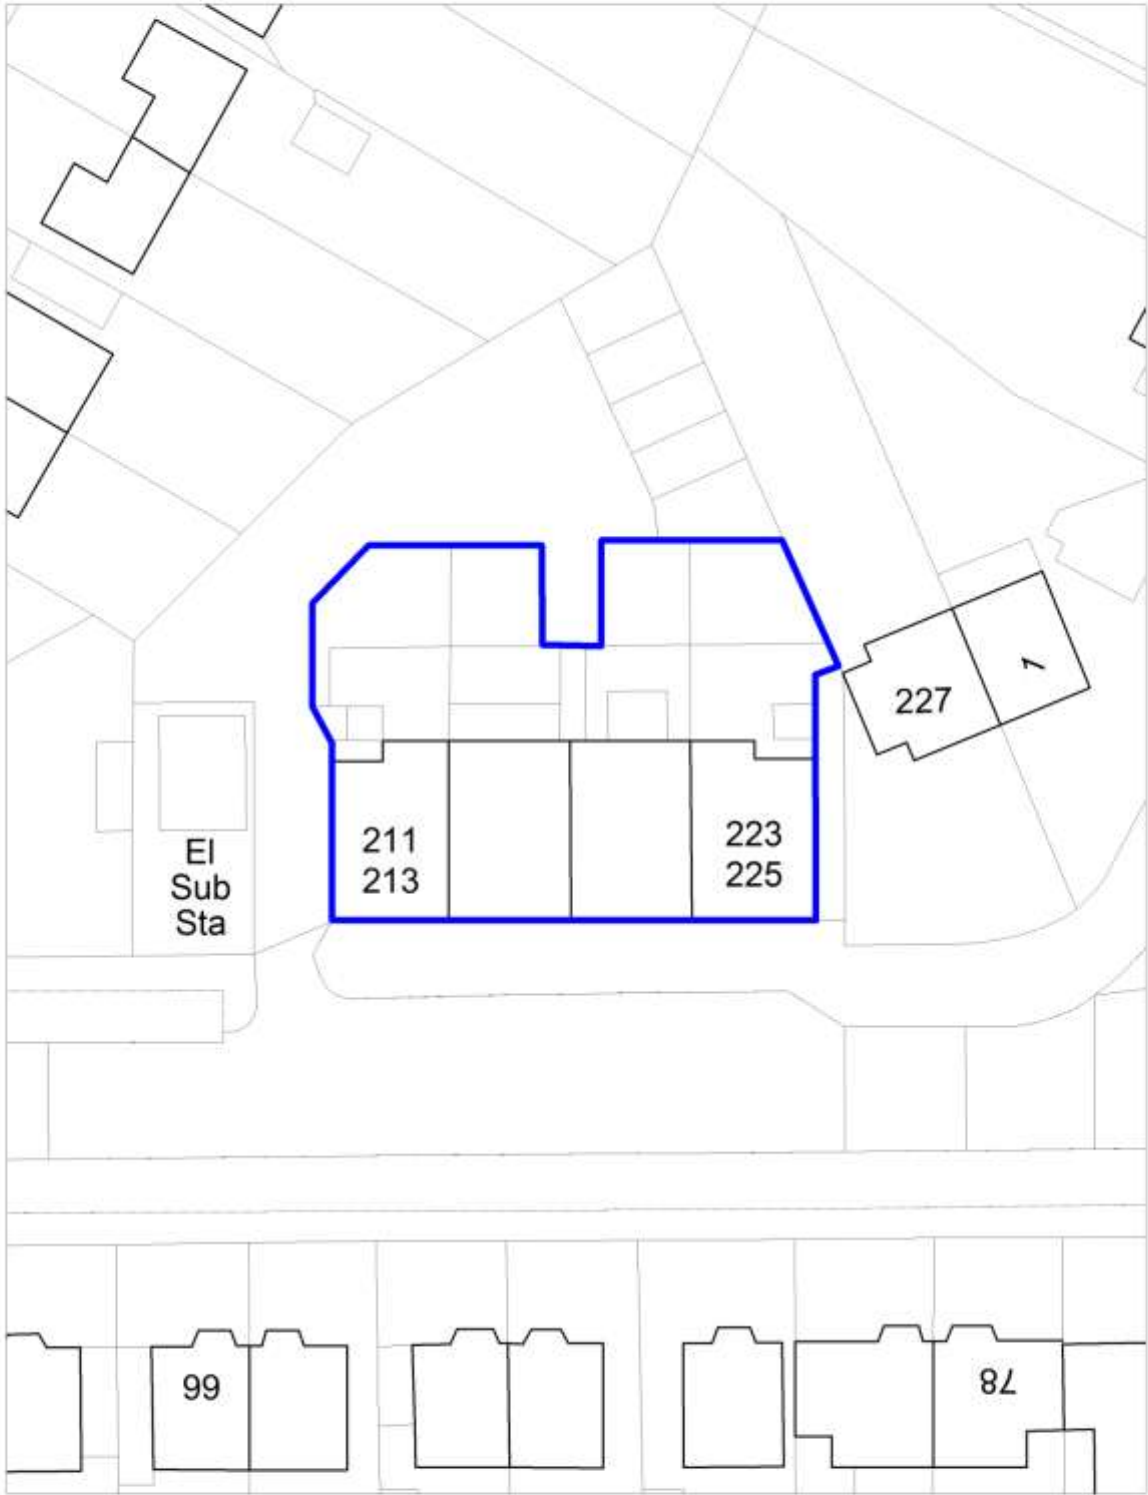

Neighbourhood Parades
Policy SADM 39, Park Avenue, Bushey

Crown copyright and may lead to prosecution or civil proceedings.
Hertsmere Borough Council. Licence No: 100017426

Scale 1:500