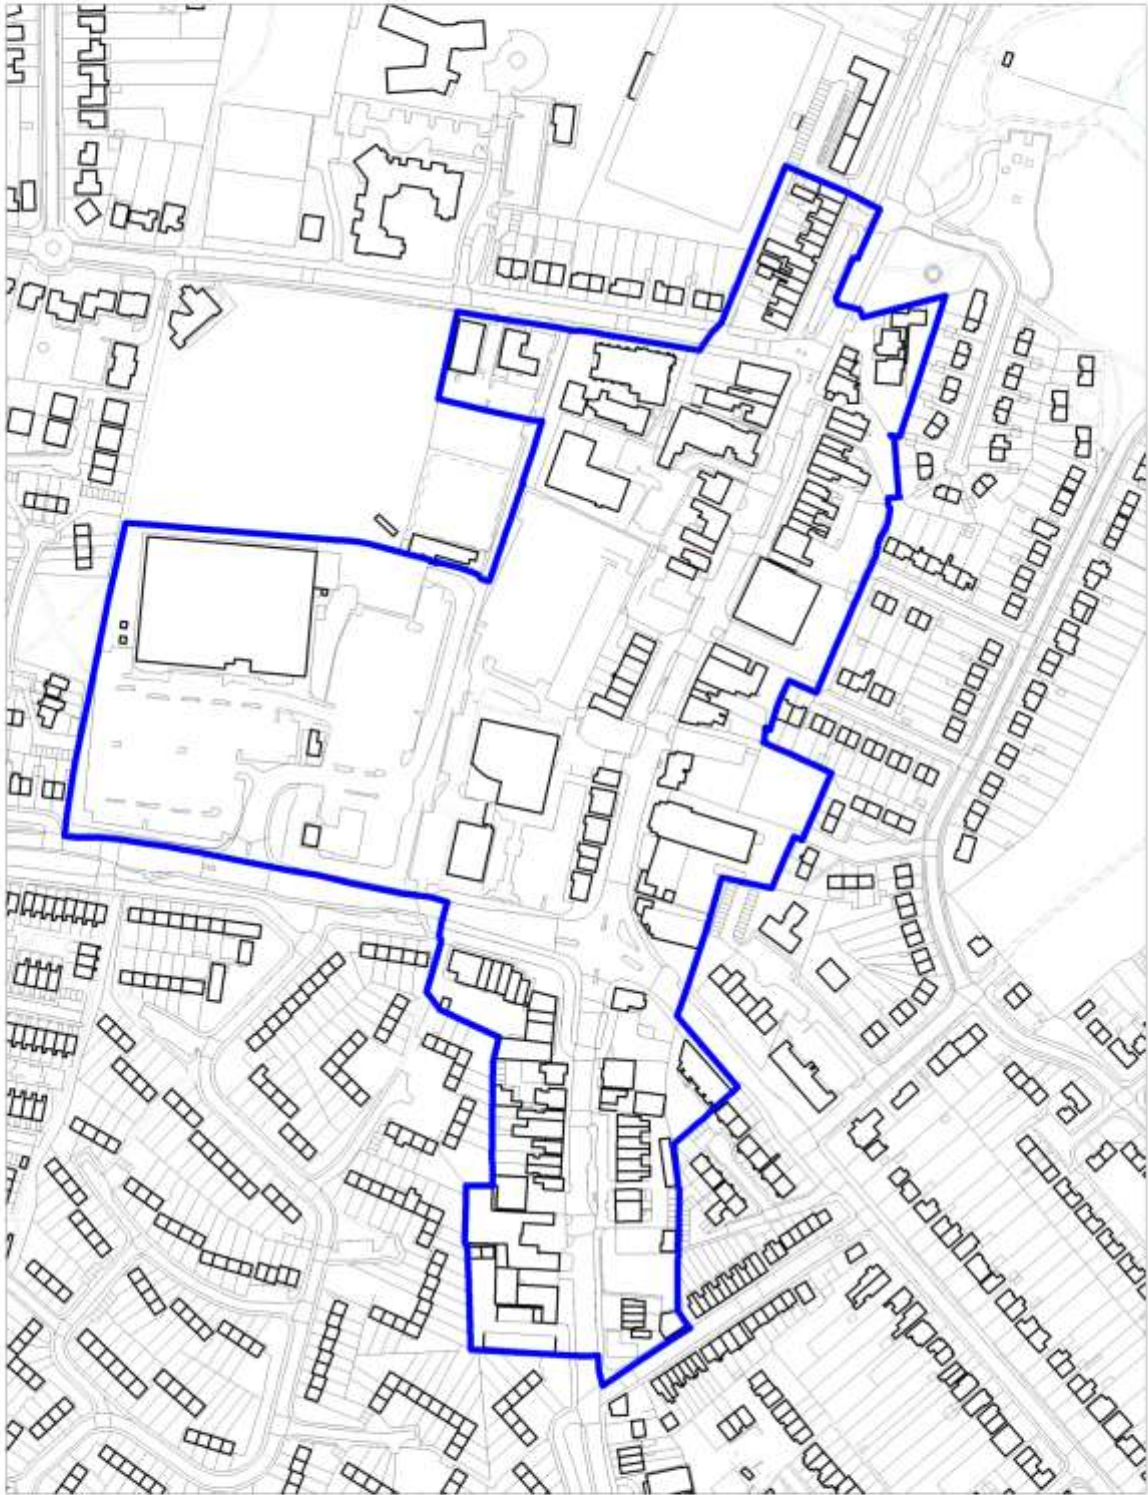

Policy SADM 36: Potters Bar High Street District Centre

Crown copyright and may lead to prosecution or civil proceedings.
Hertsmere Borough Council. Licence No:100017426

Scale 1: 2000