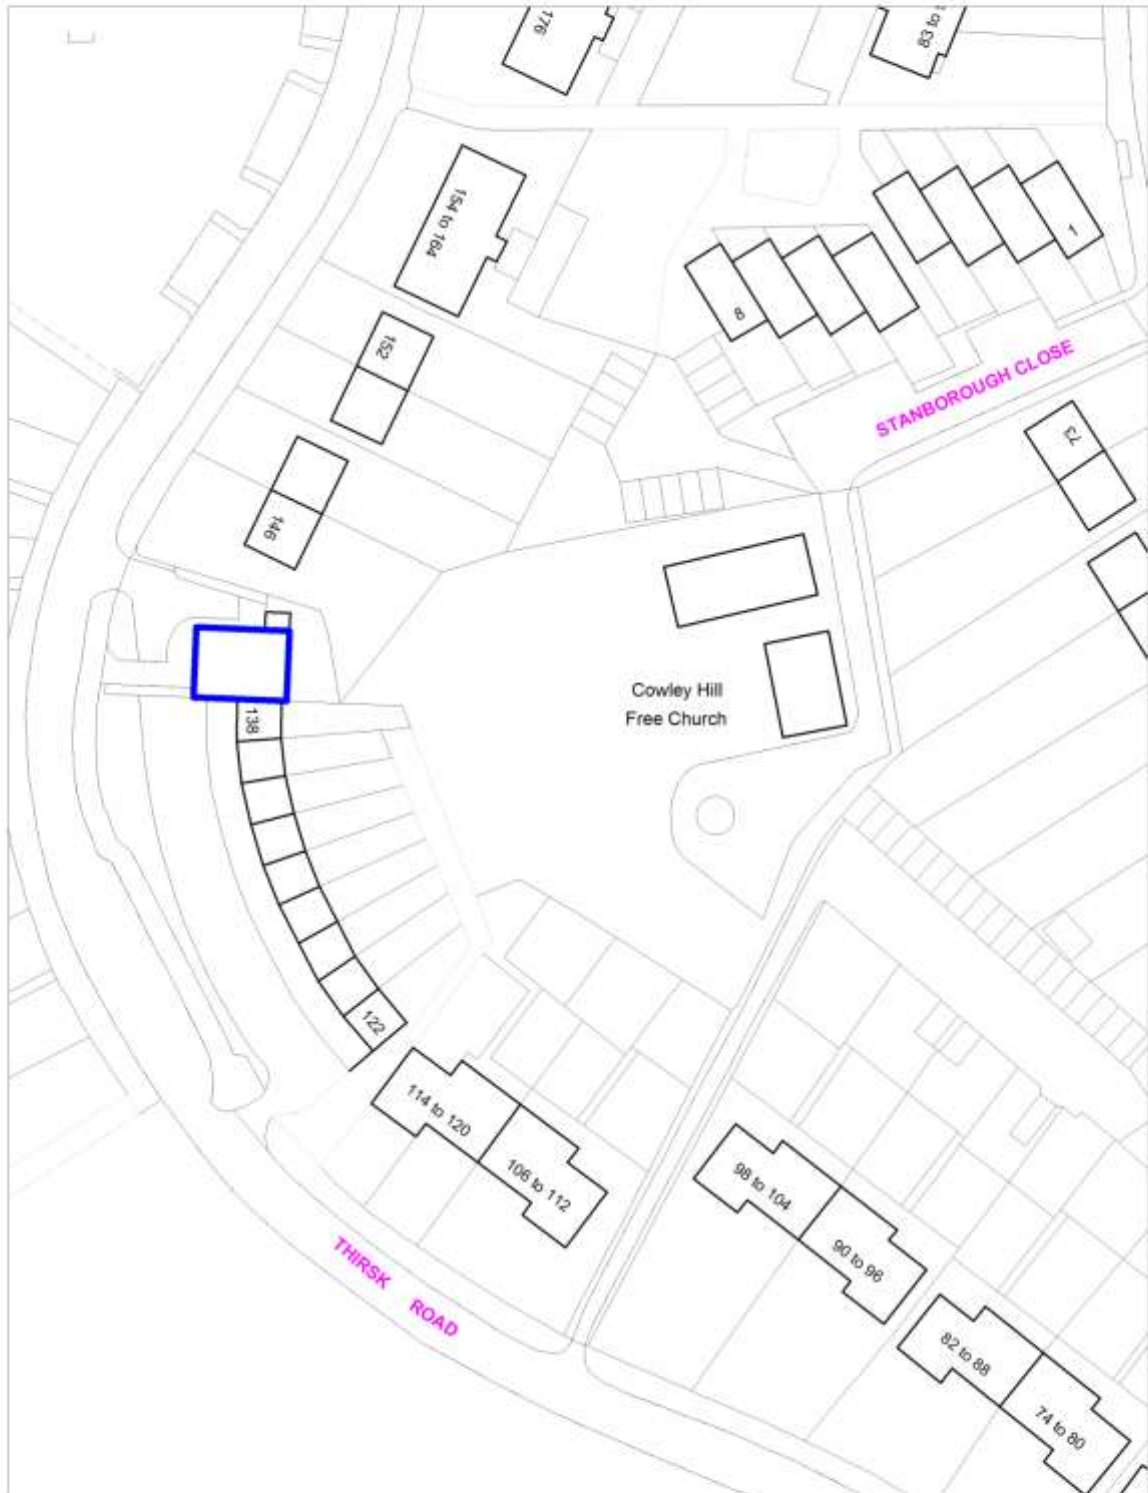

Scale 1:500

Individual Shop
Policy SADM 39: Studio Way, Borehamwood

Crown copyright and may lead to prosecution or civil proceedings.
Hertsmere Borough Council. Licence No:100017426

Scale 1:500

Individual Shop
Policy SADM 39 :Thirsk Road, Borehamwood