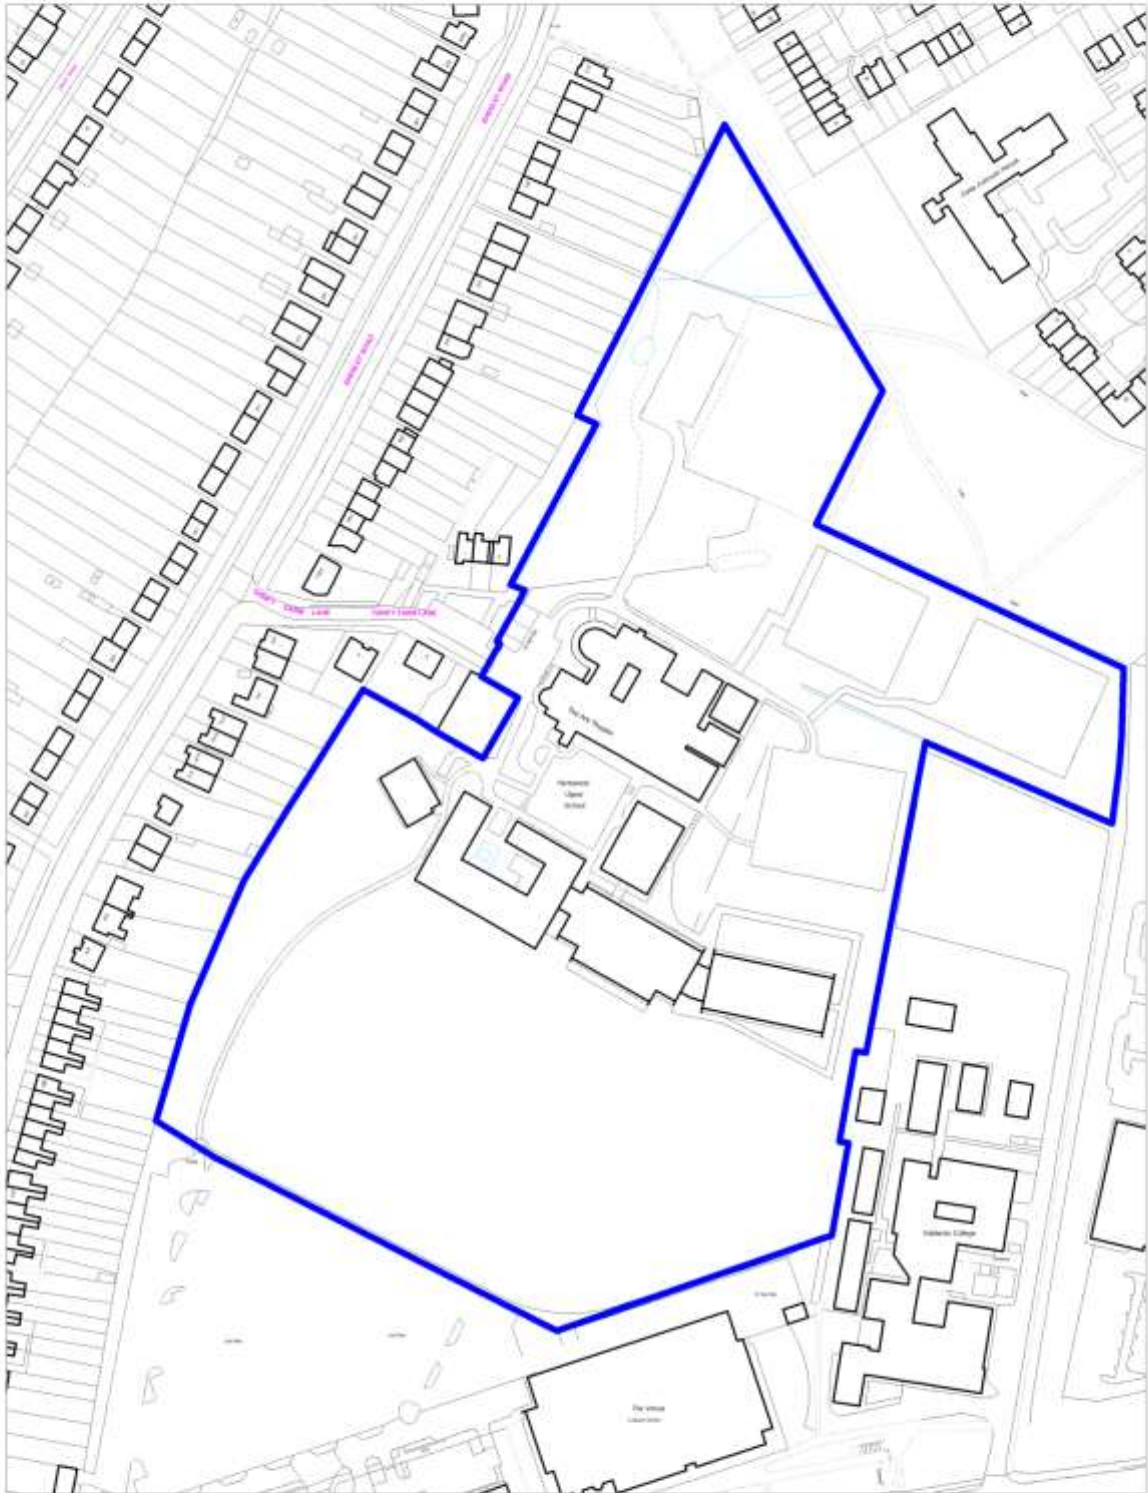

Housing Allocations
Policy SADM 1: Site H6, Hertswood Upper School, Thrift Farm Lane, Borehamwood

Crown copyright and may lead to prosecution or civil proceedings.
Hertsmere Borough Council. Licence No:100017426

Scale 1:1250