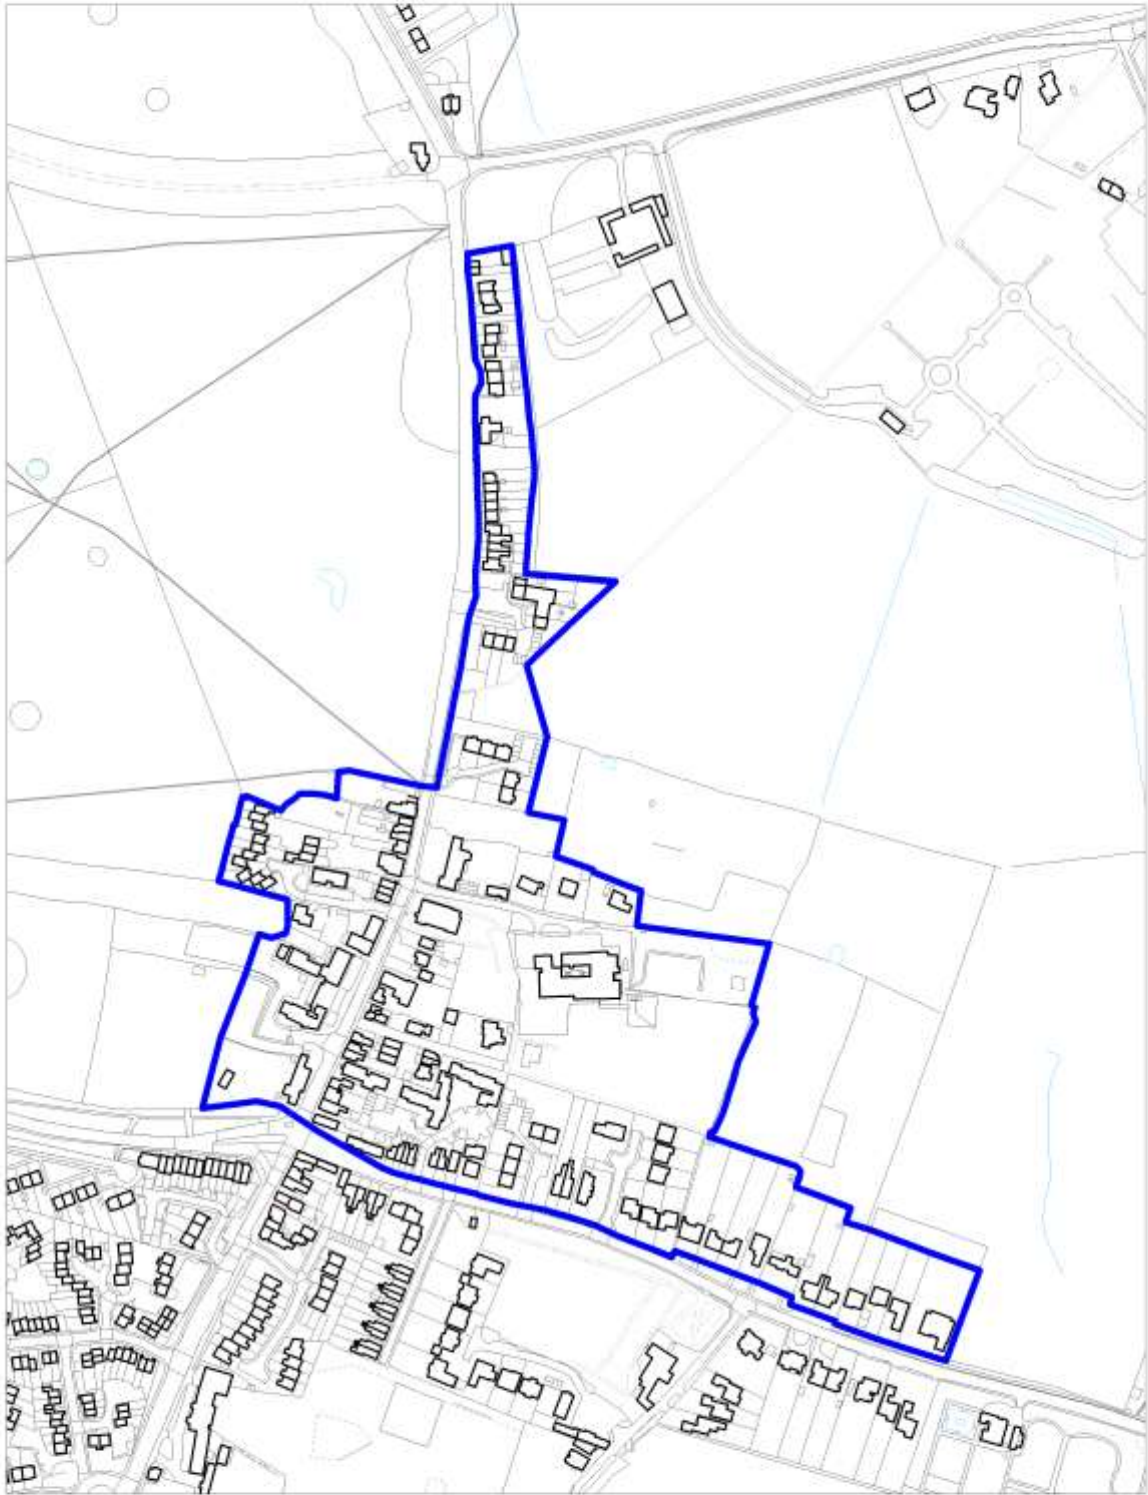

Scale 1:1000

Village Envelopes
Policy SADM 20: Elstree

Crown copyright and may lead to prosecution or civil proceedings.
Herbarnere Borough Council. Licence No: 100017426

Scale 1:2500

Village Envelopes
Policy SADM 20: Shenley