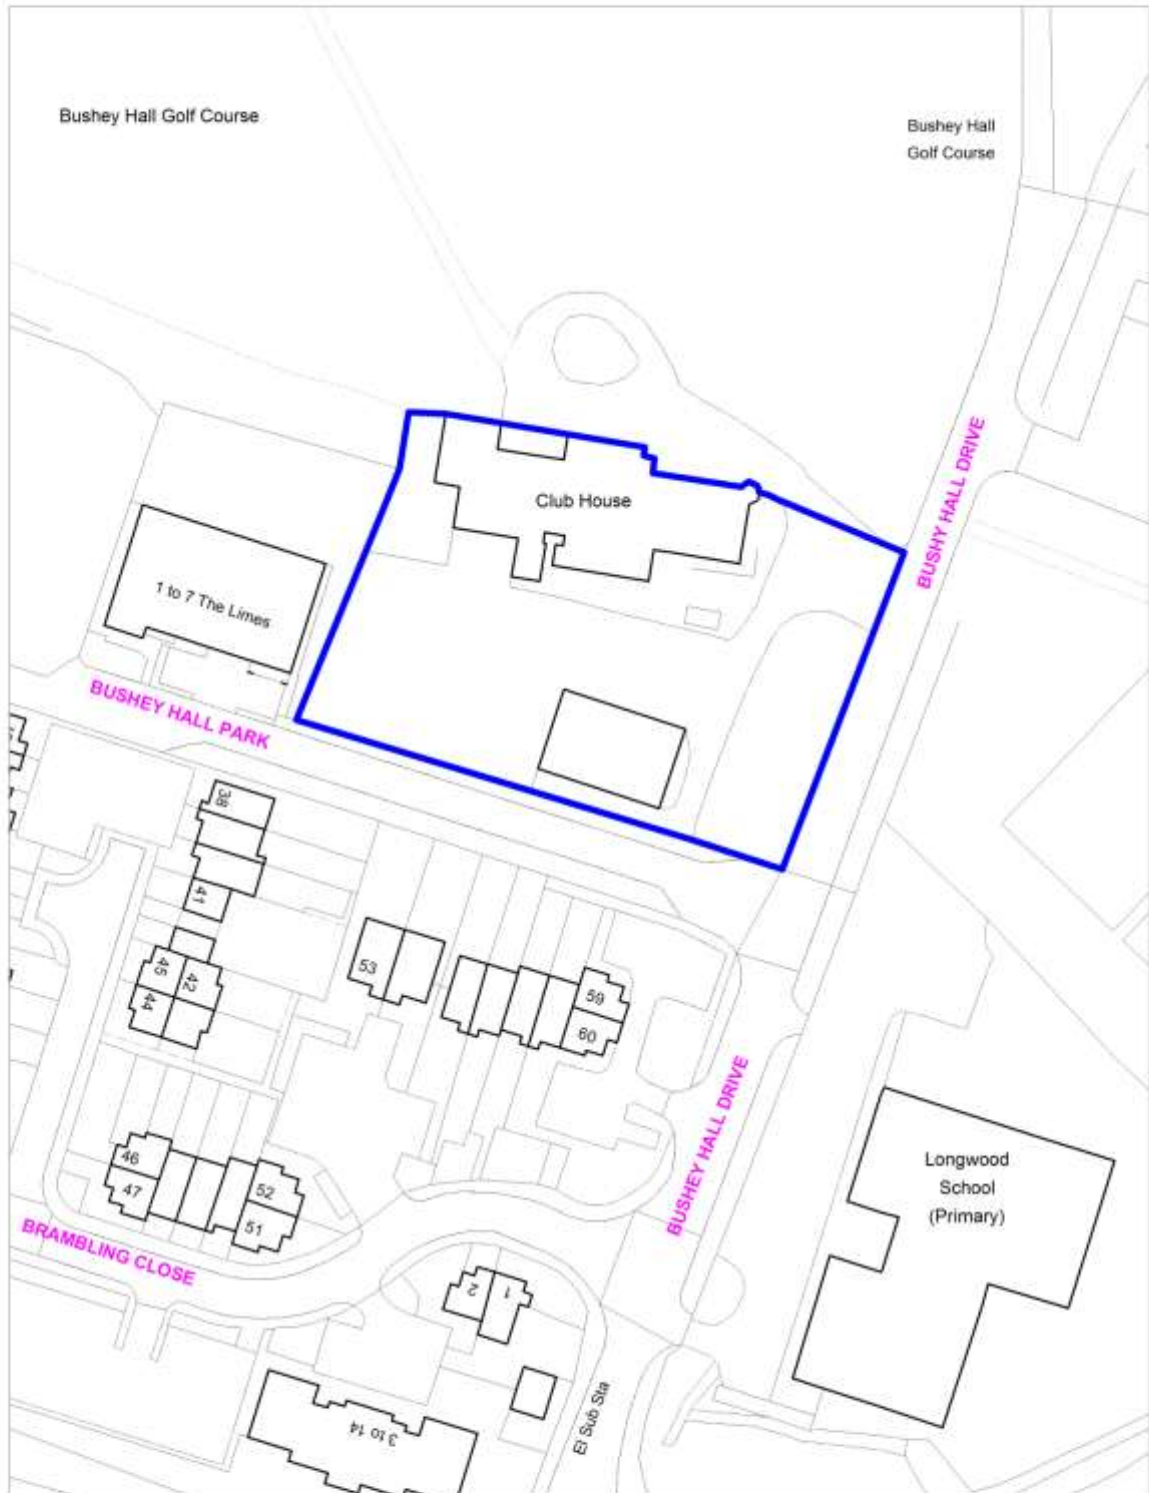

Housing Allocations
Policy SADM 1: Site H4, Land at Bushey Hall Golf Club, Bushey

Crown copyright and may lead to prosecution or civil proceedings.
Hertsmere Borough Council. Licence No:100017428

Scale 1:500