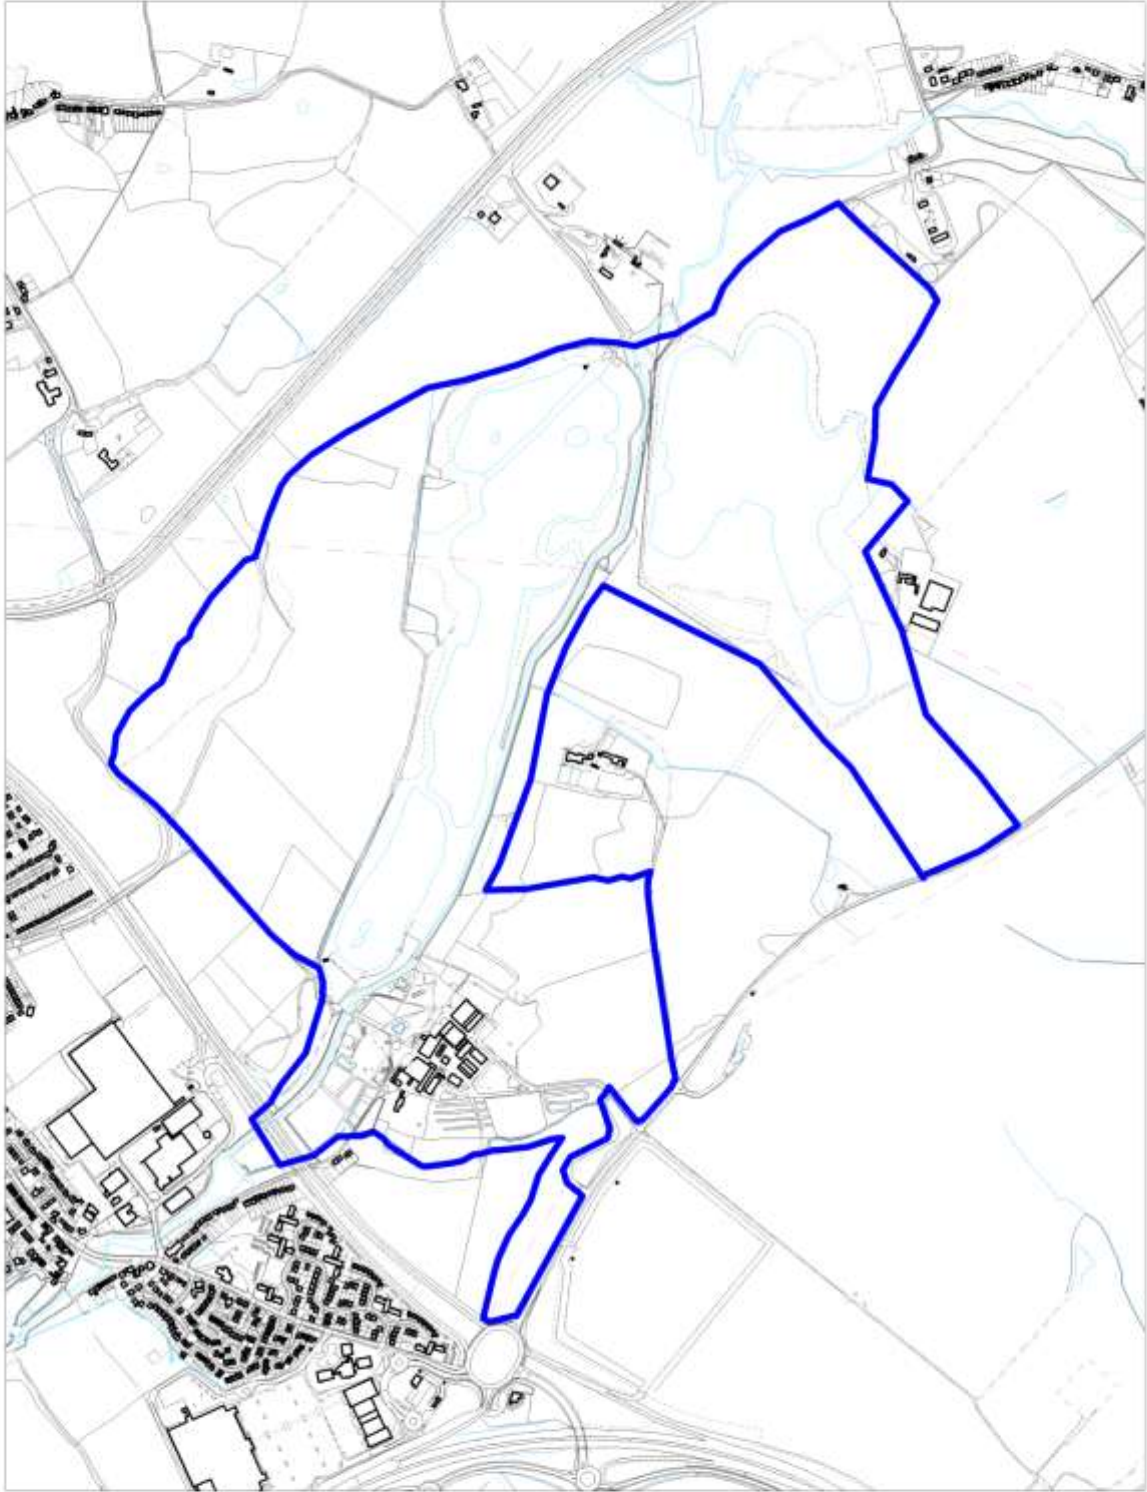

Key Green Belt Sites
Policy SADM 21: Willows Farm, London Colney

Crown copyright and may lead to prosecution or civil proceedings.
Hertsmere Borough Council. Licence No:100017426

Scale 1:7500