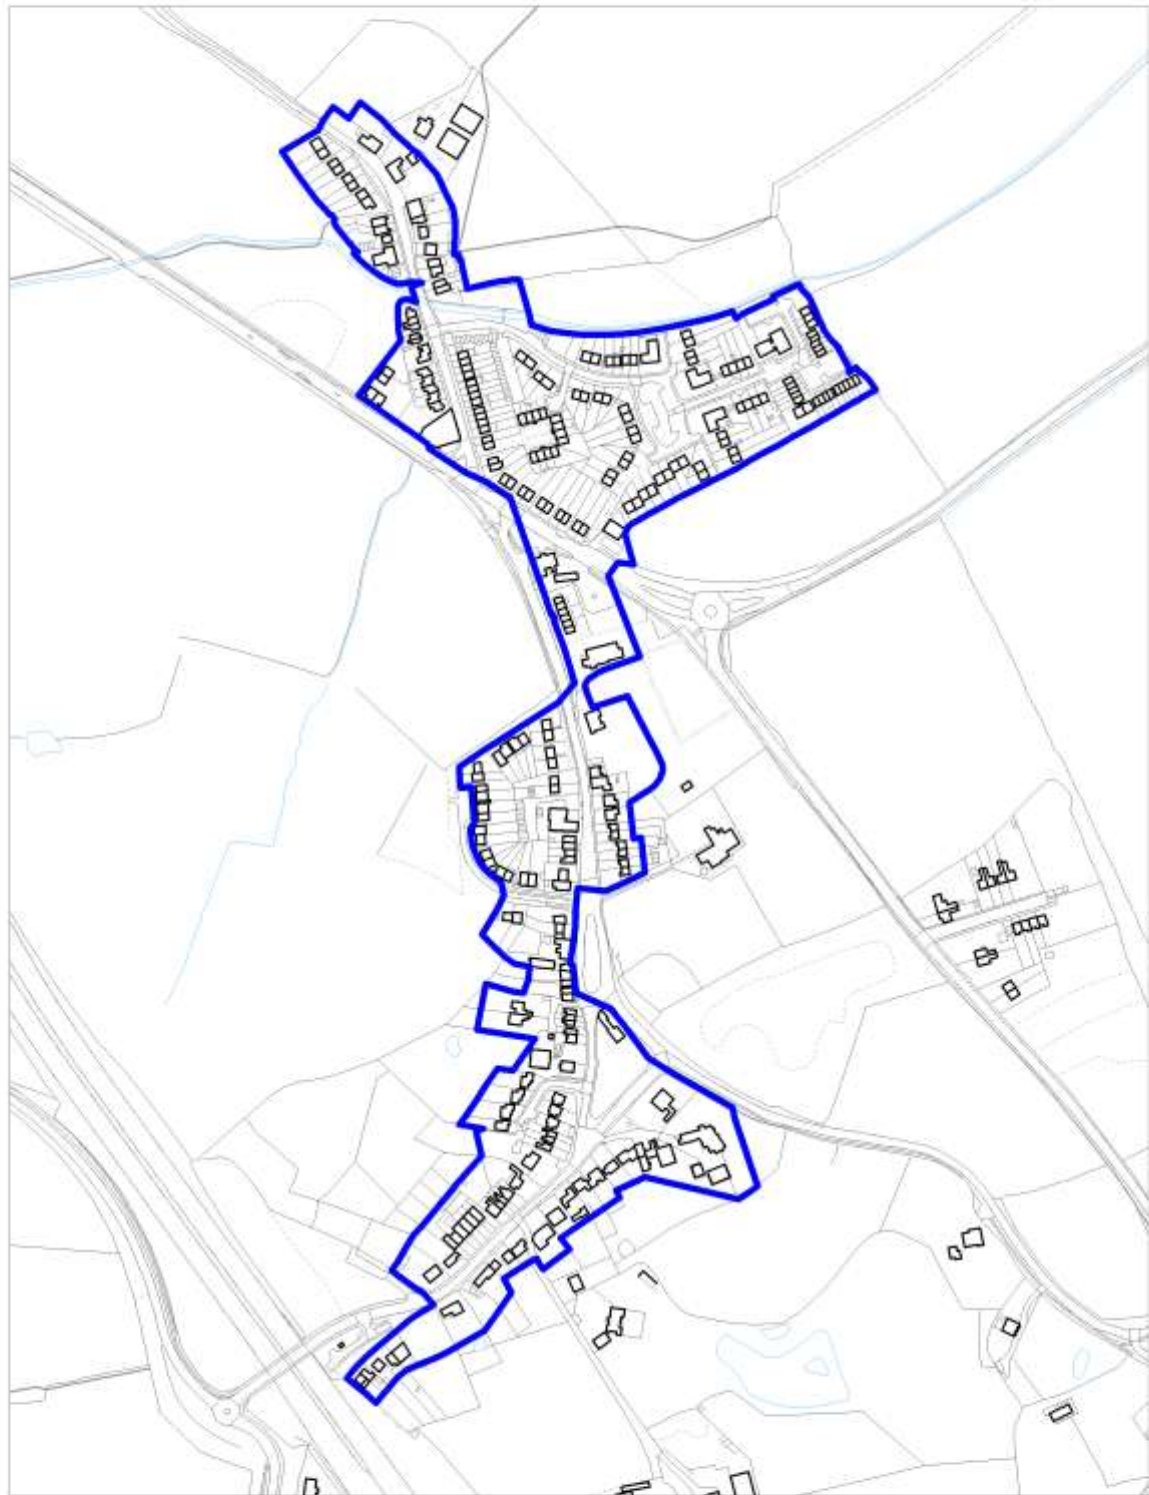

Village Envelopes
Policy SADM 20: South Mimms

Crown copyright and may lead to prosecution or civil proceedings.
Herbemere Borough Council. Licence No:100017426

Scale 1:3000