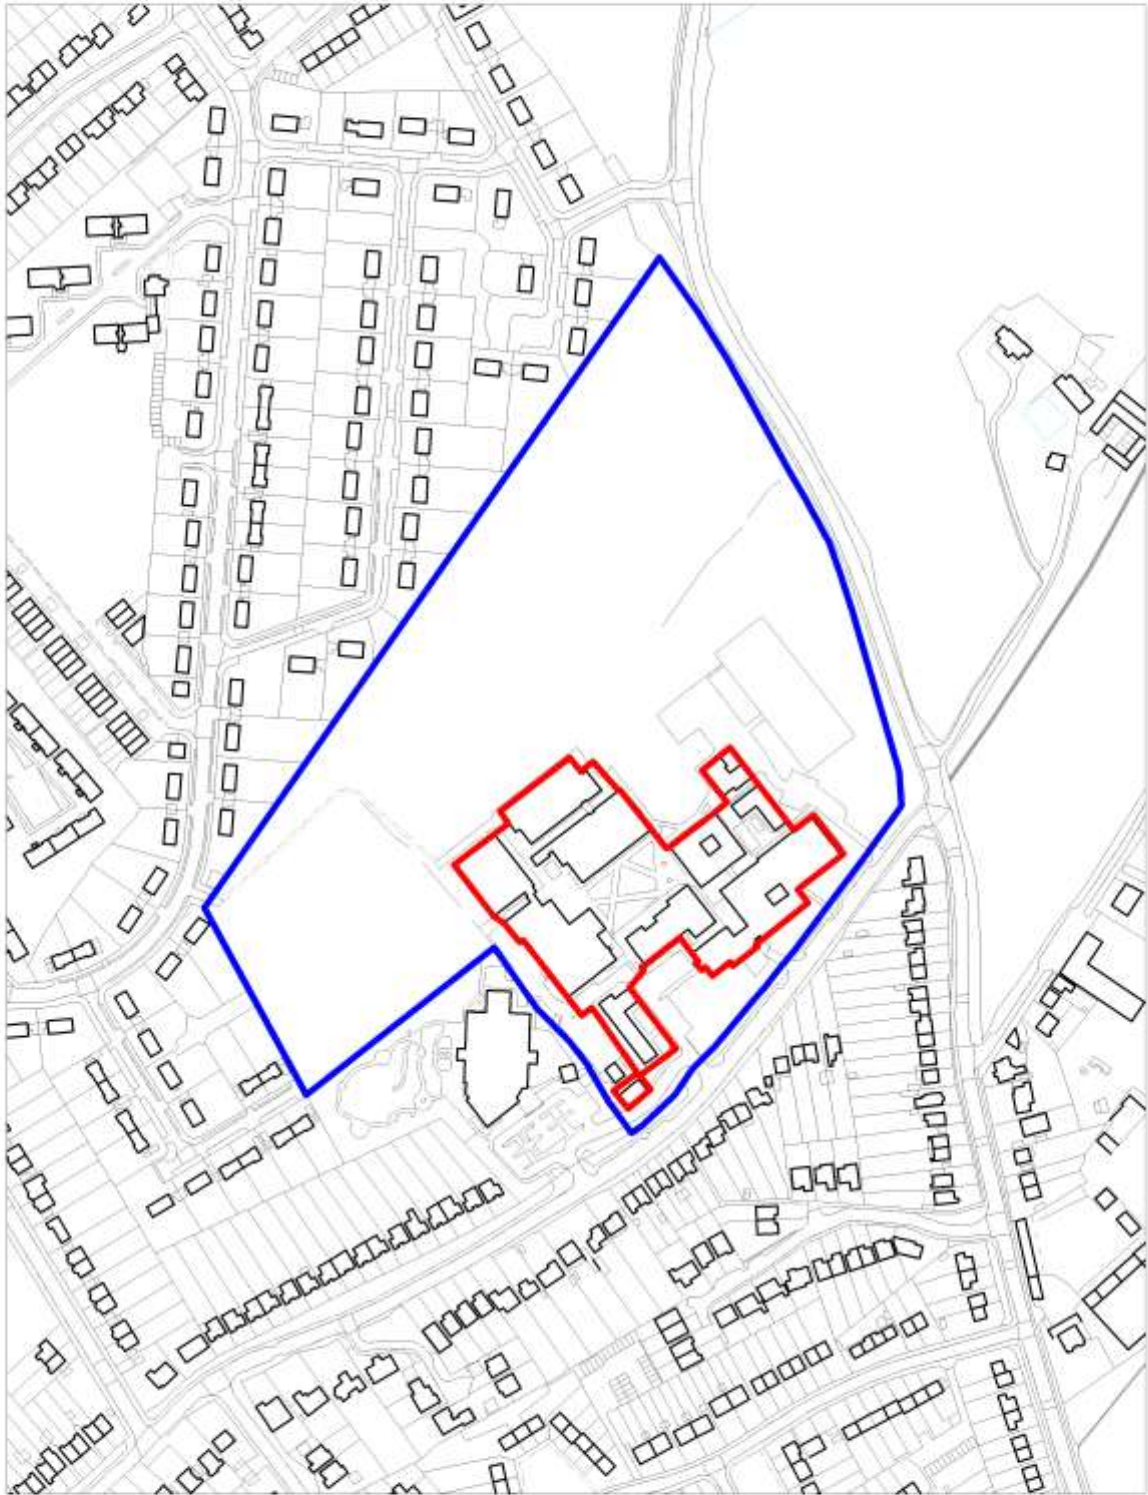

Key Green Belt Sites
Policy SADM 21: Bushey Mead School, Bushey

Crown copyright and may lead to prosecution or civil proceedings.
Herbimere Borough Council. Licence No 100017426

- Site Boundary
- Site Infill

Scale 1:2750