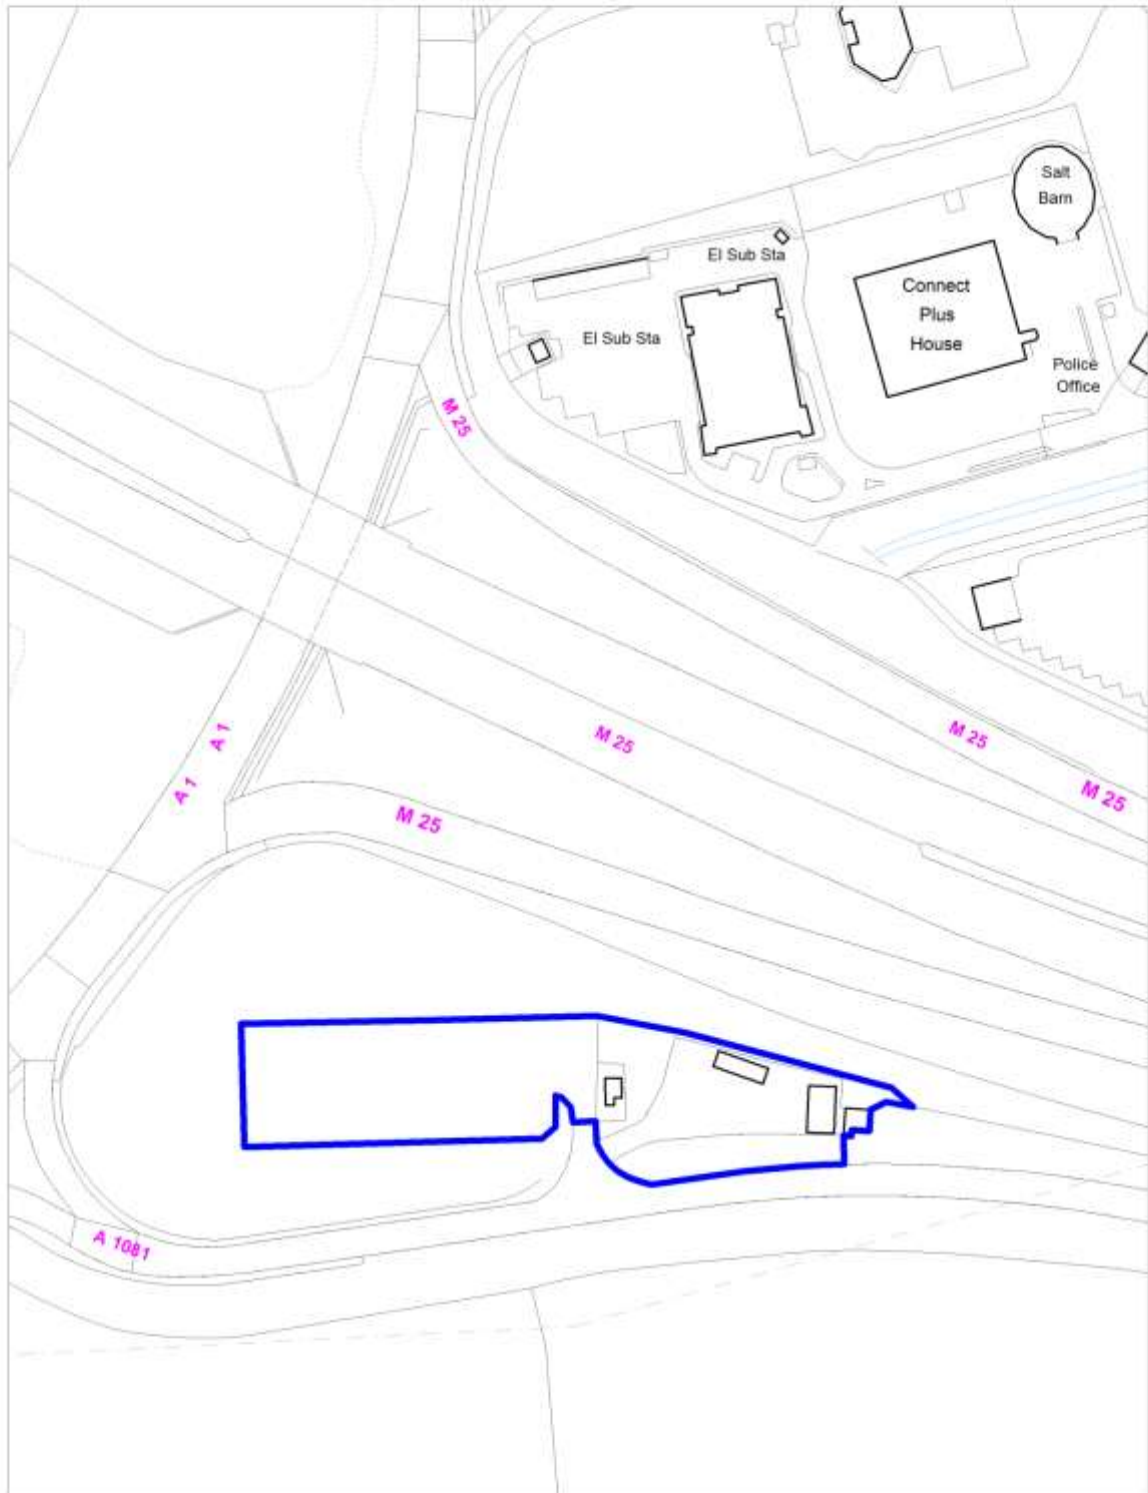

Existing Authorised Gypsy & Traveller Sites
Policy SADM 4: South Mimms Transit Site, Bignells Corner, South Mimms

Crown copyright and may lead to prosecution or civil proceedings.
Hertsmere Borough Council. Licence No: 100017426

Scale 1:1000