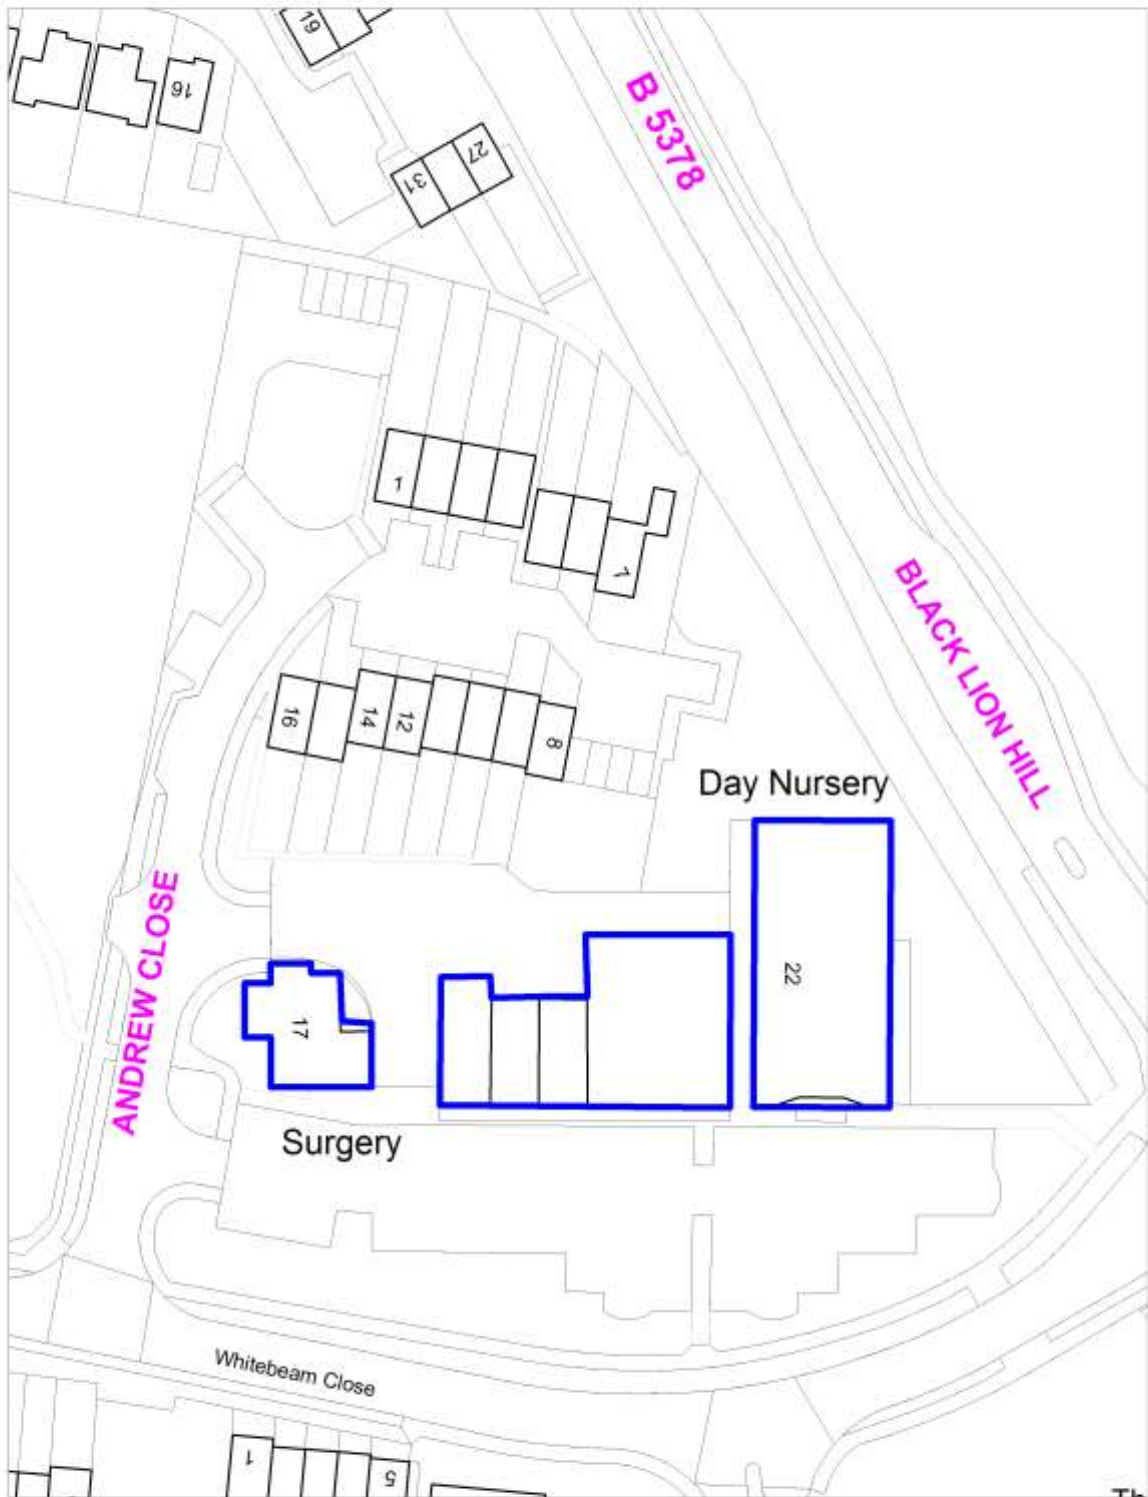

Neighbourhood Centre
Policy SADM 39: Andrew Close, Shenley

Crown copyright and may lead to prosecution or civil proceedings.
Herbemere Borough Council. Licence No: 100017426

Scale 1:500