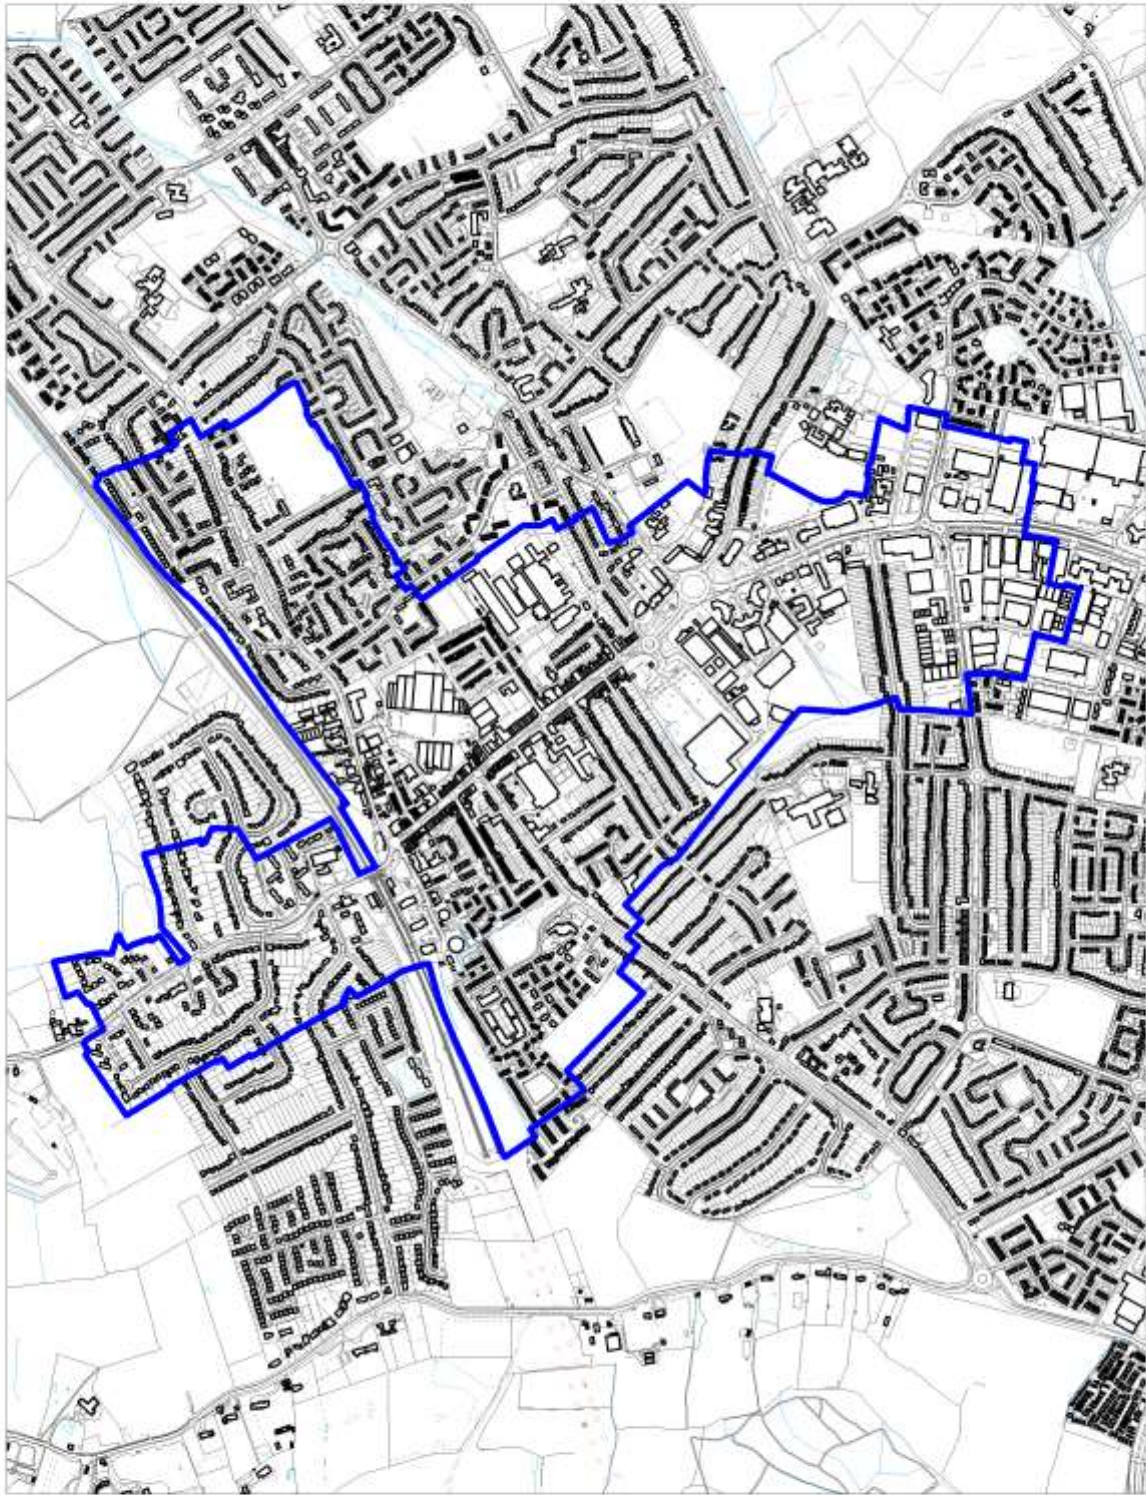

Scale 1:7000

Major Green Spaces
Policy SADM 30: South Mimms

Crown copyright and may lead to prosecution or civil proceedings.
Herbemere Borough Council. Licence No:100017426

Scale 1:2000

Transport Development Areas
Policy SADM 34 : Borehamwood