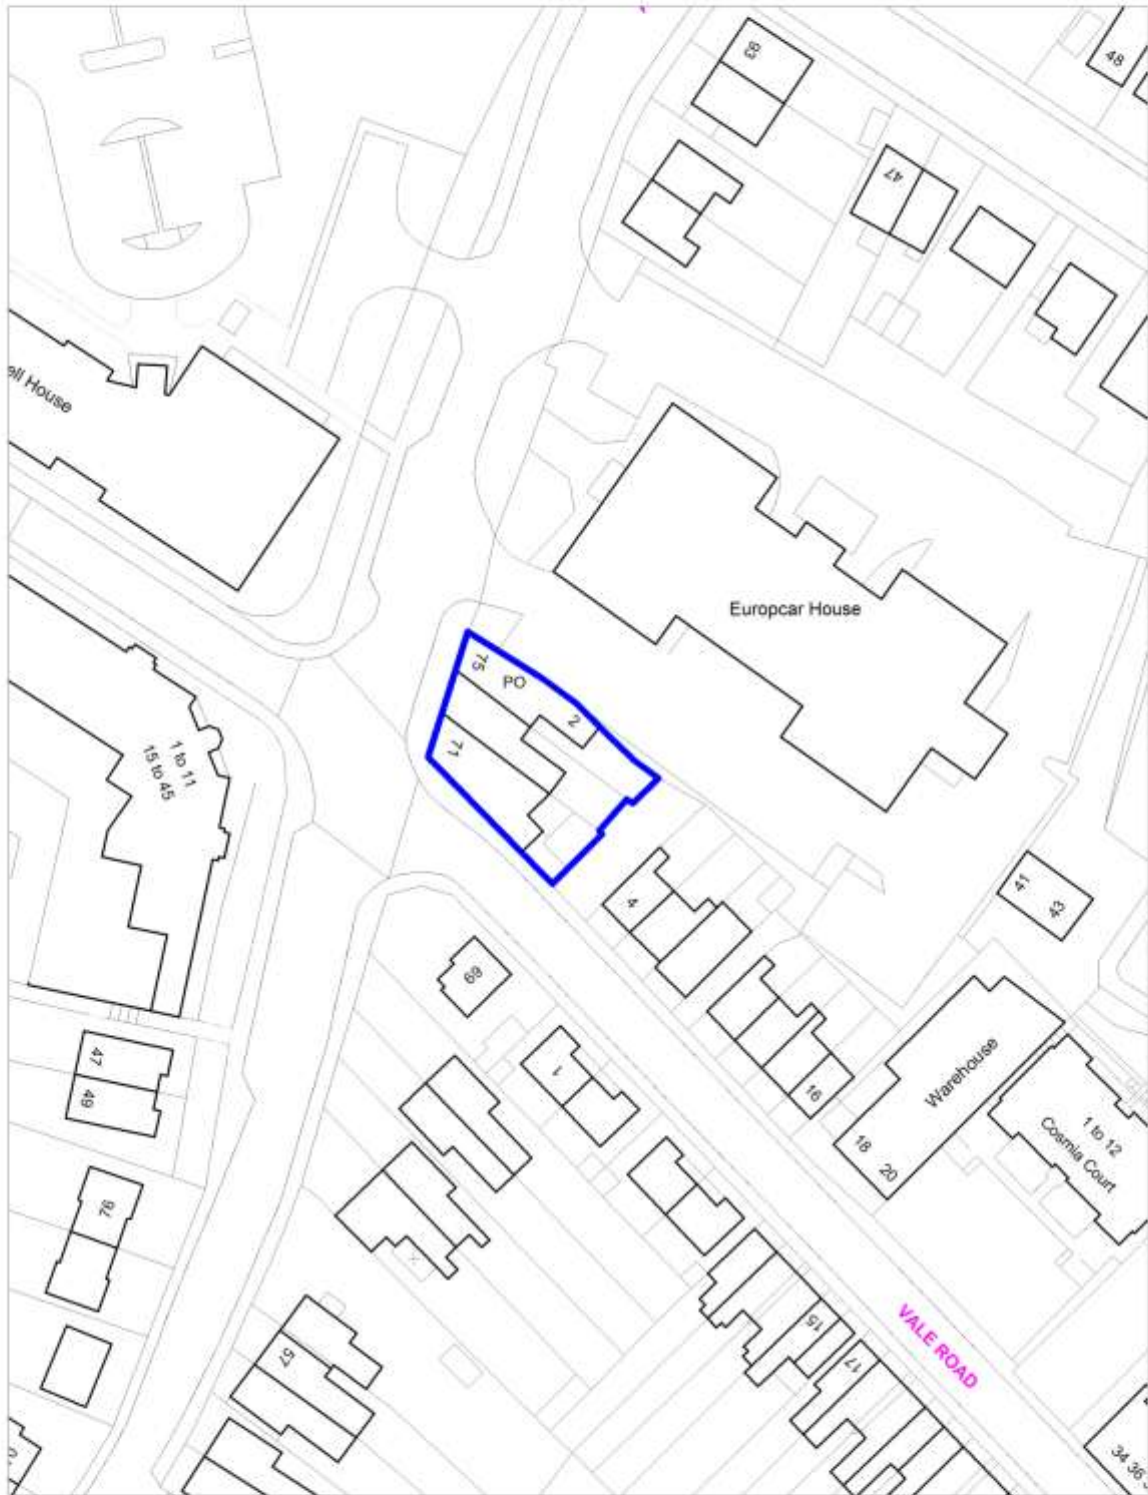

Neighbourhood Parade
Policy SADM 39 : Aldenham Road, Bushey

Crown copyright and may lead to prosecution or civil proceedings.
Hertsmere Borough Council. Licence No:100017426

Scale 1:500