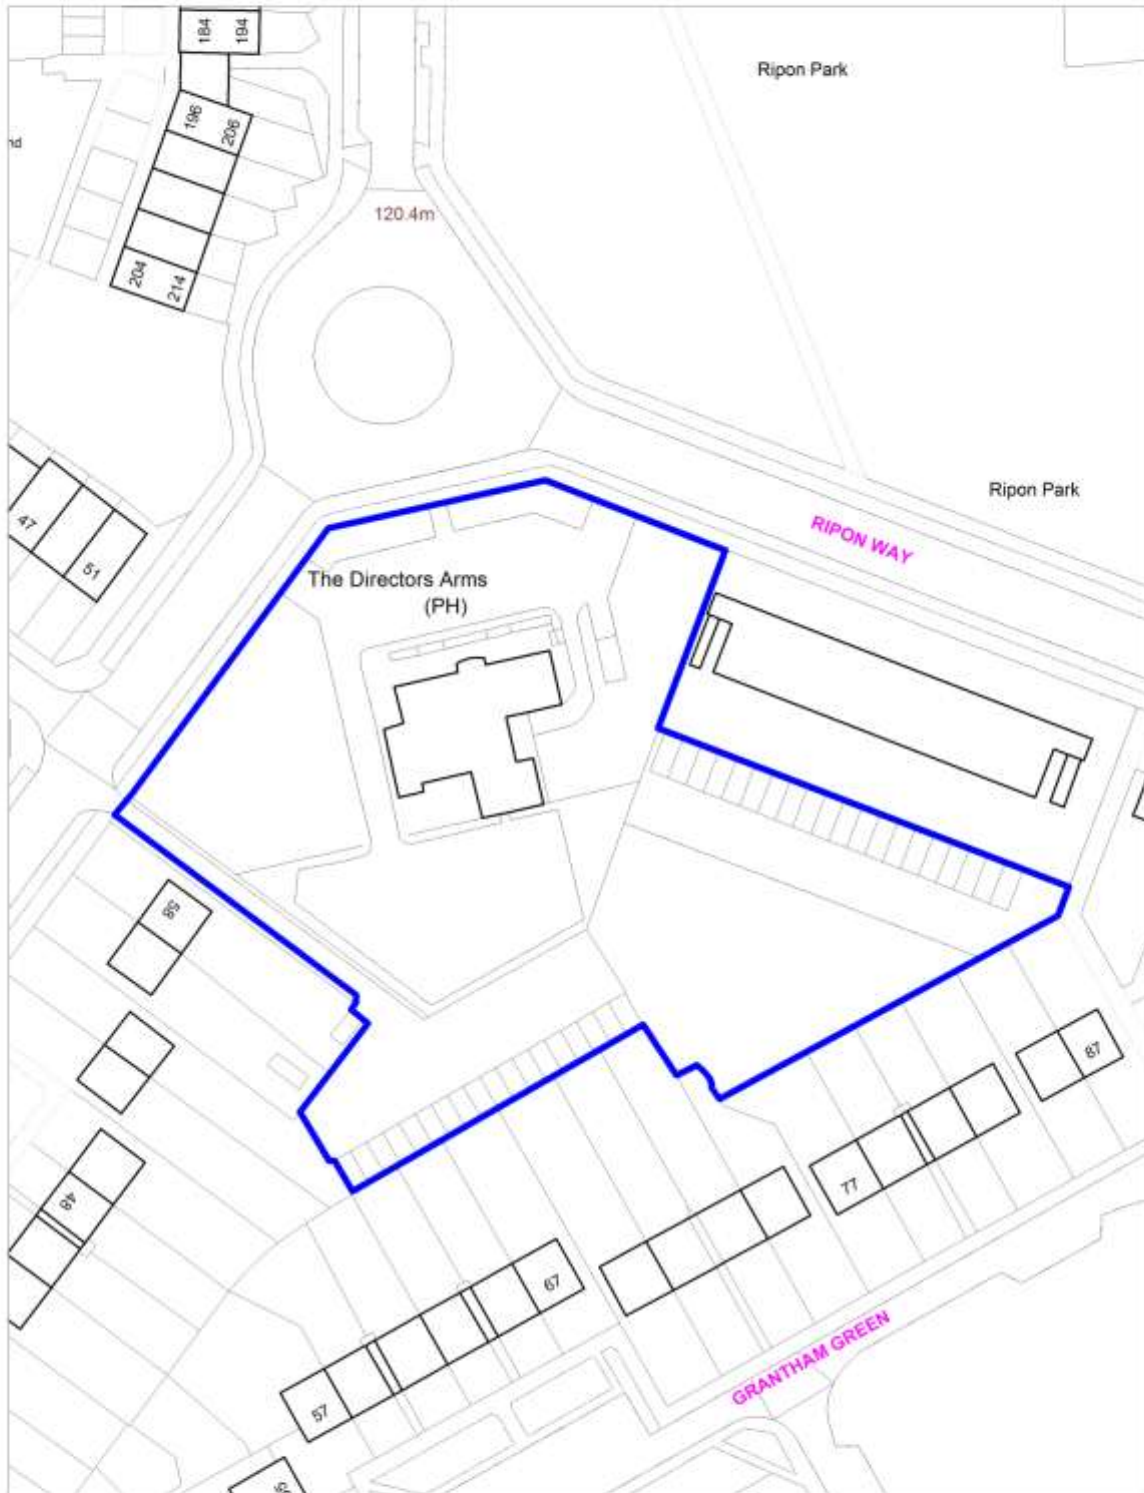

<i>Neighbourhood Parade</i>	
Croxdale Road, Borehamwood	107
Hartforde Road, Borehamwood	108
Howard Drive, Borehamwood	109
Rossington Avenue, Borehamwood	110
Aldenham Road, Bushey	111
Bournehall Avenue, Bushey	112
Bushey Mill Lane, North Bushey	113
Park Avenue, North Bushey	114
High Street north (1), Potters Bar	115
Battlers Green Drive, Radlett	116

<i>Individual Shops</i>	
Organ Hall Road, Borehamwood	117
Shenley Road (North), Borehamwood	118
Studio Way, Borehamwood	119
Thirsk Road, Borehamwood	120
Sparrows Herne (1), Bushey	121
Sparrows Herne (2), Bushey	122
High Road (1), Bushey Heath	123
High Road (2), Bushey Heath	124
Church Road, Potters Bar	125
Wayside, Potters Bar	126
Aldenham Road, Radlett	127
London Road, Shenley	128
St Albans Road, South Mimms	129

Elstree Way Corridor Area Action Plan – Policies Map

Road Hierarchy – Policies Map

Housing Allocations
Policy SADM 1: Site H1, Directors Arms Public House, Ripon Way, Borehamwood

Crown copyright and may lead to prosecution or civil proceedings.
Hertsmere Borough Council. Licence No:100017428

Scale 1:500