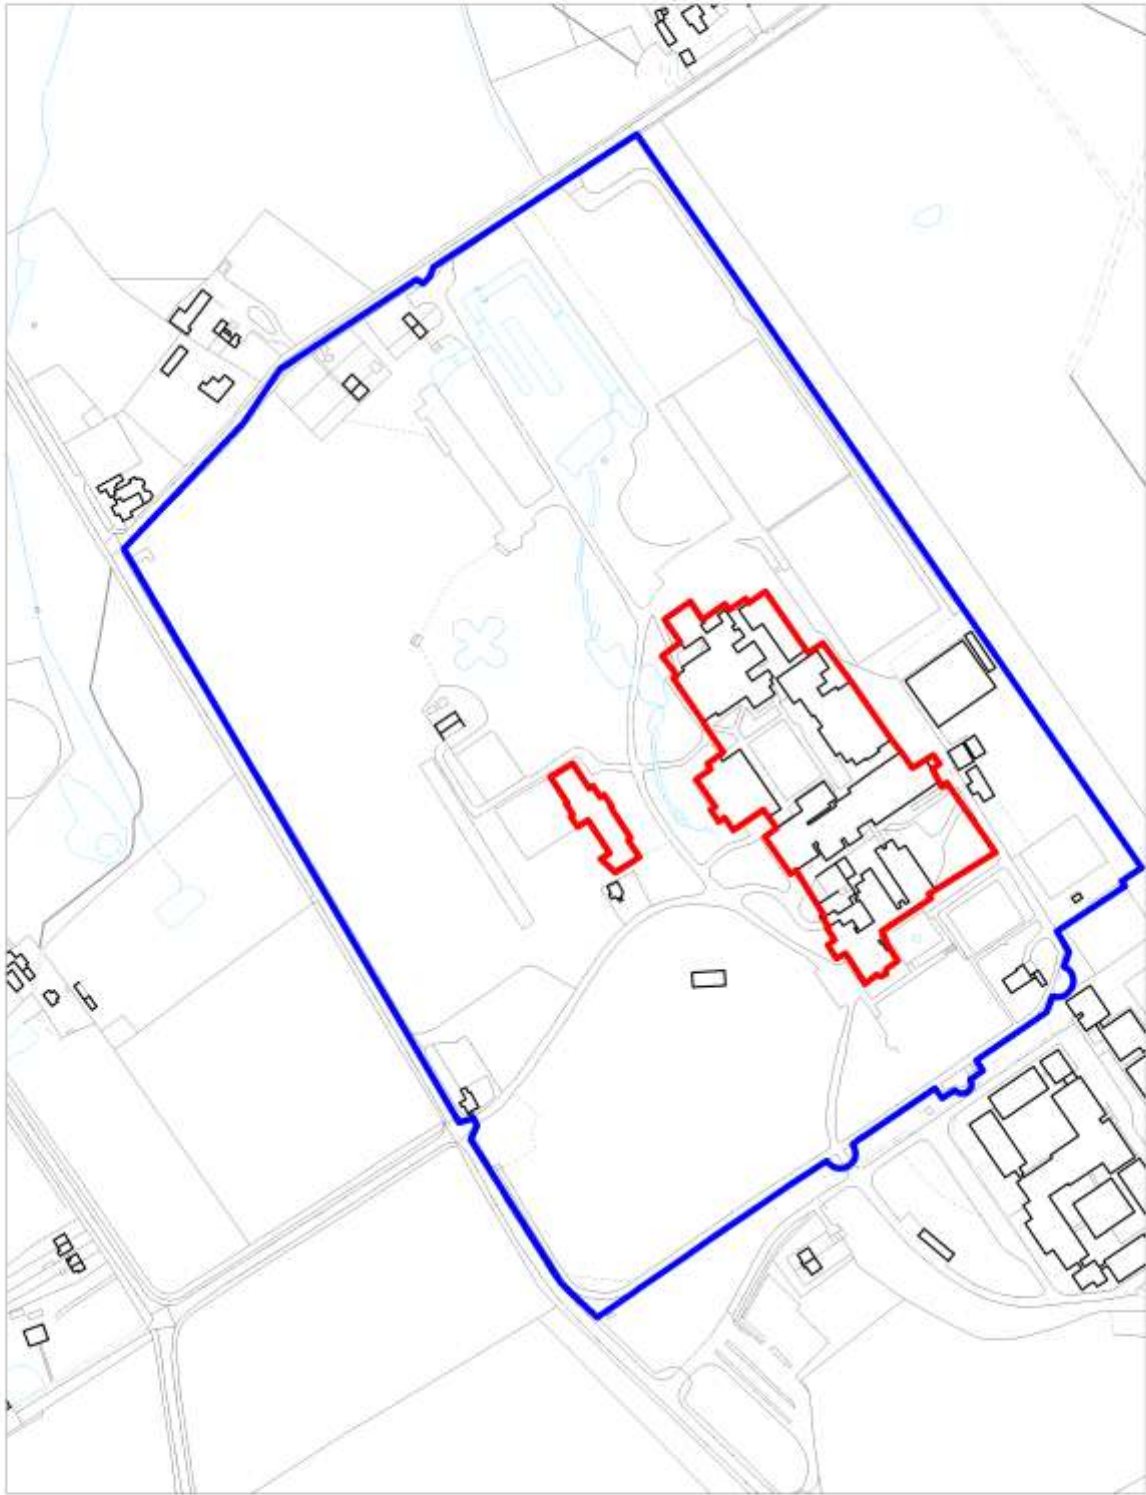

Key Green Belt Sites
Policy SADM 21: Haberdashers' Aske School (Boys) Elstree

Crown copyright and may lead to prosecution or civil proceedings.
Hertsmere Borough Council. Licence No: 100017426

- Site Boundary
- Site Infill

Scale 1:2500