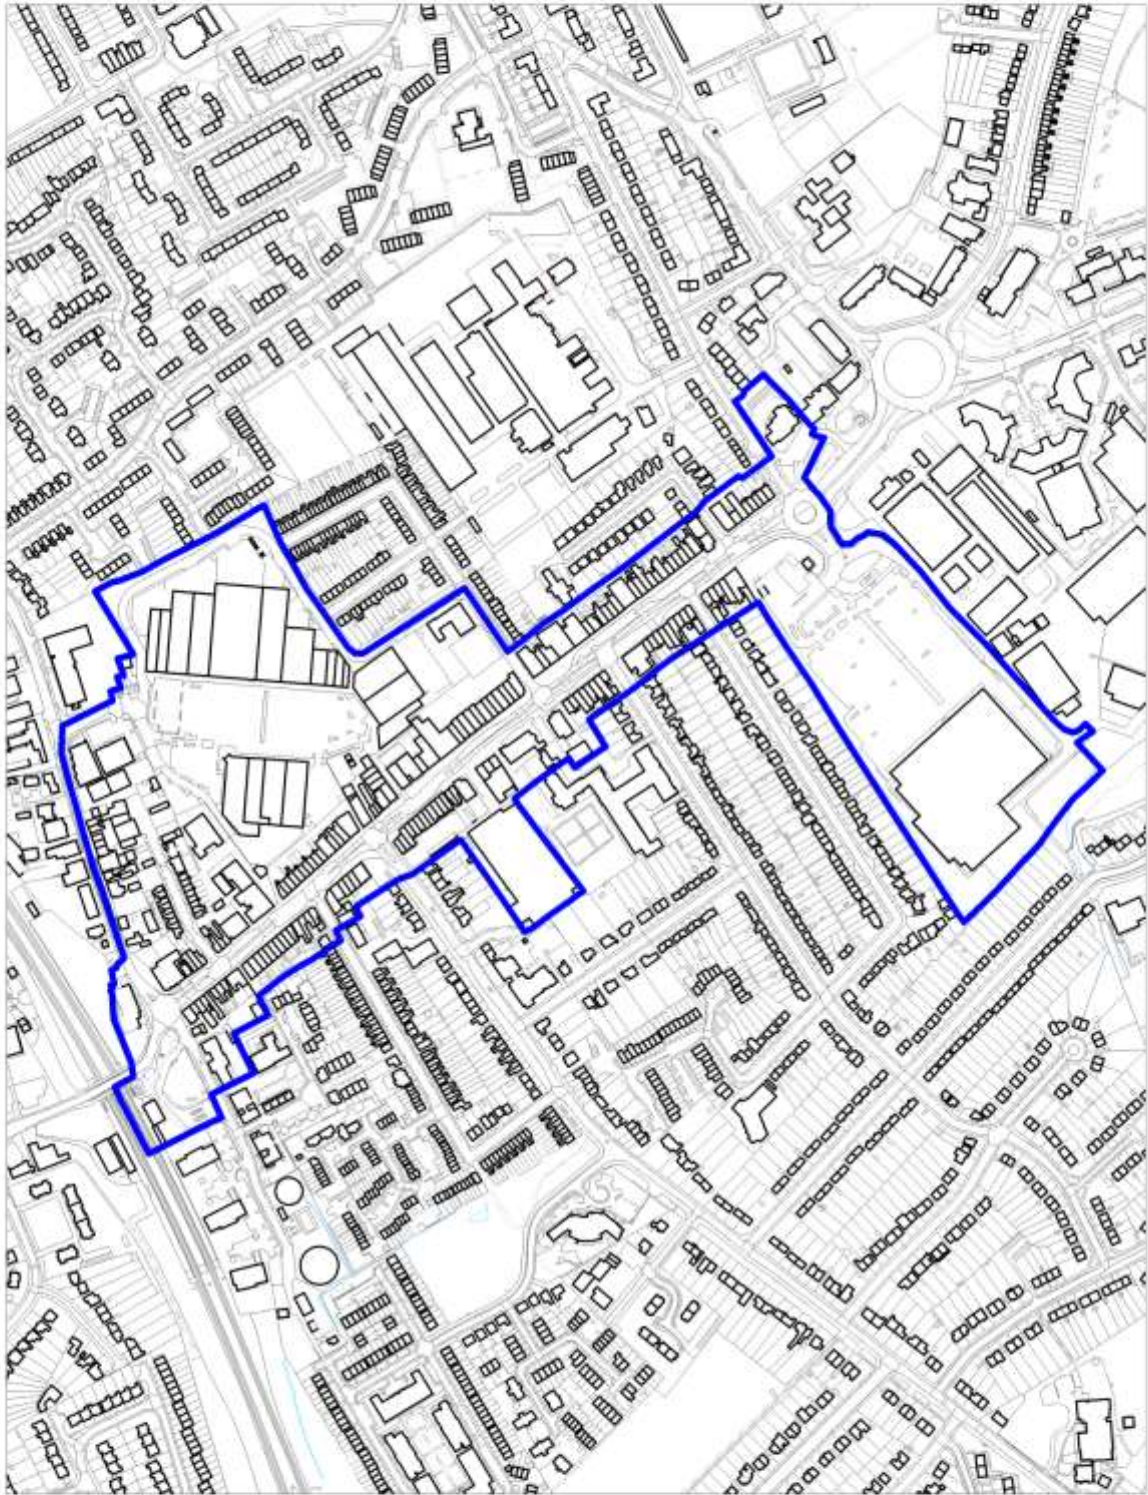

Policy SADM 36: Borehamwood Town Centre

Crown copyright and may lead to prosecution or civil proceedings.
Hertsmere Borough Council. Licence No:100017426

Scale 1: 3500