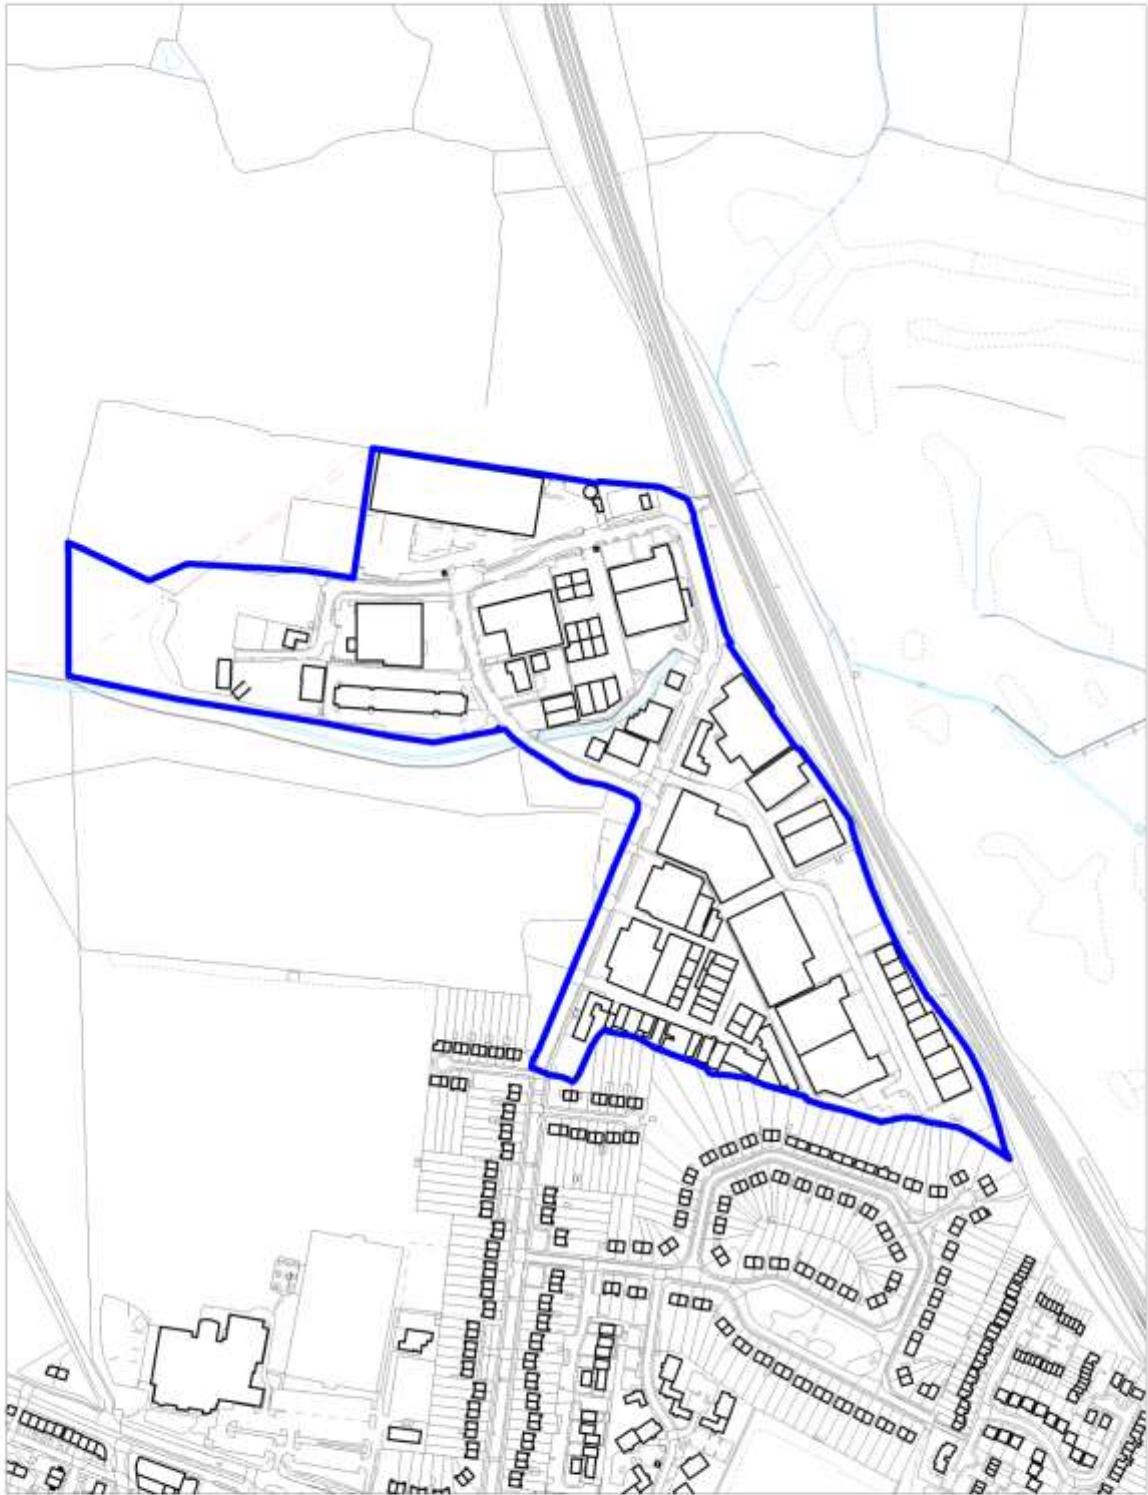

Employment Areas
Policy SADM 5: Cranborne Road, Potters Bar

Crown copyright and may lead to prosecution or civil proceedings.
Hertsmere Borough Council. Licence No:100017426

Scale 1:3000