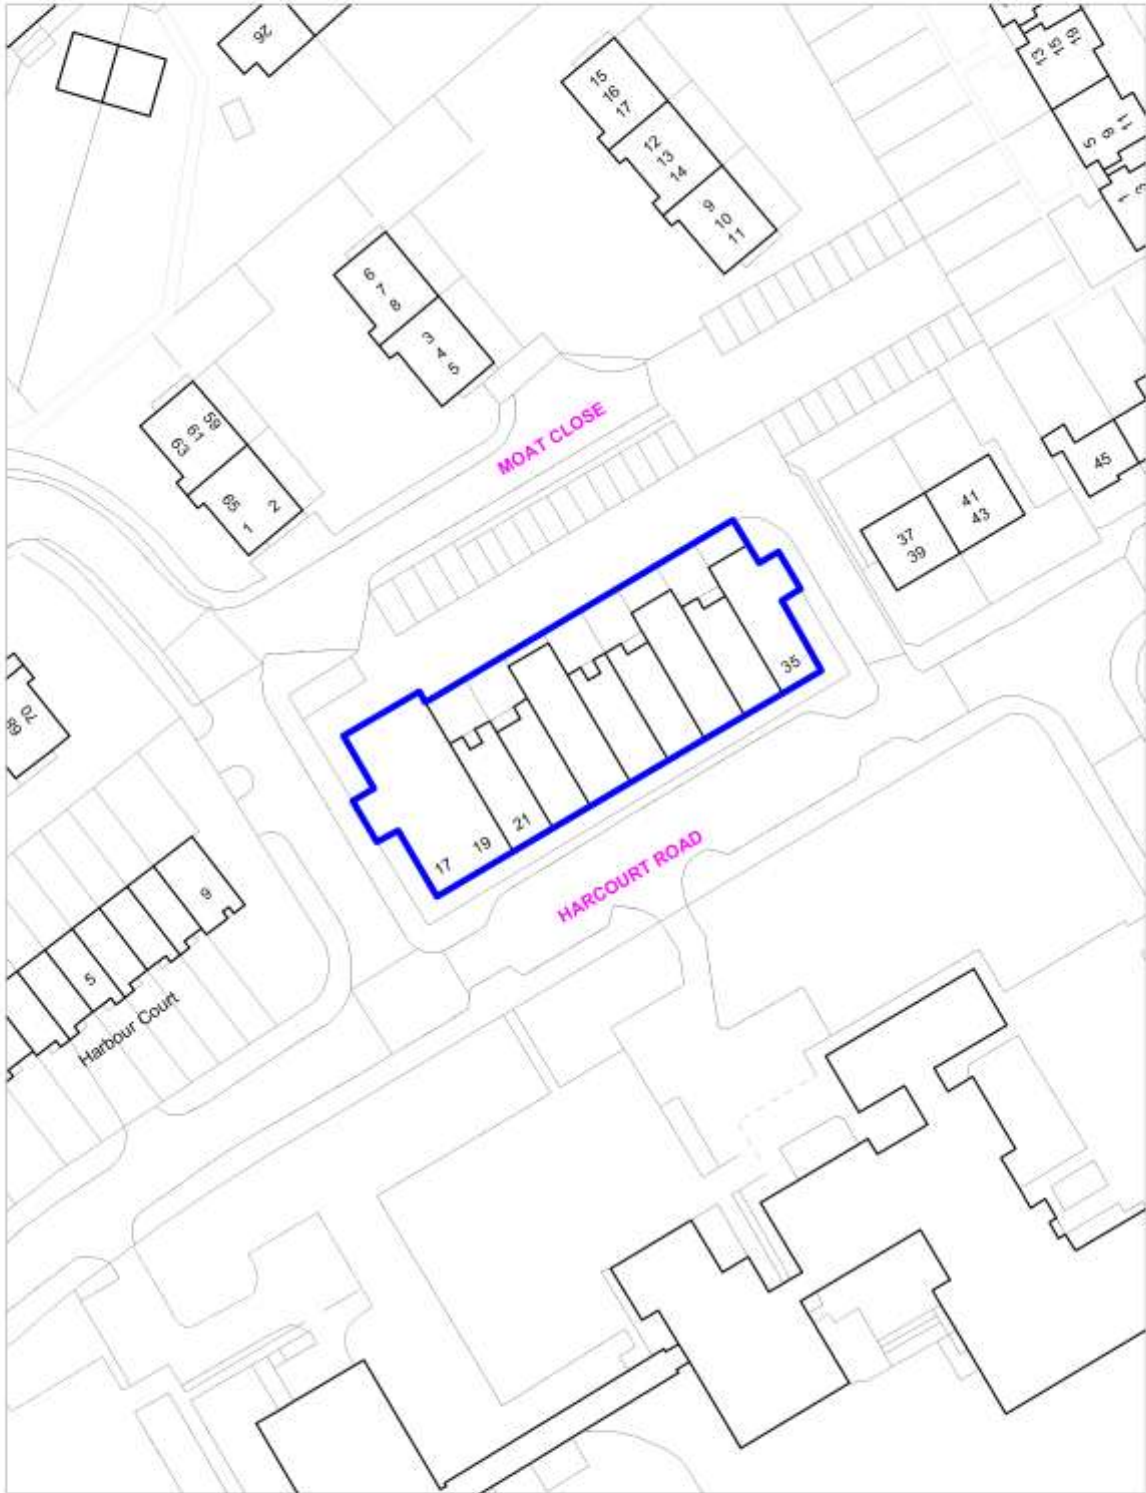

Key Neighbourhood Parades
Policy SADM 39: Harcourt Road, Bushey

Crown copyright and may lead to prosecution or civil proceedings.
Herbasmere Borough Council. Licence No: 100017426

Scale 1:500