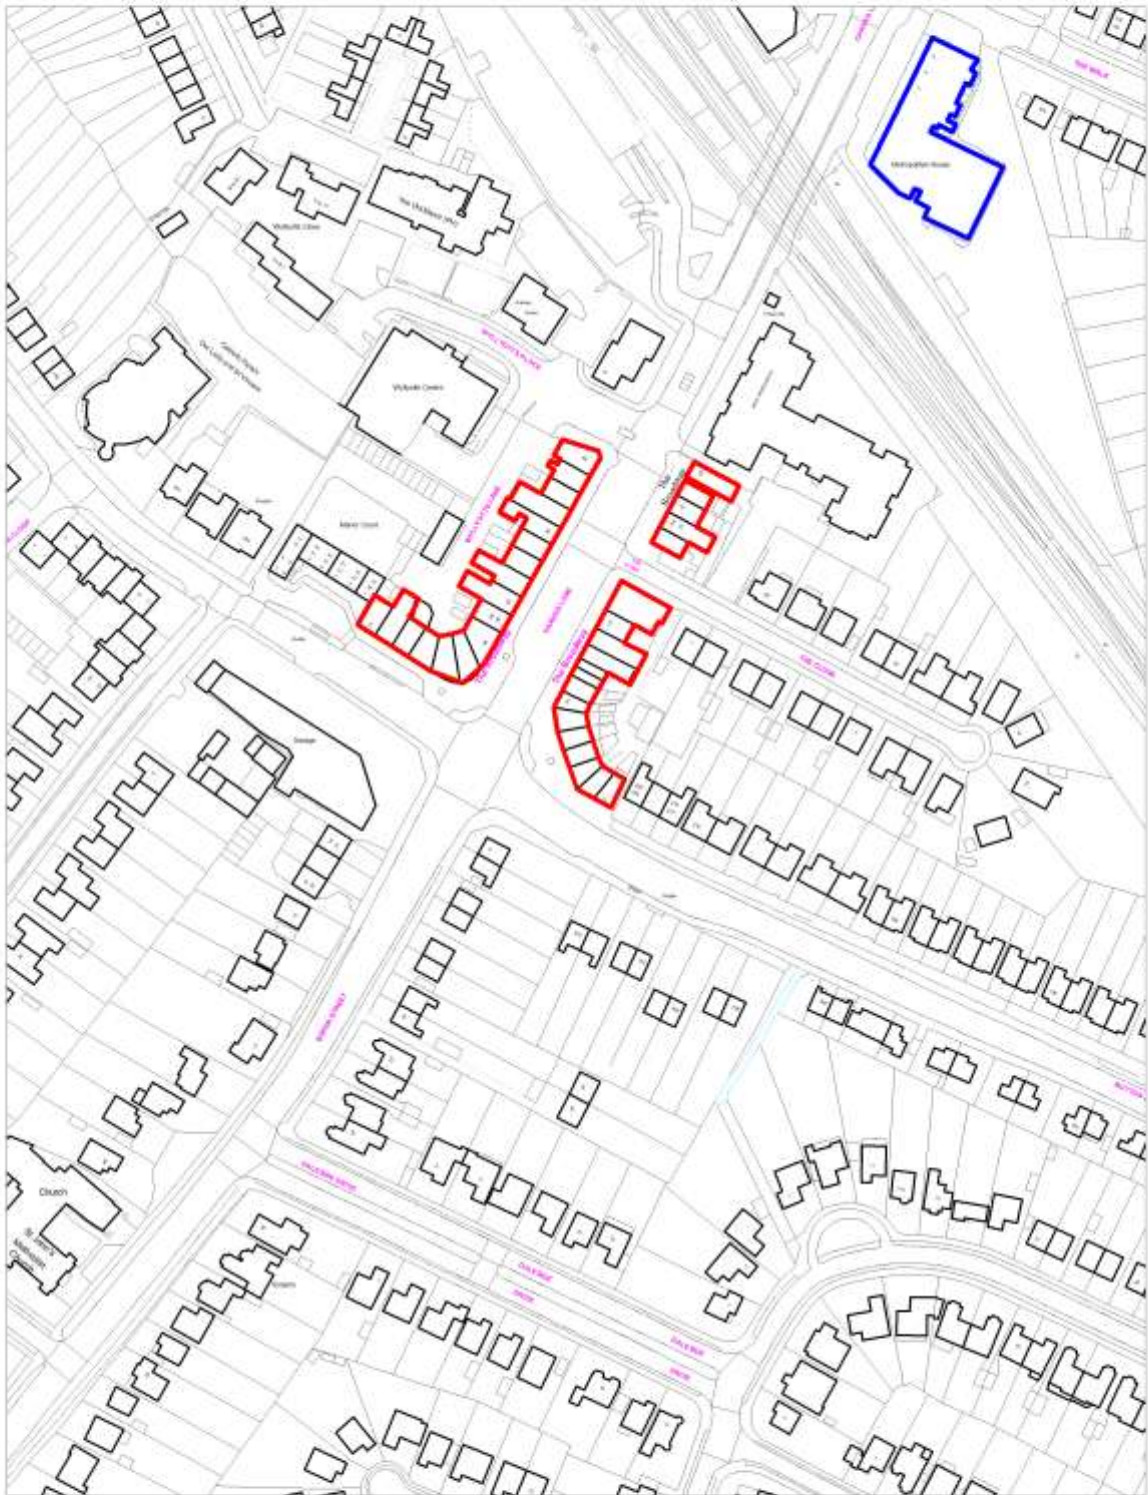

Frontages
Darkes Lane, Potters Bar

Crown copyright and may lead to prosecution or civil proceedings.
Herbemere Borough Council. Licence No.100017426

- Policy SADM 37 Primary Frontages
- Policy SADM 38 Secondary Frontages

Scale 1:1250