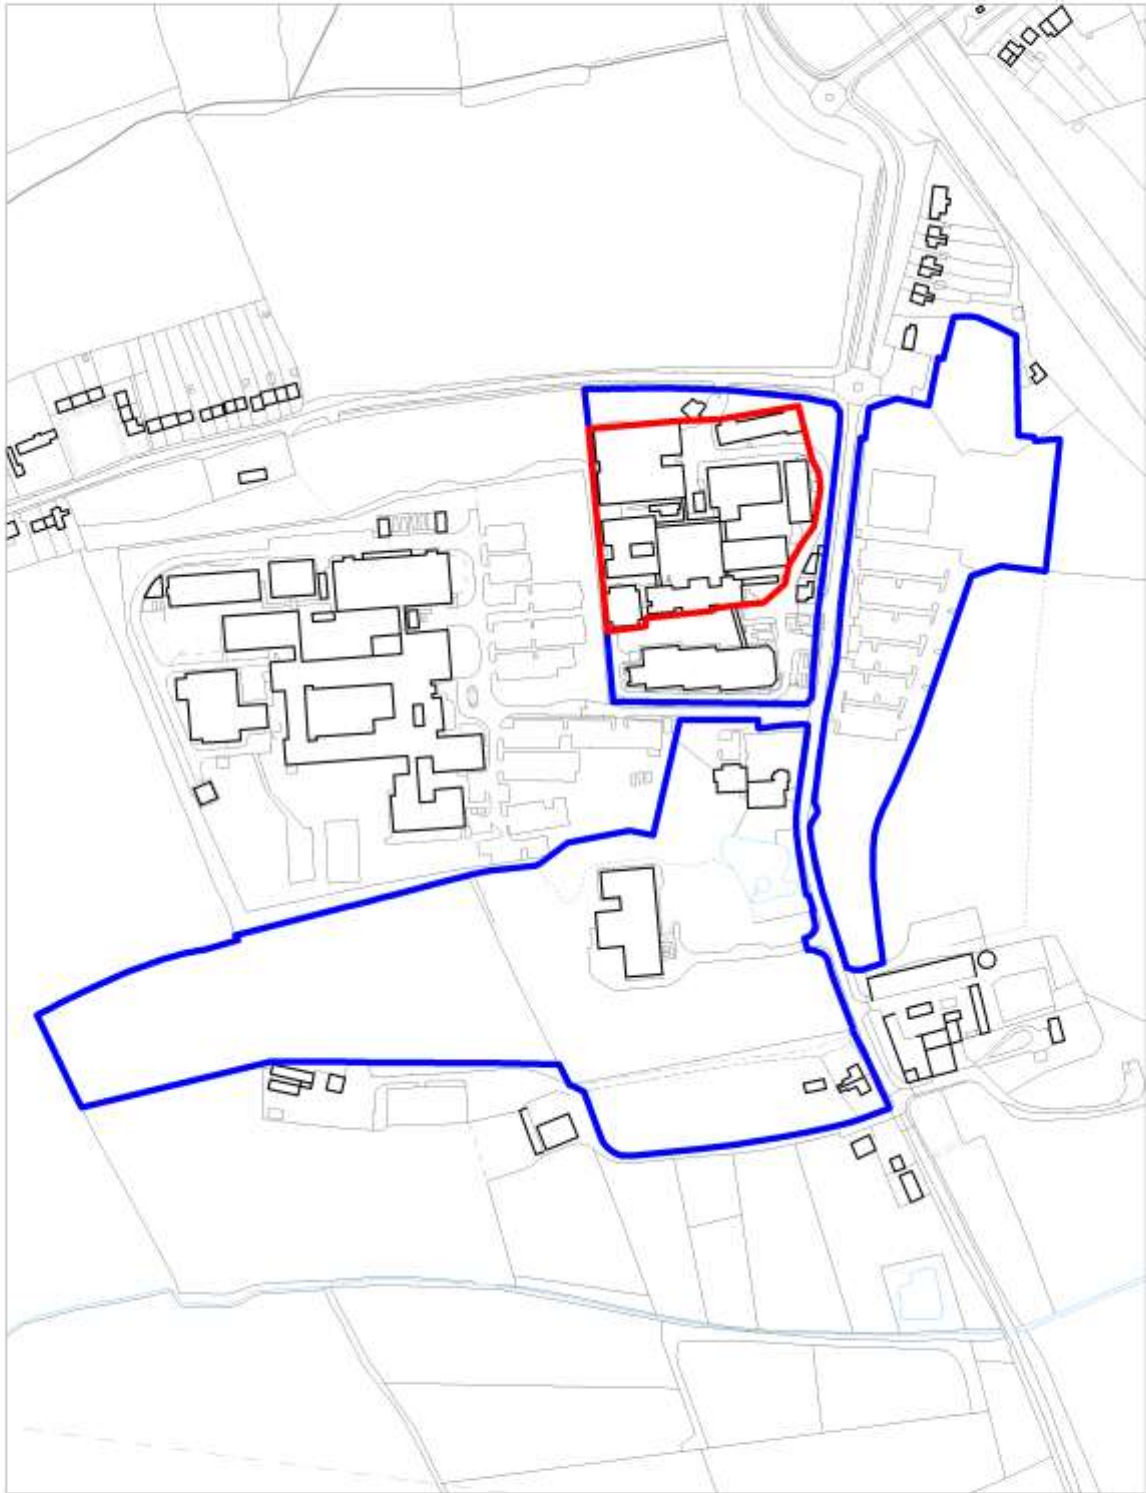

Key Green Belt Sites
Policy SADM 21: Cancer Research UK, Potters Bar

Crown copyright and may lead to prosecution or civil proceedings.
Hertsmere Borough Council. Licence No.100017426

- Site Boundary
- Site Infill

Scale 1:2250