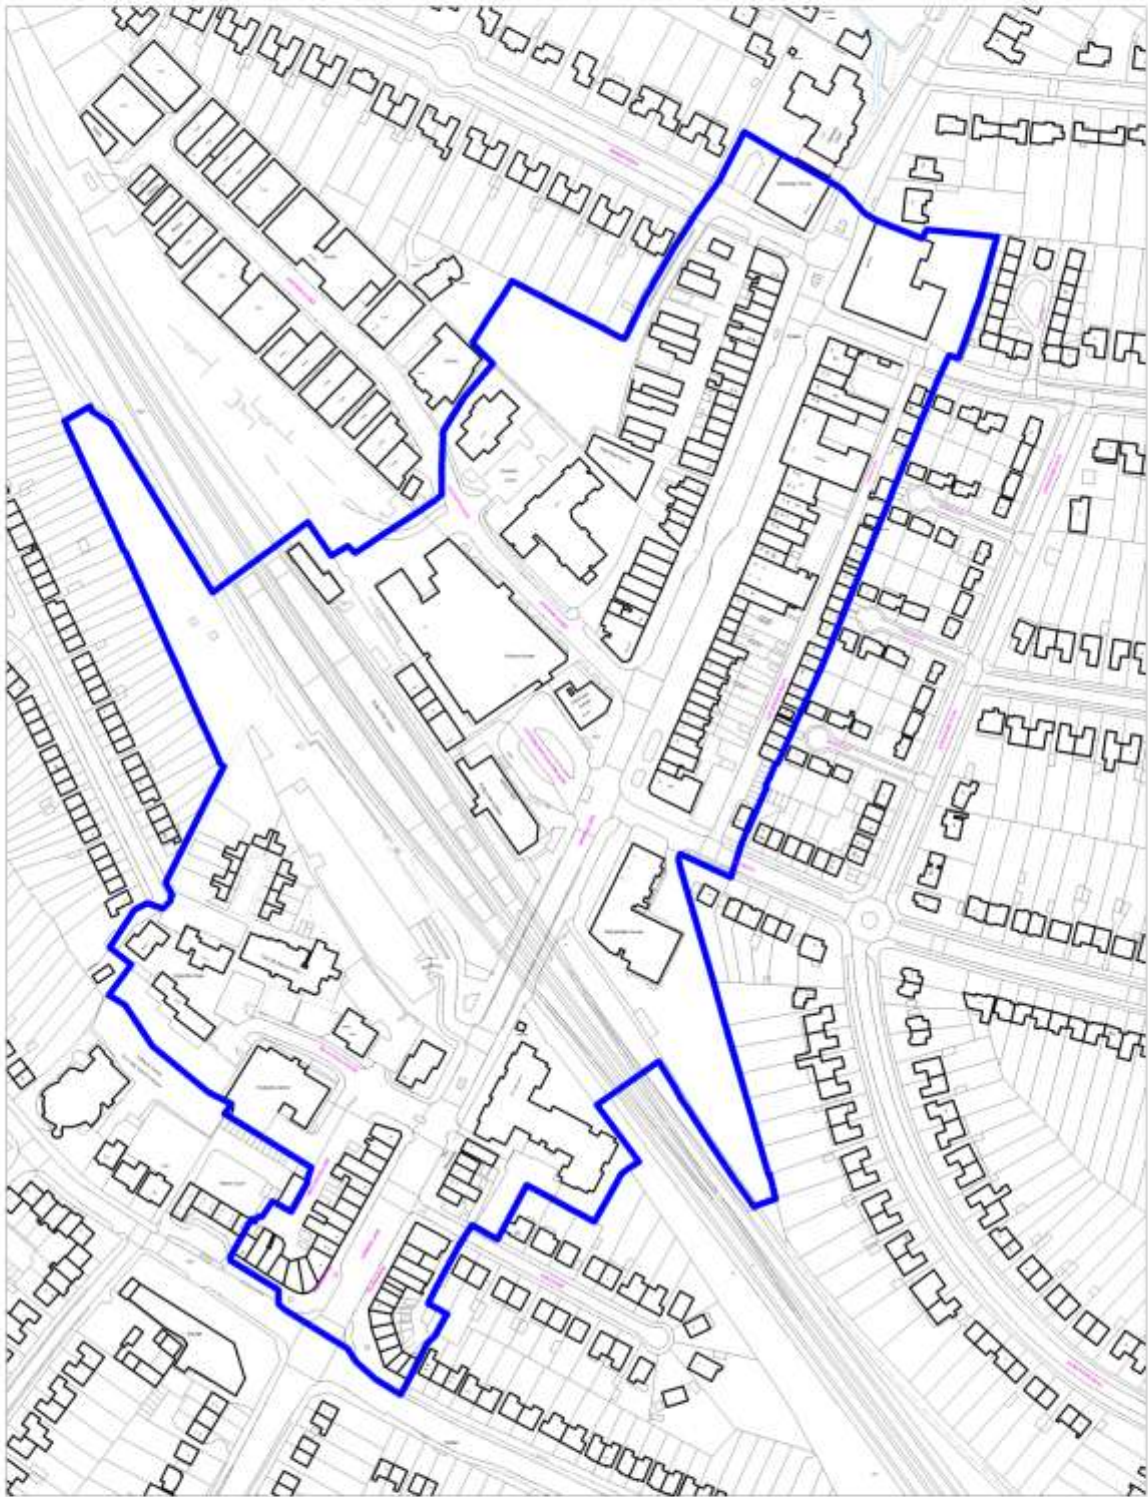

Scale 1:9000

Policy SADM 36: Borehamwood Town Centre

Crown copyright and may lead to prosecution or civil proceedings.
Hertsmere Borough Council. Licence No:100017426

Scale 1: 3500

Policy SADM 36: Potters Bar Darkes Lane Local Town Centre