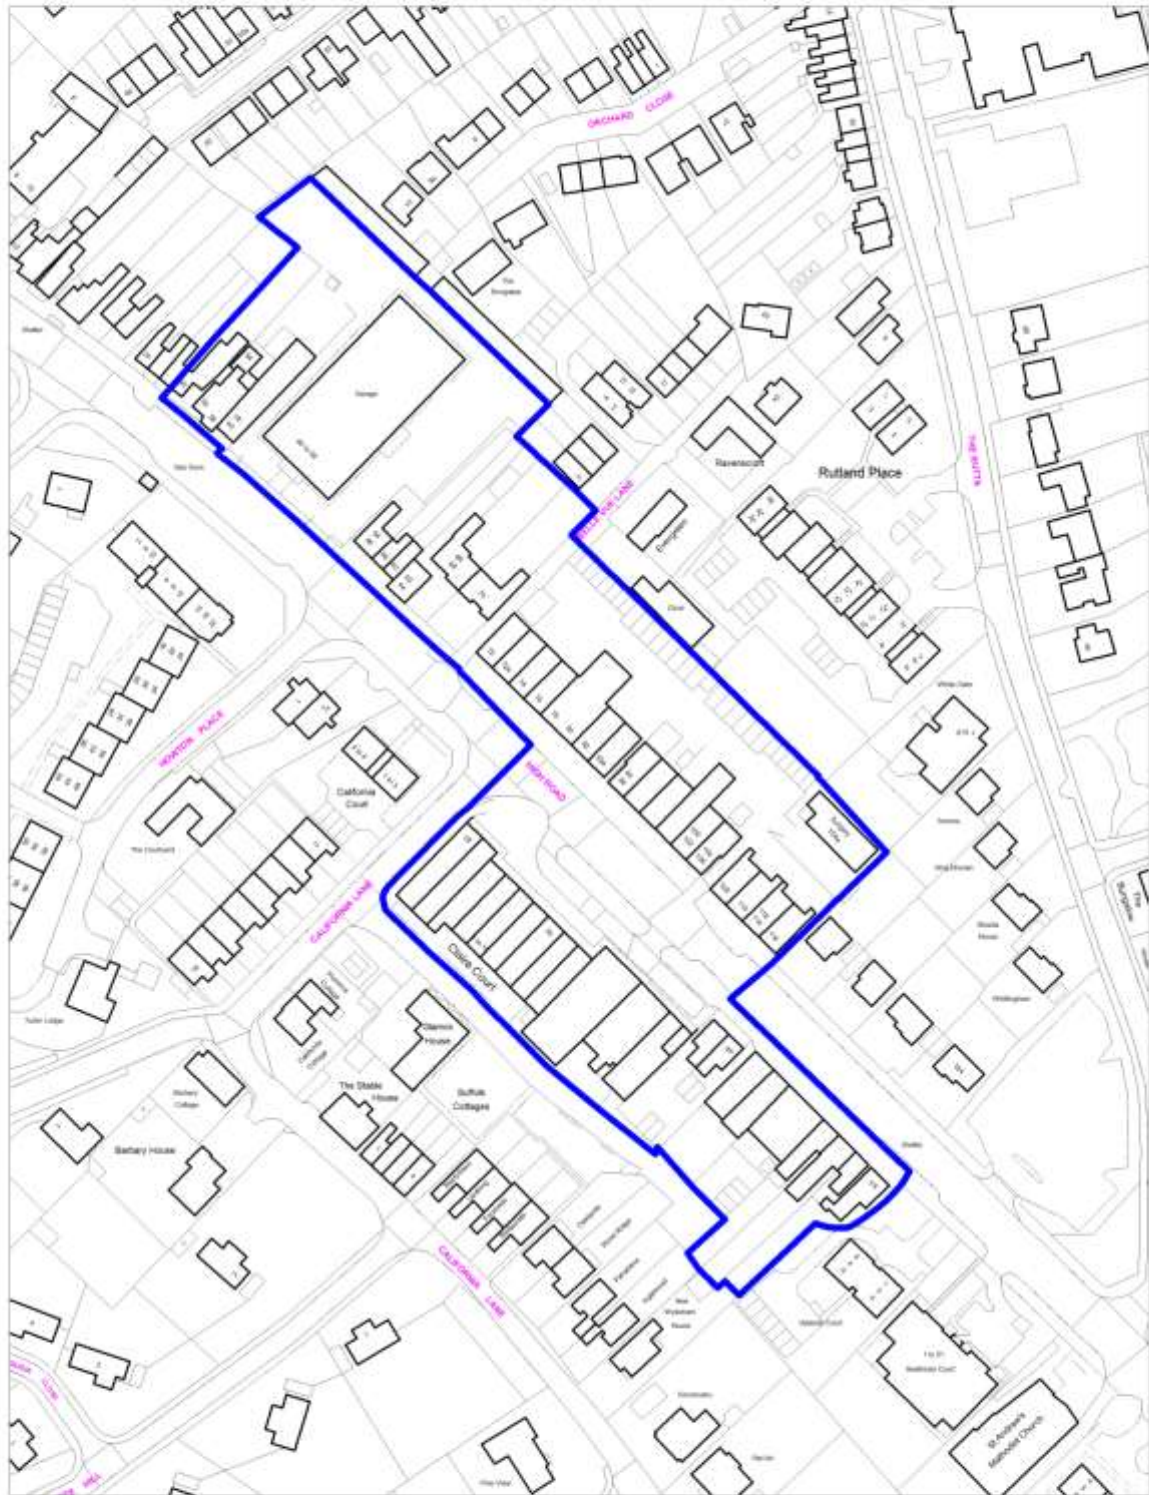

Policy SADM 36: Bushey Heath High Road District Centre

Crown copyright and may lead to prosecution or civil proceedings.
Hertsmere Borough Council. Licence No:100017426

Scale 1: 1000