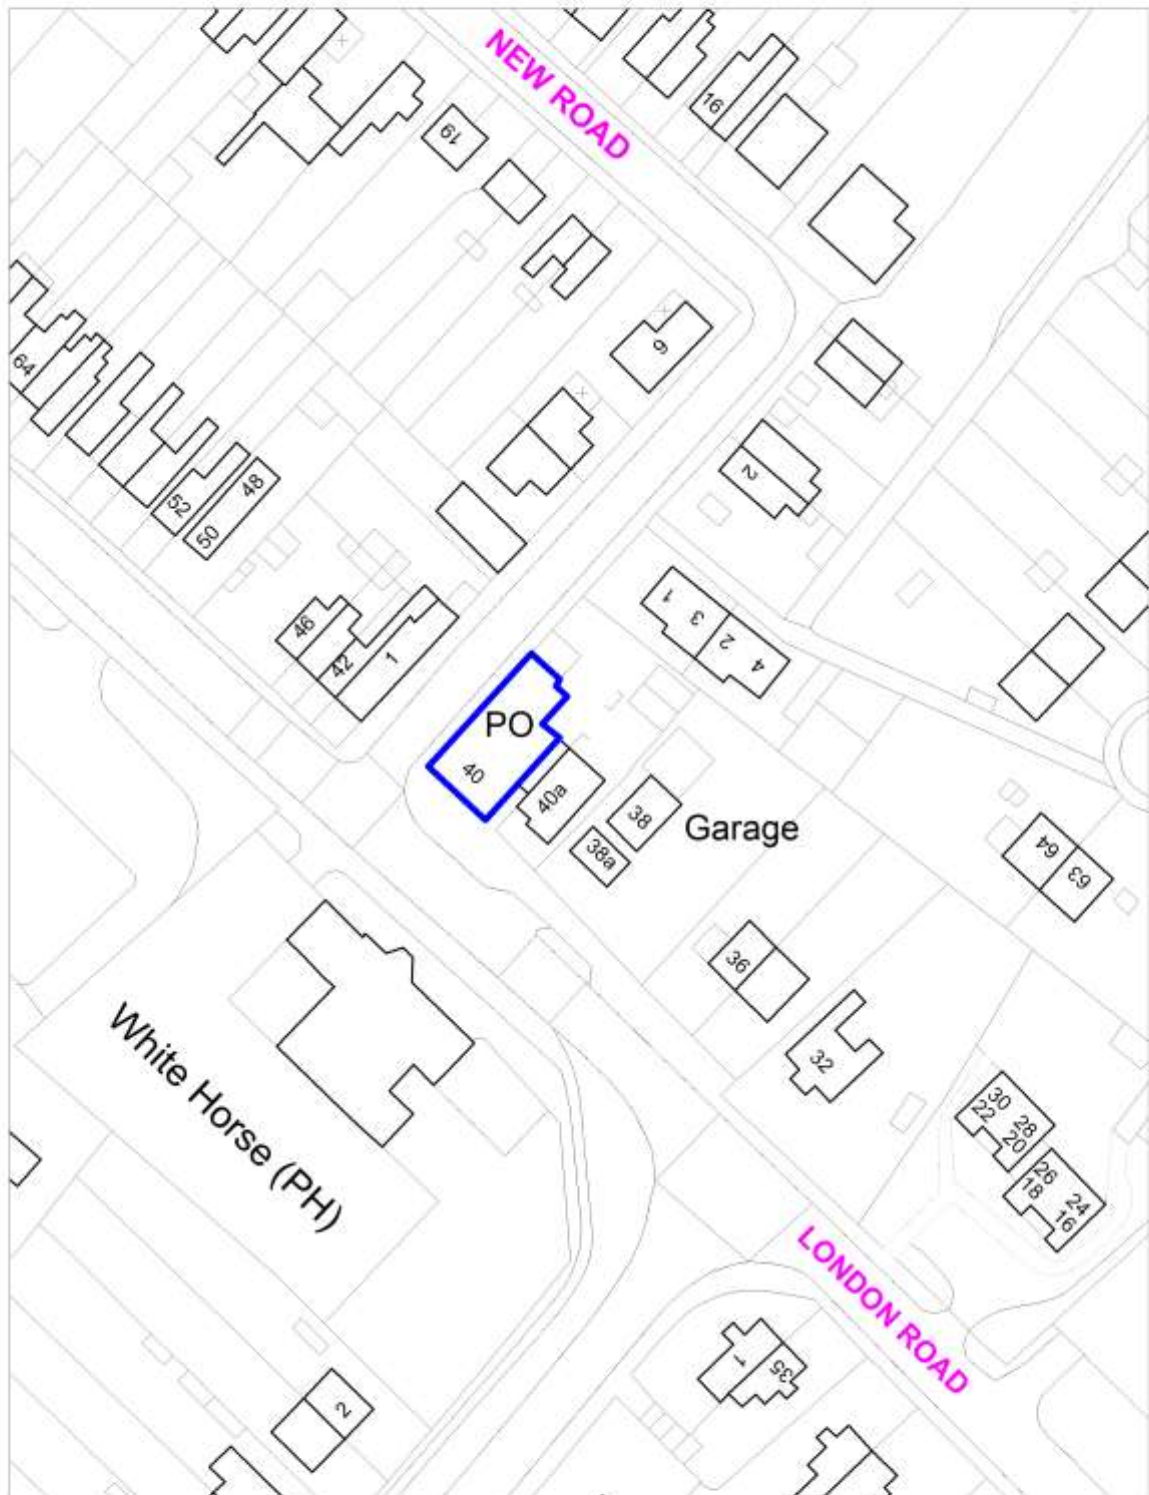

Scale 1:500

Individual Shops
Policy SADM 39: London Road, Shenley

Crown copyright and may lead to prosecution or civil proceedings.
Hertsmere Borough Council. Licence No:100017426

Scale 1:500

Individual Shops
Policy SADM 39: St Albans Road, South Mimms