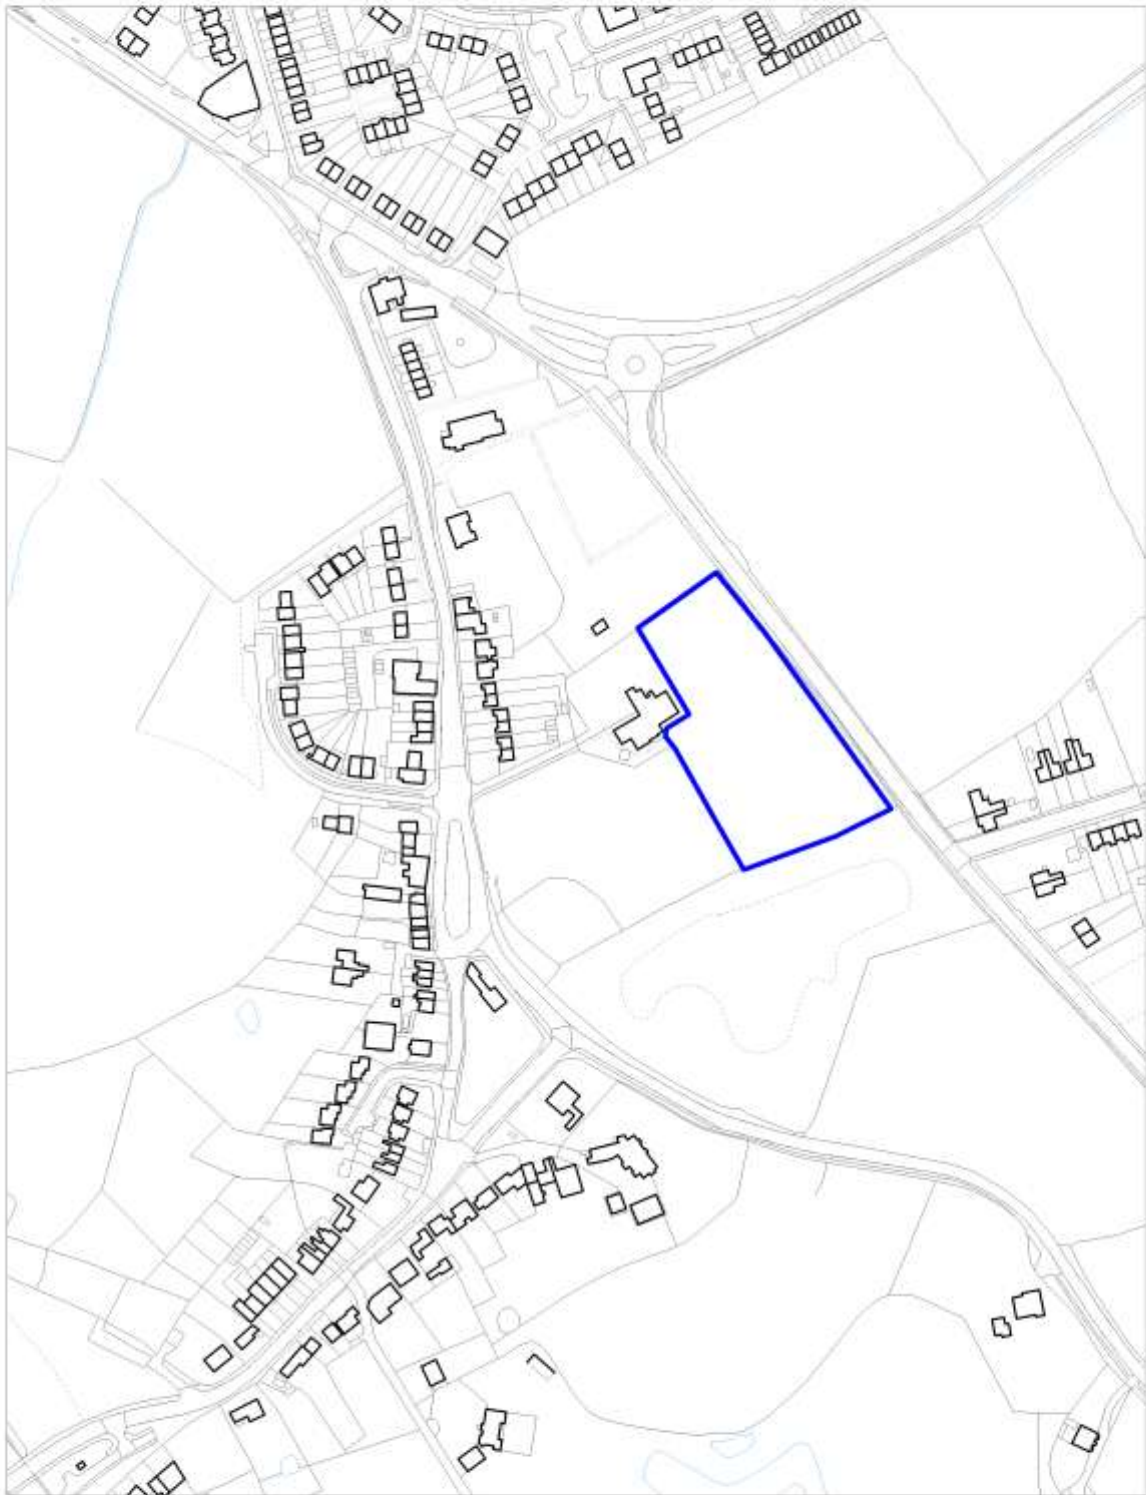

Scale 1:7000

Major Green Spaces
Policy SADM 30: South Mimms

Crown copyright and may lead to prosecution or civil proceedings.
Herbemere Borough Council. Licence No:100017426

Scale 1:2000

Transport Development Areas
Policy SADM 34 : Borehamwood