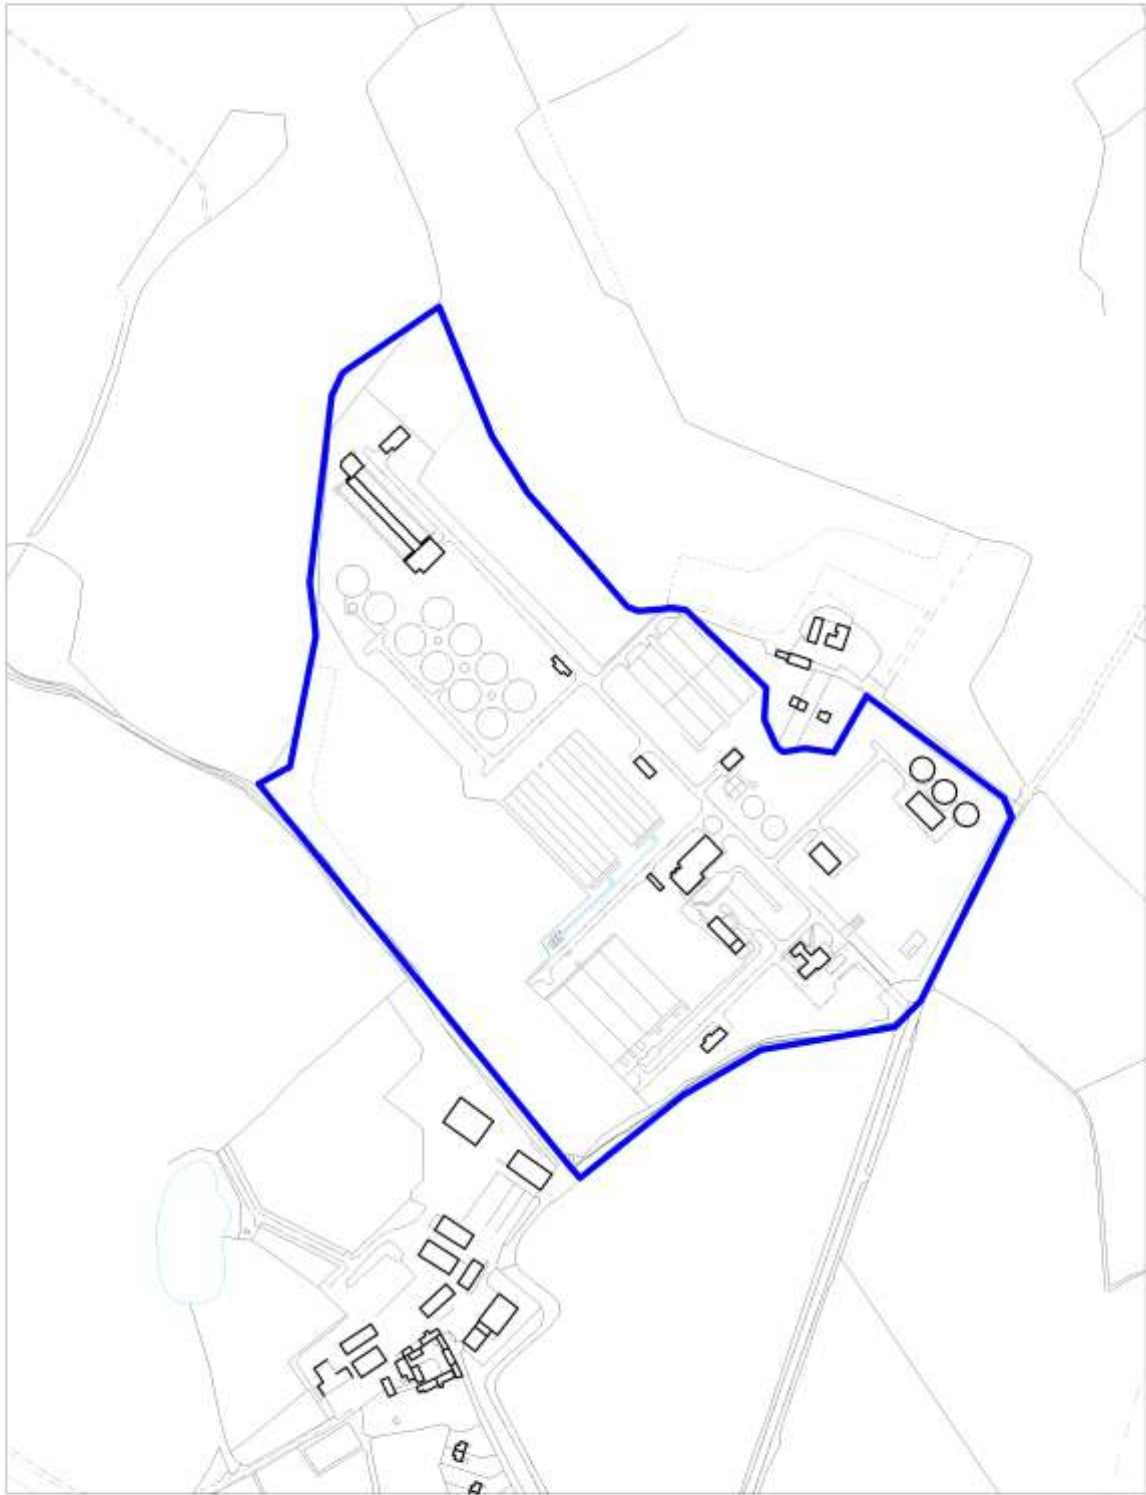

Key Green Belt Sites
Policy SADM 21: Blackbirds Sewage Works, Aldenham

Crown copyright and may lead to prosecution or civil proceedings.
Herbimere Borough Council. Licence No 100017426

Scale 1:3000