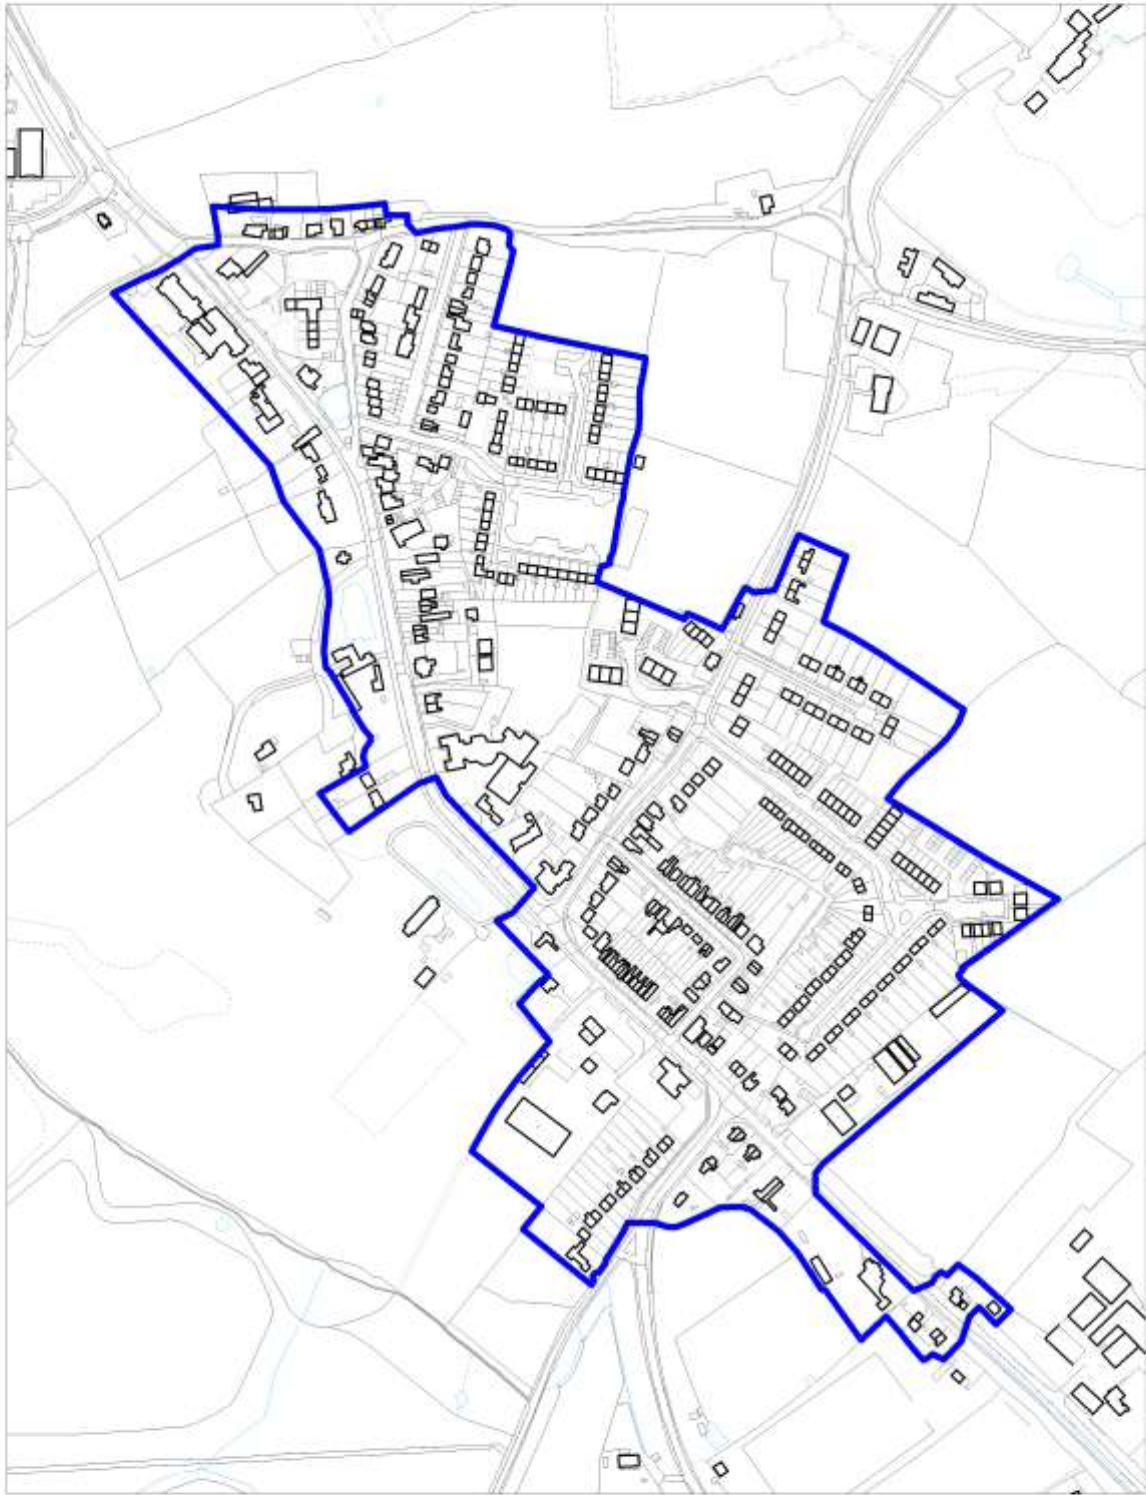

Scale 1:1000

Village Envelopes
Policy SADM 20: Elstree

Crown copyright and may lead to prosecution or civil proceedings.
Herbarnere Borough Council. Licence No: 100017426

Scale 1:2500

Village Envelopes
Policy SADM 20: Shenley