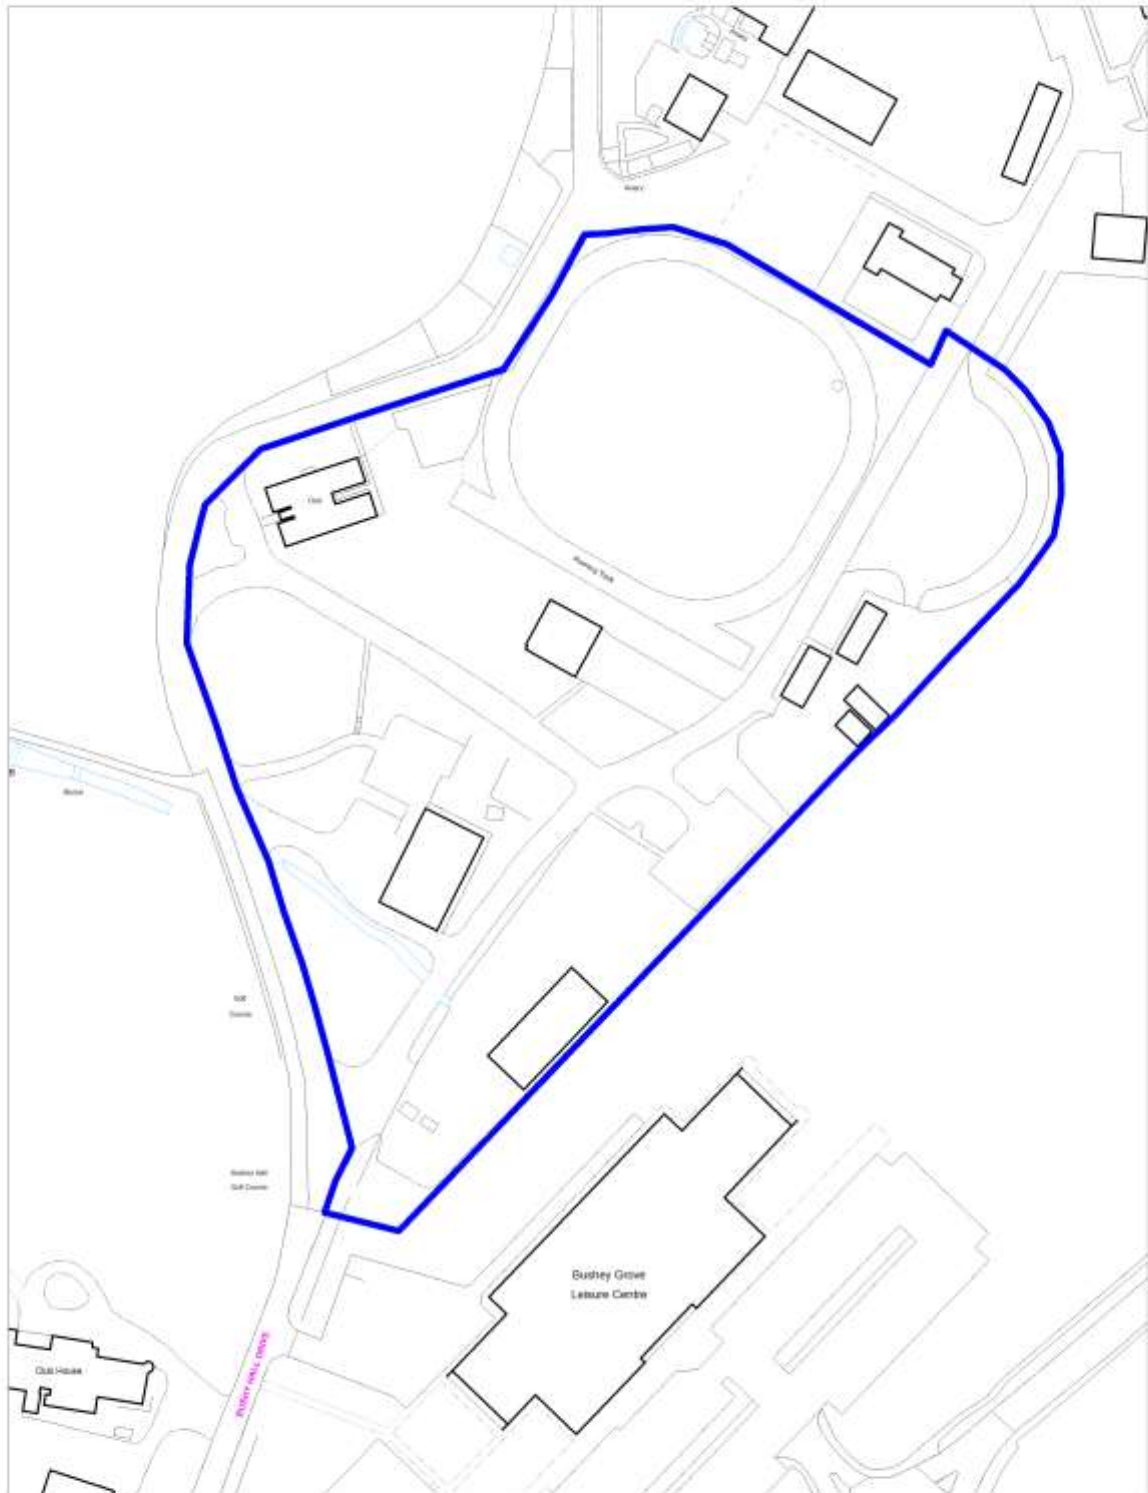

Housing Allocations
Policy SADM 1: Site H7, Land at Lincolns Field, Bushey

Crown copyright and may lead to prosecution or civil proceedings.
Hertsmere Borough Council. Licence No:100017426

Scale 1:1000