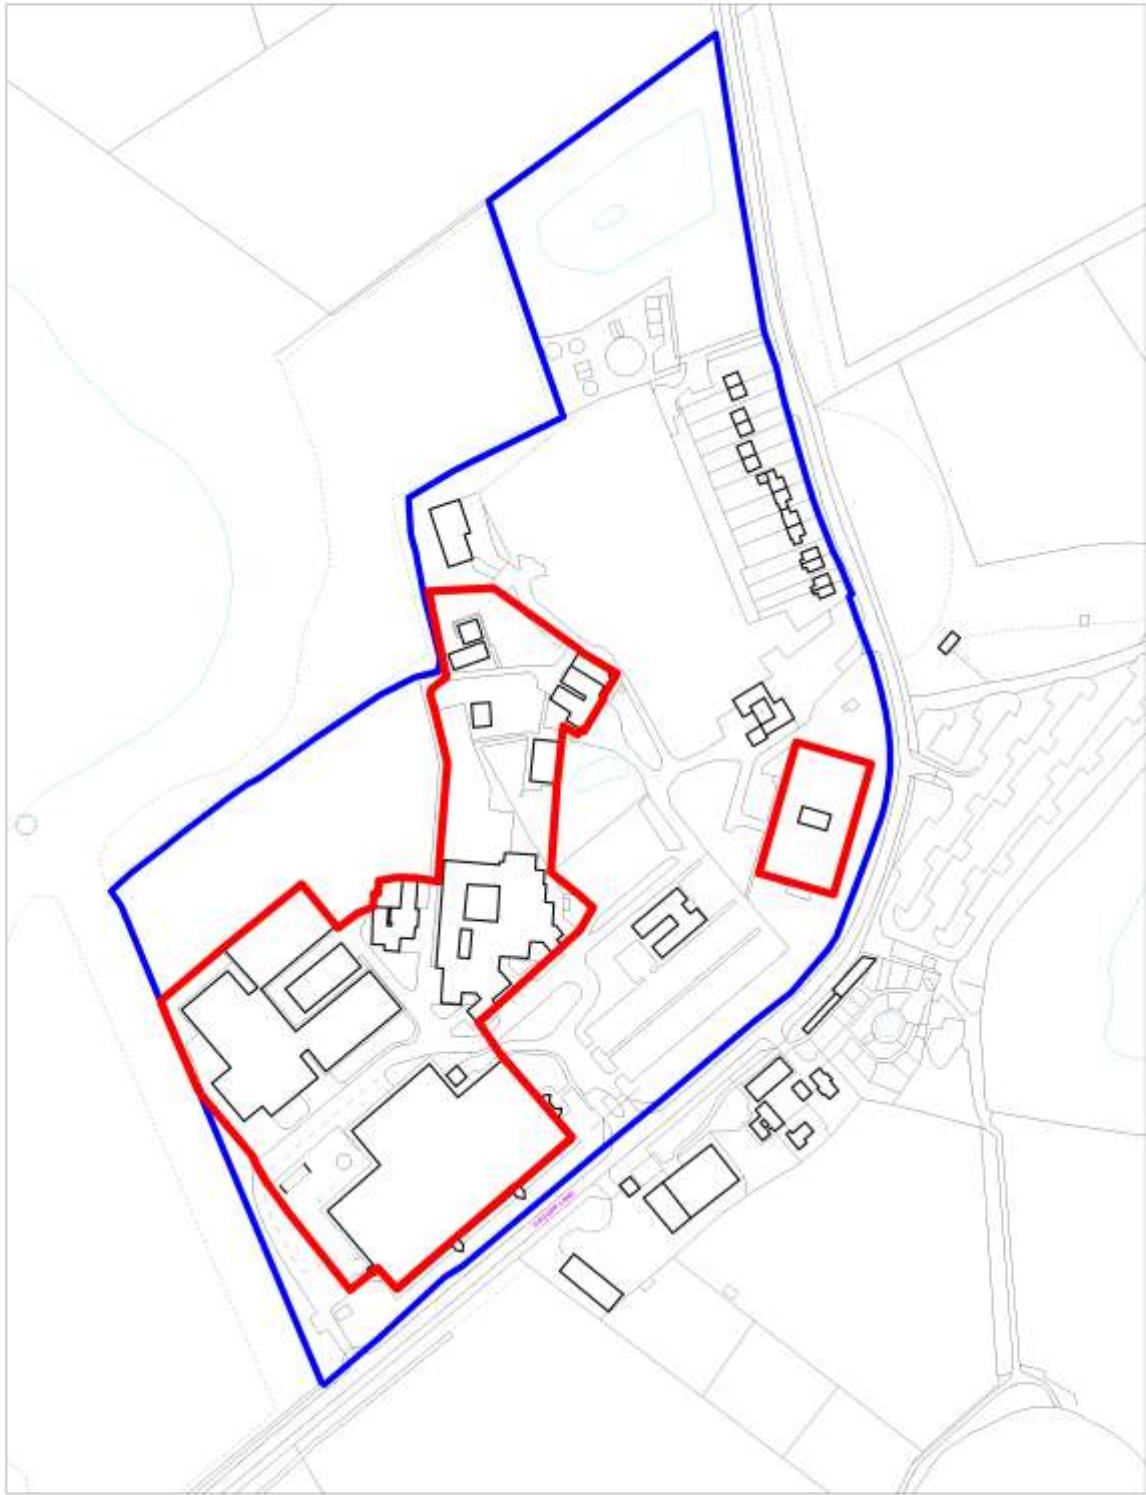

Key Green Belt Sites
Policy SADM 21: Bio Products Laboratory, Aldenham

Crown copyright and may lead to prosecution or civil proceedings.
Herbimere Borough Council. Licence No:100017426

- Site Boundary
- Site Infill

Scale 1:2000