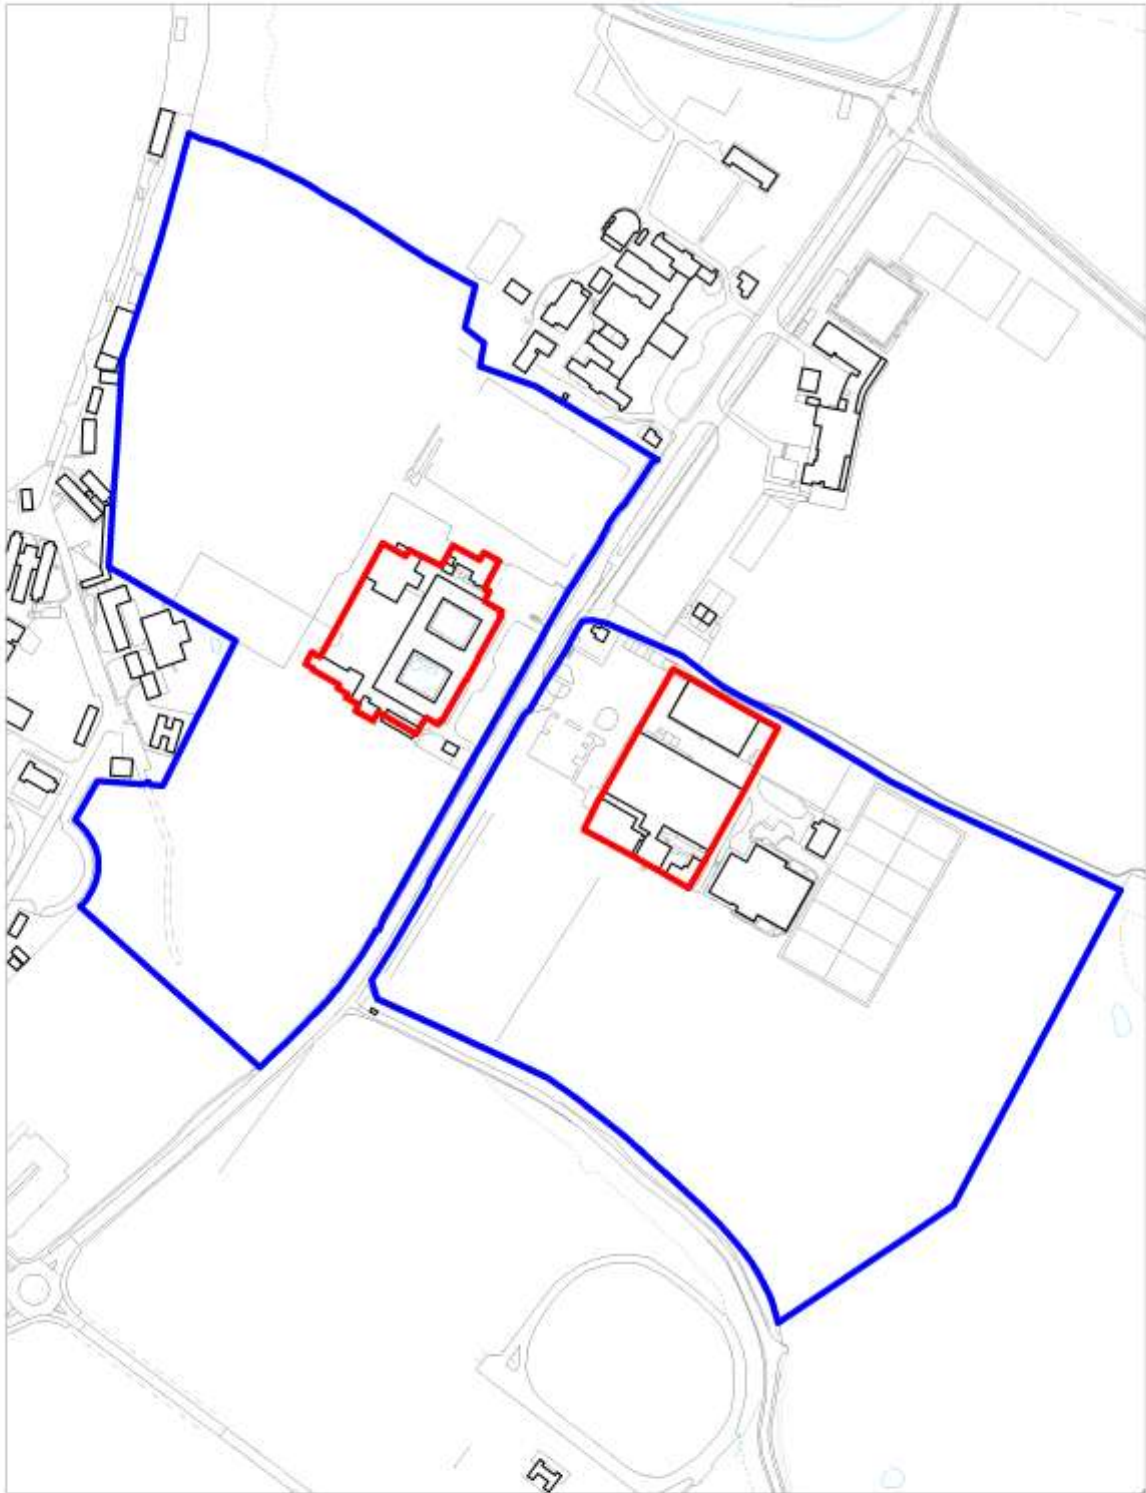

Key Green Belt Sites
Policy SADM 21: Queens School, Bushey

Crown copyright and may lead to prosecution or civil proceedings.
Herbemere Borough Council. Licence No 100017426

- Site Boundary
- Site Infill

Scale 1:2500