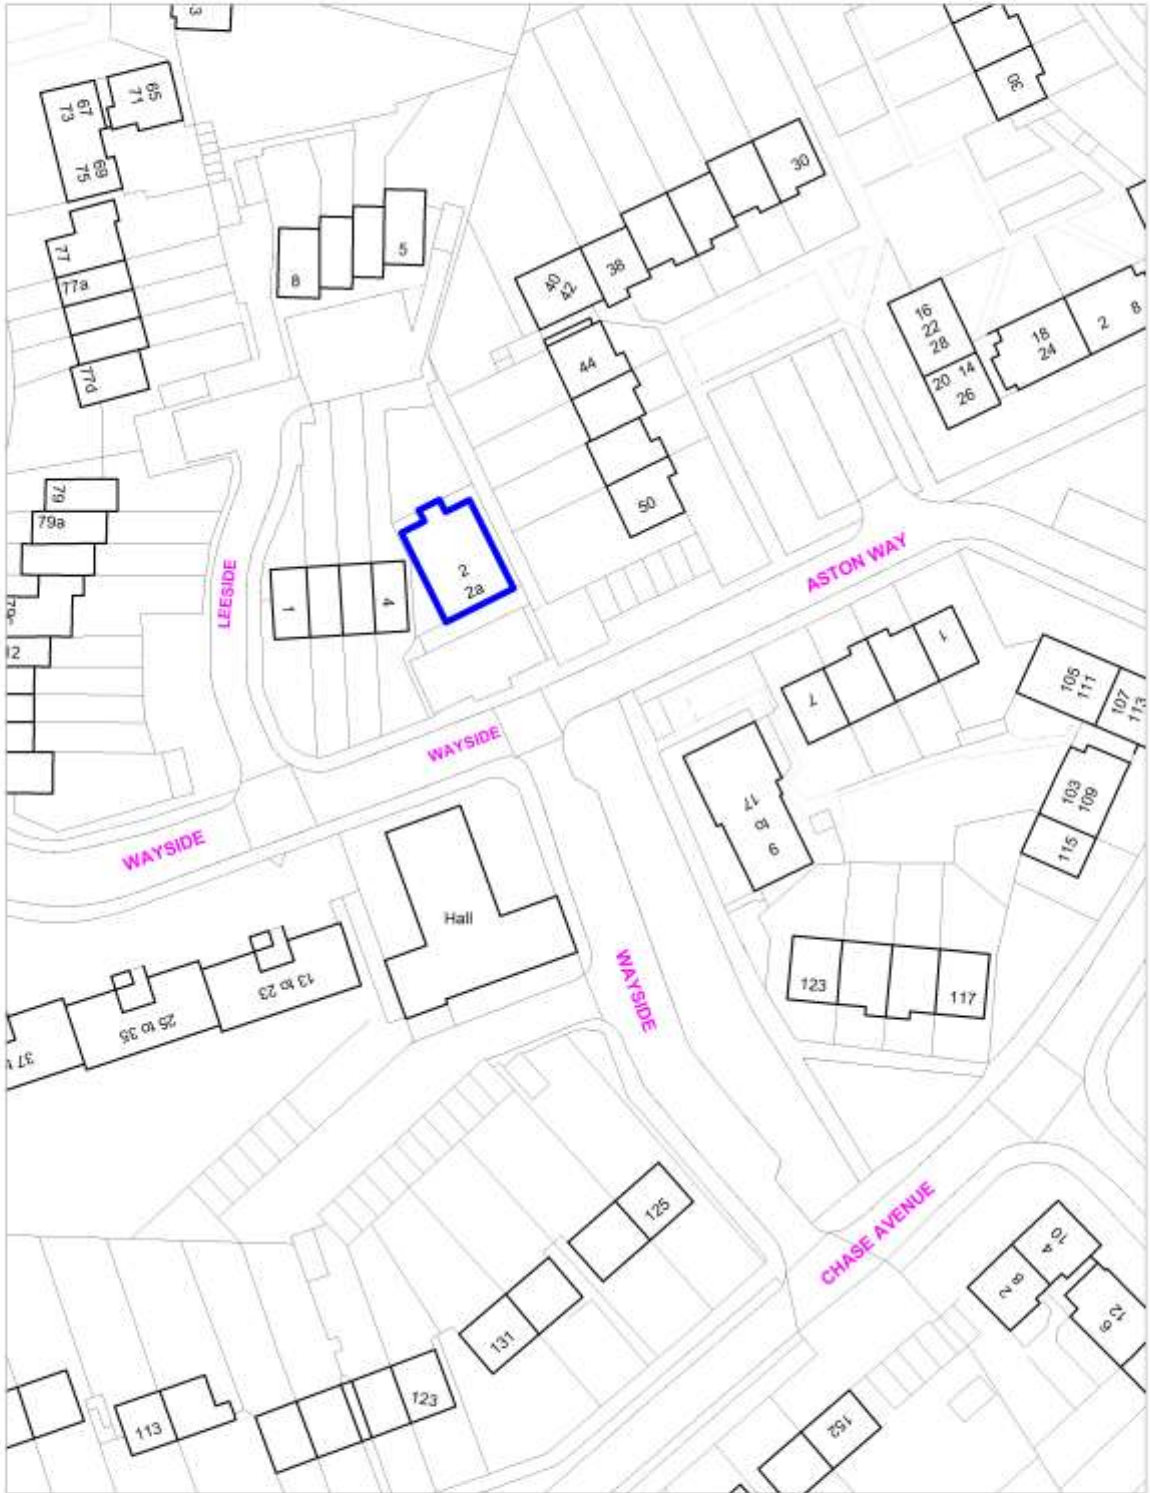

Scale 1:500

Individual Shops
Policy SADM 39: Church Road, Potters Bar

Crown copyright and may lead to prosecution or civil proceedings.
Hertsmere Borough Council. Licence No:100017426

Scale 1:500

Individual Shops
Policy SADM 39: Wayside, Potters Bar