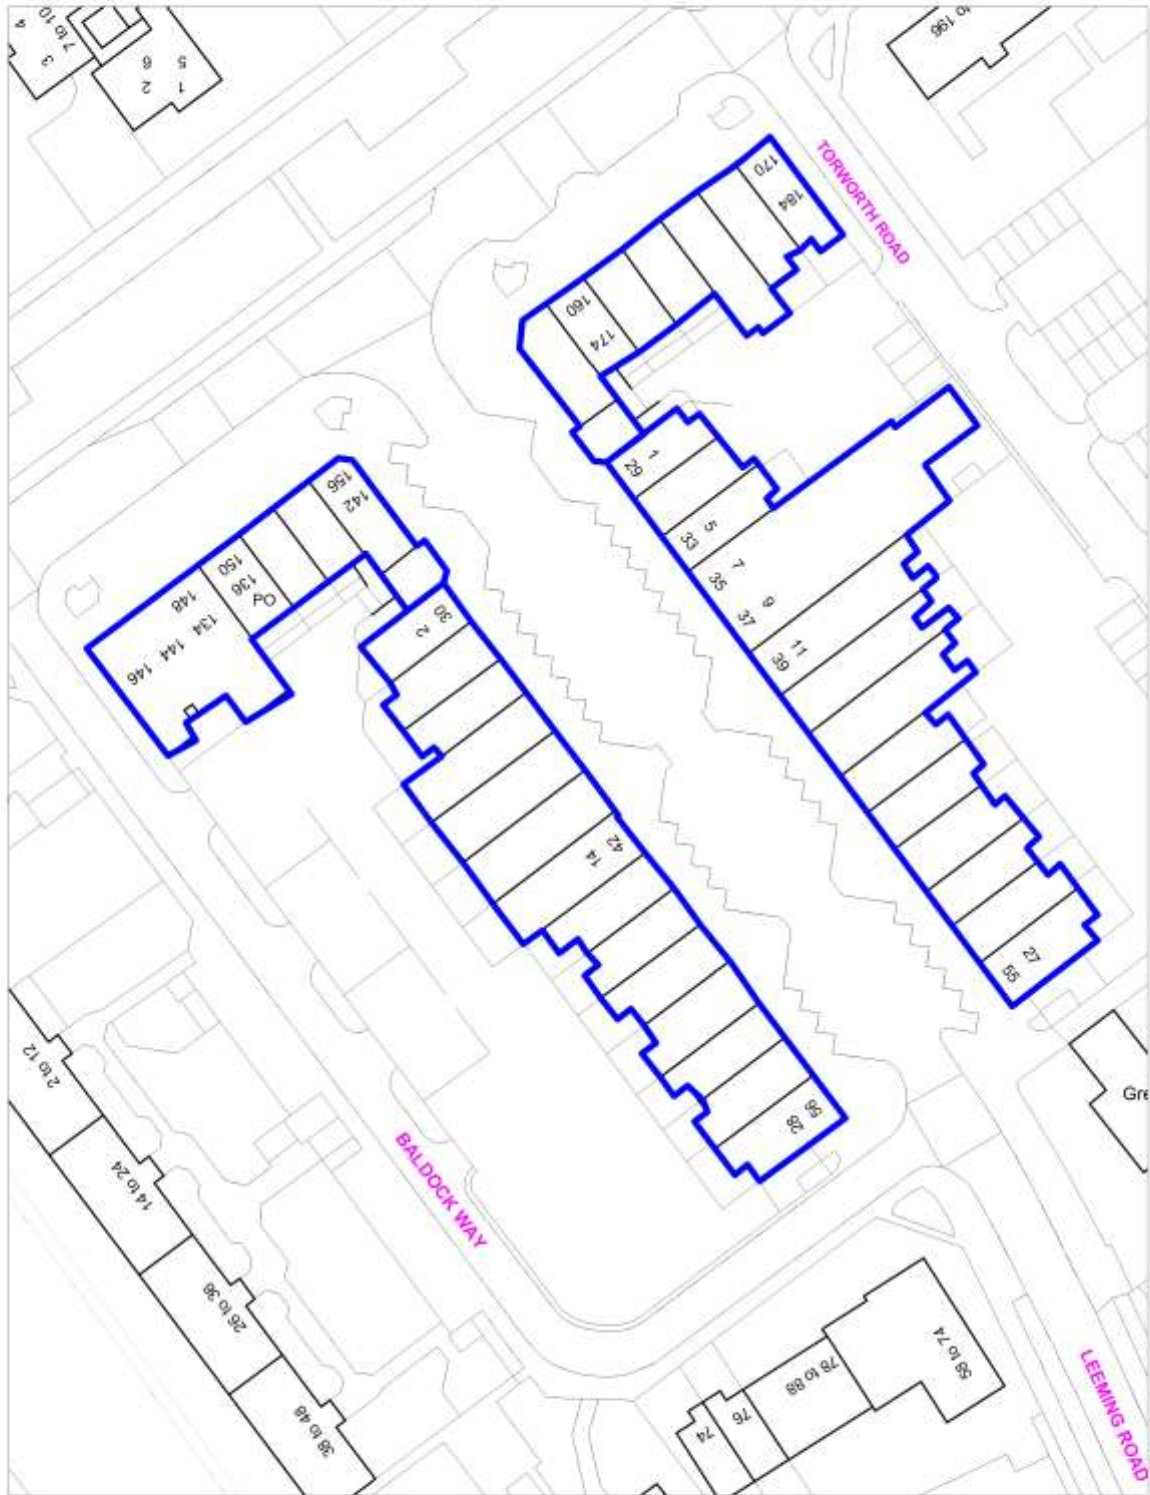

Local Centre
Policy SADM 39: Leeming Road, Borehamwood

Crown copyright and may lead to prosecution or civil proceedings.
Herbasmere Borough Council. Licence No:100017426

Scale 1:500