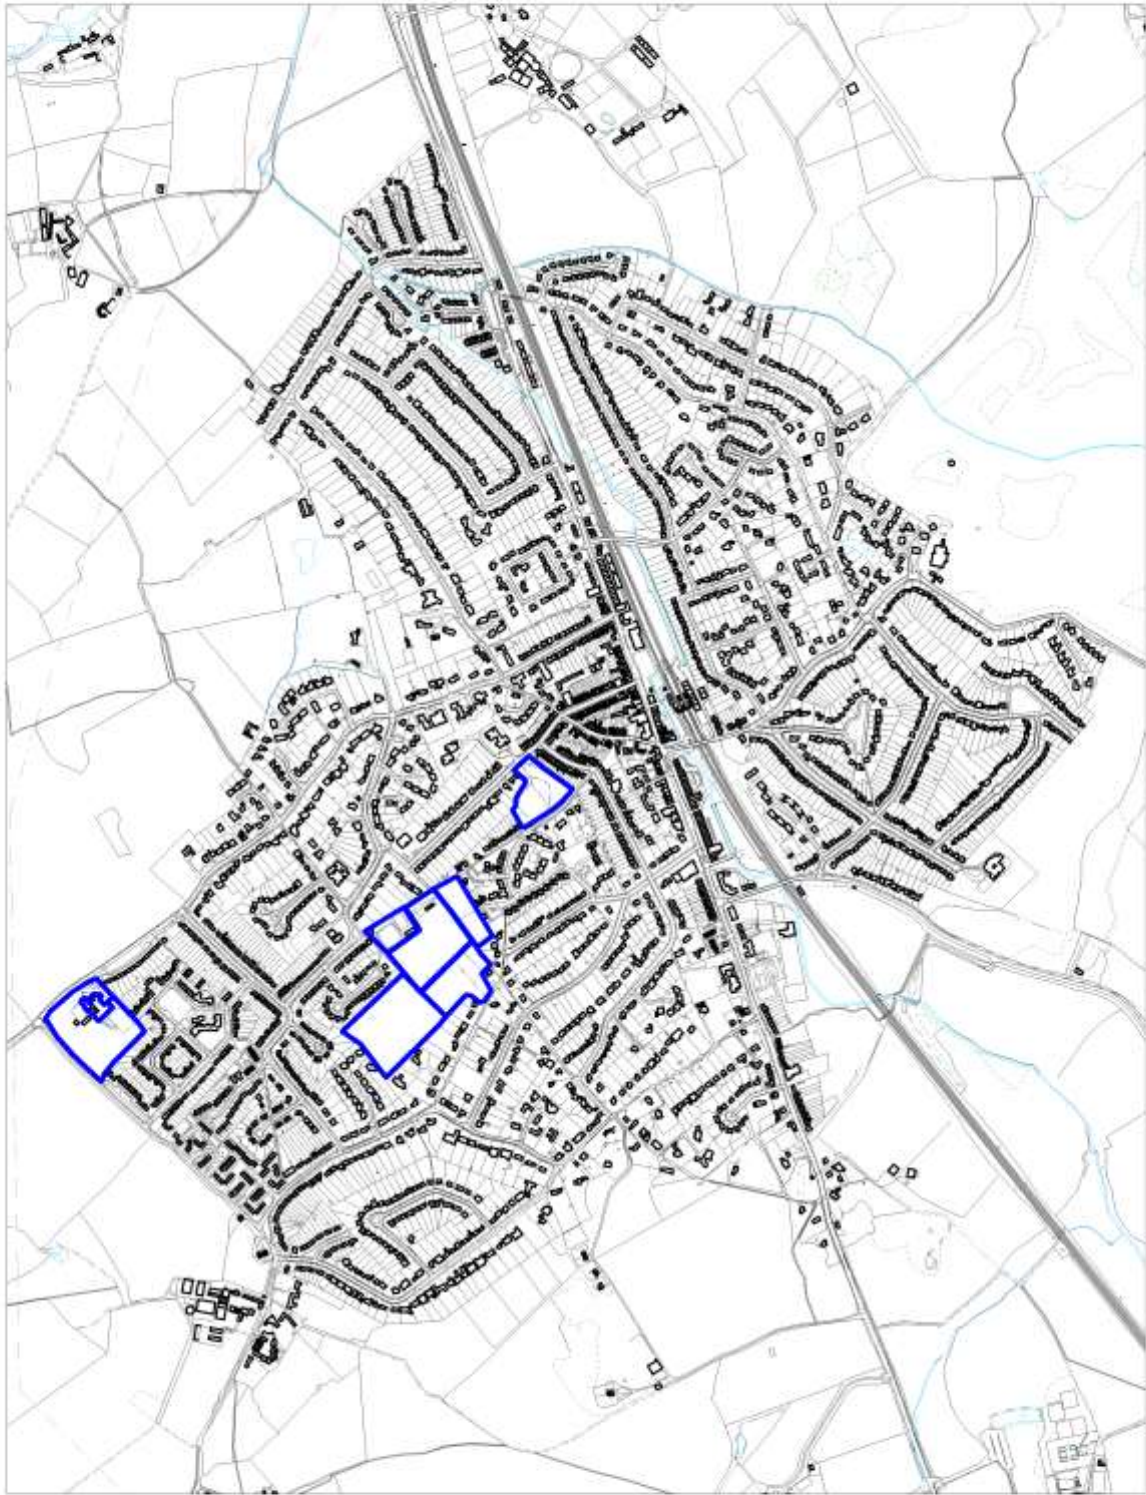

Scale 1:5000

Major Green Spaces
Policy SADM 30: Potters Bar

Crown copyright and may lead to prosecution or civil proceedings.
Hertsmere Borough Council. Licence No 100017426

Scale 1:14000

Major Green Spaces
Policy SADM 30: Radlett