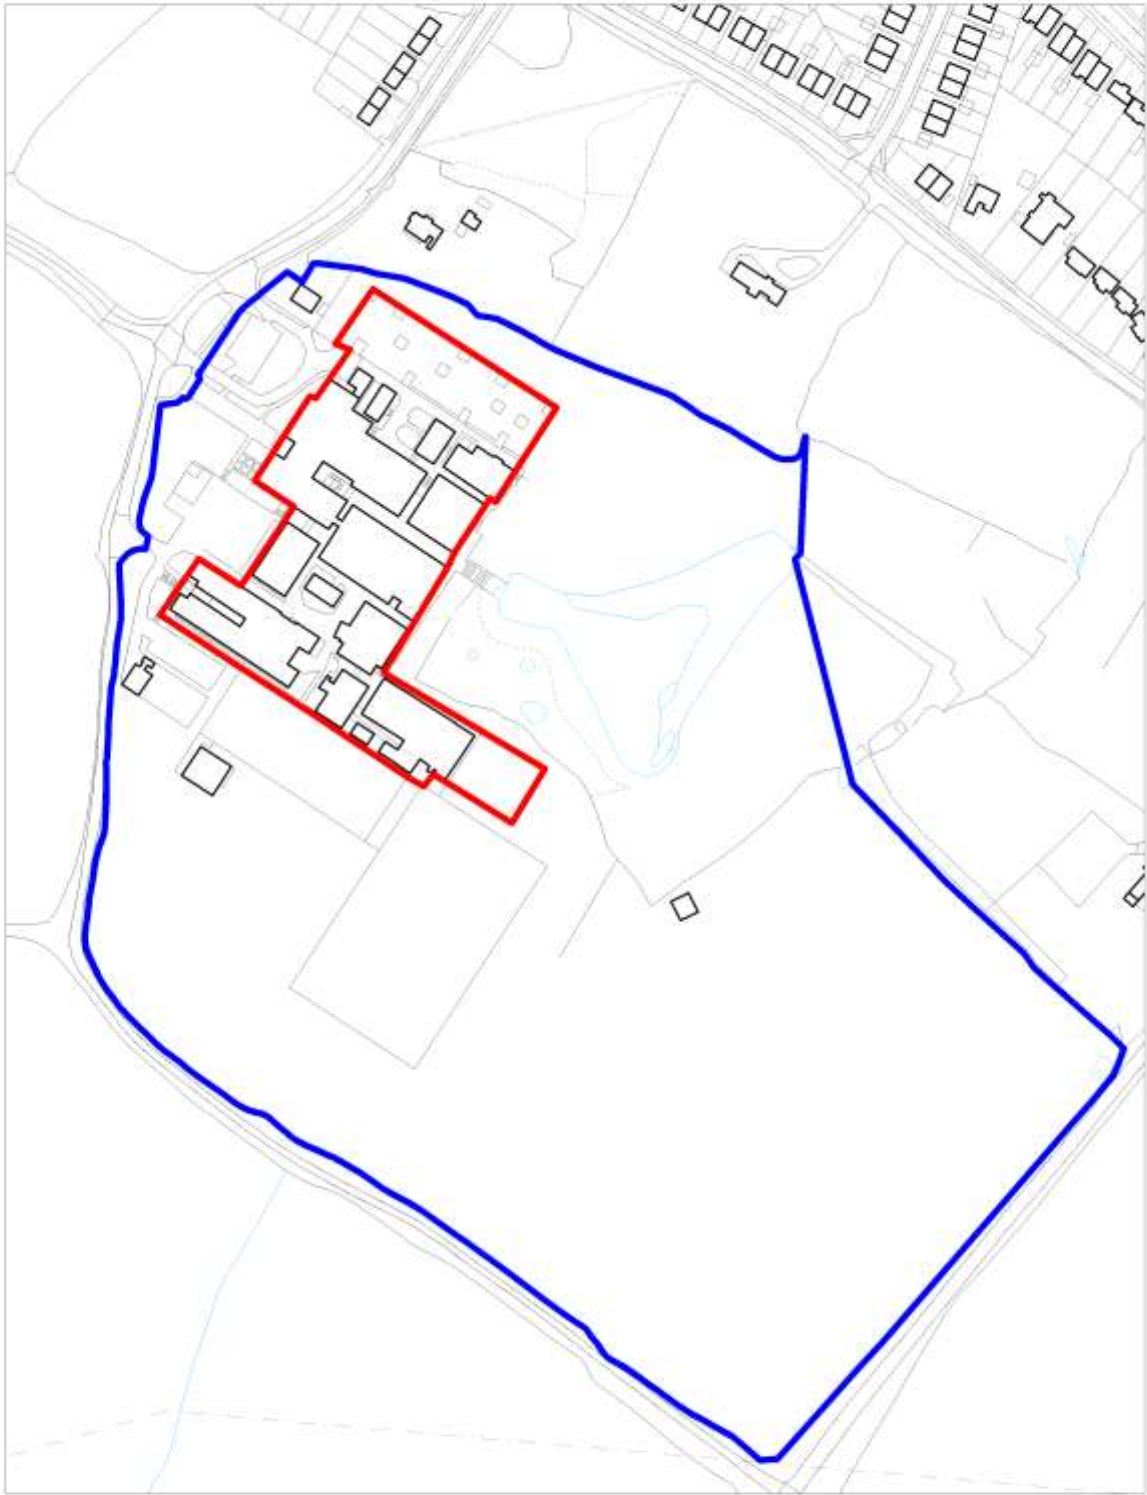

Key Green Belt Sites
Policy SADM 21: Dame Alice Owen, Potters Bar

Crown copyright and may lead to prosecution or civil proceedings.
Hertsmere Borough Council. Licence No:100017426

- Site Boundary
- Site Infill

Scale 1:1750