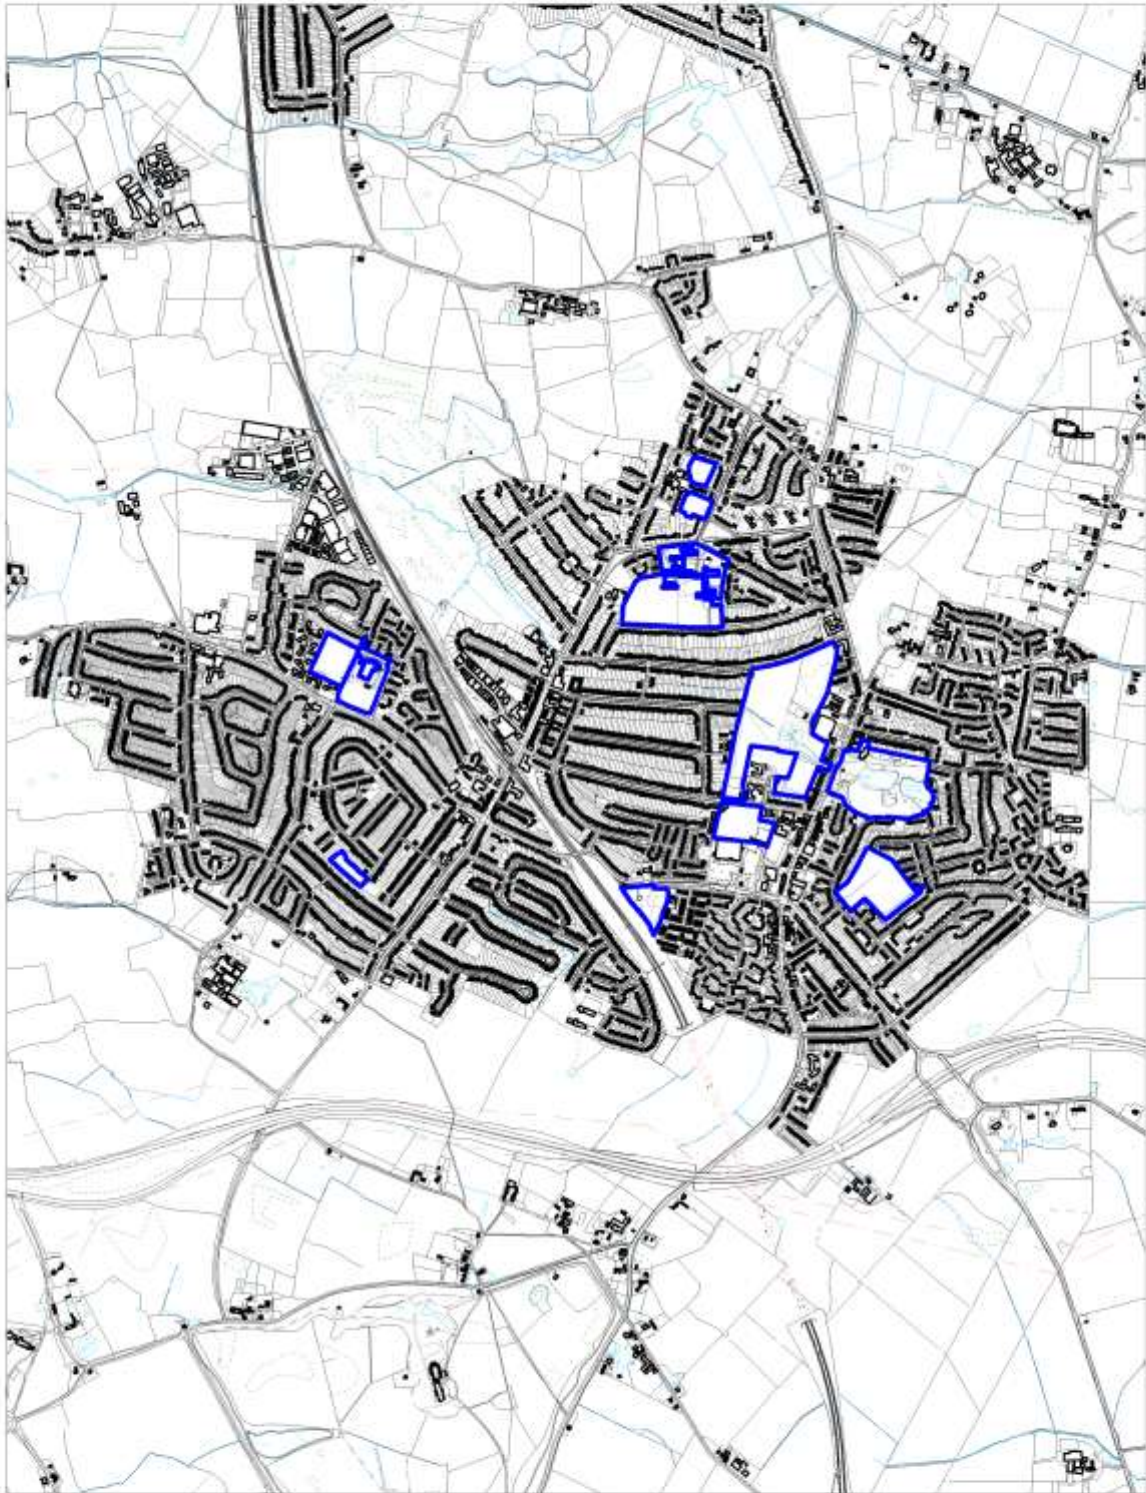

Major Green Spaces
Policy SADM 30: Potters Bar

Crown copyright and may lead to prosecution or civil proceedings.
Hertsmere Borough Council. Licence No 100017426

Scale 1:14000