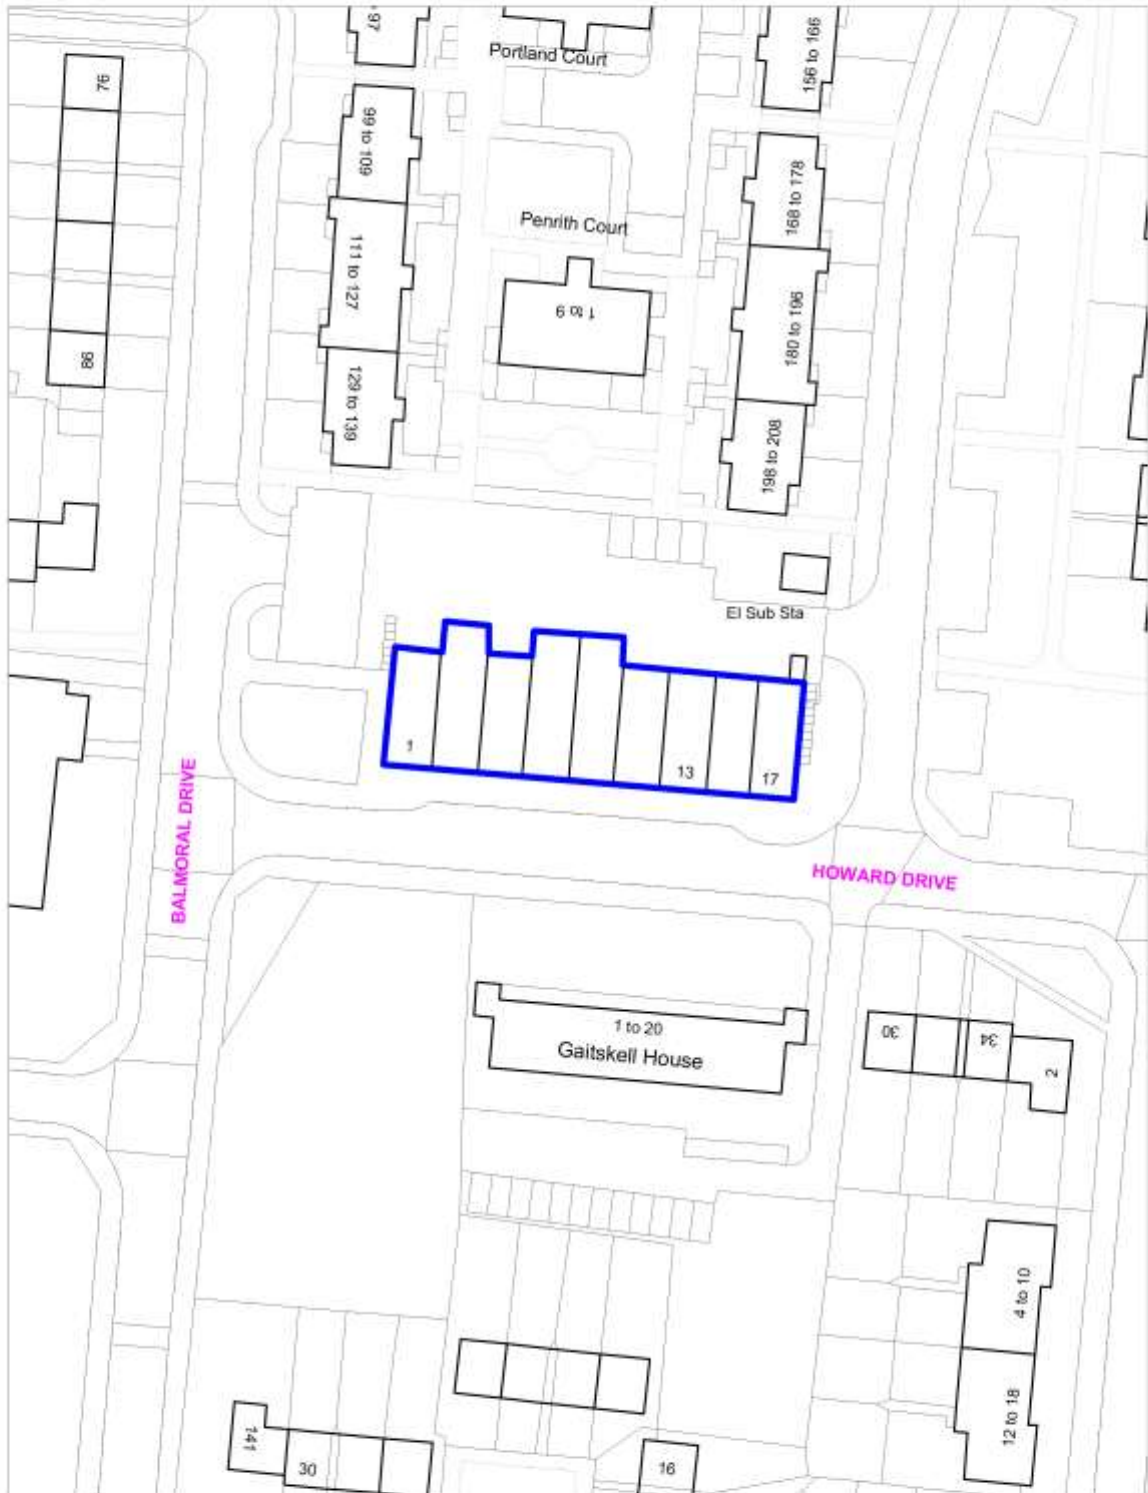

Neighbourhood Parade
Policy SADM 39: Howard Drive, Borehamwood

Crown copyright and may lead to prosecution or civil proceedings.
Hertsmere Borough Council. Licence No: 100017426

Scale 1:500