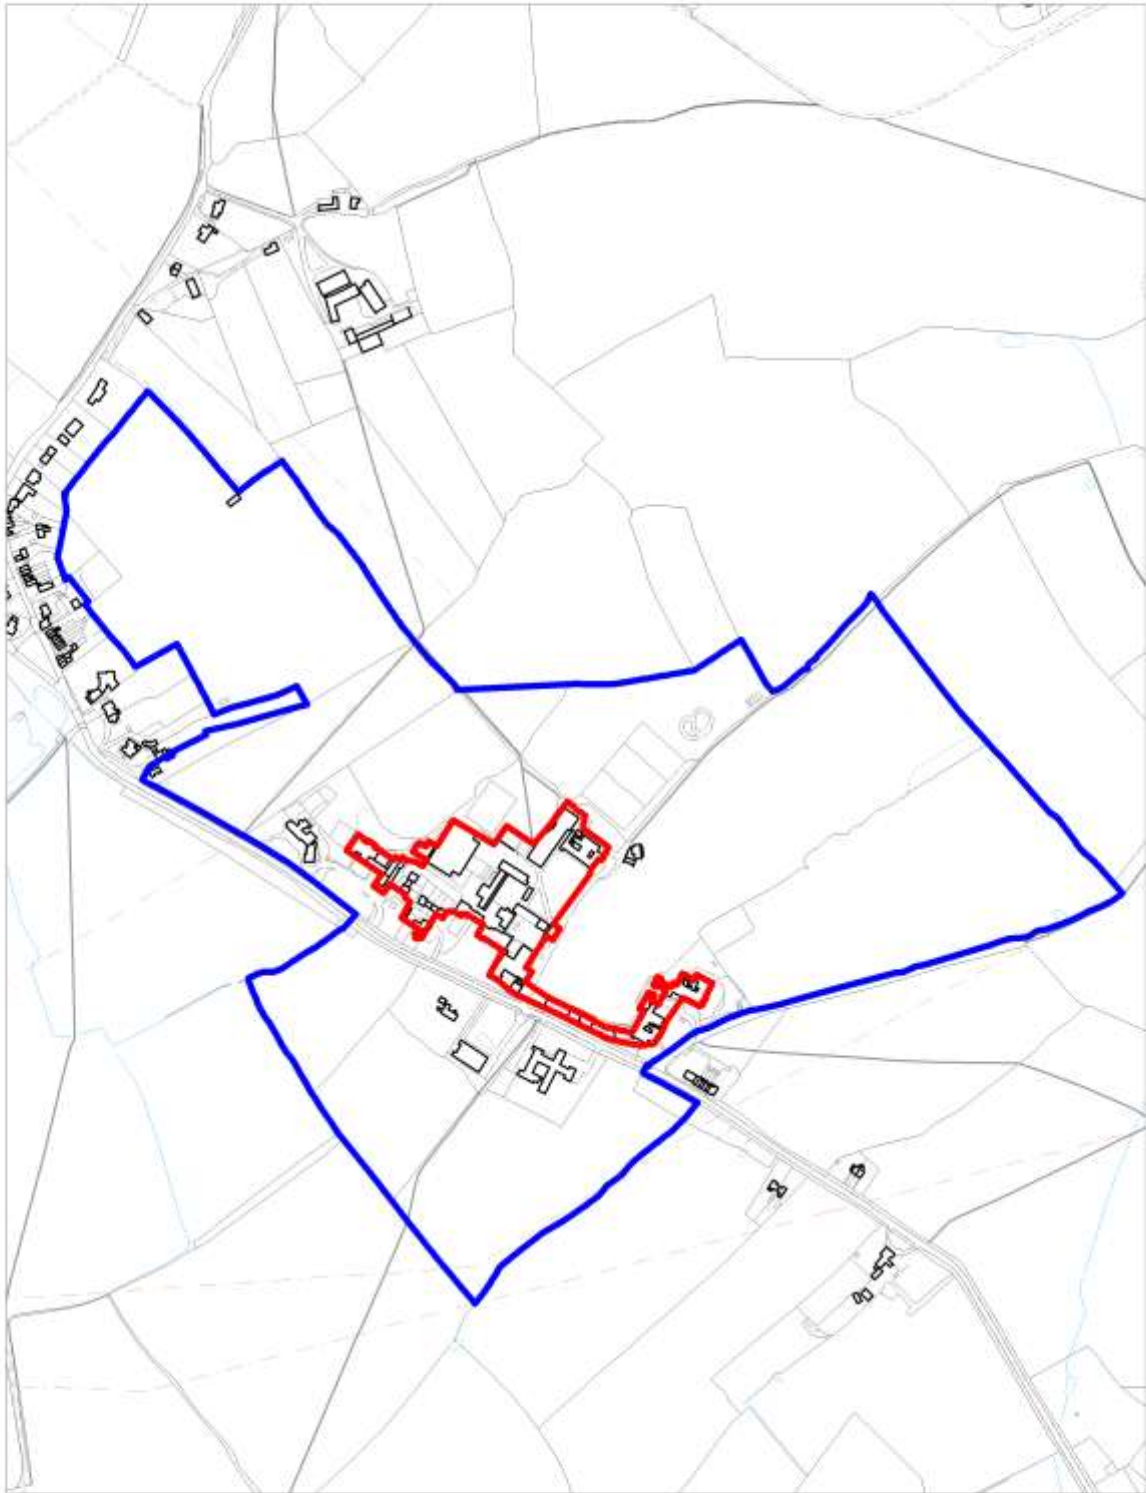

Scale 1:3000

Key Green Belt Sites
Policy SADM 21: Aldenham School, Letchmore Heath

Crown copyright and may lead to prosecution or civil proceedings.
Herbivore Borough Council. Licence No 100017426

-  Site Boundary
-  Site Infill