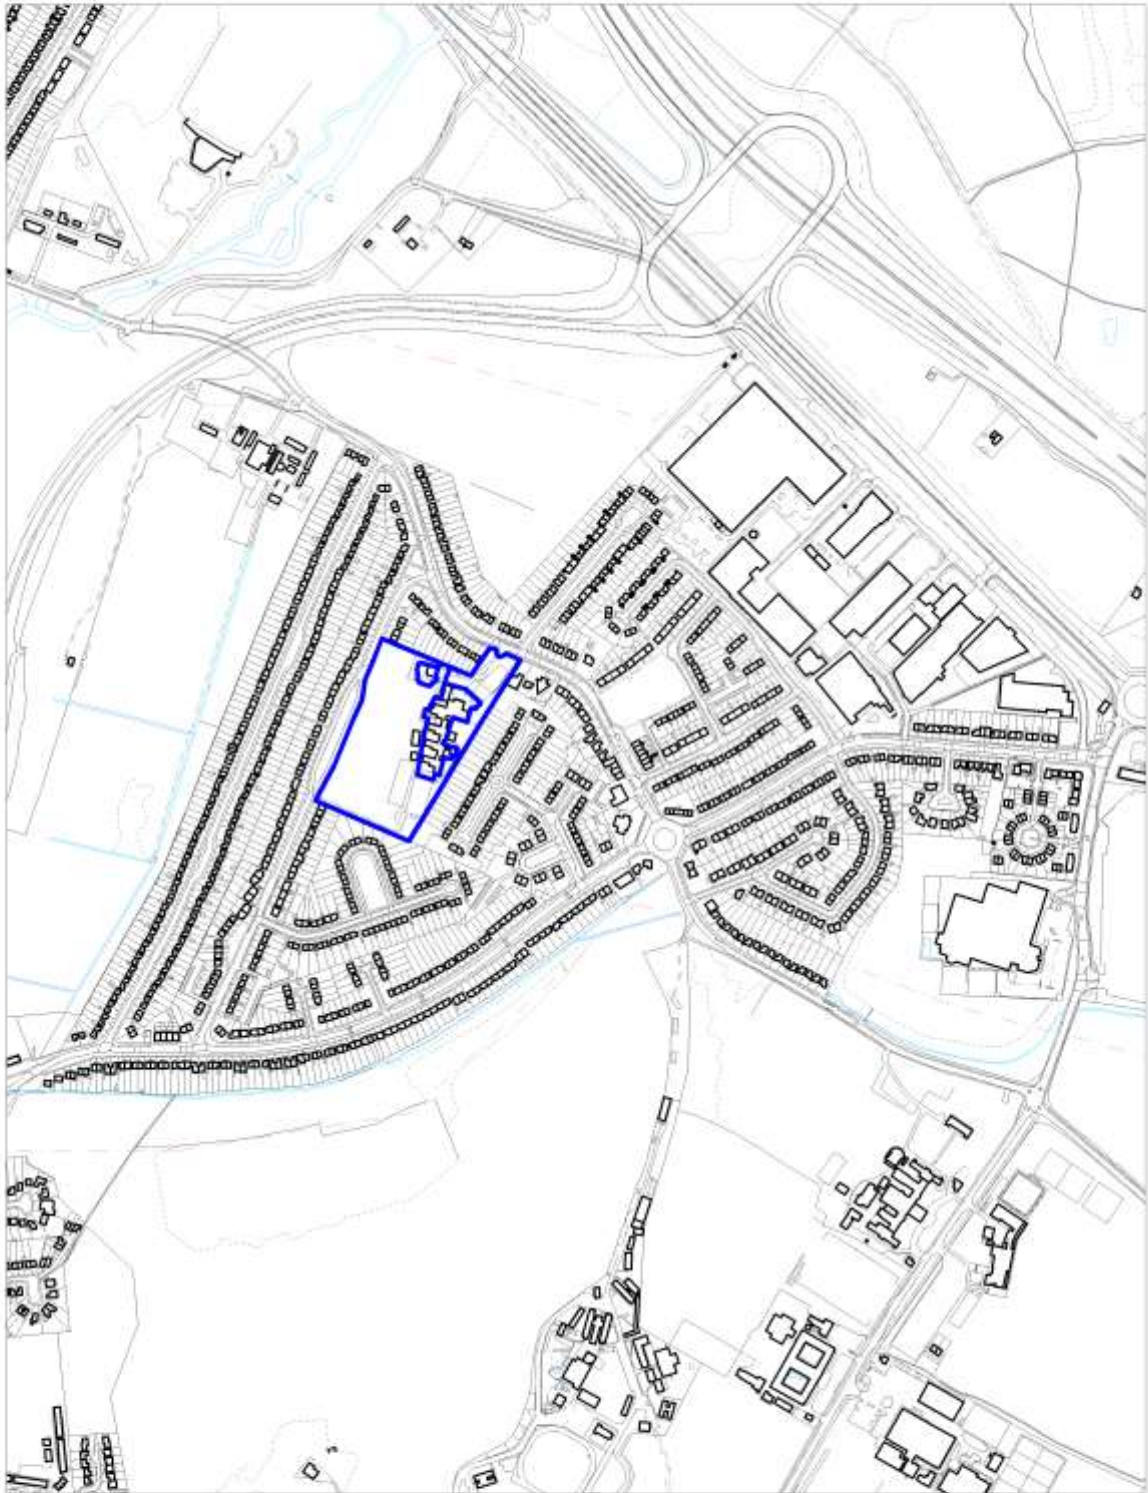

Major Green Spaces
Policy SADM 30: North Bushey

Crown copyright and may lead to prosecution or civil proceedings.
Herbarnere Borough Council. Licence No.100017426

Scale 1:5000