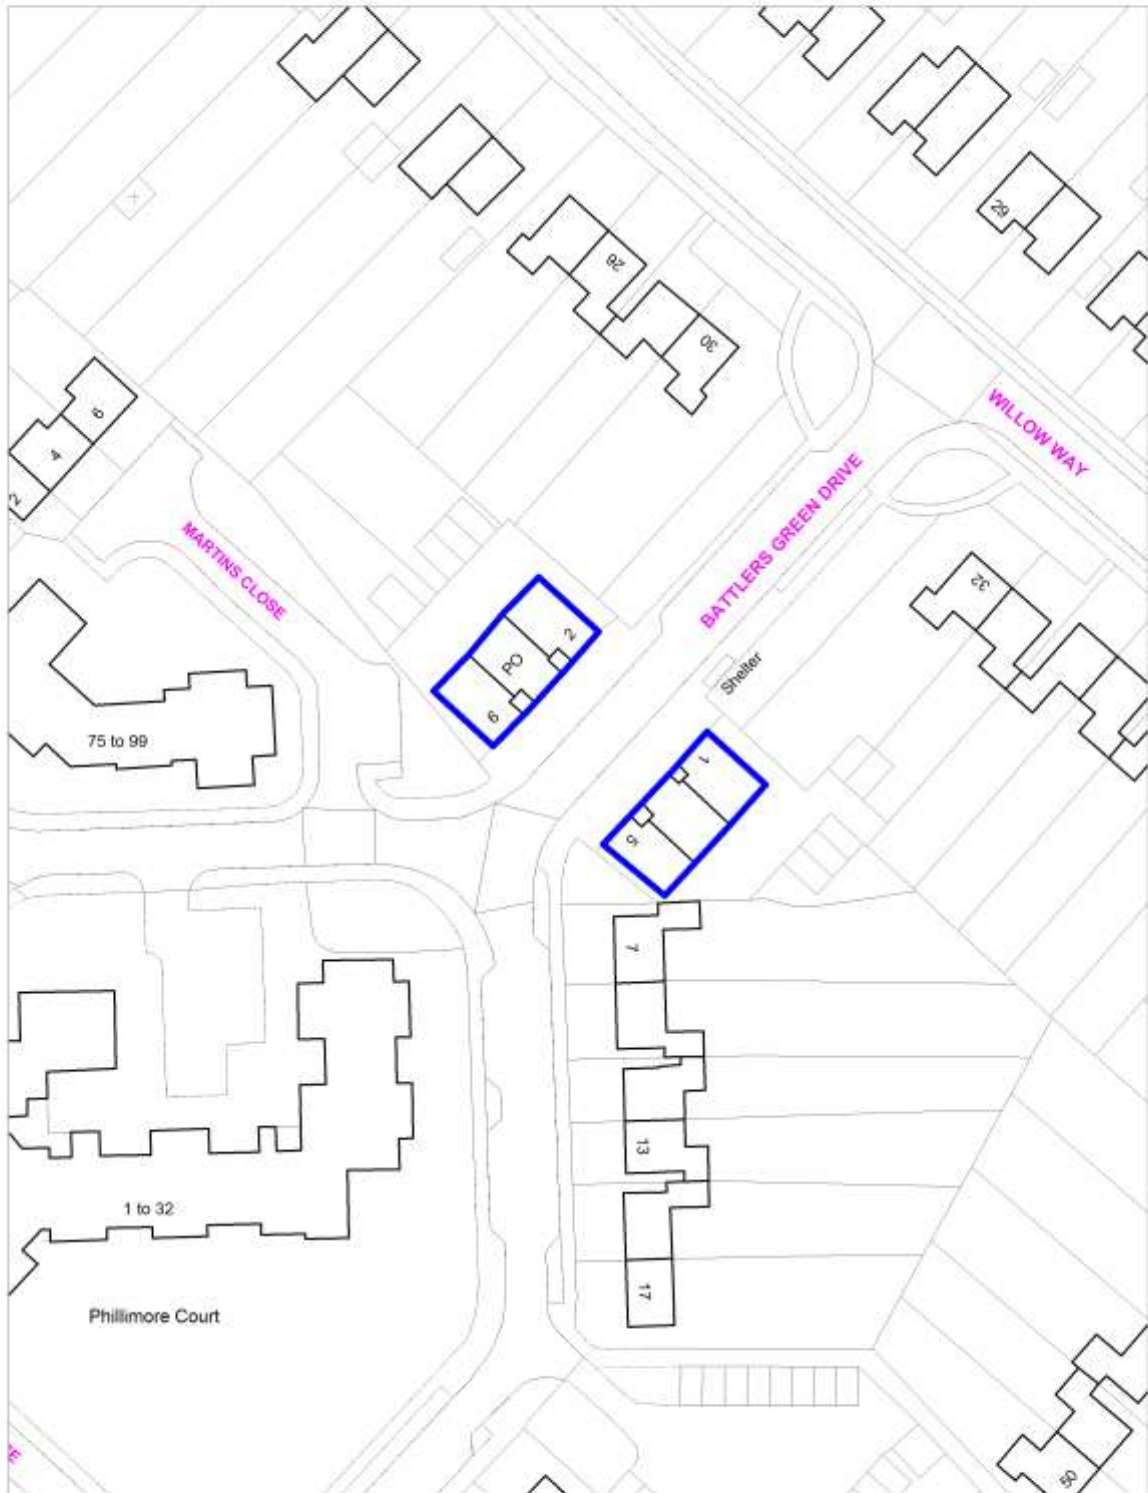

Neighbourhood Parade
Policy SADM 39: Battlers Green Drive, Radlett

Crown copyright and may lead to prosecution or civil proceedings.
Hertsmere Borough Council. Licence No:100017426

Scale 1:500