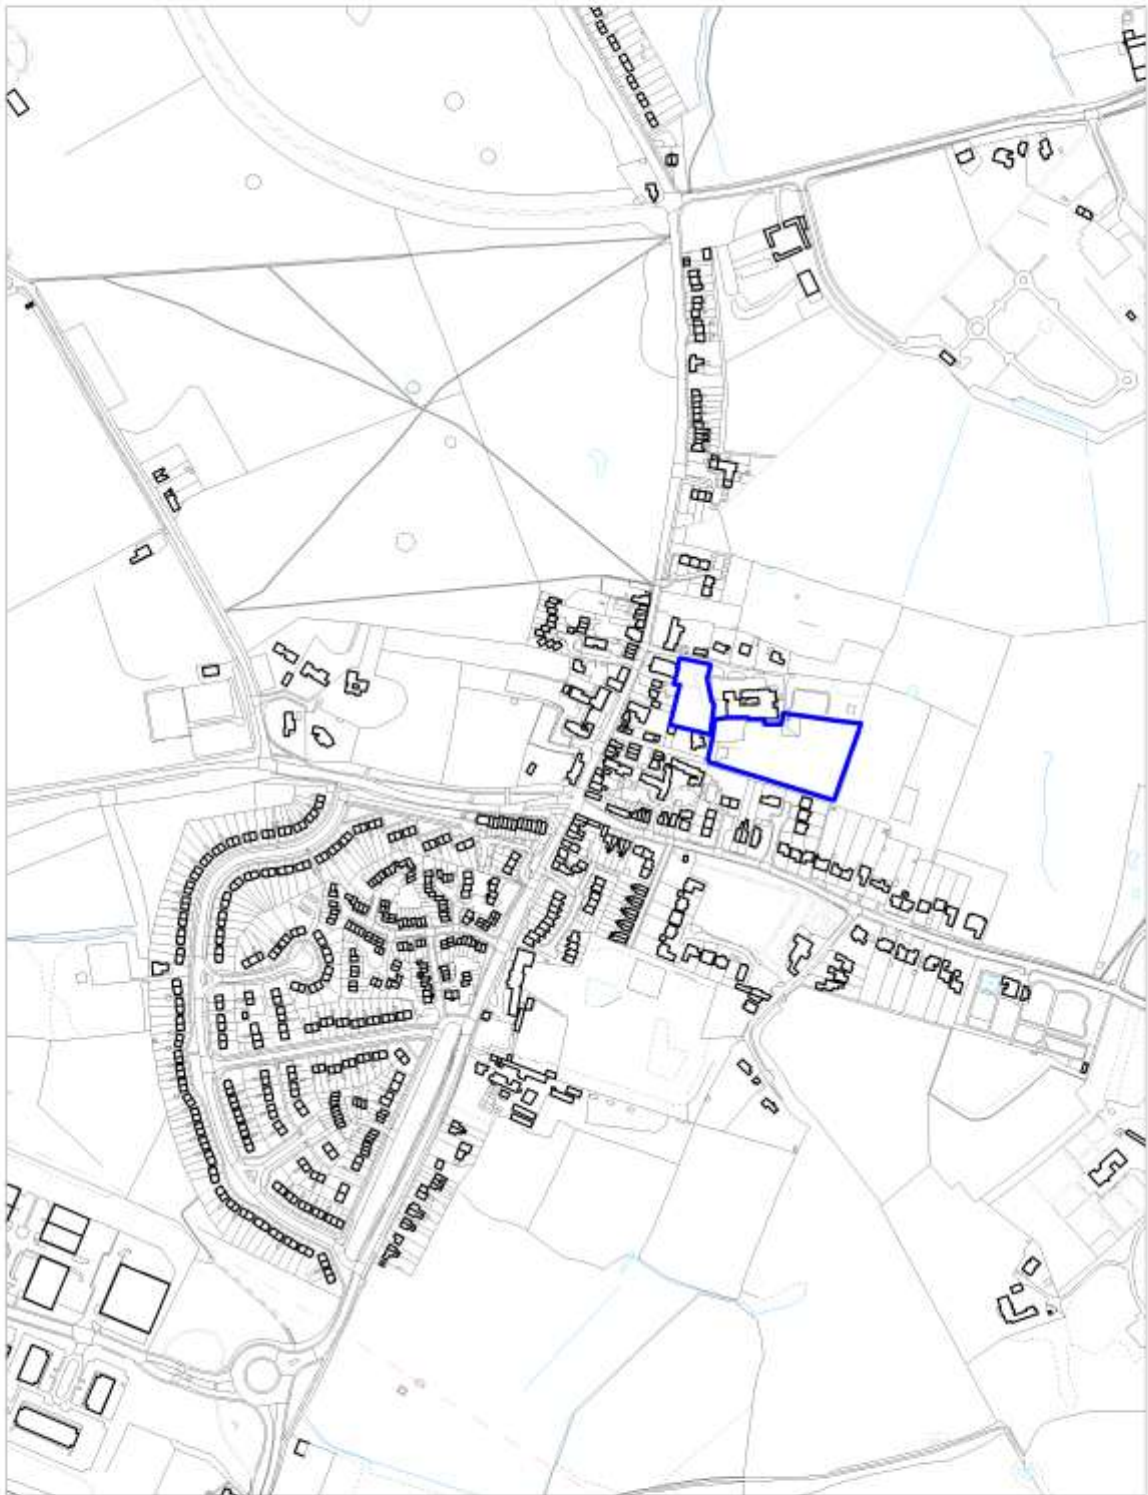

Scale 1:8000

Major Green Spaces
Policy SADM 30: Bushey

Crown copyright and may lead to prosecution or civil proceedings.
Herbarnere Borough Council. Licence No.100017426

Scale 1:8000

Major Green Spaces
Policy SADM 30: Elstree