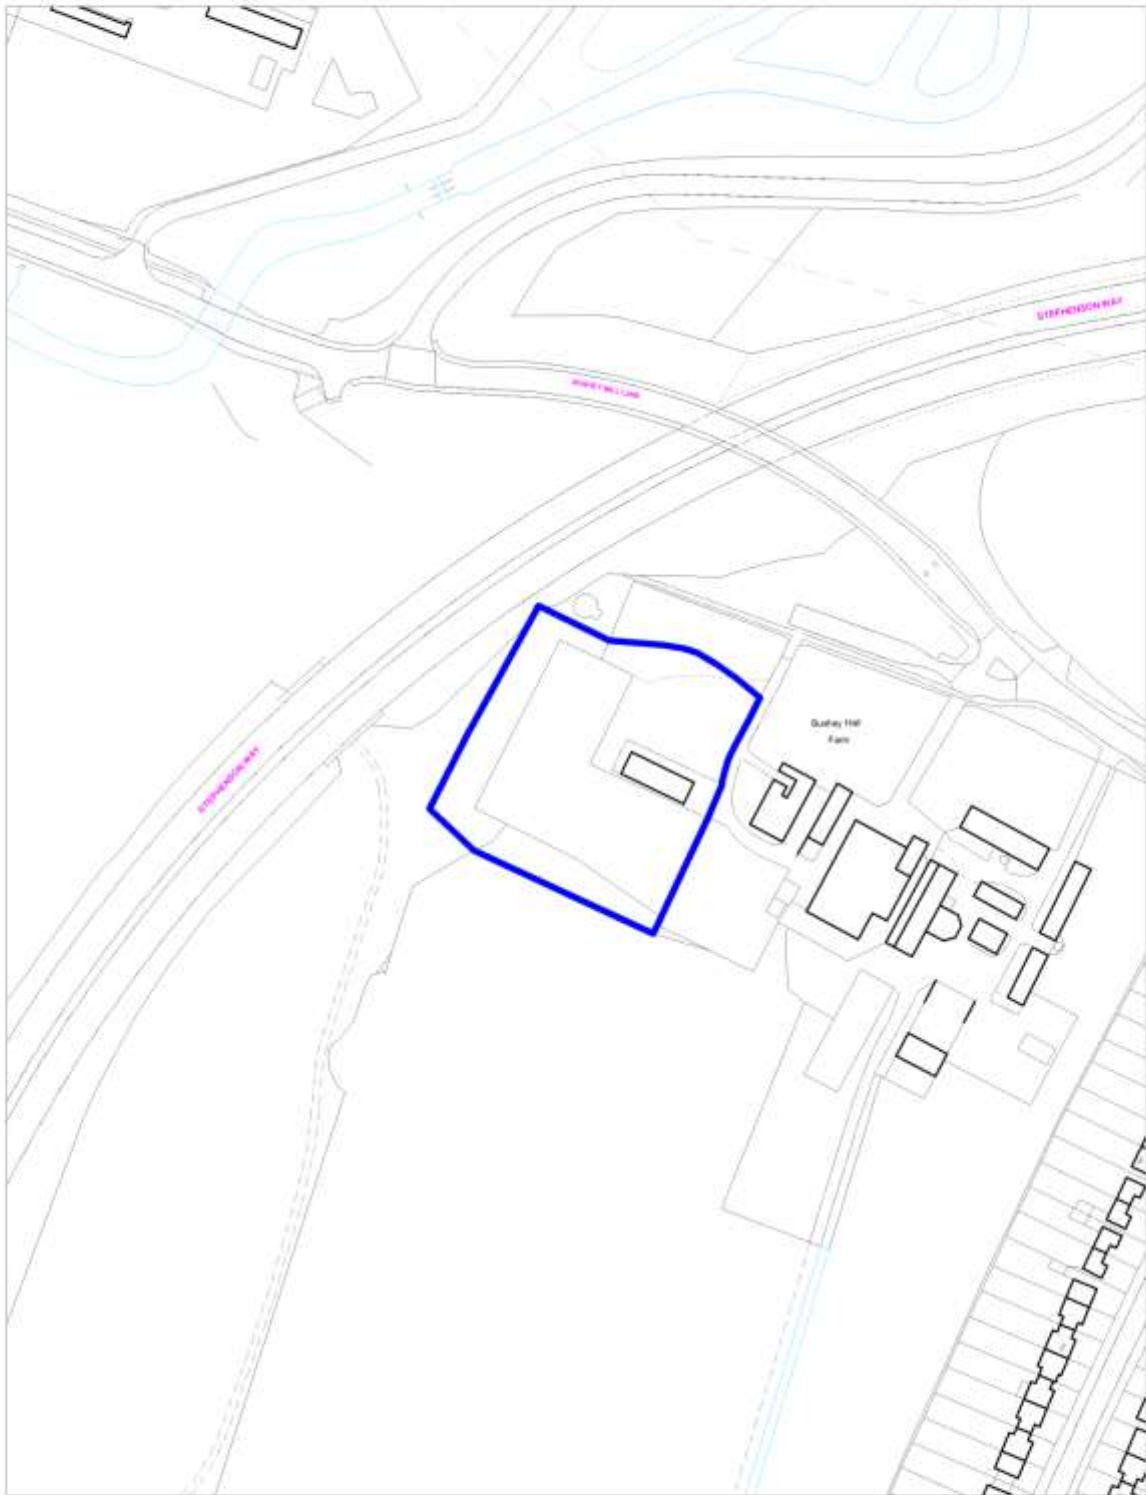

Scheduled Ancient Monuments
Policy SADM 26 : Bushey Hall Farm, Bushey

Crown copyright and may lead to prosecution or civil proceedings.
Hertsmere Borough Council. Licence No:100017428

Scale 1:1250