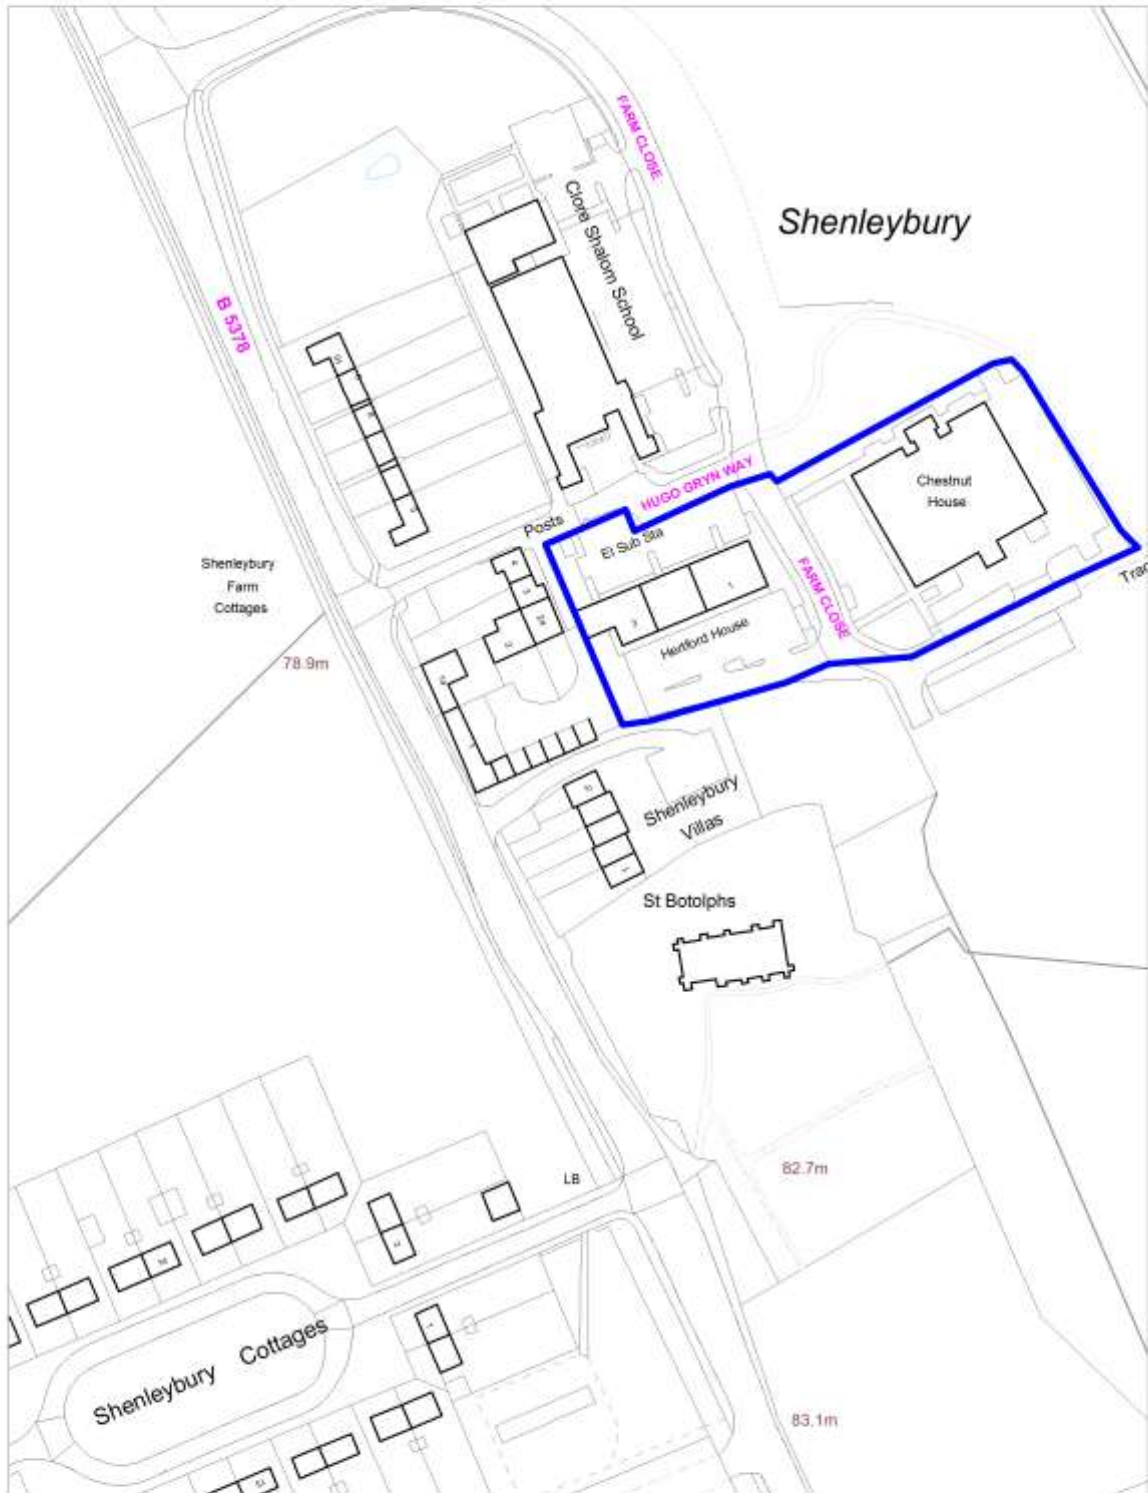

Locally Significant Employment Sites
Policy SADM 7: Farm Close sites, Shenley

Crown copyright and may lead to prosecution or civil proceedings.
Herbemere Borough Council. Licence No:100017426

Scale 1:1000