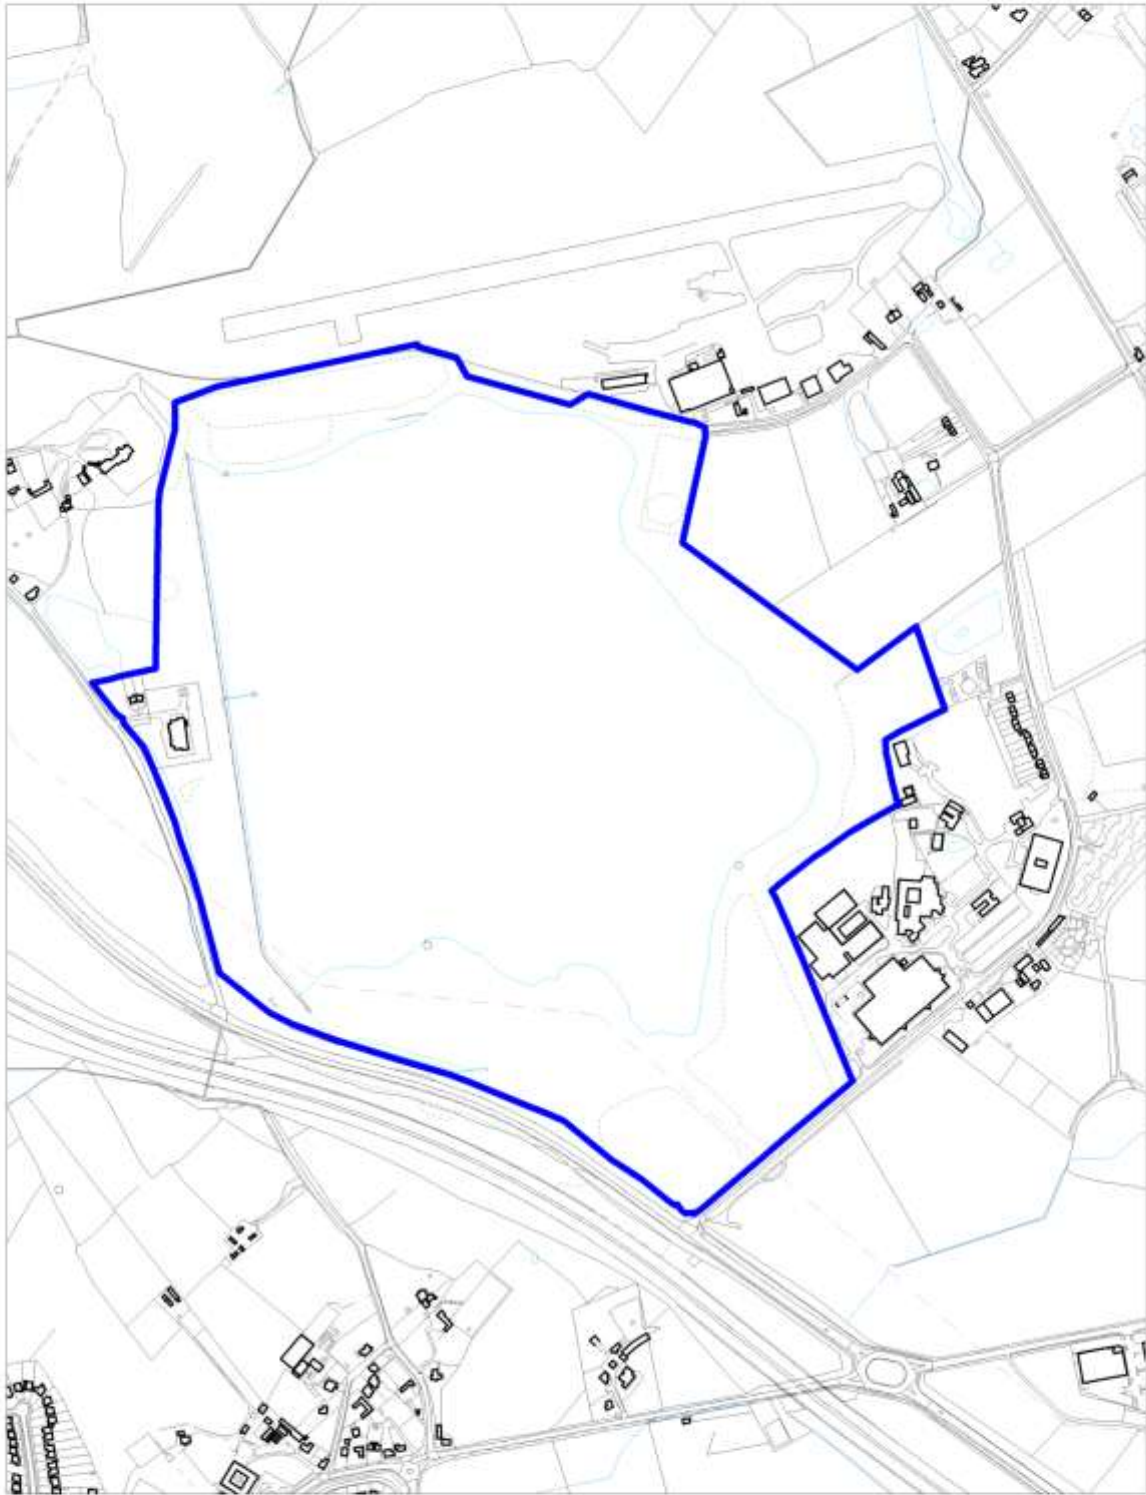

Local Nature Reserves
Policy SADM 9: Hillfield Park Reservoir, Aldenham

Crown copyright and may lead to prosecution or civil proceedings.
Hertsmere Borough Council. Licence No: 100017426

Scale 1:5000