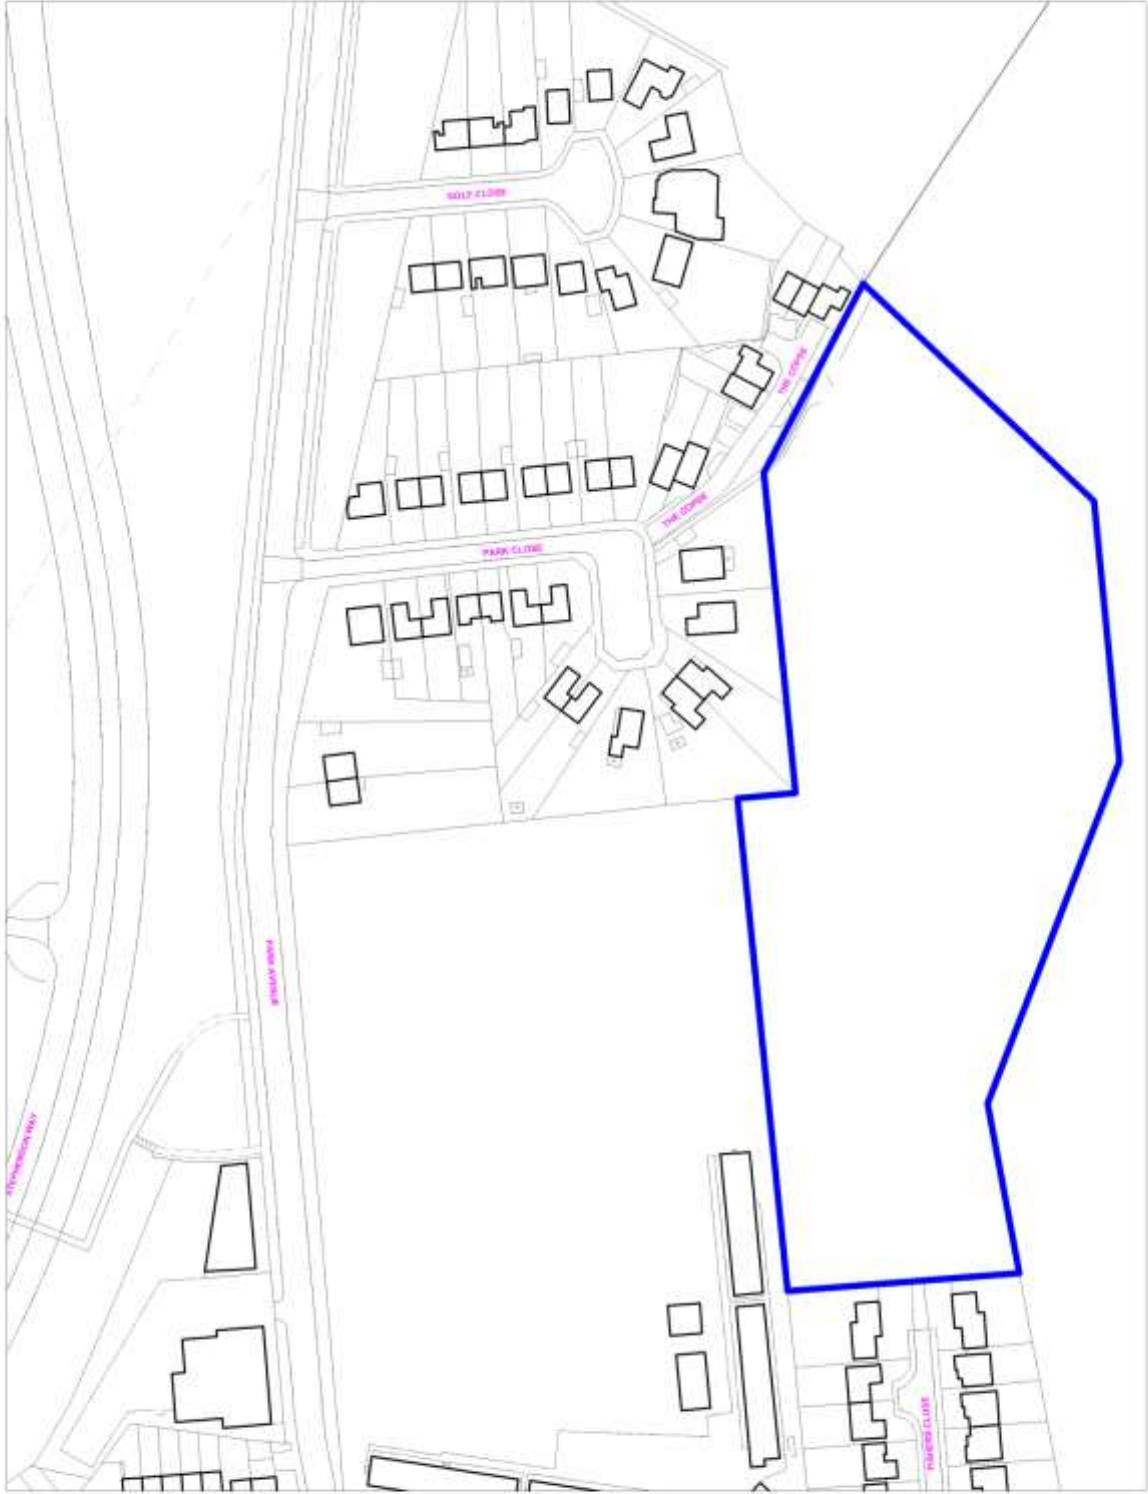

Local Nature Reserves
Policy SADM 9: Fishers Field, Bushey

Crown copyright and may lead to prosecution or civil proceedings.
Hertsmere Borough Council. Licence No:100017426

Scale 1:1000