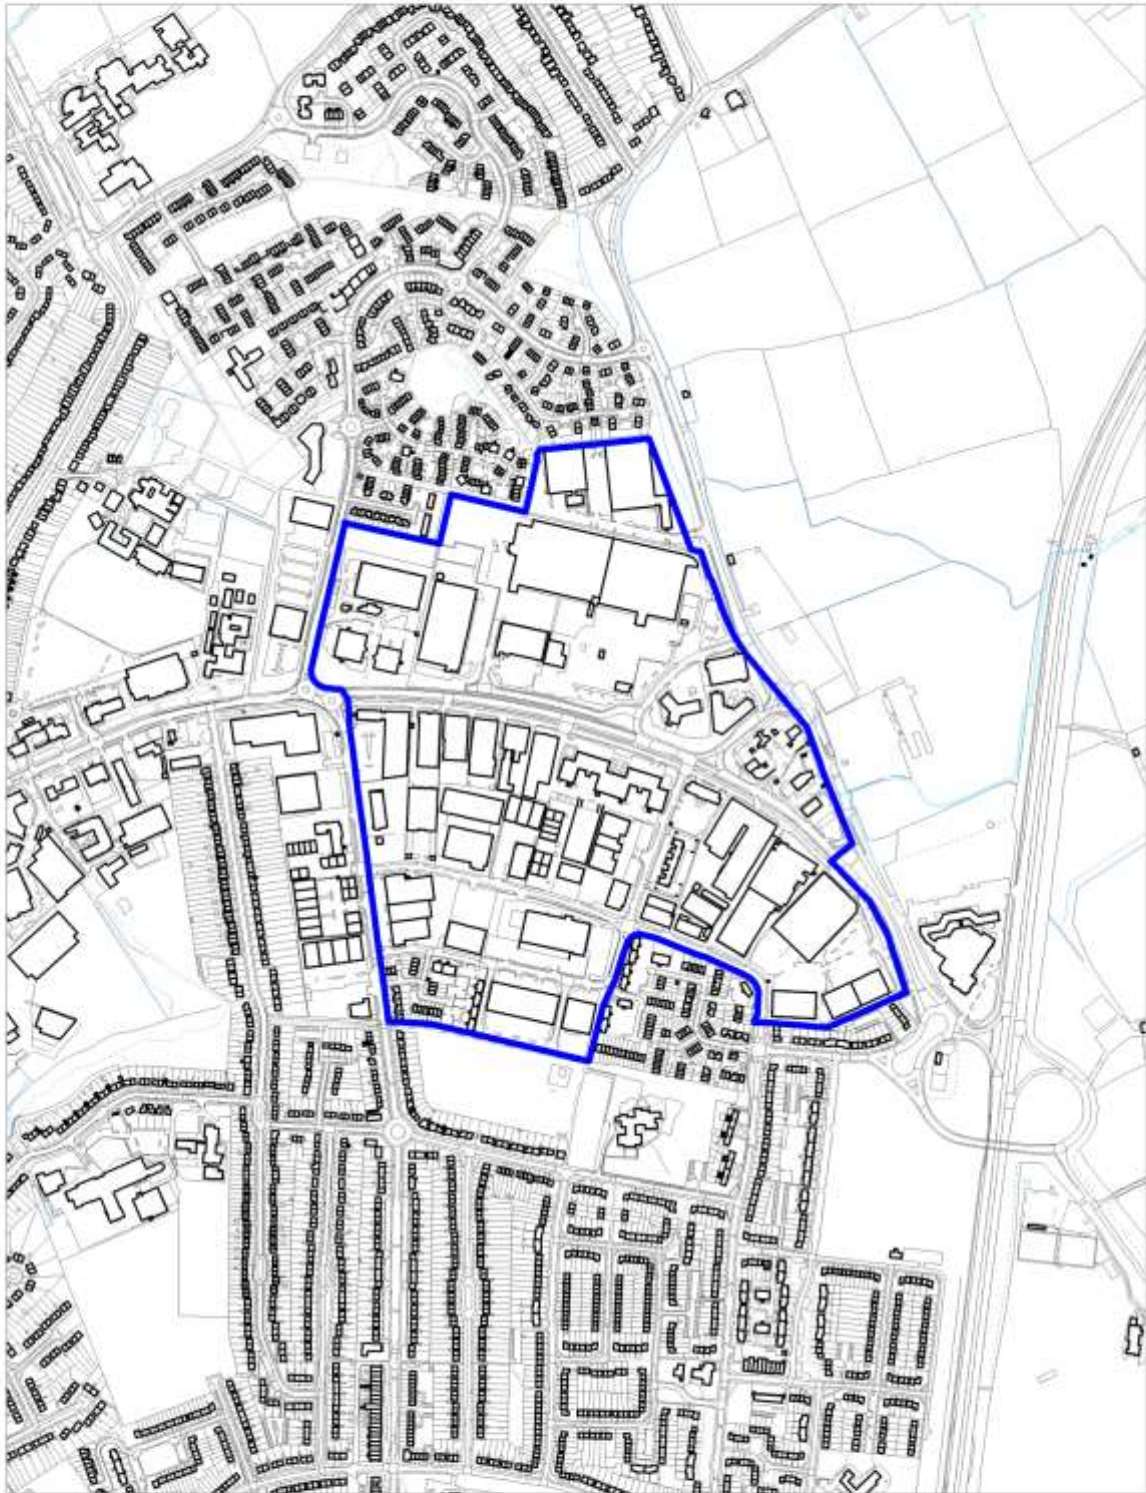

Scale 1:1000

Employment Areas
Policy SADM 5: Elstree Way, Borehamwood

Crown copyright and may lead to prosecution or civil proceedings.
Hertsmere Borough Council. Licence No:100017426

Scale 1:5000

Employment Areas
Policy SADM 5: Stirling Way, Borehamwood