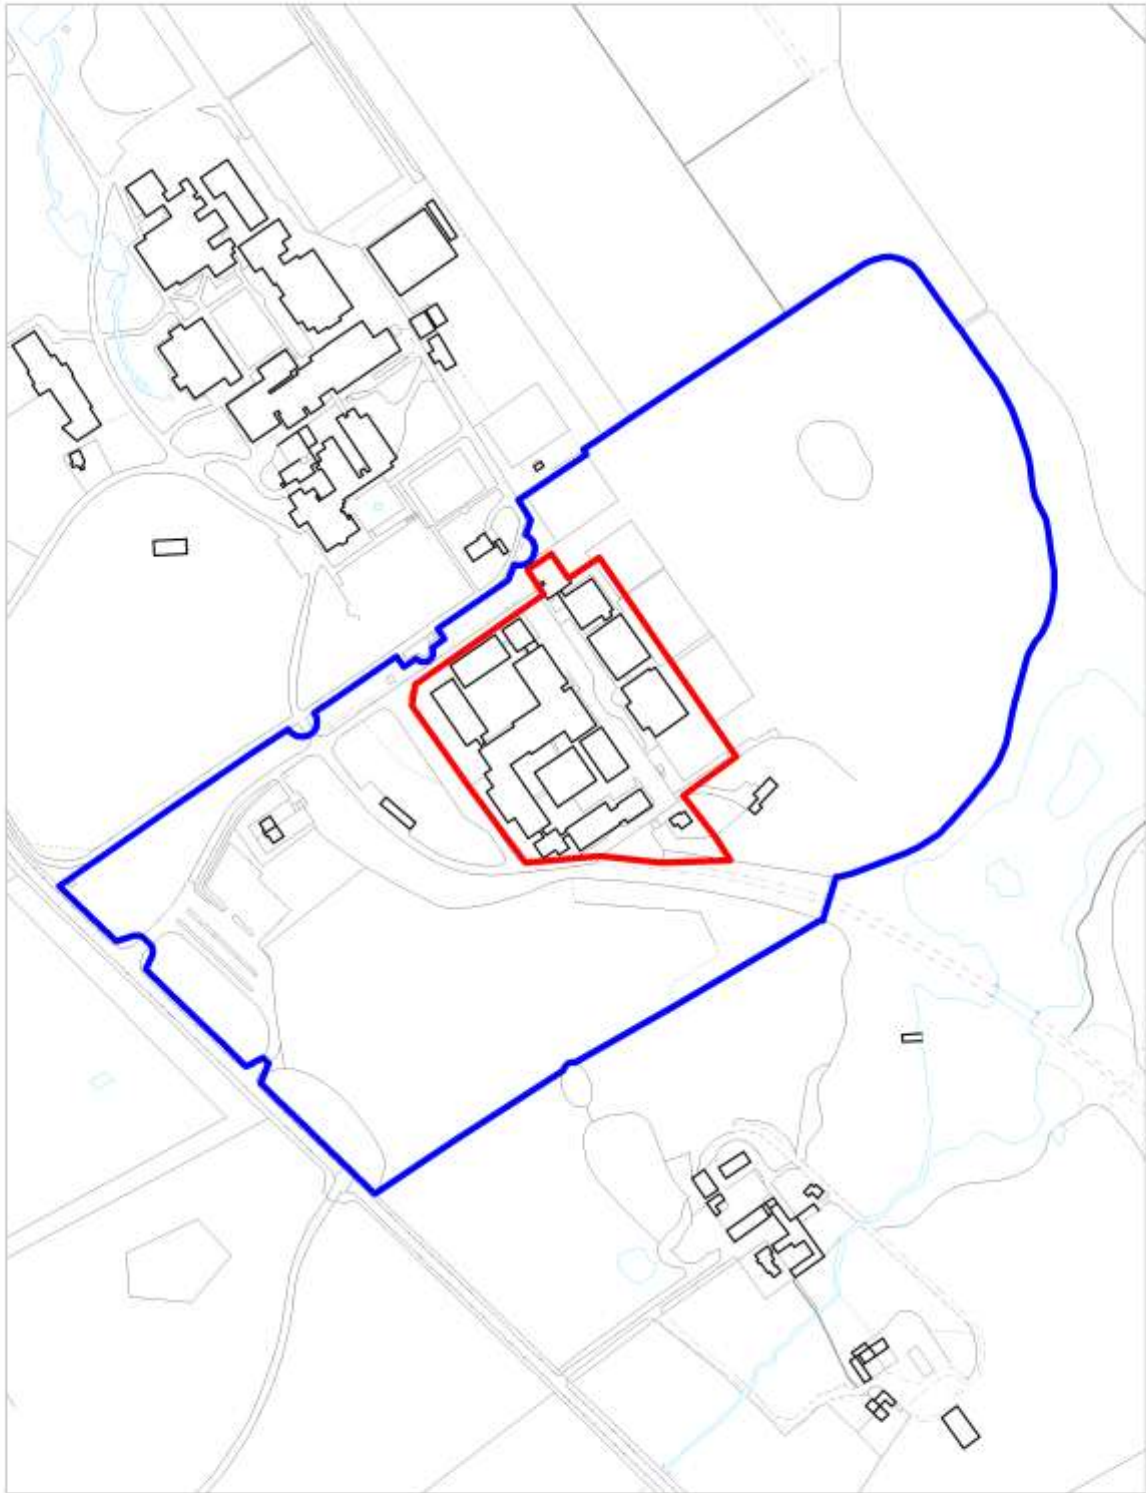

Key Green Belt Sites
Policy SADM 21: Haberdashers' Aske School (Girls) Elstree

Crown copyright and may lead to prosecution or civil proceedings.
Hertsmere Borough Council. Licence No: 100017426

- Site Boundary
- Site Infill

Scale 1:2500