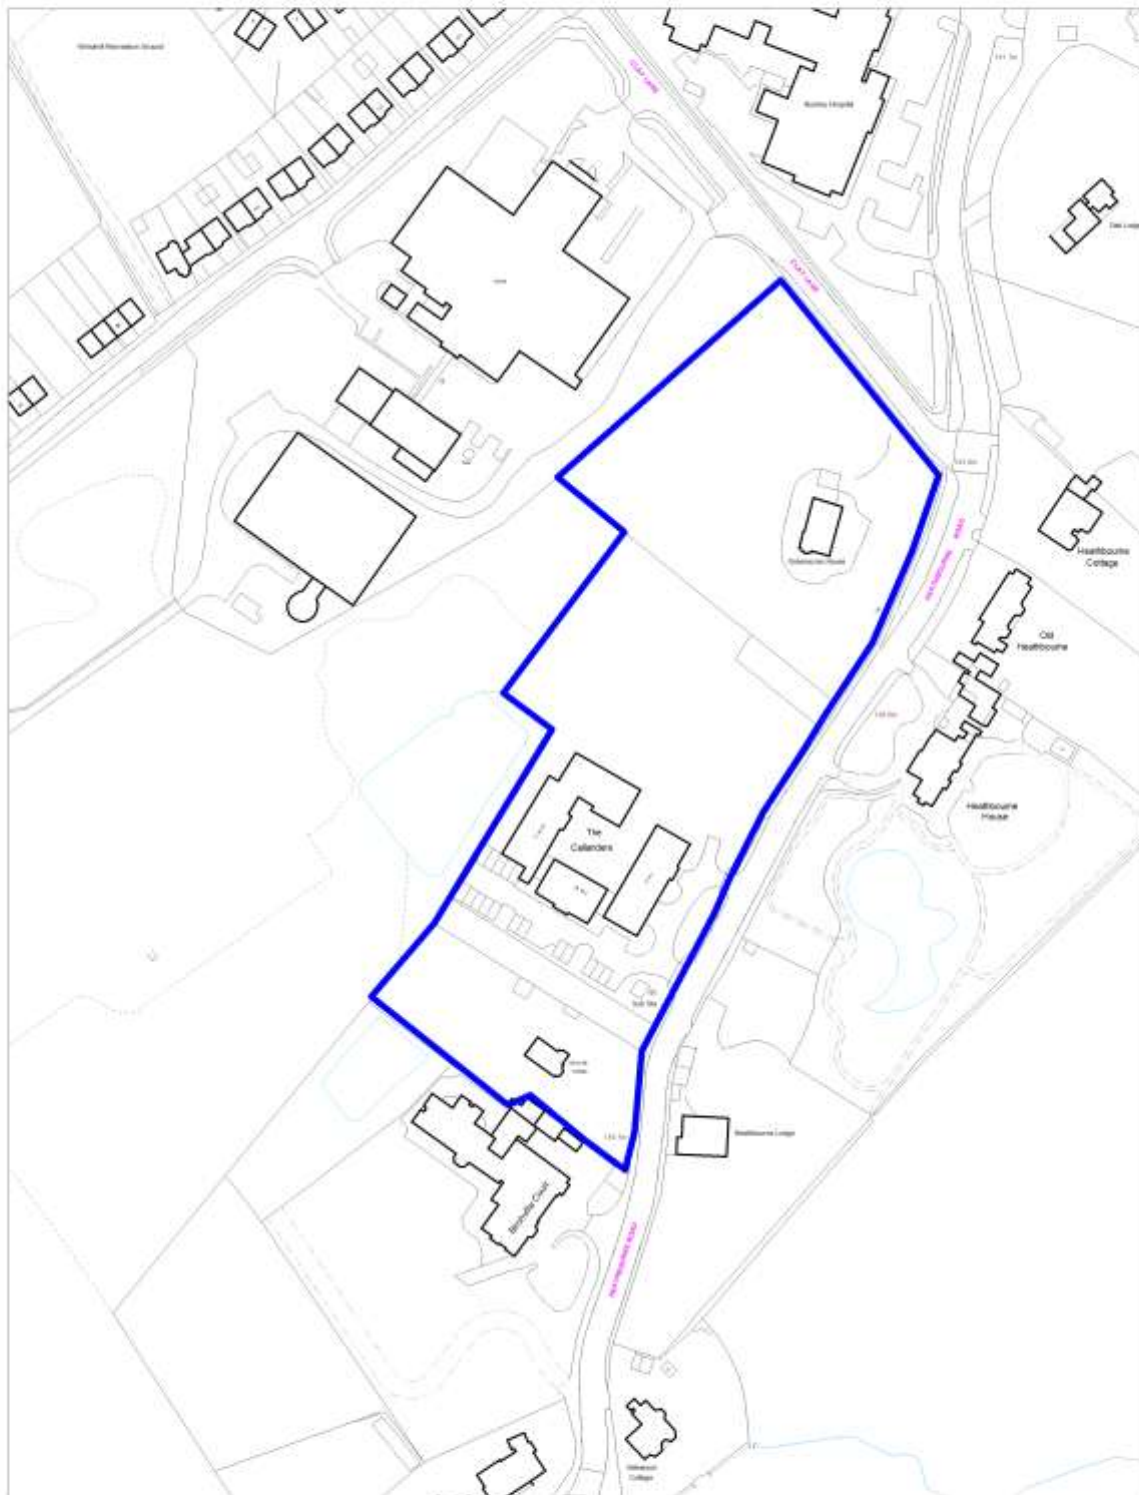

Safeguarded Land for Housing
Policy SADM2: Land bounded by Heathbourne Road, Windmill Lane & Clay Lane

Crown copyright and may lead to prosecution or civil proceedings.
Herbarnere Borough Council. Licence No:100017426

Scale 1:1250