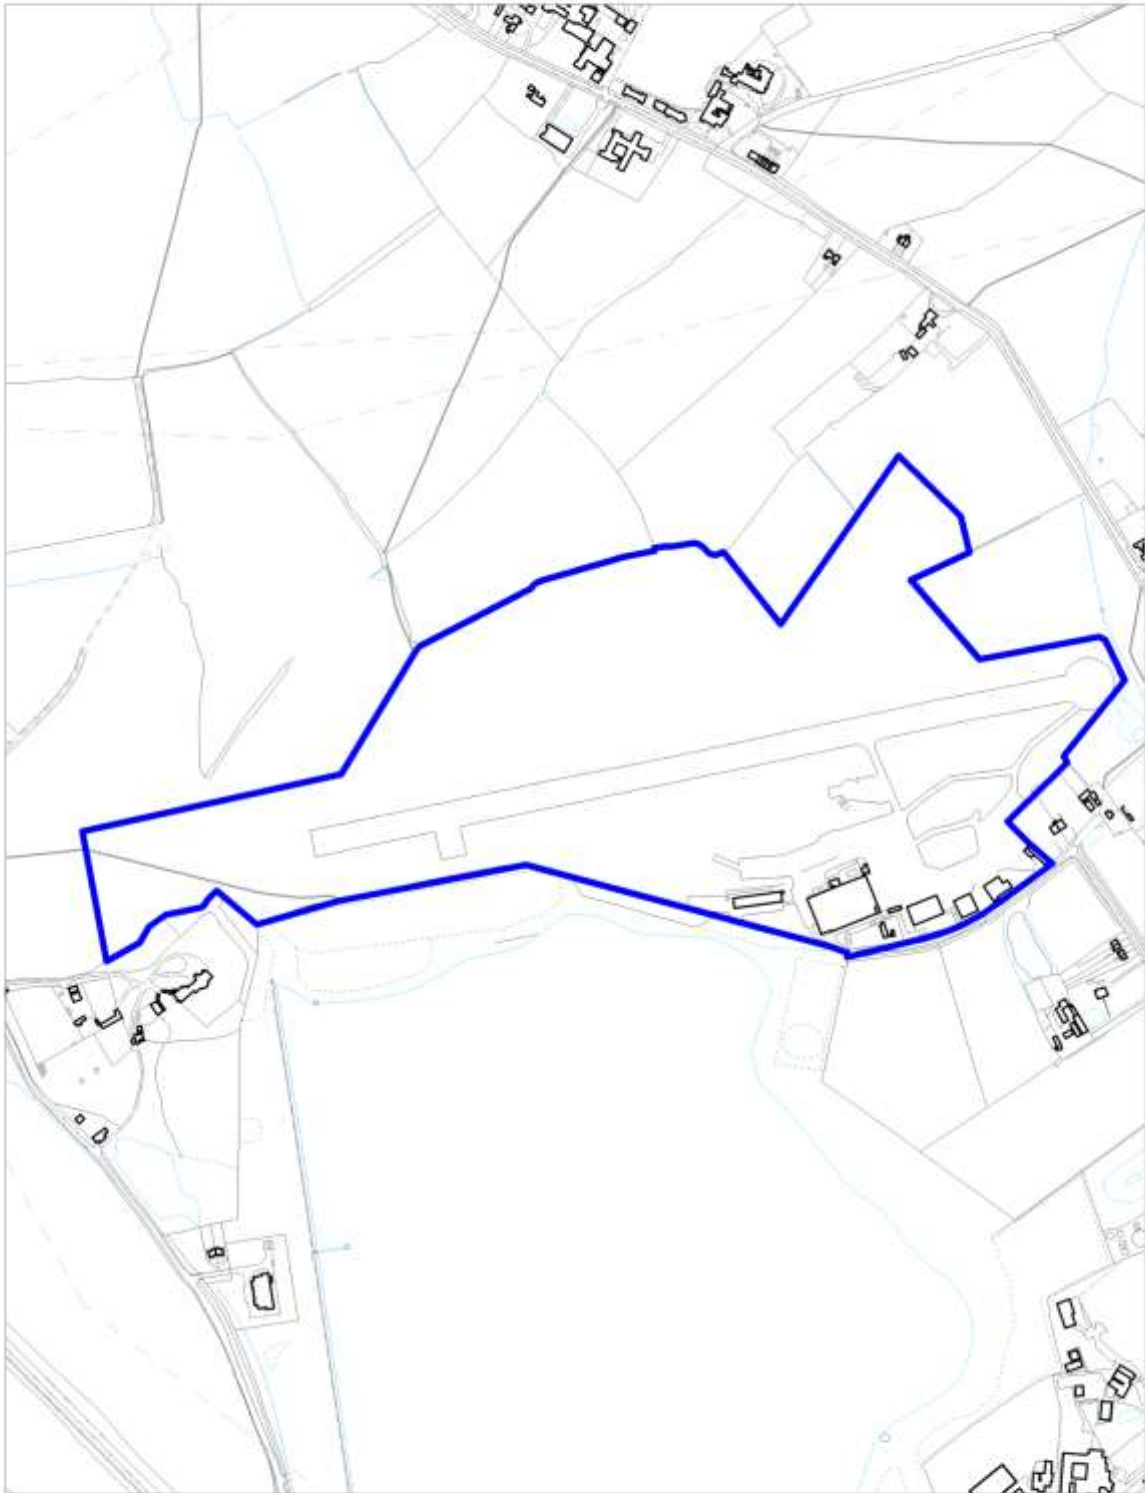

Key Green Belt Sites
Policy SADM 21: Elstree Aerodrome, Elstree

Crown copyright and may lead to prosecution or civil proceedings.
Hertsmere Borough Council. Licence No:100017428

Scale 1:4500