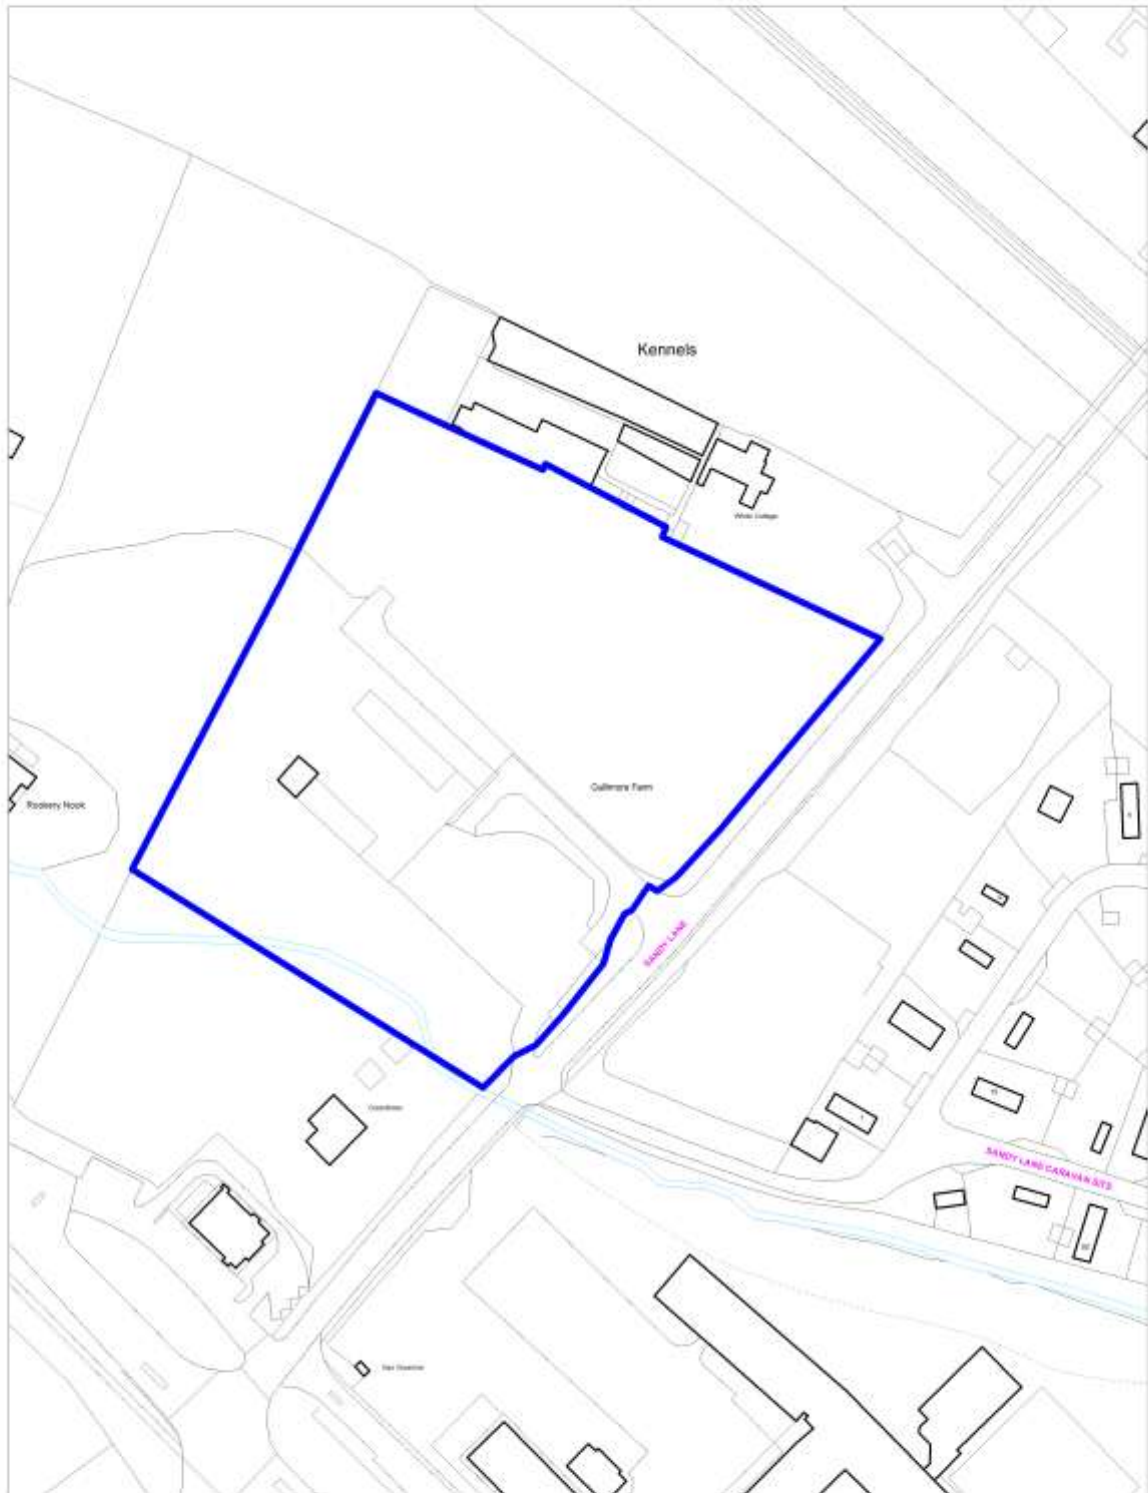

Existing Authorised Gypsy & Traveller Sites
Policy SADM 4: GT2 Gullimore Farm, Sandy Lane, Bushey

Crown copyright and may lead to prosecution or civil proceedings.
Hertsmere Borough Council. Licence No:100017426

Scale 1:1000