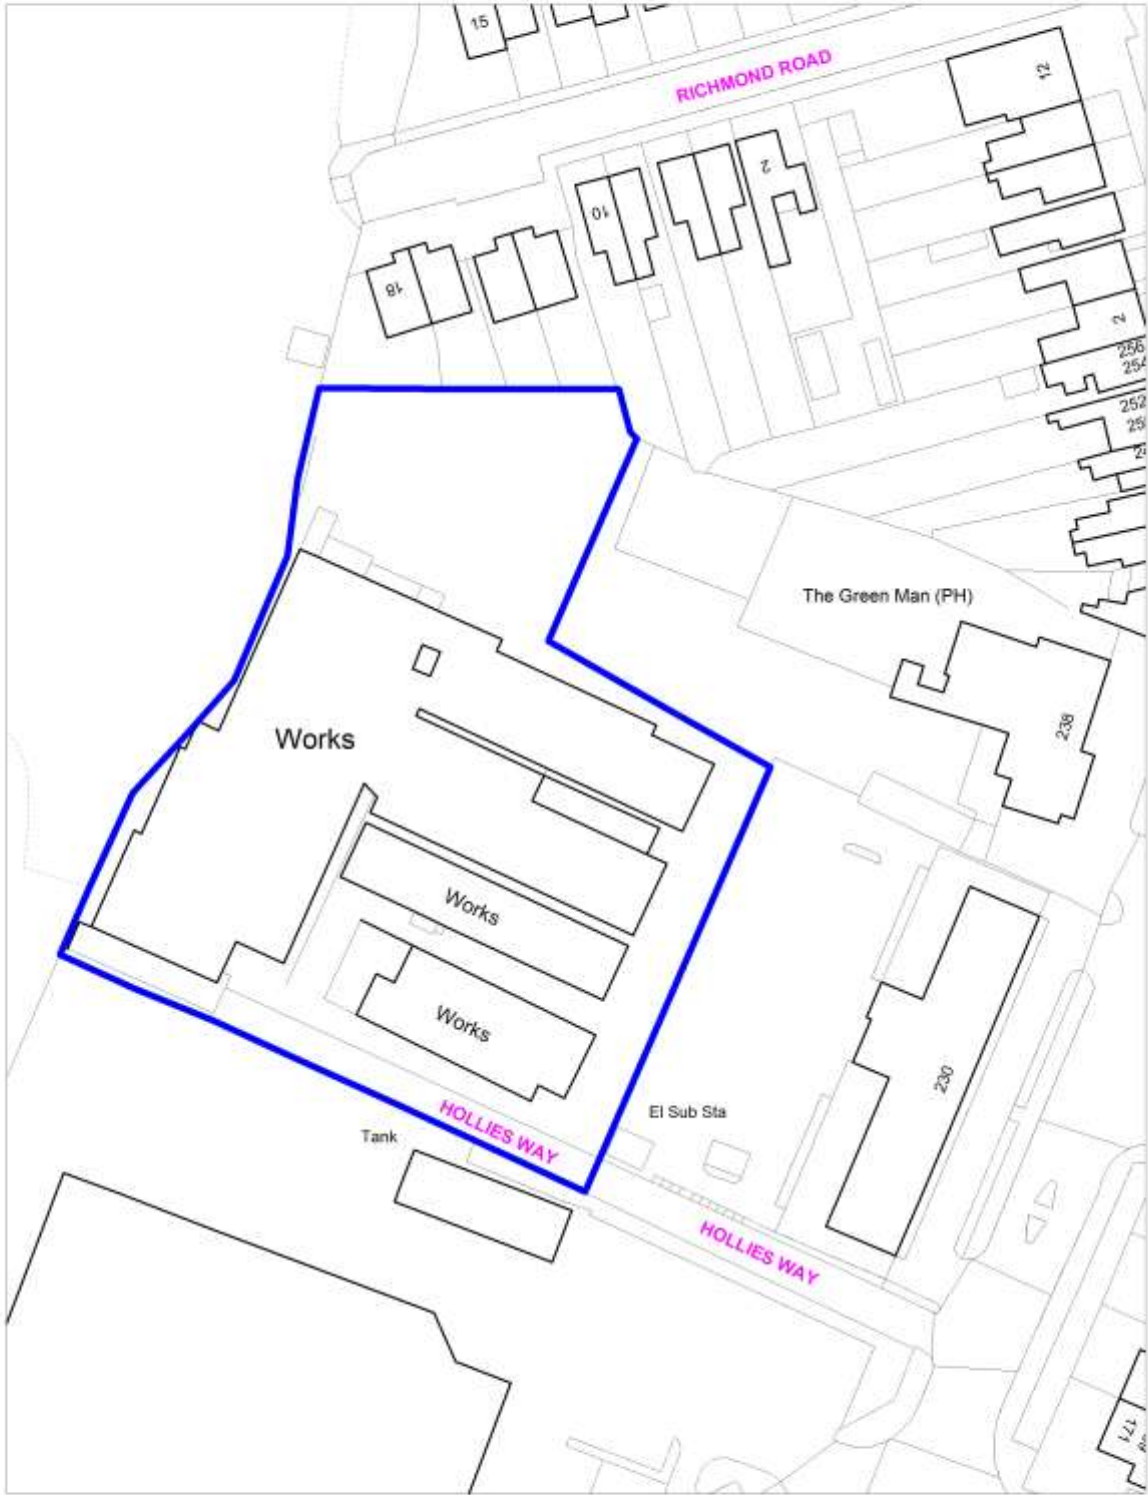

Locally Significant Employment Sites
Policy SADM 7: Hollies Way Business Park, Potters Bar

Crown copyright and may lead to prosecution or civil proceedings.
Hertsmere Borough Council. Licence No: 100017426

Scale 1:500