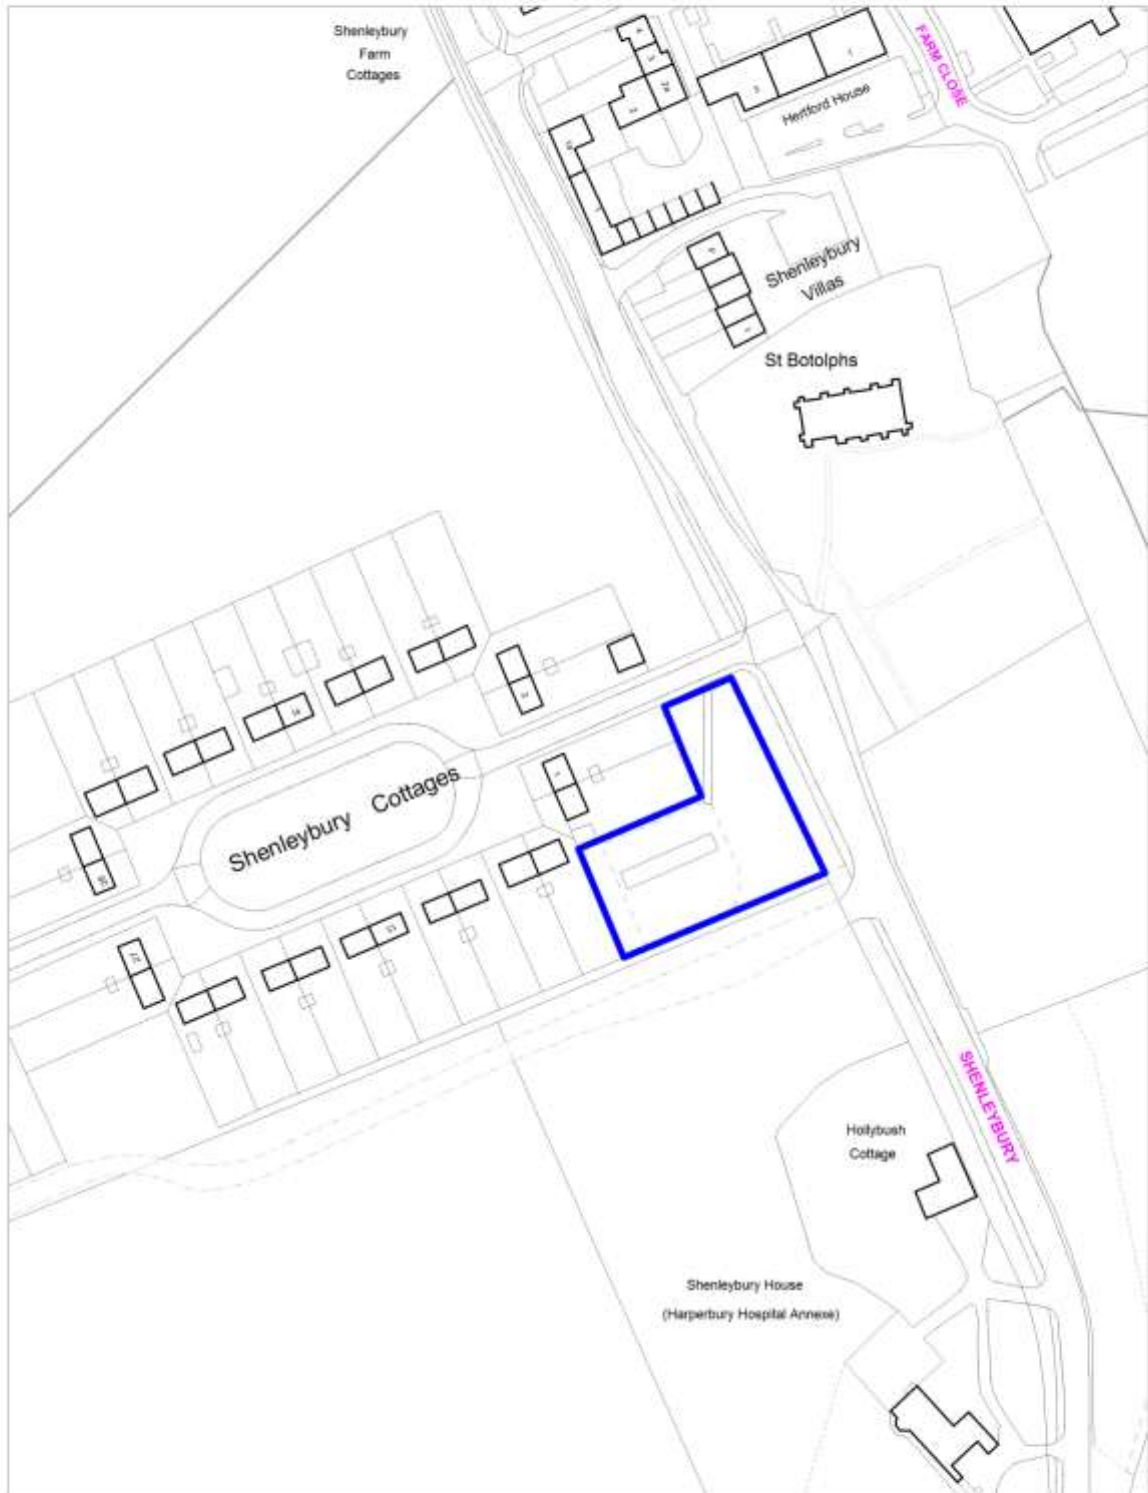

Existing Authorised Gypsy & Traveller Sites
Policy SADM 4: Woodlands Yard, Shenleybury Cottages, Shenley

Crown copyright and may lead to prosecution or civil proceedings.
Hertsmere Borough Council. Licence No: 100017428

Scale 1:1000