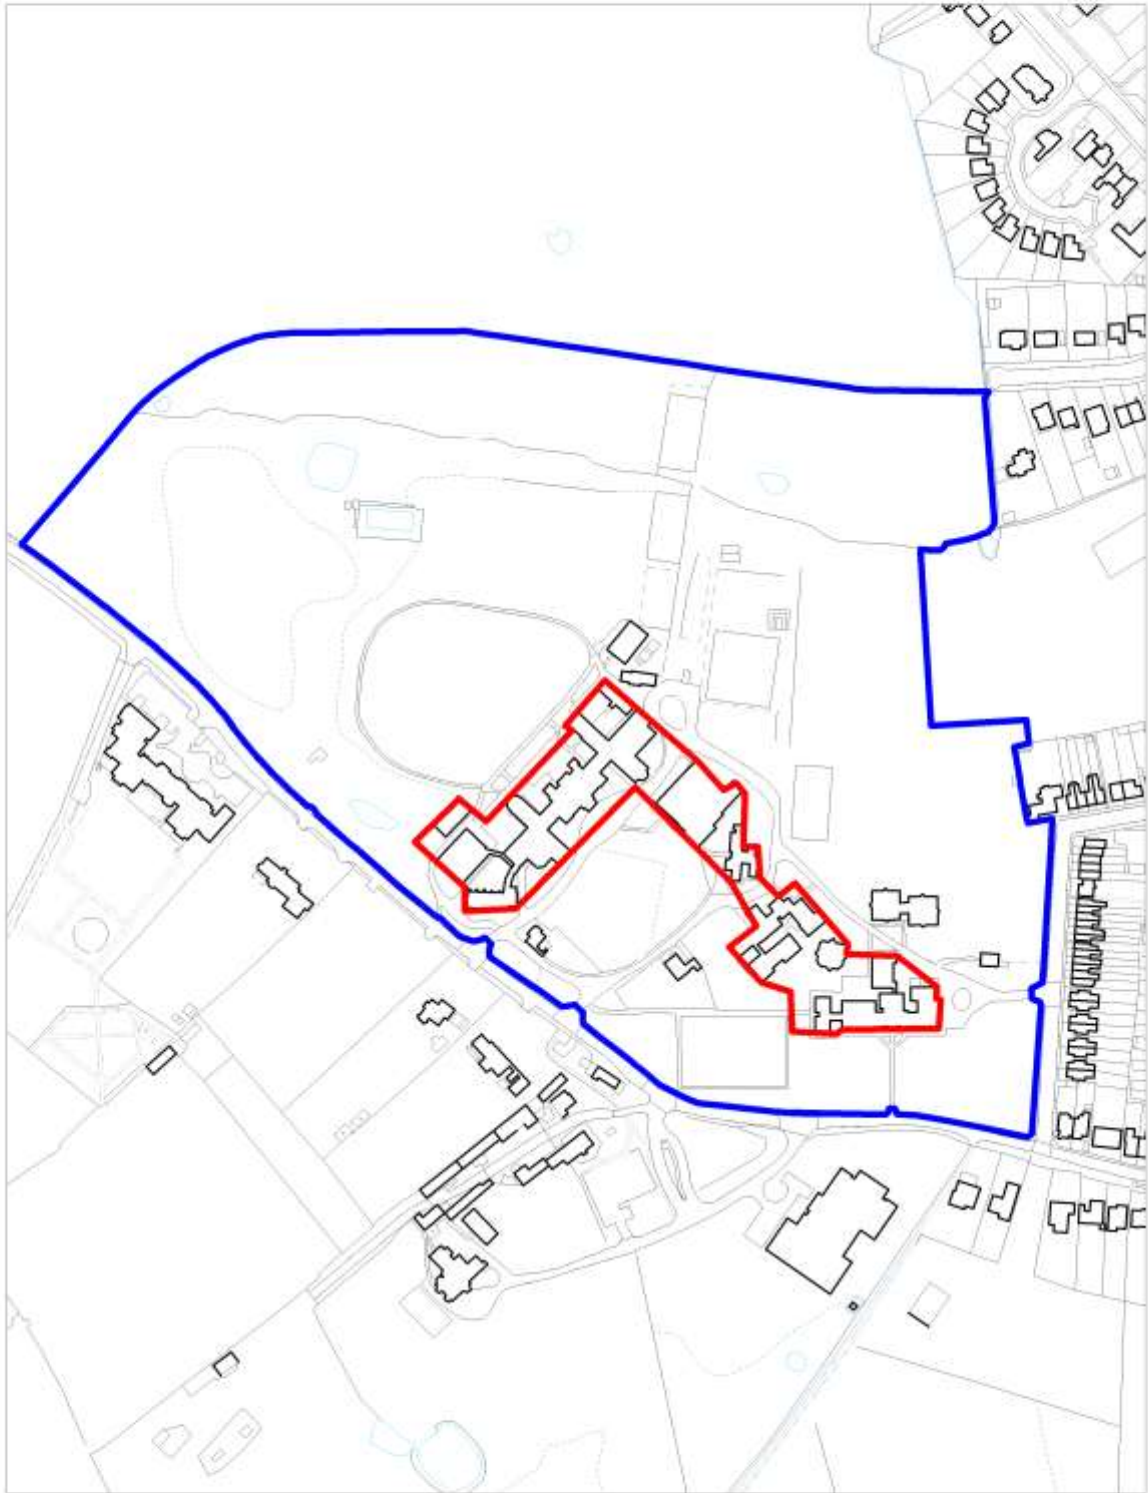

Key Green Belt Sites
Policy SADM 21: St. Margaret's School. Bushey

Crown copyright and may lead to prosecution or civil proceedings.
Hertsmere Borough Council. Licence No 100017426

- Site Boundary
- Site Infill

Scale 1:1250