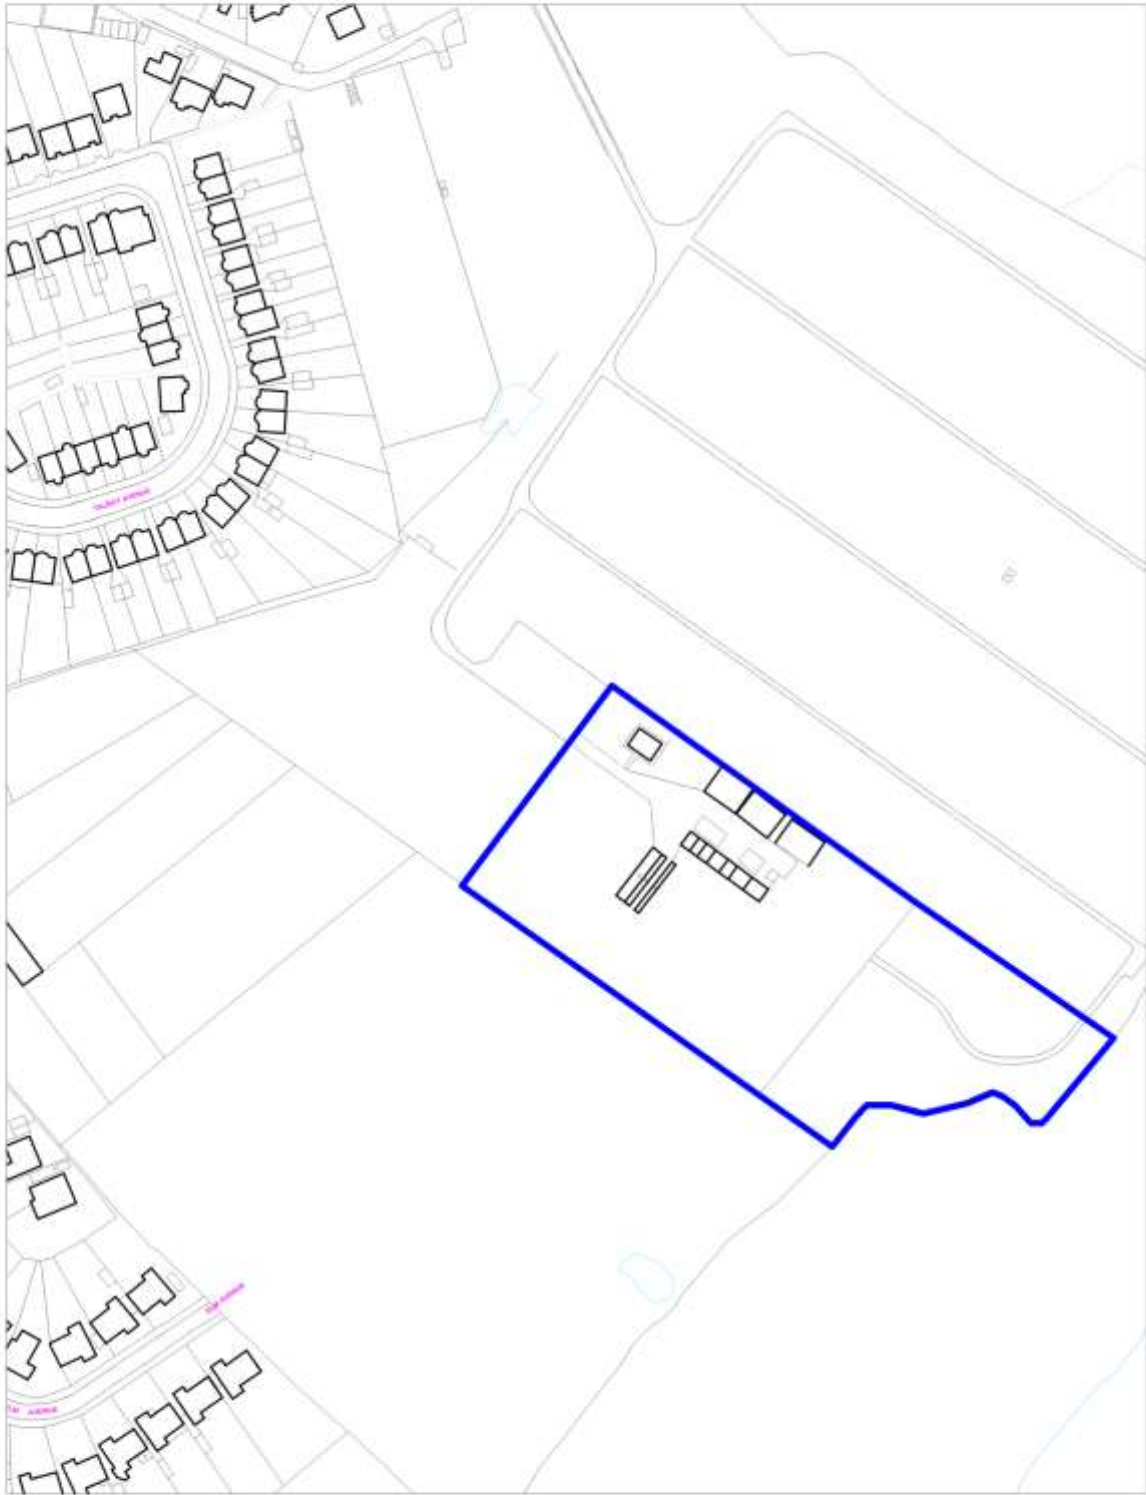

Key Community Facilities
Policy SADM 29 : Former Watford Depot Site, Near Watford

Crown copyright and may lead to prosecution or civil proceedings.
Hertsmere Borough Council. Licence No:100017426

Scale 1:1250