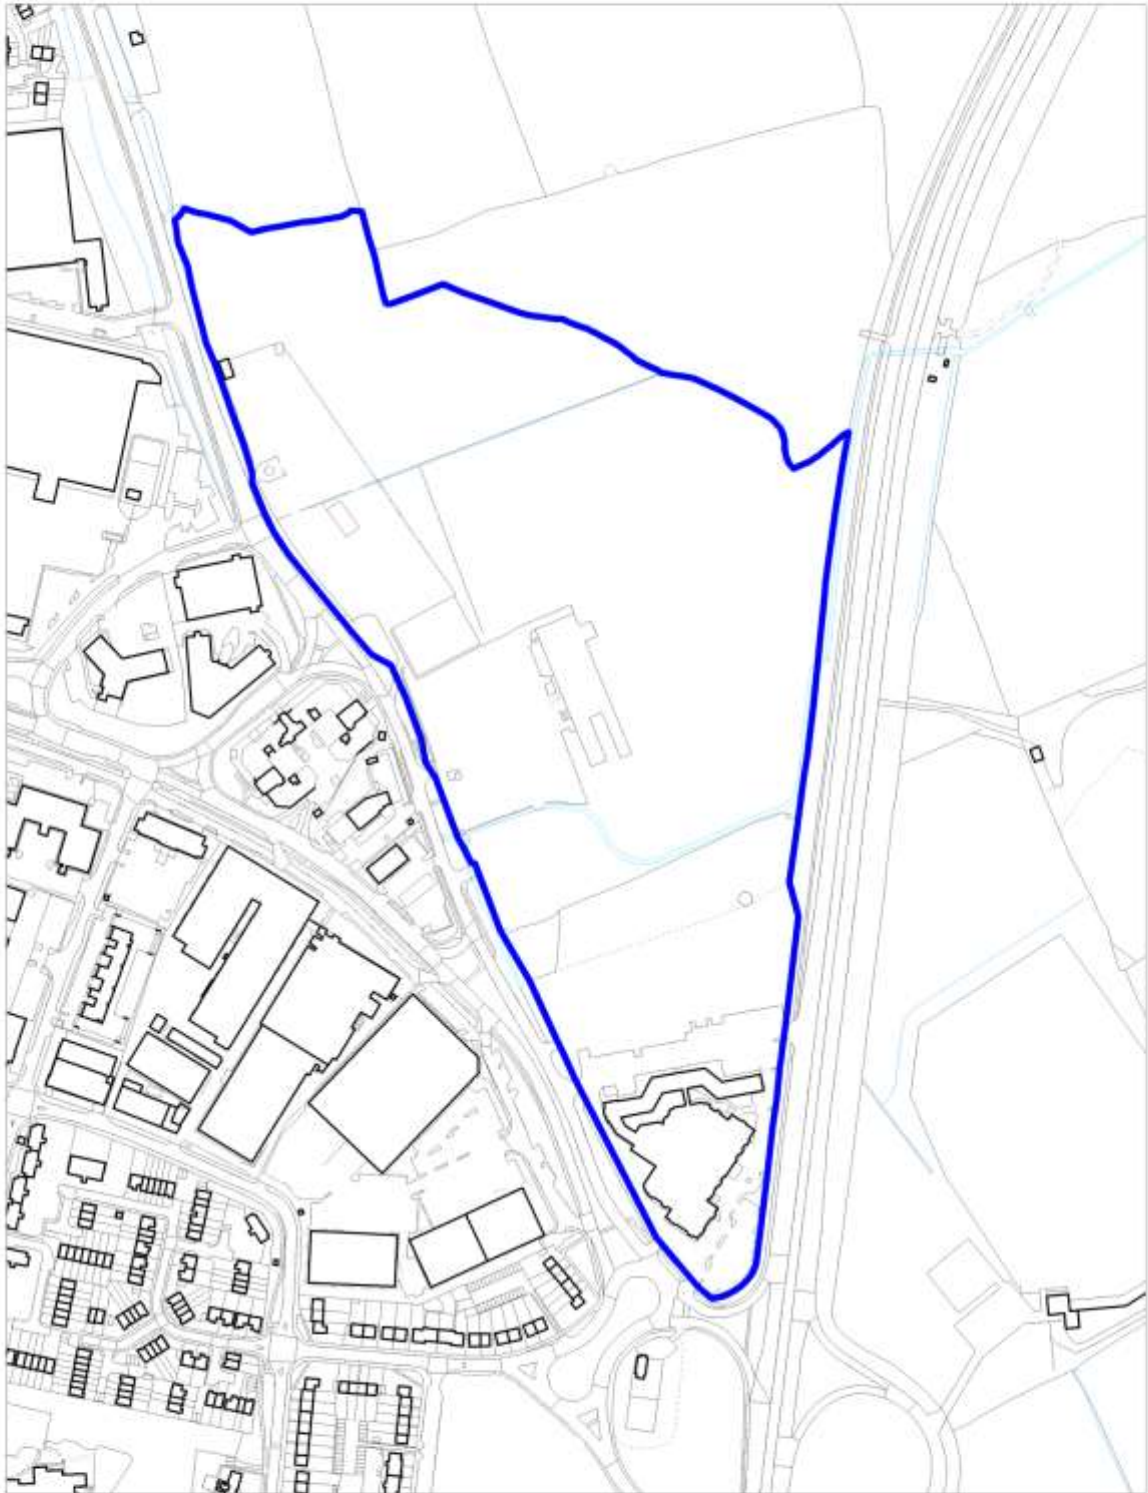

Scale 1:1000

Safeguarded Land for Employment
Policy SADM 8: Land on Rowley Lane

Crown copyright and may lead to prosecution or civil proceedings.
Hertsmere Borough Council. Licence No:100017426

Scale 1:2500