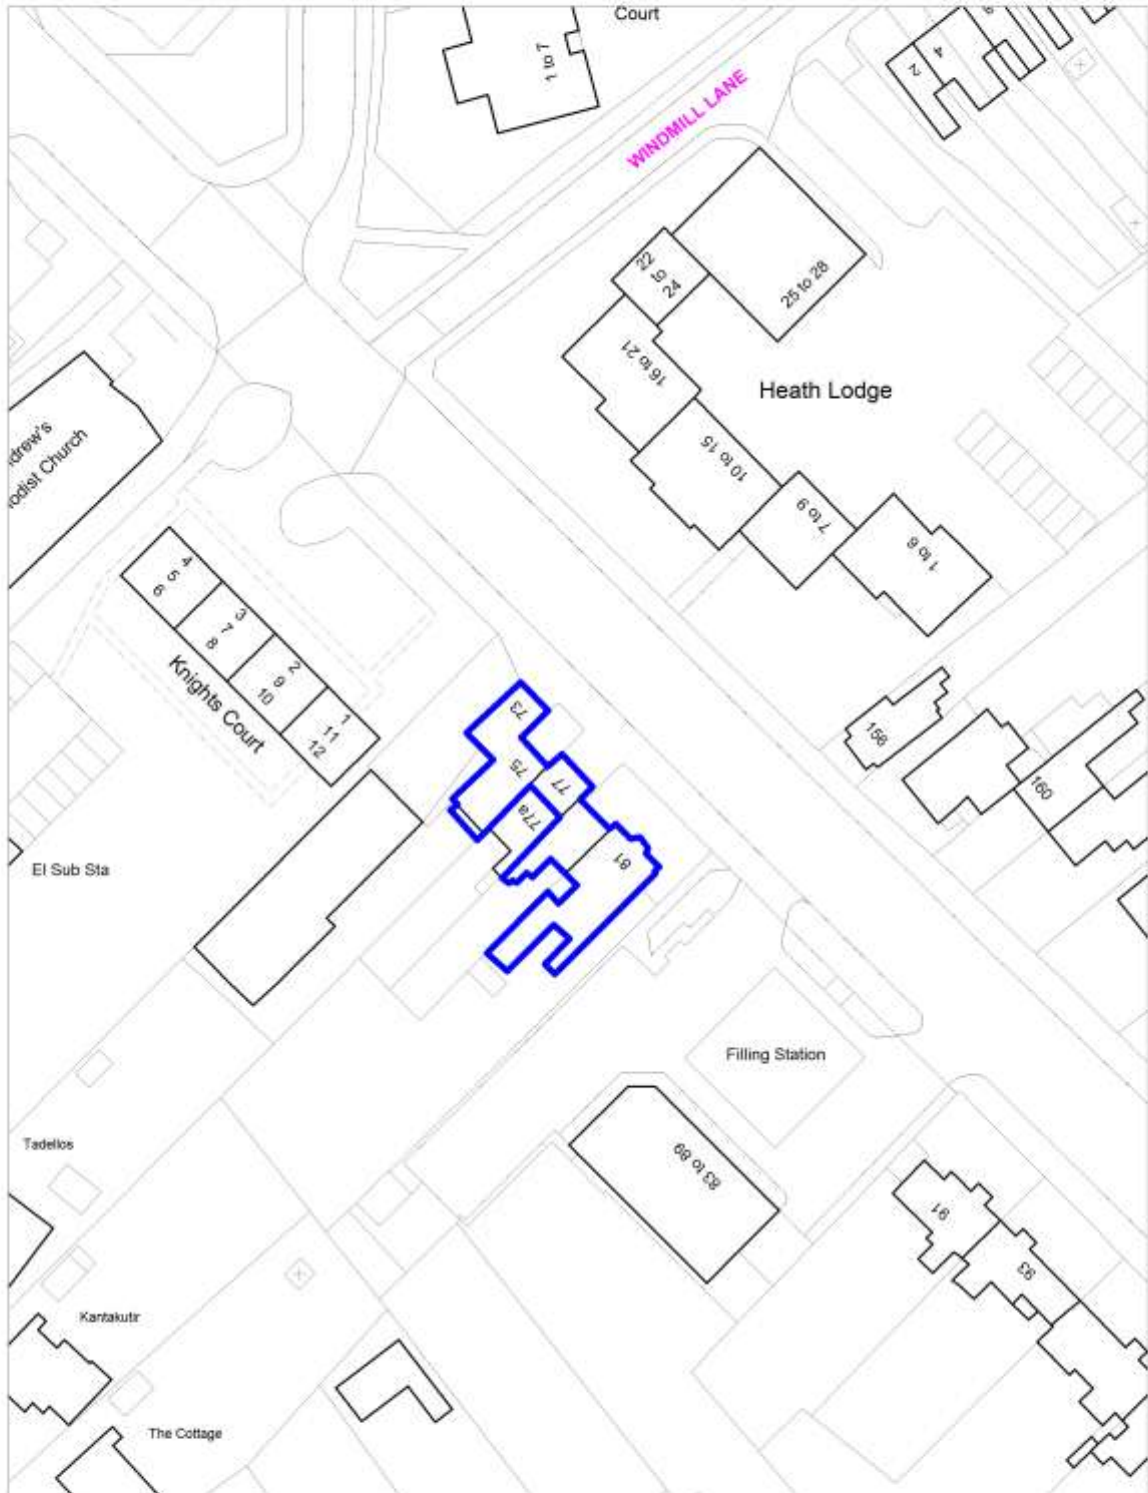

Scale 1:500

Individual Shops
Policy SADM 39 : Sparrows Herne, Bushey

Crown copyright and may lead to prosecution or civil proceedings.
Hertsmere Borough Council. Licence No:100017426

Scale 1:500

Individual Shops
Policy SADM 39: High Road, Bushey Heath