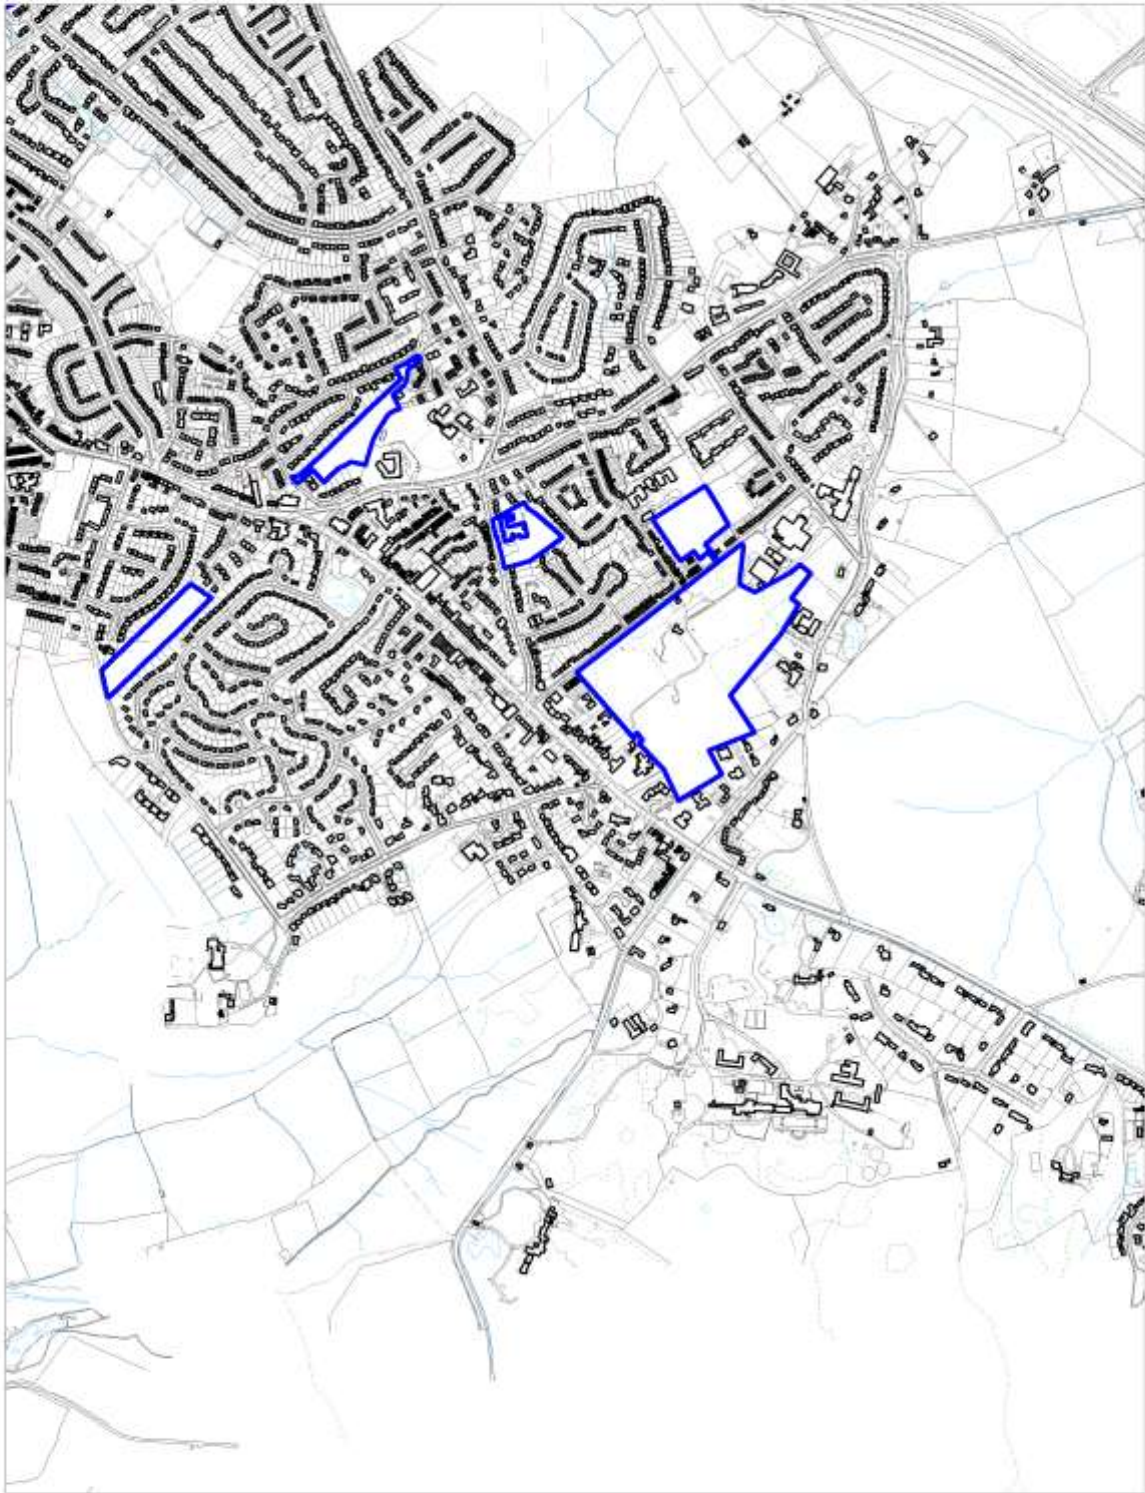

Crown copyright and may lead to prosecution or civil proceedings.
Hertsmere Borough Council. Licence No:100017426

Scale 1:1250

Major Green Spaces
Policy SADM 30: Borehamwood

Crown copyright and may lead to prosecution or civil proceedings.
Herbimere Borough Council. Licence No: 100017426