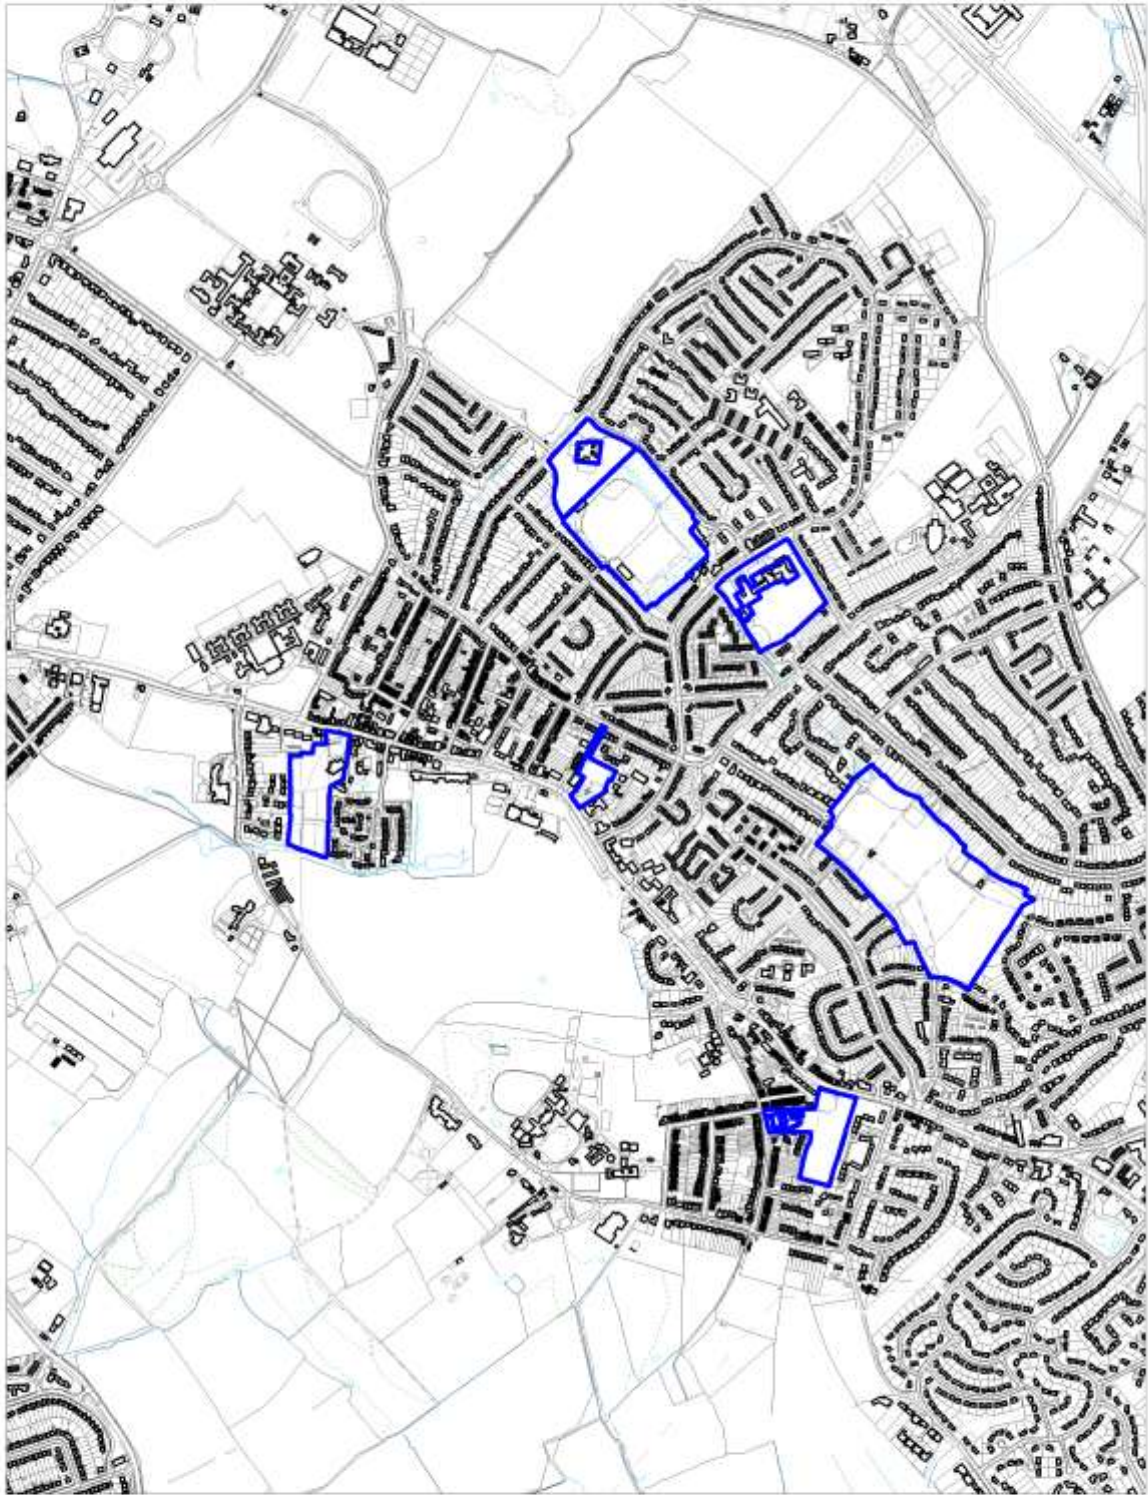

Major Green Spaces
Policy SADM 30: Bushey

Crown copyright and may lead to prosecution or civil proceedings.
Herbarnere Borough Council. Licence No.100017426

Scale 1:8000