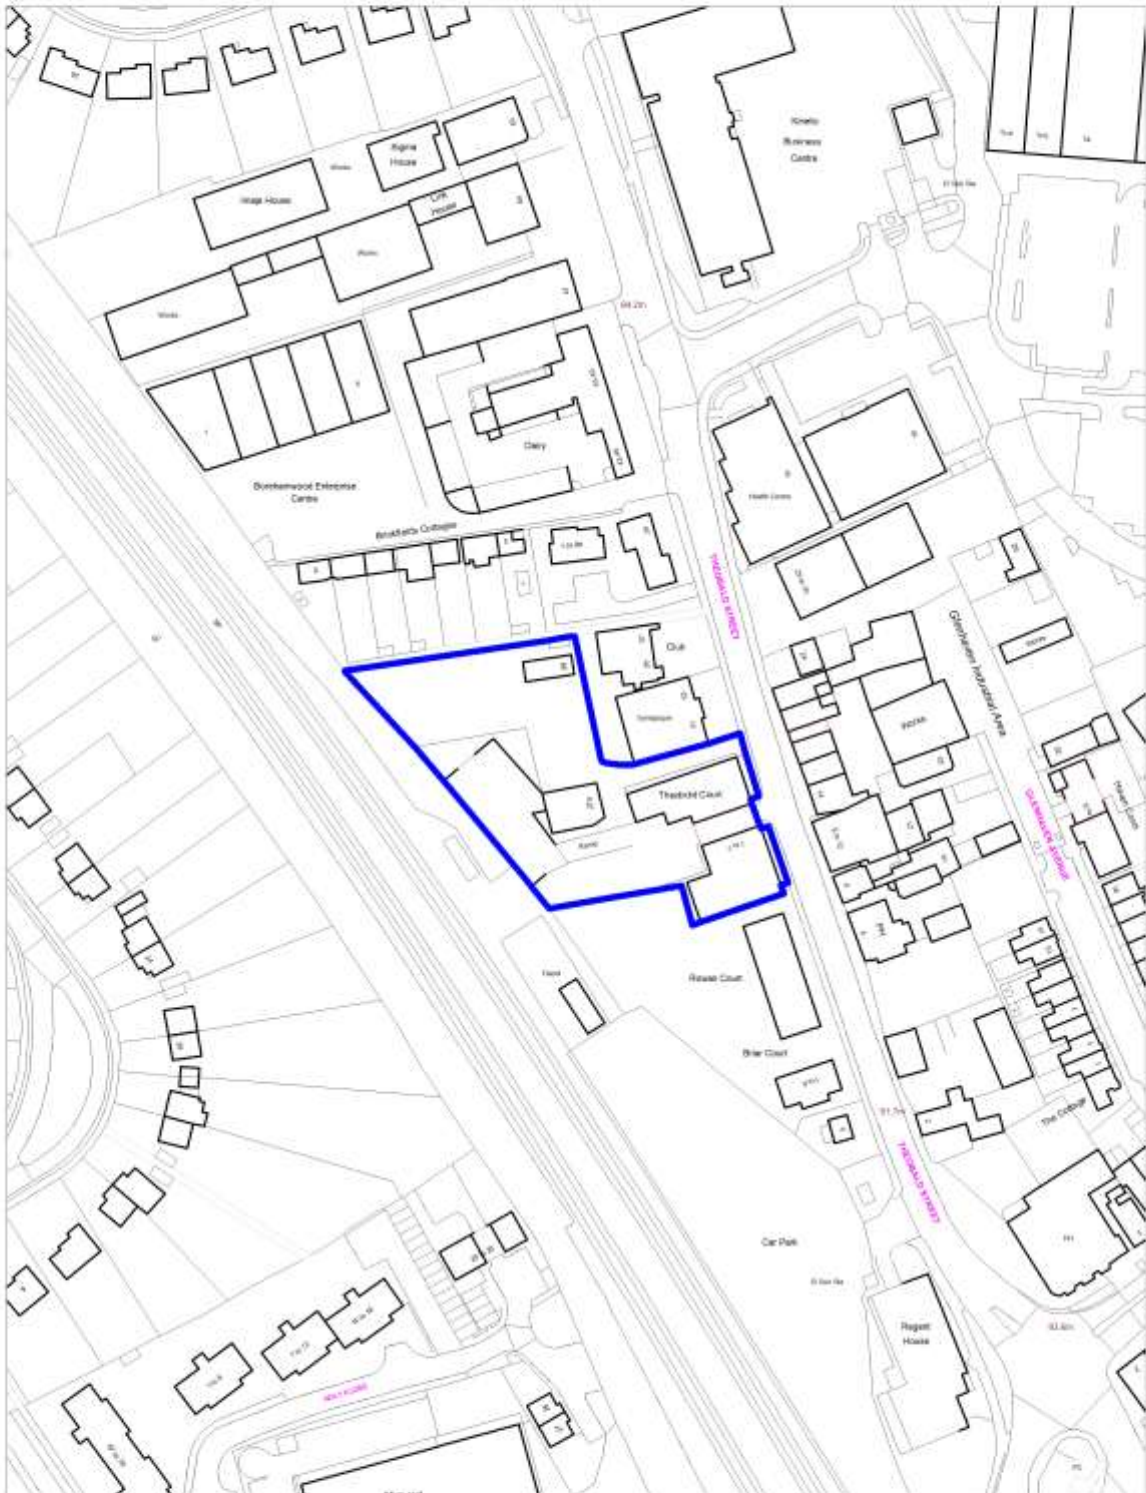

Locally Significant Employment Sites
Policy SADM 7: Theobald Court and adjoining site, Borehamwood

Crown copyright and may lead to prosecution or civil proceedings.
Herbimere Borough Council. Licence No:100017428

Scale 1:1000