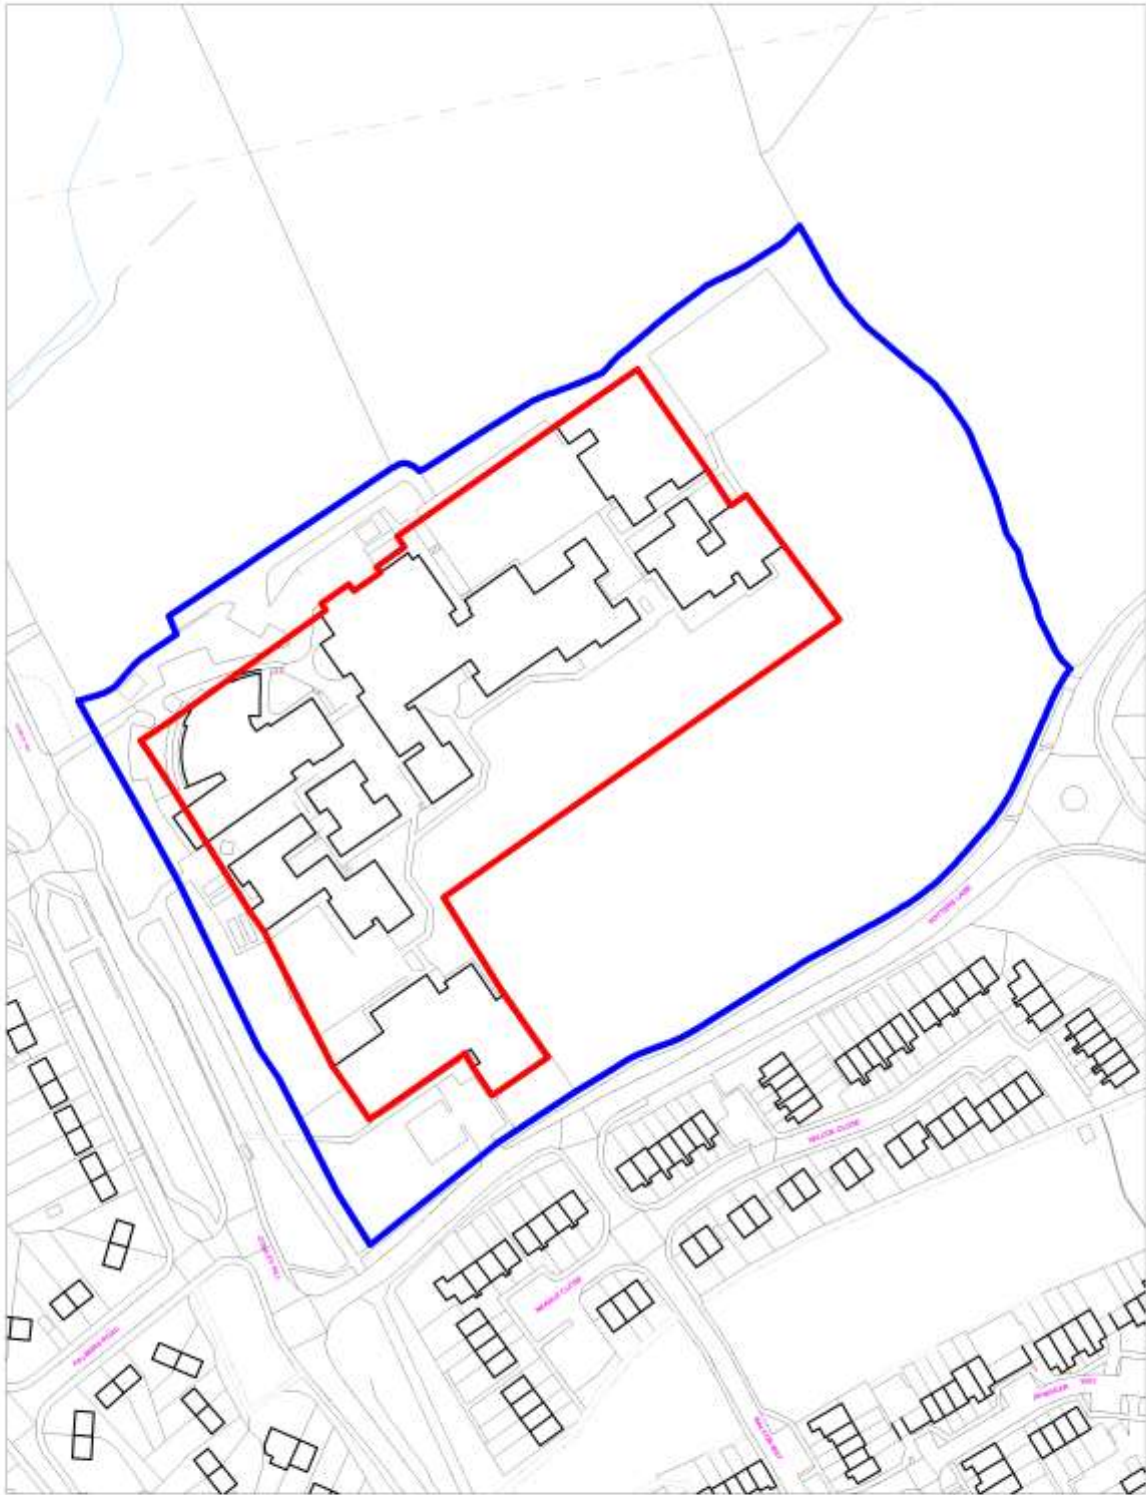

Key Green Belt Sites
Policy SADM 21: Hertswood School, Borehamwood

Crown copyright and may lead to prosecution or civil proceedings.
Hertsmere Borough Council. Licence No:100017426

- Site Boundary
- Site Infill

Scale 1:1250