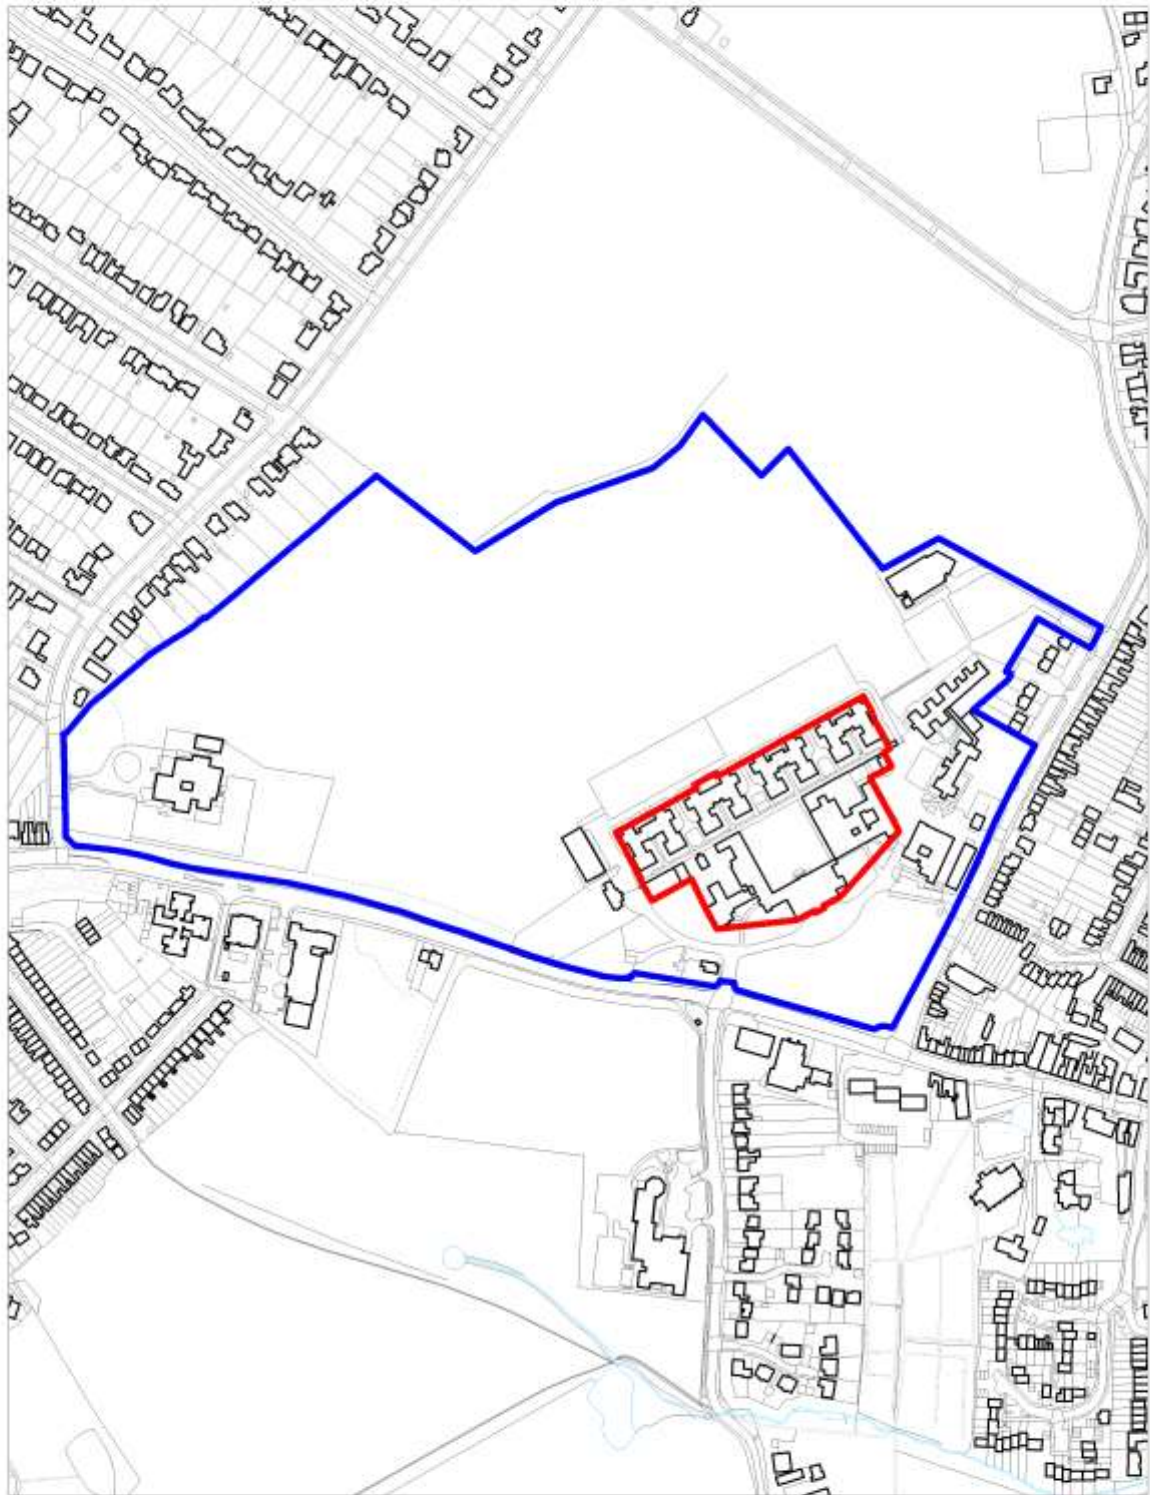

Key Green Belt Sites
Policy SADM 21: Bushey Academy, Bushey

Crown copyright and may lead to prosecution or civil proceedings.
Herbivore Borough Council. Licence No 100017426

- Site Boundary
- Site Infill

Scale 1:2750