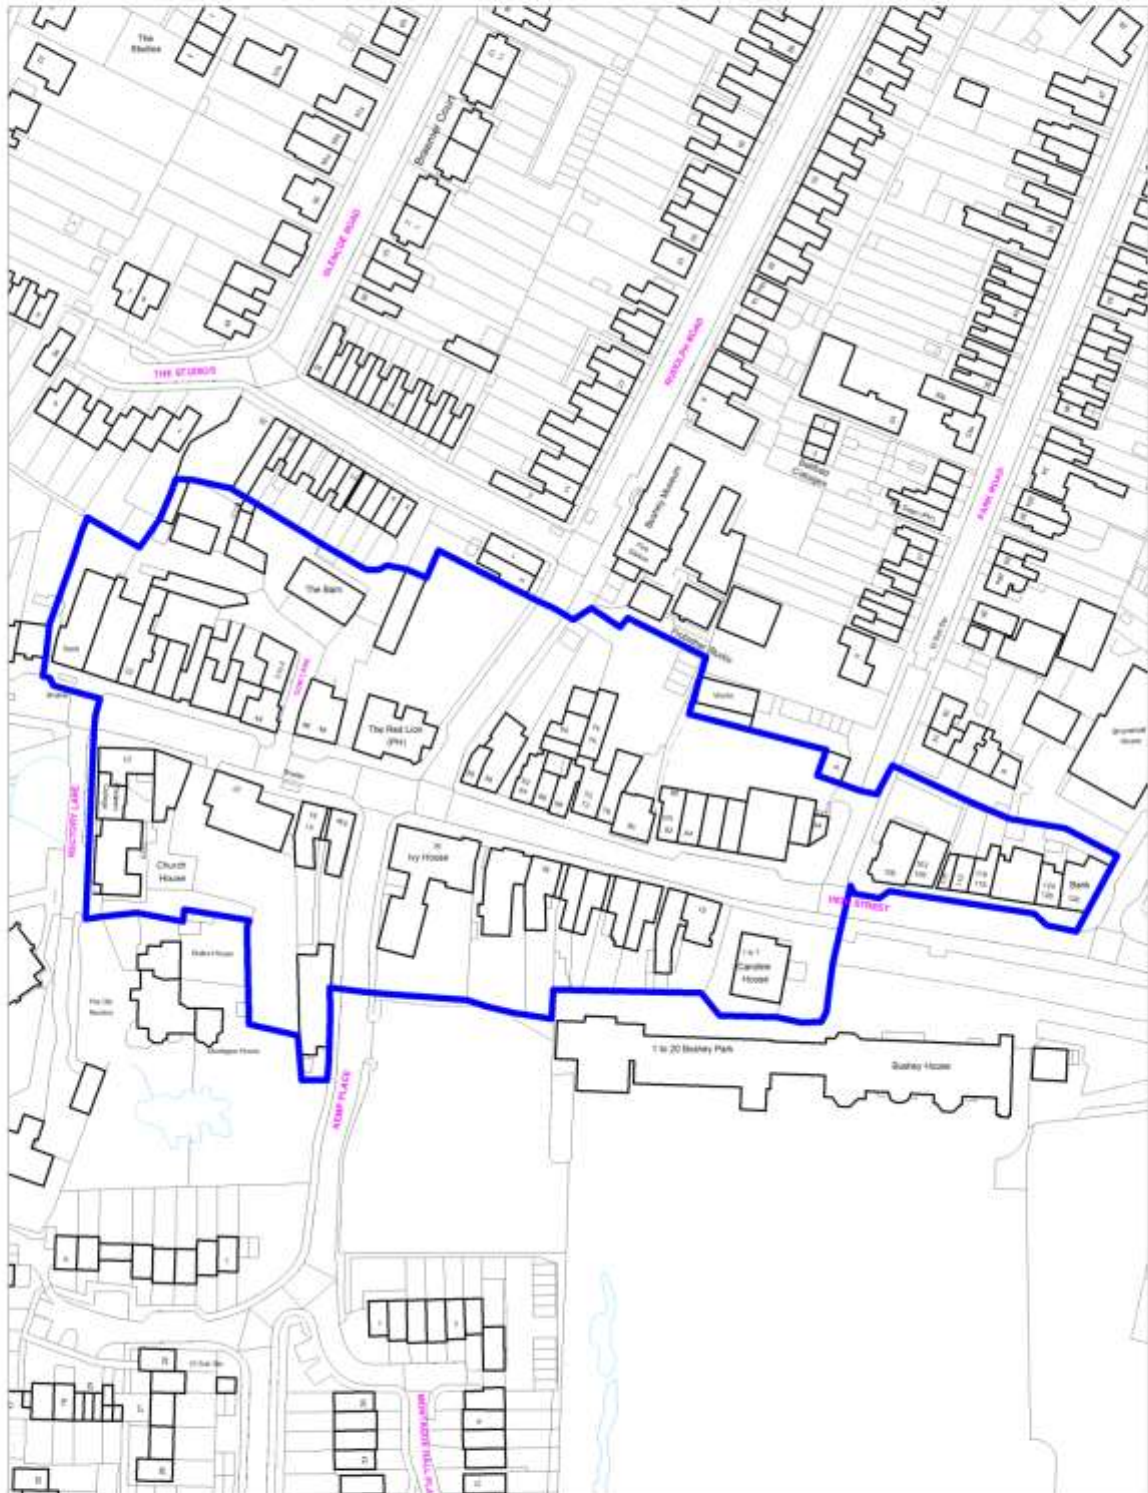

Policy SADM 36: Bushey High Street District Centre

Crown copyright and may lead to prosecution or civil proceedings.
Hertsmere Borough Council. Licence No:100017426

Scale 1: 1000