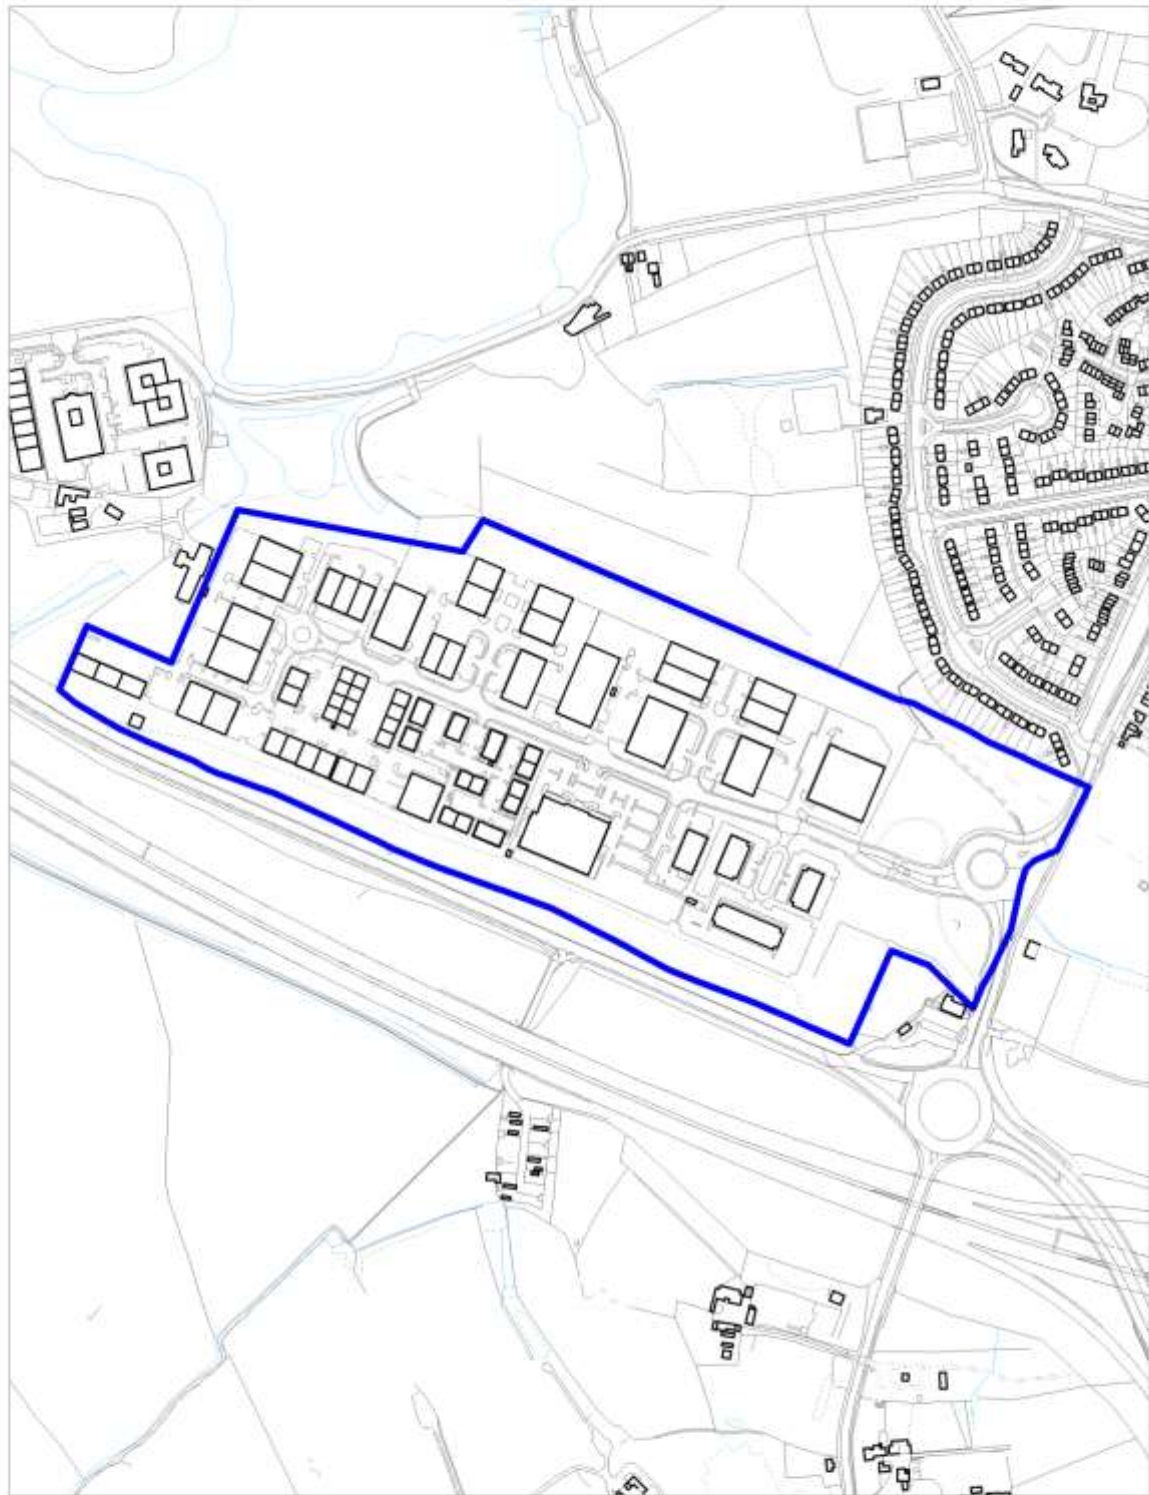

Key Employment Sites
Policy SADM 6: Centennial Park, Elstree

Crown copyright and may lead to prosecution or civil proceedings.
Hertsmere Borough Council. Licence No:100017426

Scale 1:3500