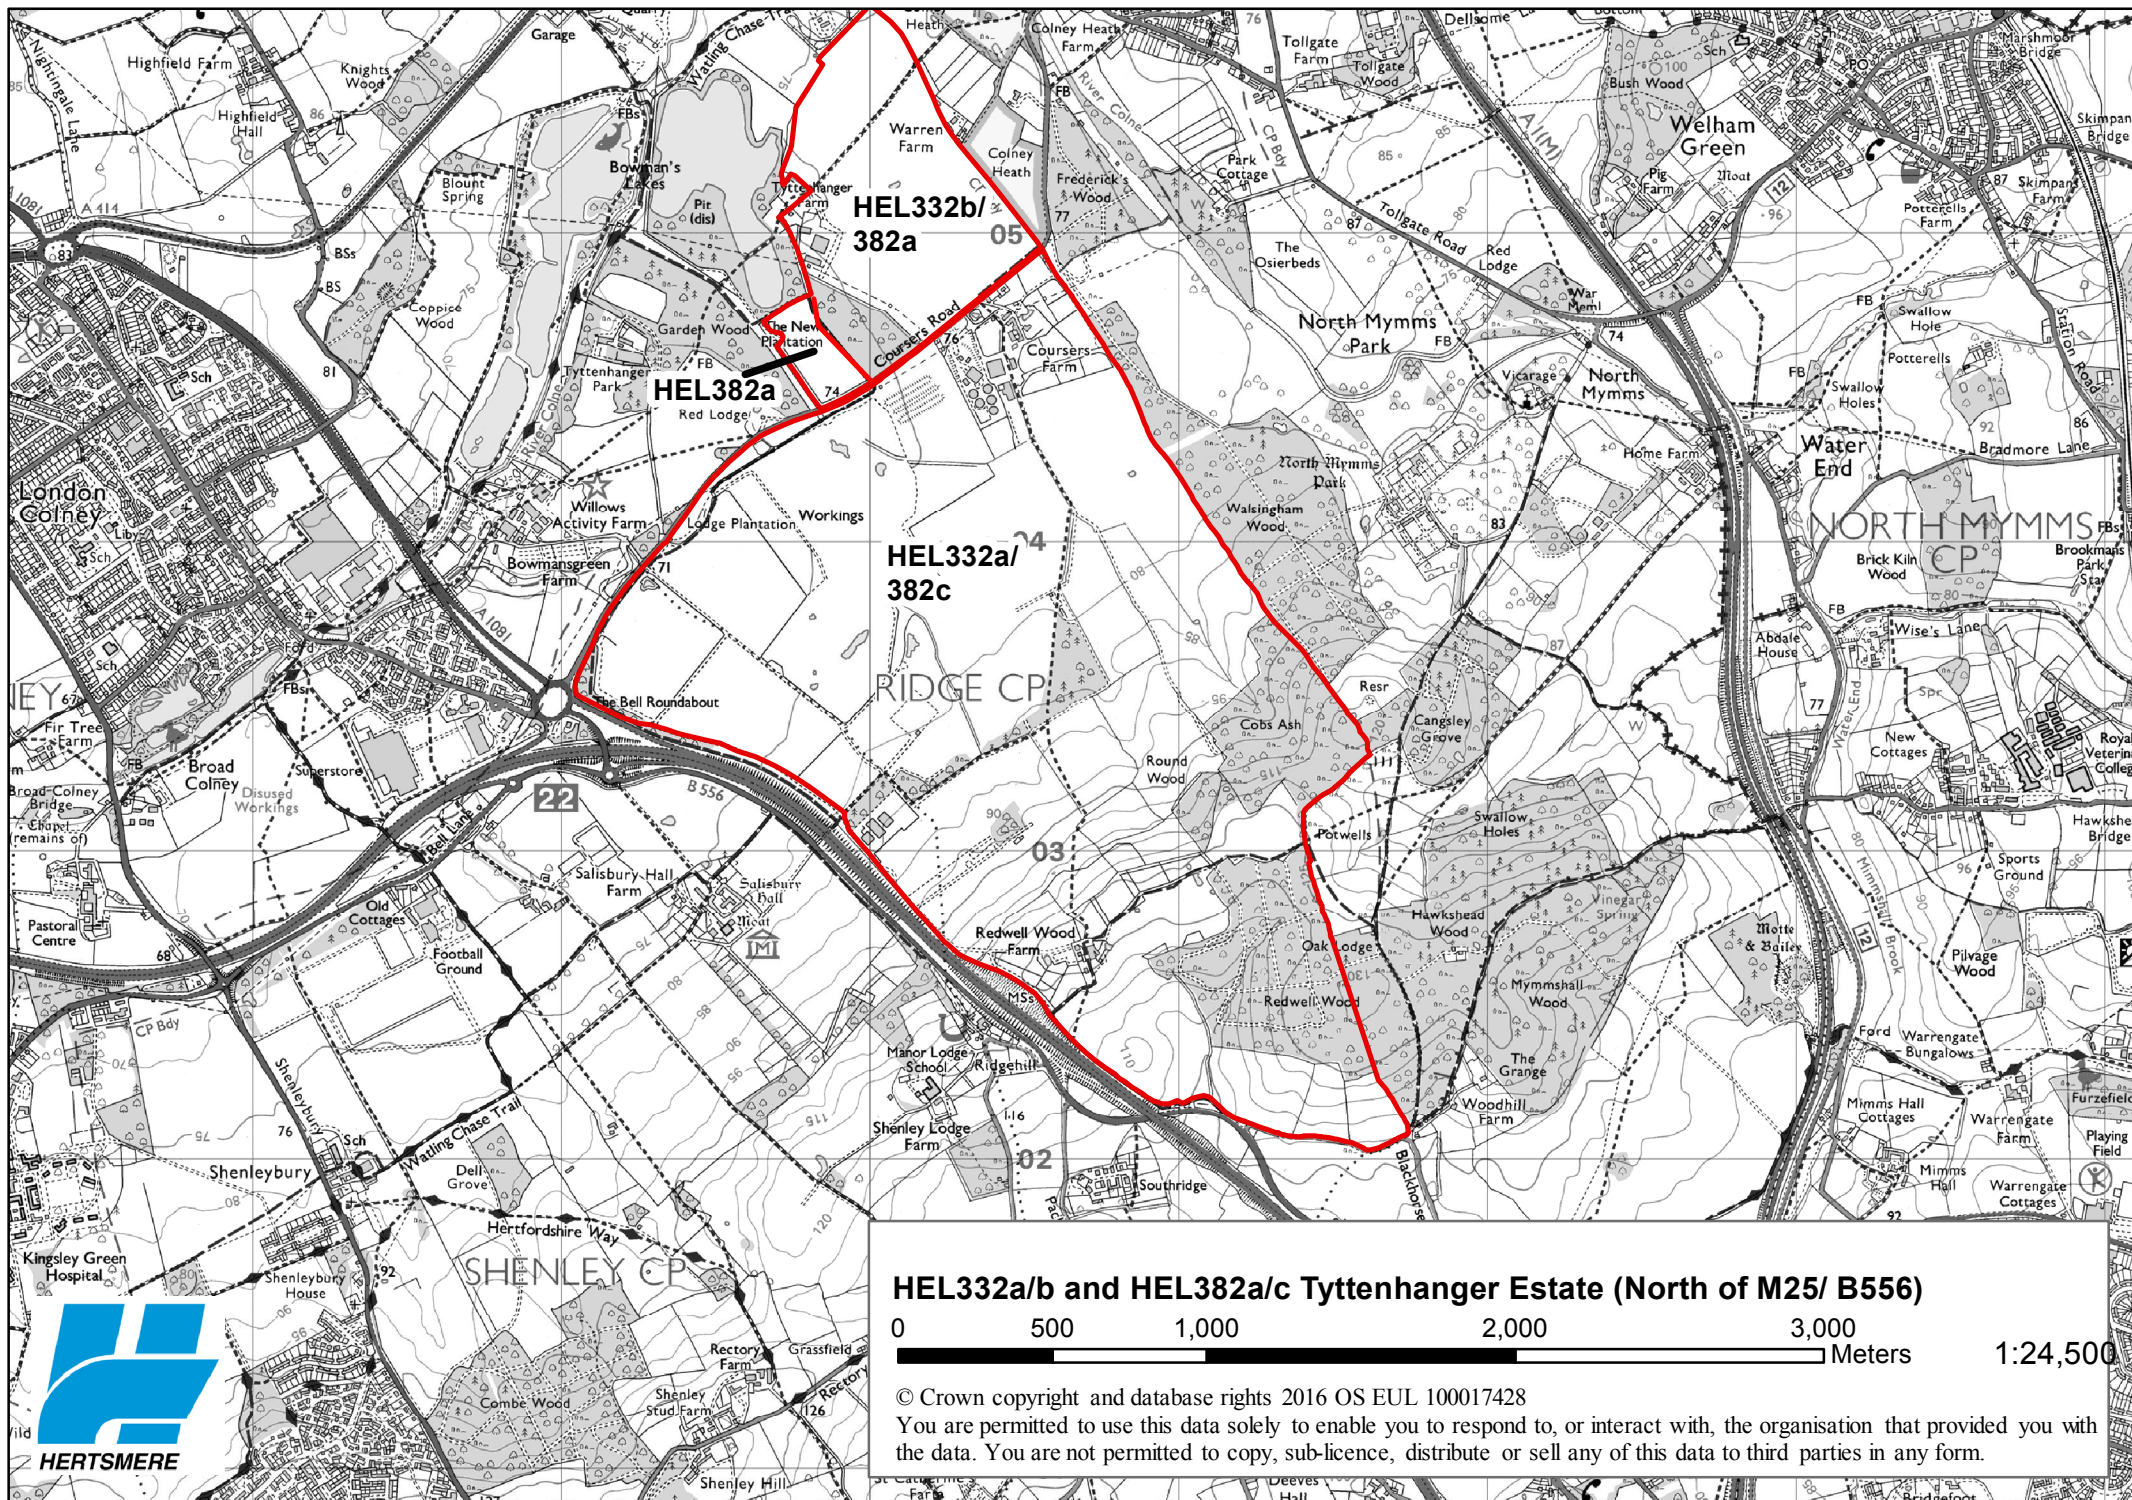

Shenley

South Mimms

HEL332a/b and HEL382a/c Tyttenhanger Estate (North of M25/ B556)

© Crown copyright and database rights 2016 OS EUL 100017428
 You are permitted to use this data solely to enable you to respond to, or interact with, the organisation that provided you with the data. You are not permitted to copy, sub-licence, distribute or sell any of this data to third parties in any form.

HEL332c-hTyttenhanger Estate (South of M25/ B56)

© Crown copyright and database rights 2016 OS EUL 100017428
 You are permitted to use this data solely to enable you to respond to, or interact with, the organisation that provided you with the data. You are not permitted to copy, sub-licence, distribute or sell any of this data to third parties in any form.