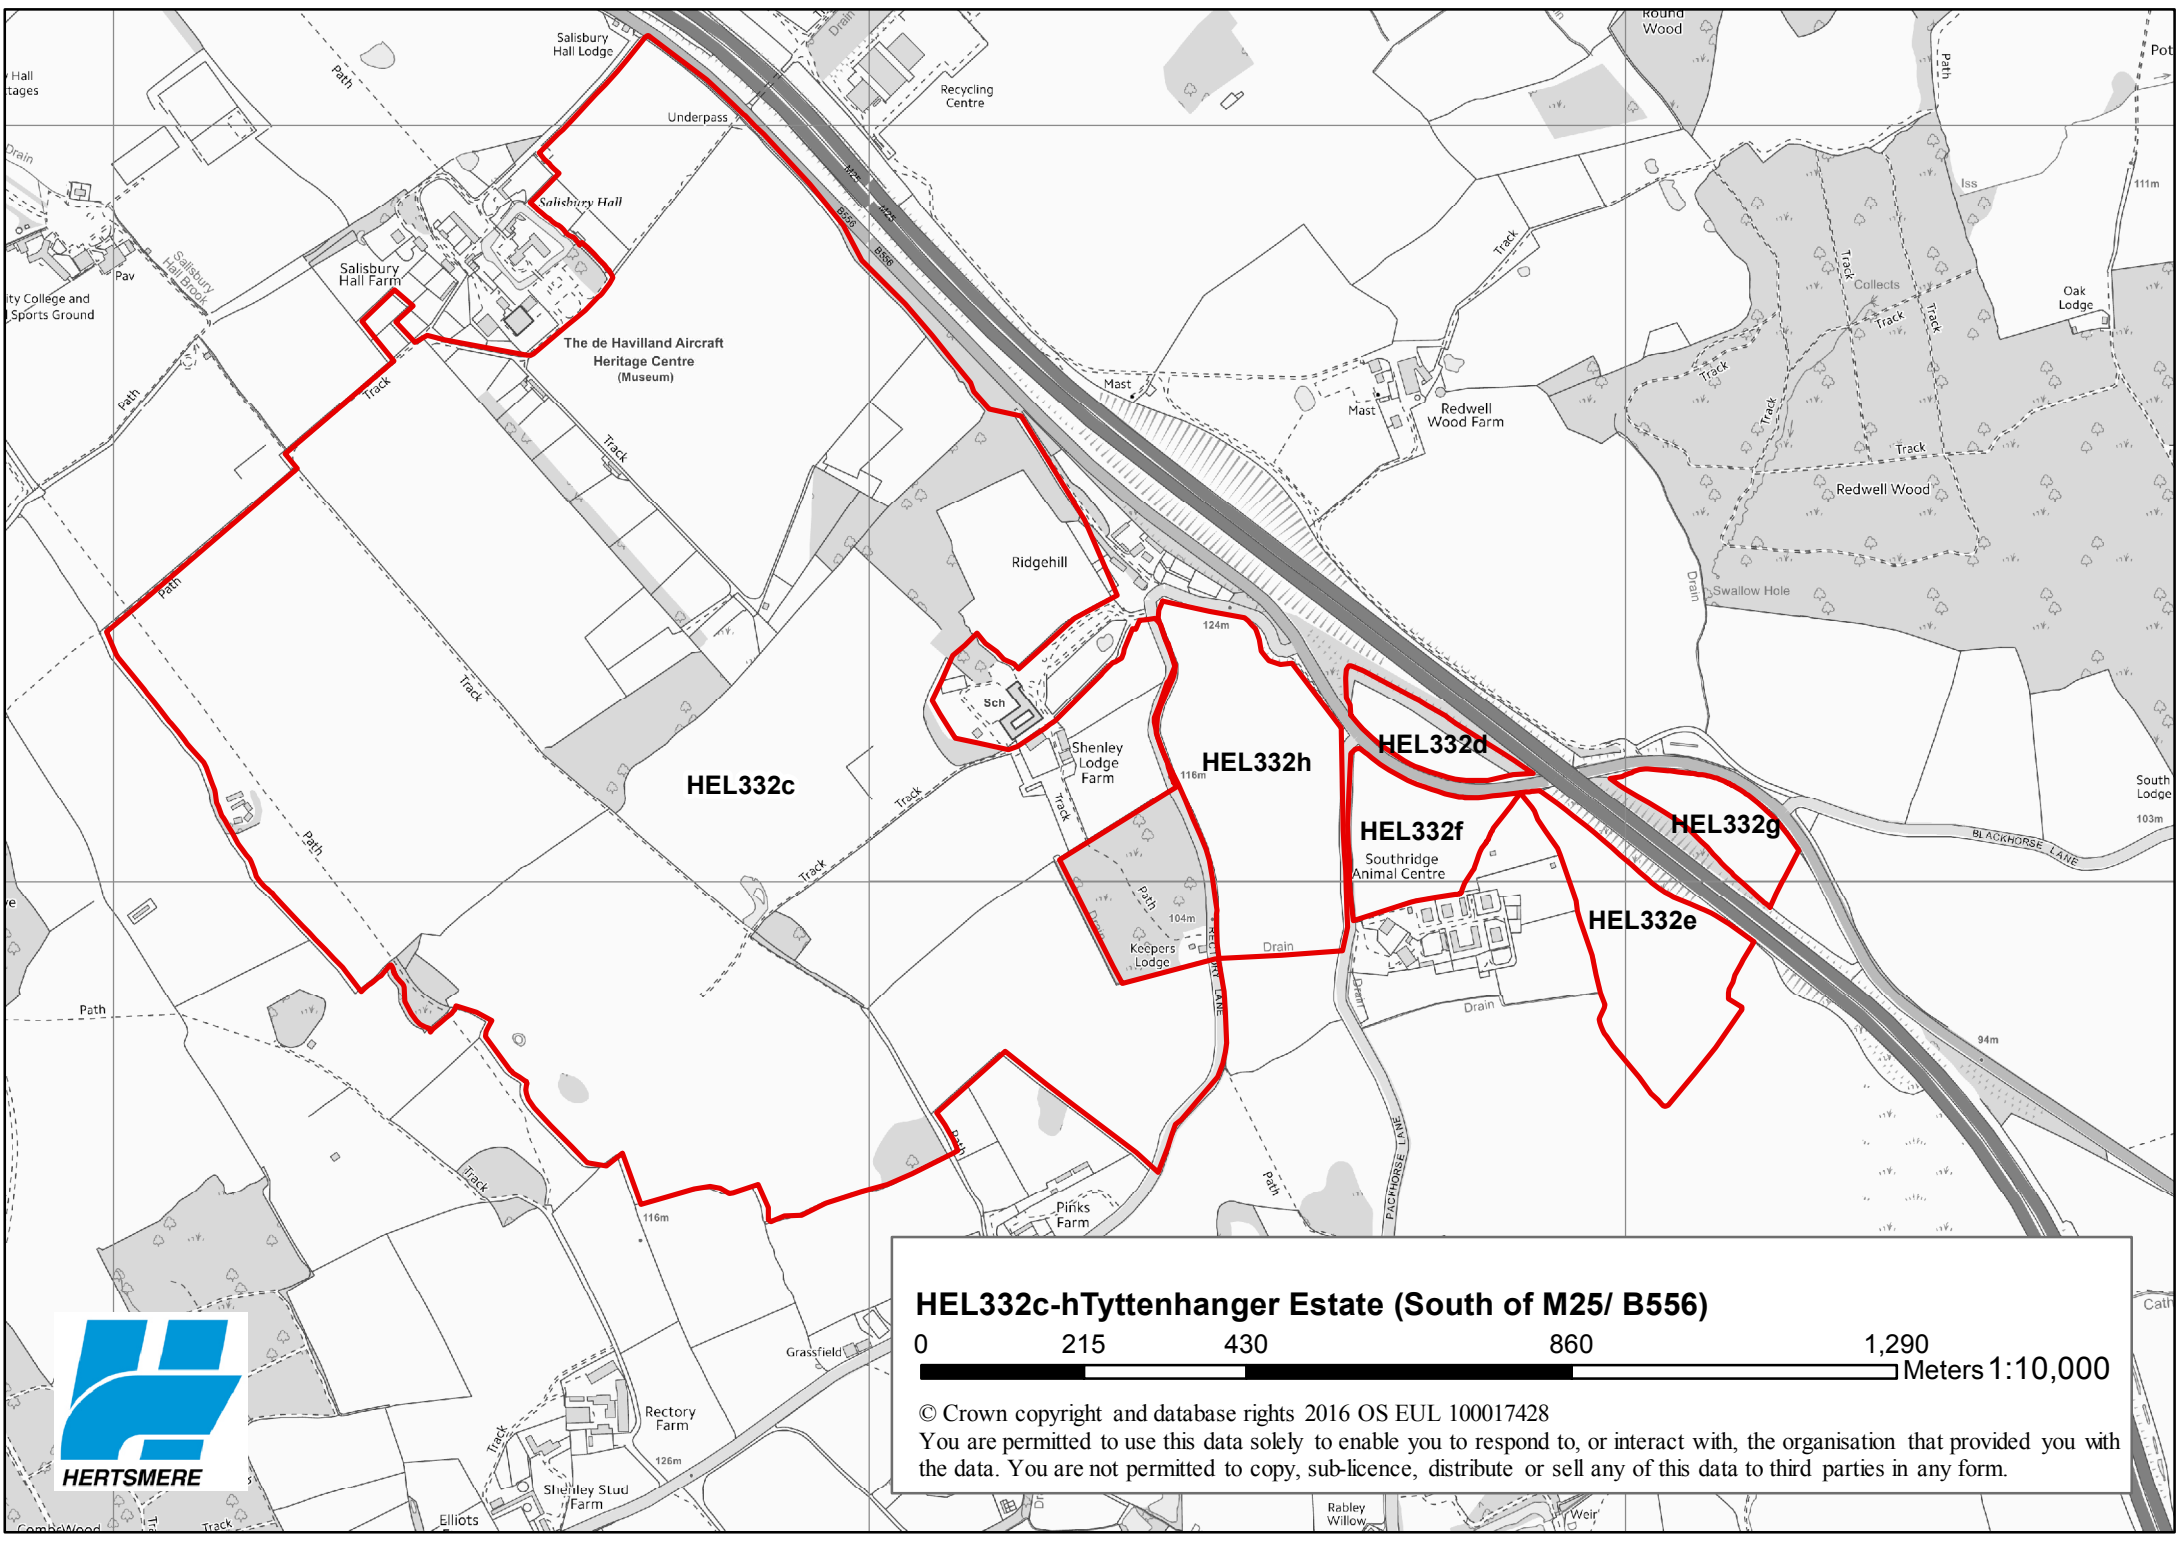

Shenley

South Mimms

HEL332a/b and HEL382a/c Tyttenhanger Estate (North of M25/ B556)

© Crown copyright and database rights 2016 OS EUL 100017428
 You are permitted to use this data solely to enable you to respond to, or interact with, the organisation that provided you with the data. You are not permitted to copy, sub-licence, distribute or sell any of this data to third parties in any form.

HEL332c-hTyttenhanger Estate (South of M25/ B56)

© Crown copyright and database rights 2016 OS EUL 100017428
 You are permitted to use this data solely to enable you to respond to, or interact with, the organisation that provided you with the data. You are not permitted to copy, sub-licence, distribute or sell any of this data to third parties in any form.