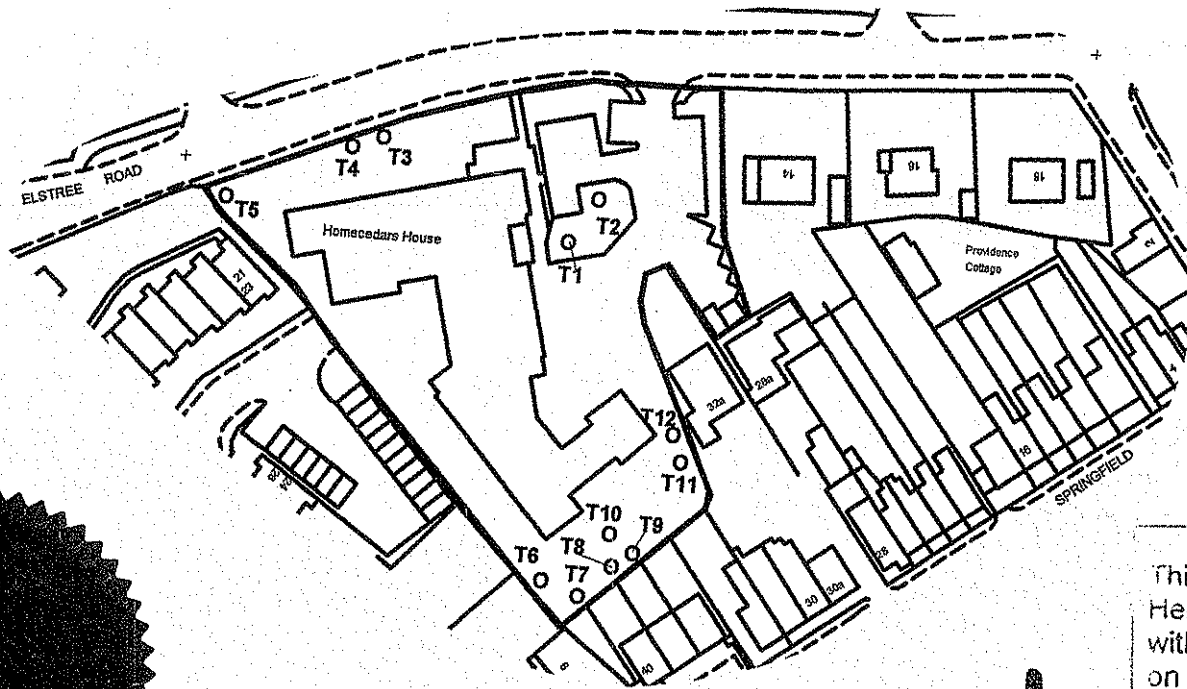

TOWN AND COUNTRY PLANNING (TREES) REGULATIONS 1999

Plan referred to in THE HERTSMERE TREE PRESERVATION ORDER (Homecedars House, Elstree Road, Bushey, Herts) No 38/2007

SCHEDULE OF TREES

No	Type
T1	Yew
T2	Atlantic Cedar
T3	Silver Birch
T4	Yew
T5	Yew
T6	Sycamore
T7	Oak
T8	Horse Chestnut
T9	Sycamore
T10	Pine
T11	Cedar
T12	Yew

Map Ref: TQ 1462,9446

Hertsmeire Borough Council
Civic Offices
Borehamwood
Herts WD6 1W.

SCALE: 1:1250 DA