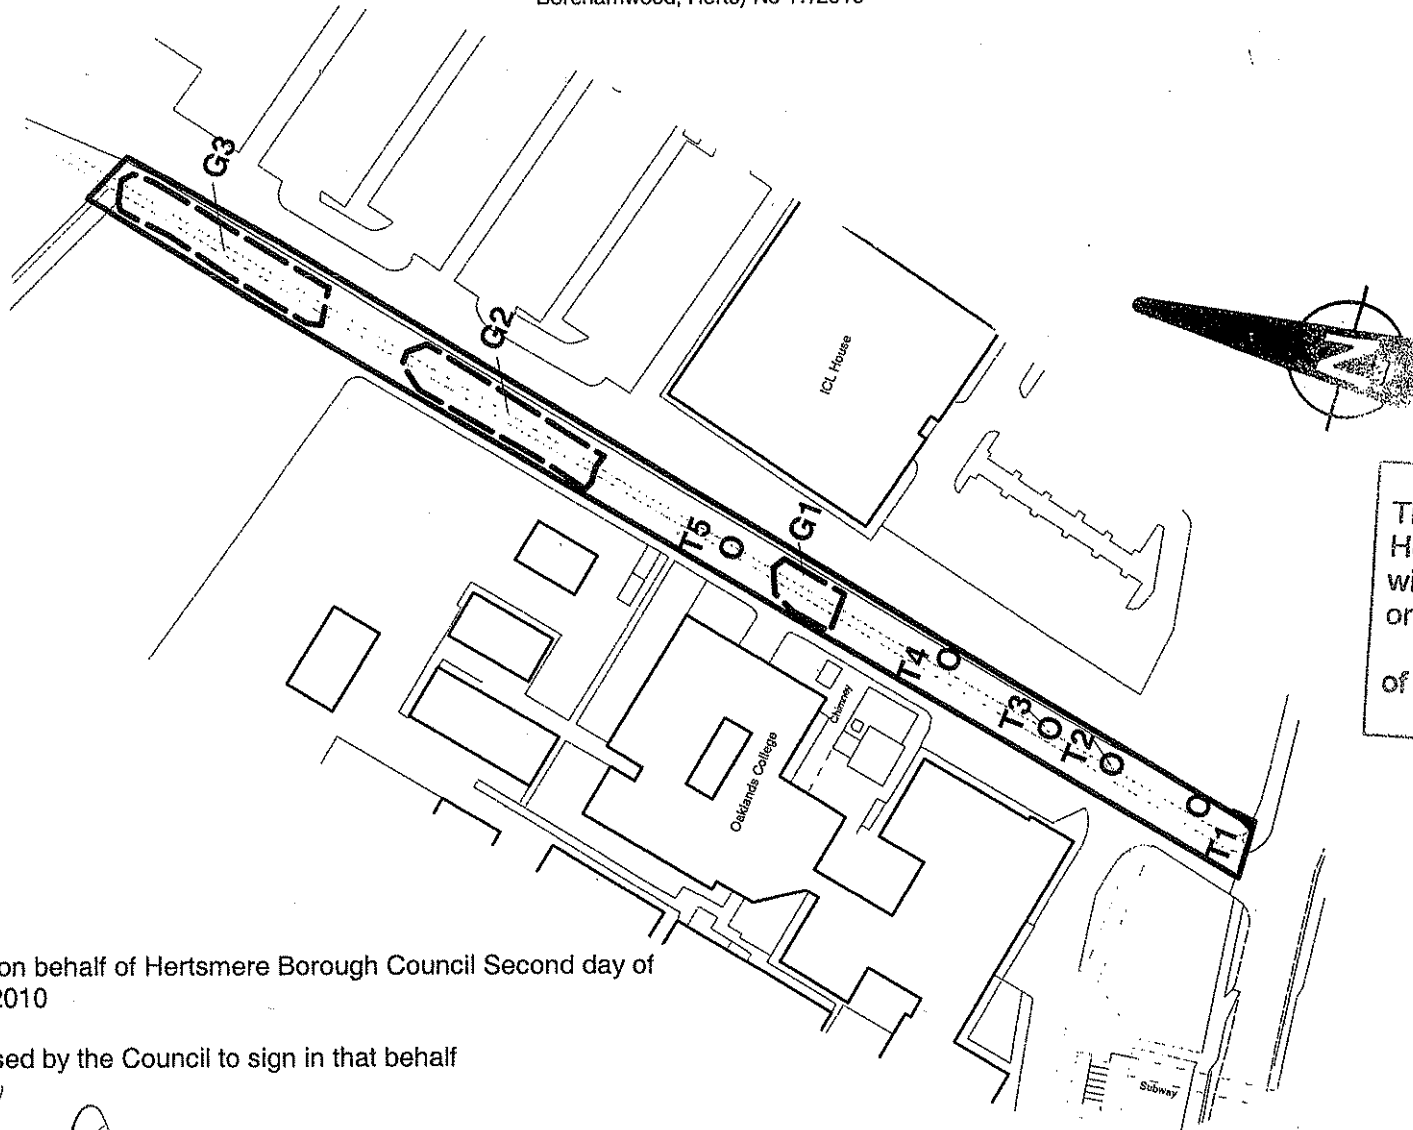

TOWN AND COUNTRY PLANNING (TREES) REGULATIONS 1999

Plan referred to in THE HERTSMERE TREE PRESERVATION ORDER (Land between Oaklands College Borehamwood Campus and Studio Plaza, Elstree Way, Borehamwood, Herts) No 17/2010

SCHEDULE OF T

| No | Type |
|----|---------|
| T1 | Birch |
| T2 | Oak |
| T3 | Oak |
| T4 | Oak |
| T5 | Oak |
| G1 | Oak x 2 |
| G2 | Oak x 4 |
| G3 | Oak x 3 |

This Order was confirmed by Hertsmeire Borough Council without modification on the SECOND of JUNE in the y