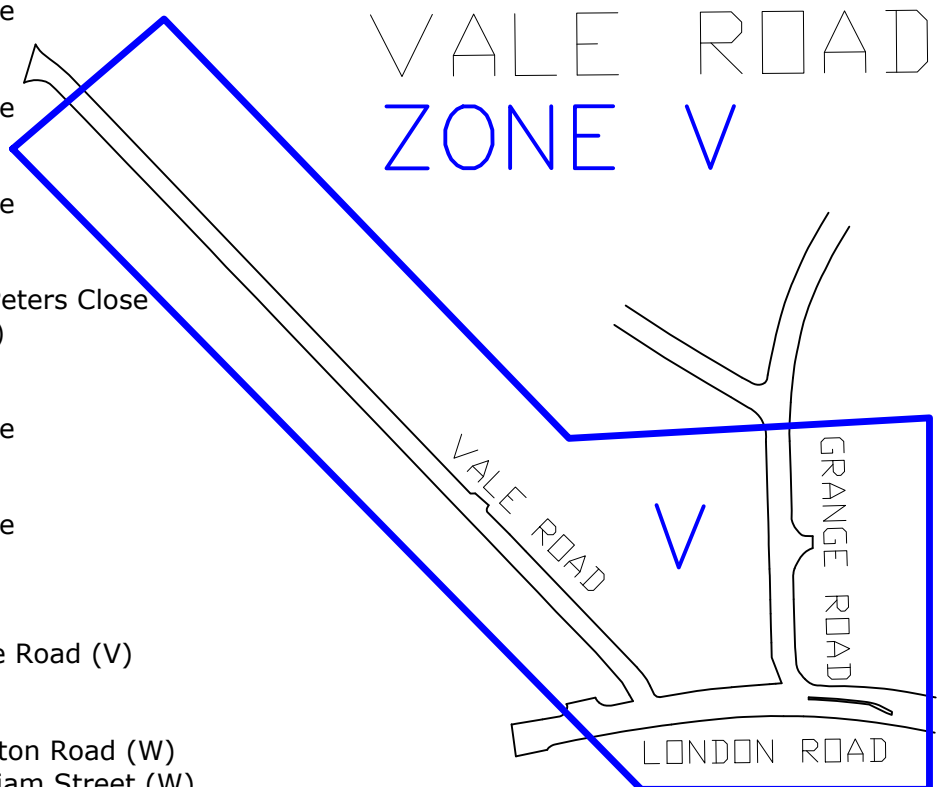

Bushey

BUSHEY HEATH
ZONE TA

- A: Arthur Street (W)
Ashdown Road (W)
- B: Bendysh Road (W)
- C: Cross Road (CR)
- D: None
- E: None
- F: Fischer Close (W)
- G: Greatham Road (T)
- H: None
- I: None
- J: None
- K: Kemp Place (KP)
- L: London Road (V)
- M: Montague Hall Place (KP)
- N: None
- O: None

- P: None
- Q: None
- R: None
- St Peters Close (TA)
- T: None
- U: None
- V: Vale Road (V)
- W: Walton Road (W)
William Street (W)
- X: None
- Y: None
- Z: None

HERTSMERE BOROUGH COUNCIL

Project Title:
Bushey Controlled
Parking Schemes
Date: May 2023