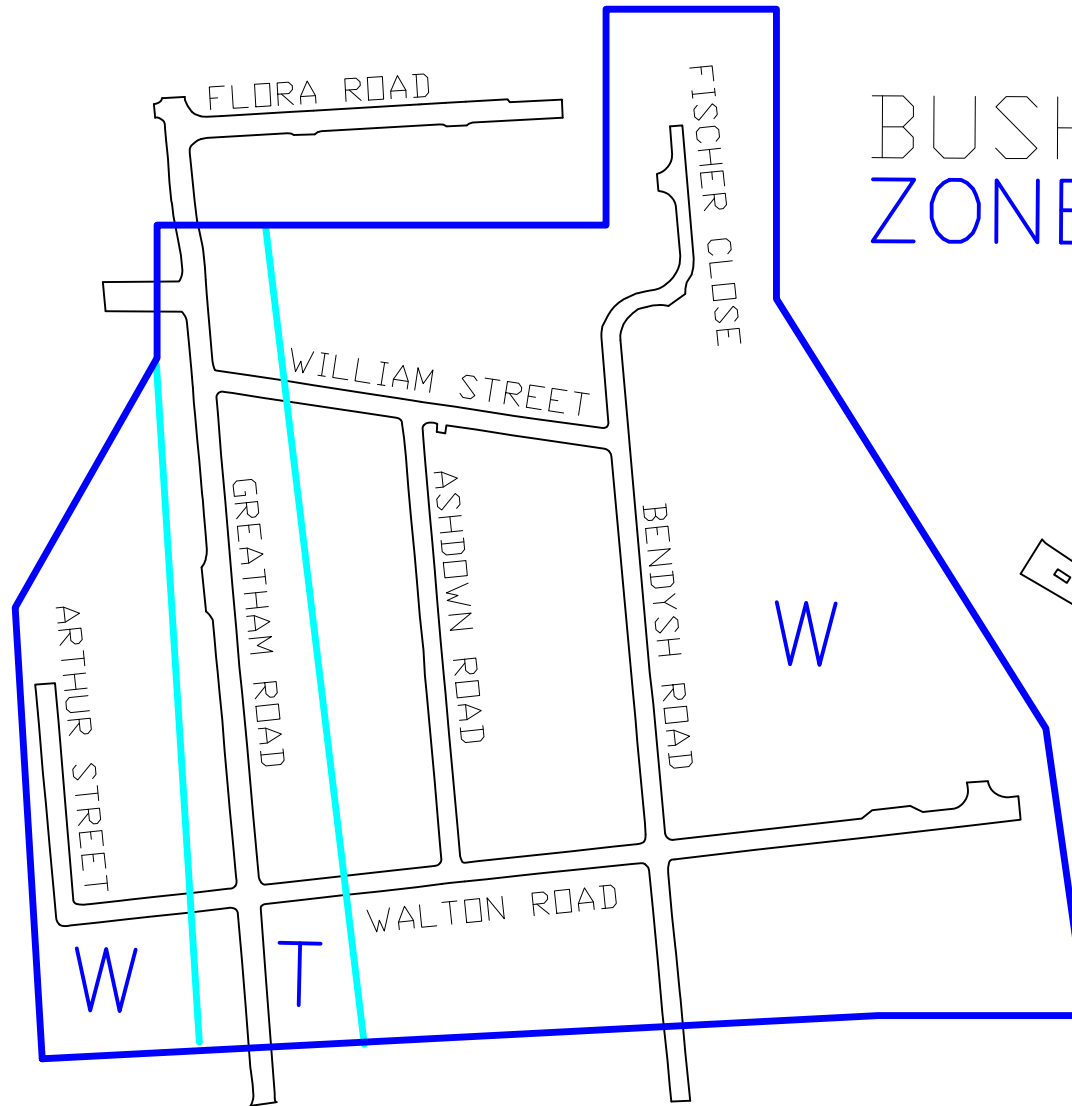

Bushey

BUSHEY HEATH
ZONE TA

- A: Arthur Street (W)
Ashdown Road (W)
- B: Bendysh Road (W)
- C: Cross Road (CR)
- D: None
- E: None
- F: Fischer Close (W)
- G: Greatham Road (T)
- H: None
- I: None
- J: None
- K: Kemp Place (KP)
- L: London Road (V)
- M: Montague Hall Place (KP)
- N: None
- O: None

- P: None
- Q: None
- R: None
- St Peters Close (TA)
- T: None
- U: None
- V: Vale Road (V)
- W: Walton Road (W)
William Street (W)
- X: None
- Y: None
- Z: None

HERTSMERE BOROUGH COUNCIL

Project Title:
Bushey Controlled
Parking Schemes
Date: May 2023

Scale: NTS
Drawing By : HB
Drawing Number:
HBC/CPZ/BUSHEY