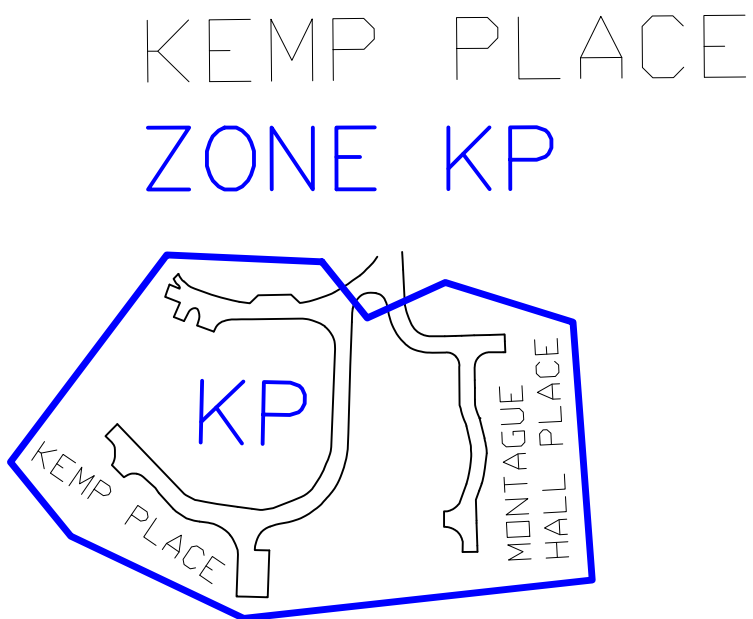

Bushey

BUSHEY HEATH
ZONE TA

- A: Arthur Street (W)
Ashdown Road (W)
- B: Bendysh Road (W)
- C: Cross Road (CR)
- D: None
- E: None
- F: Fischer Close (W)
- G: Greatham Road (T)
- H: None
- I: None
- J: None
- K: Kemp Place (KP)
- L: London Road (V)
- M: Montague Hall Place (KP)
- N: None
- O: None

- P: None
- Q: None
- R: None
- St Peters Close (TA)
- T: None
- U: None
- V: Vale Road (V)
- W: Walton Road (W)
William Street (W)
- X: None
- Y: None
- Z: None

HERTSMERE BOROUGH COUNCIL

Project Title:
Bushey Controlled
Parking Schemes
Date: May 2023

Scale: NTS
Drawing By : HB
Drawing Number:
HBC/CPZ/BUSHEY