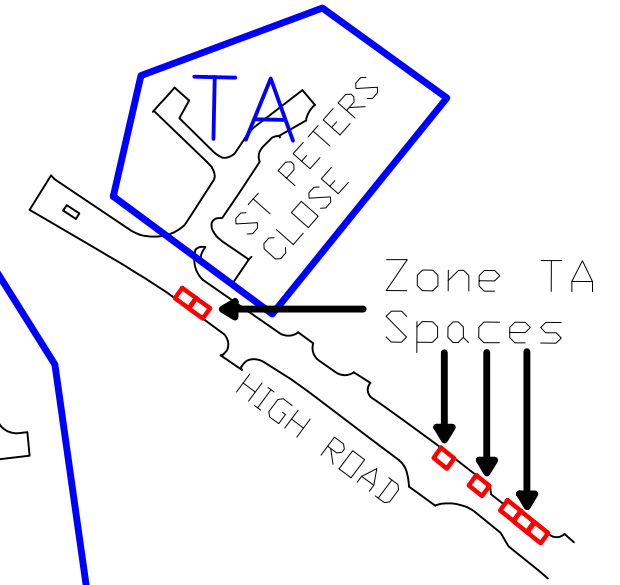

Bushey

BUSHEY HEATH
ZONE TA

- A: Arthur Street (W)
Ashdown Road (W)
- B: Bendysh Road (W)
- C: Cross Road (CR)
- D: None
- E: None
- F: Fischer Close (W)
- G: Greatham Road (T)
- H: None
- I: None
- J: None
- K: Kemp Place (KP)
- L: London Road (V)
- M: Montague Hall Place (KP)
- N: None
- O: None

- P: None
- Q: None
- R: None
- St Peters Close (TA)
- T: None
- U: None
- V: Vale Road (V)
- W: Walton Road (W)
William Street (W)
- X: None
- Y: None
- Z: None

HERTSMERE BOROUGH COUNCIL

Project Title:
Bushey Controlled
Parking Schemes
Date: May 2023

Scale: NTS
Drawing By : HB
Drawing Number:
HBC/CPZ/BUSHEY