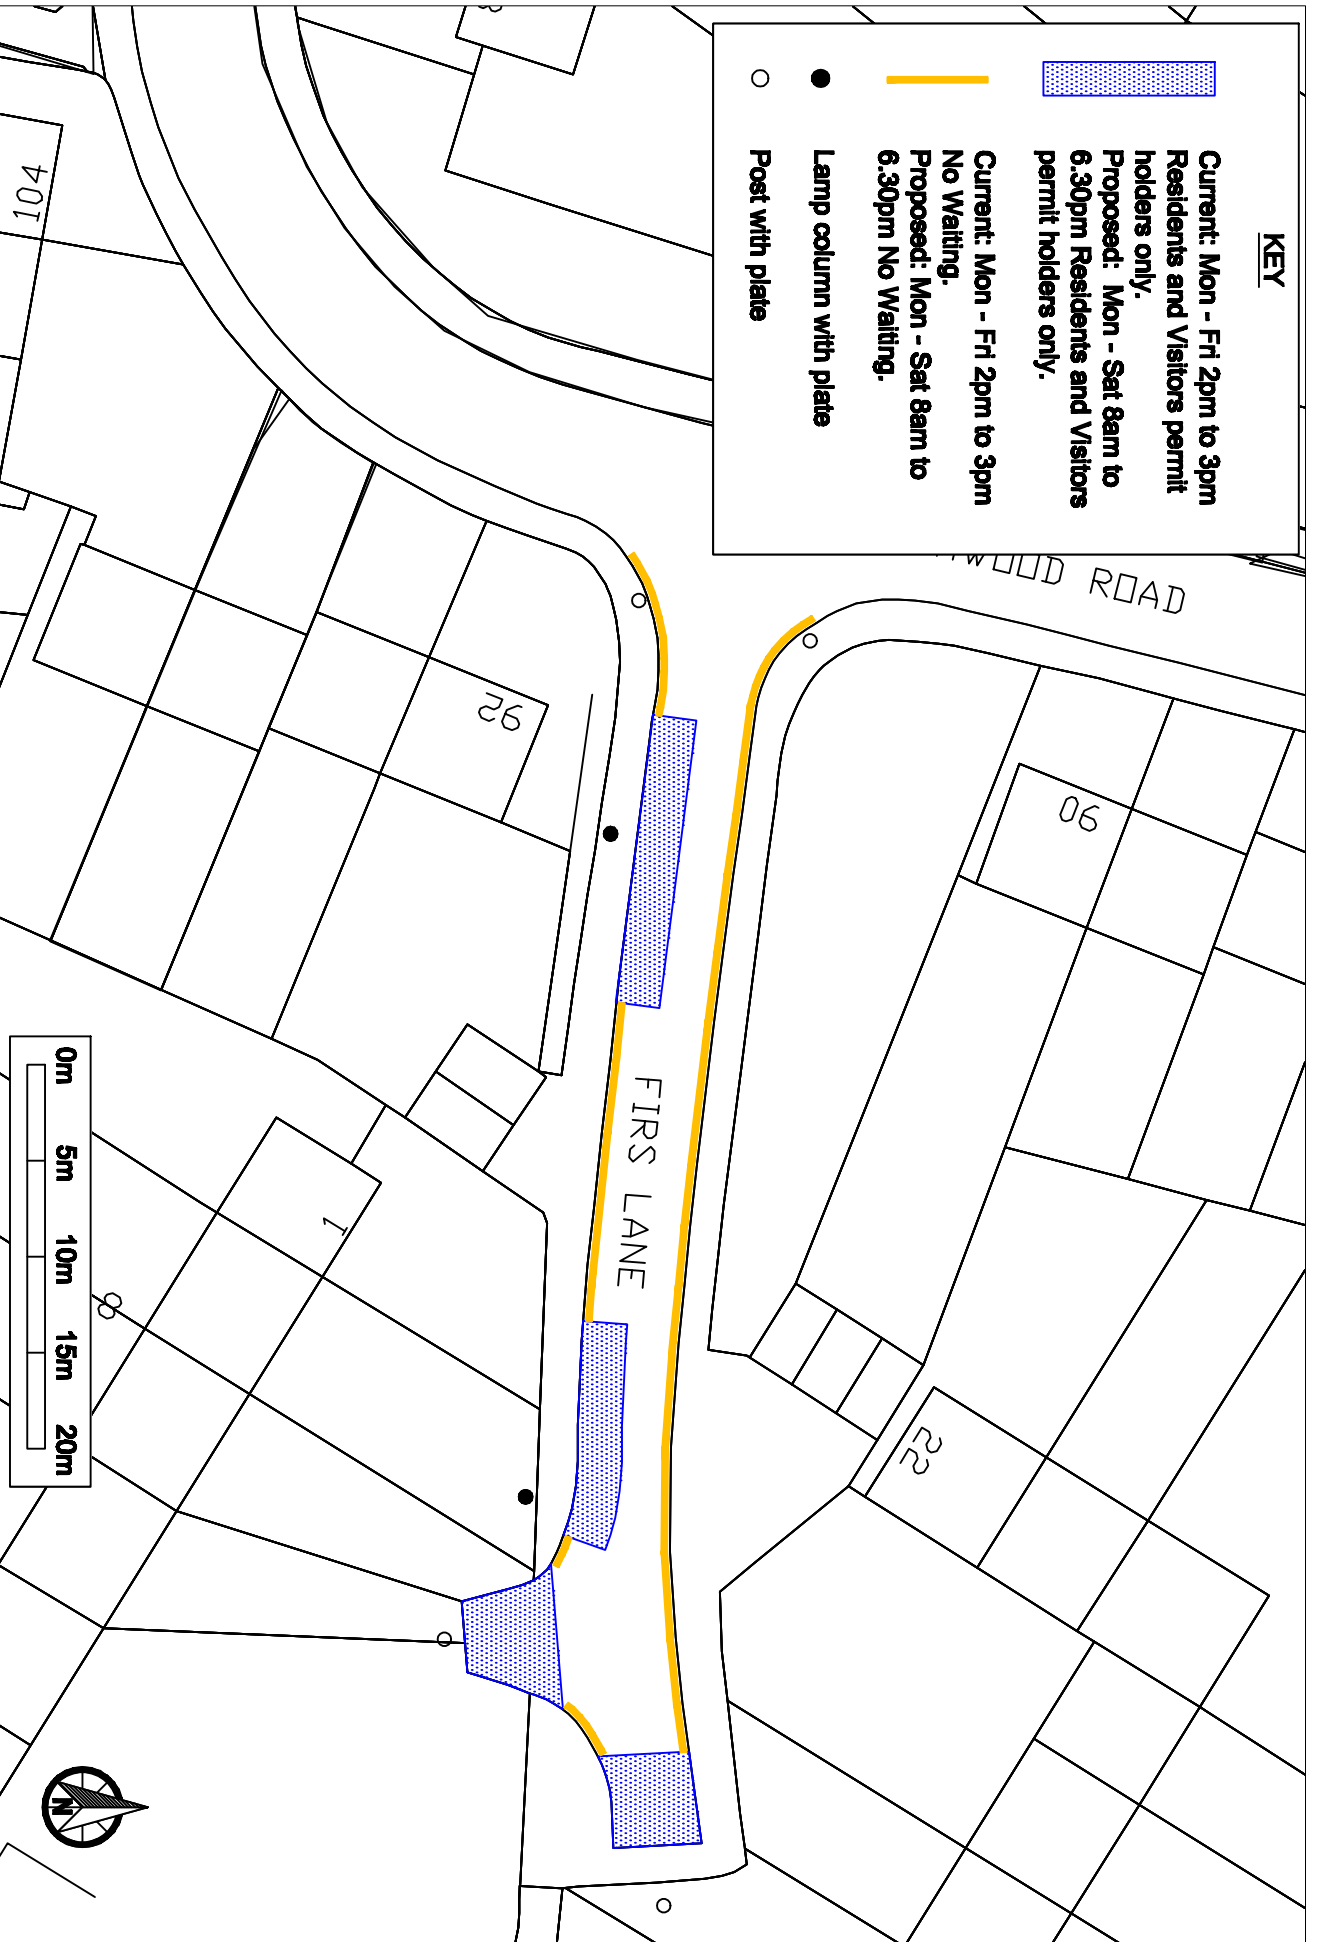

KEY

Current: Mon - Fri 2pm to 3pm Residents and Visitors permit holders only.
 Proposed: Mon - Sat 8am to 6.30pm Residents and Visitors permit holders only.

Current: Mon - Fri 2pm to 3pm No Waiting.
 Proposed: Mon - Sat 8am to 6.30pm No Waiting.

- Lamp column with plate
- Post with plate

Revisions:

Location:	Firs Lane, Potters Bar	
Description:	Alteration to existing parking bays	
Date:	February 2017	Drawing No:
Drawn By:	DB	Scale:
		As shown

Hertsmere Borough Council
 Civic Offices
 Elstree Way
 Borehamwood
 Herts WD6 1WA