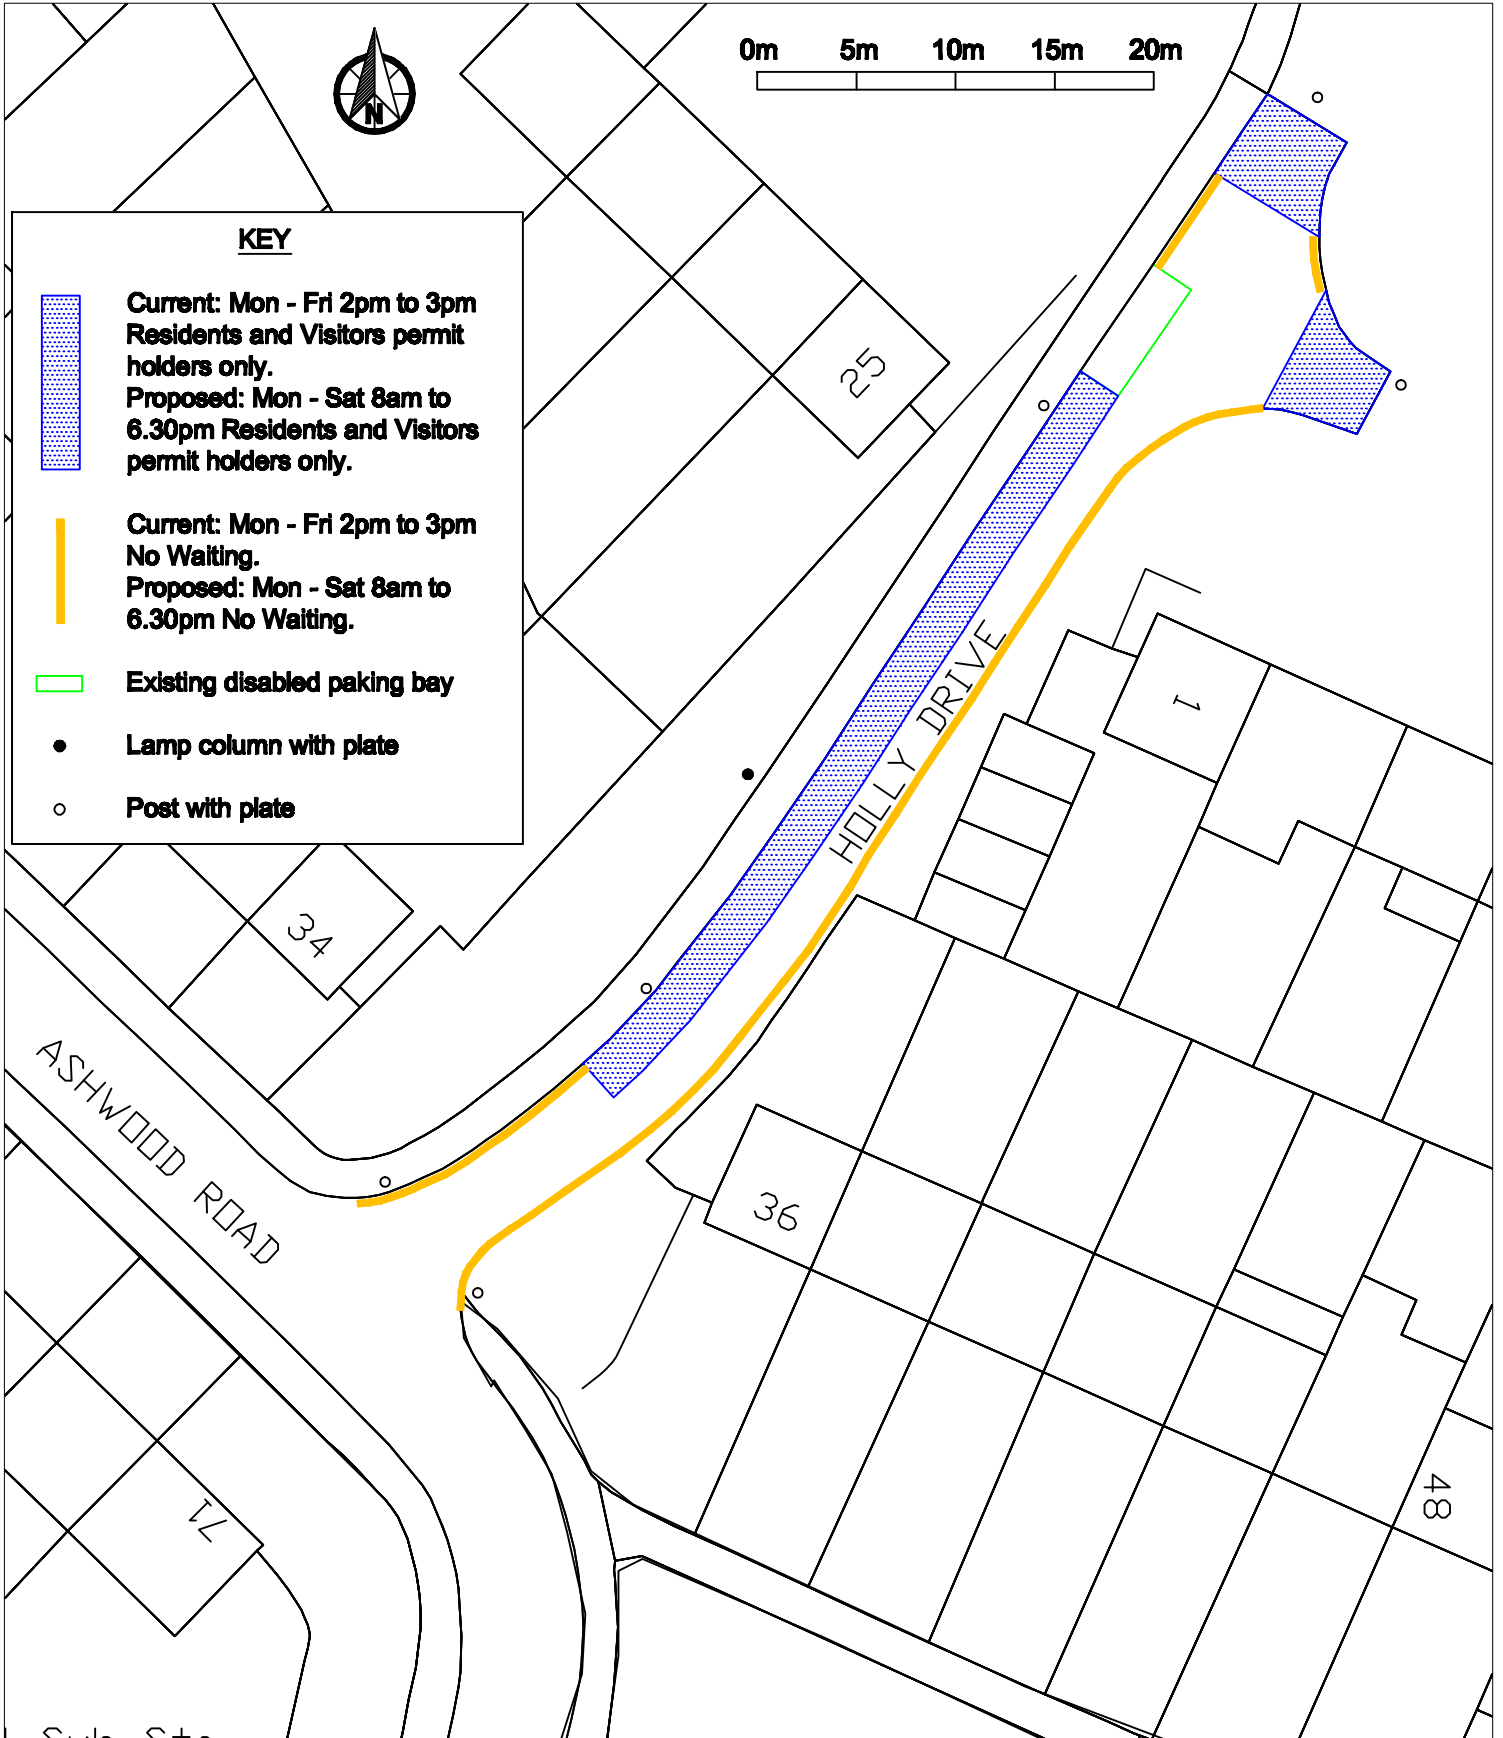

KEY

**Current: Mon - Fri 2pm to 3pm
Residents and Visitors permit
holders only.
Proposed: Mon - Sat 8am to
6.30pm Residents and Visitors
permit holders only.**

**Current: Mon - Fri 2pm to 3pm
No Waiting.
Proposed: Mon - Sat 8am to
6.30pm No Waiting.**

Existing disabled parking bay

Lamp column with plate

Post with plate

Revisions:

| | | | |
|--------------|---|-------------|----------|
| Location: | Holly Drive, Potters Bar | | |
| Description: | Alteration to existing parking restrictions | | |
| Date: | February 2017 | Drawing No: | |
| Drawn By: | DB | Scale: | As shown |