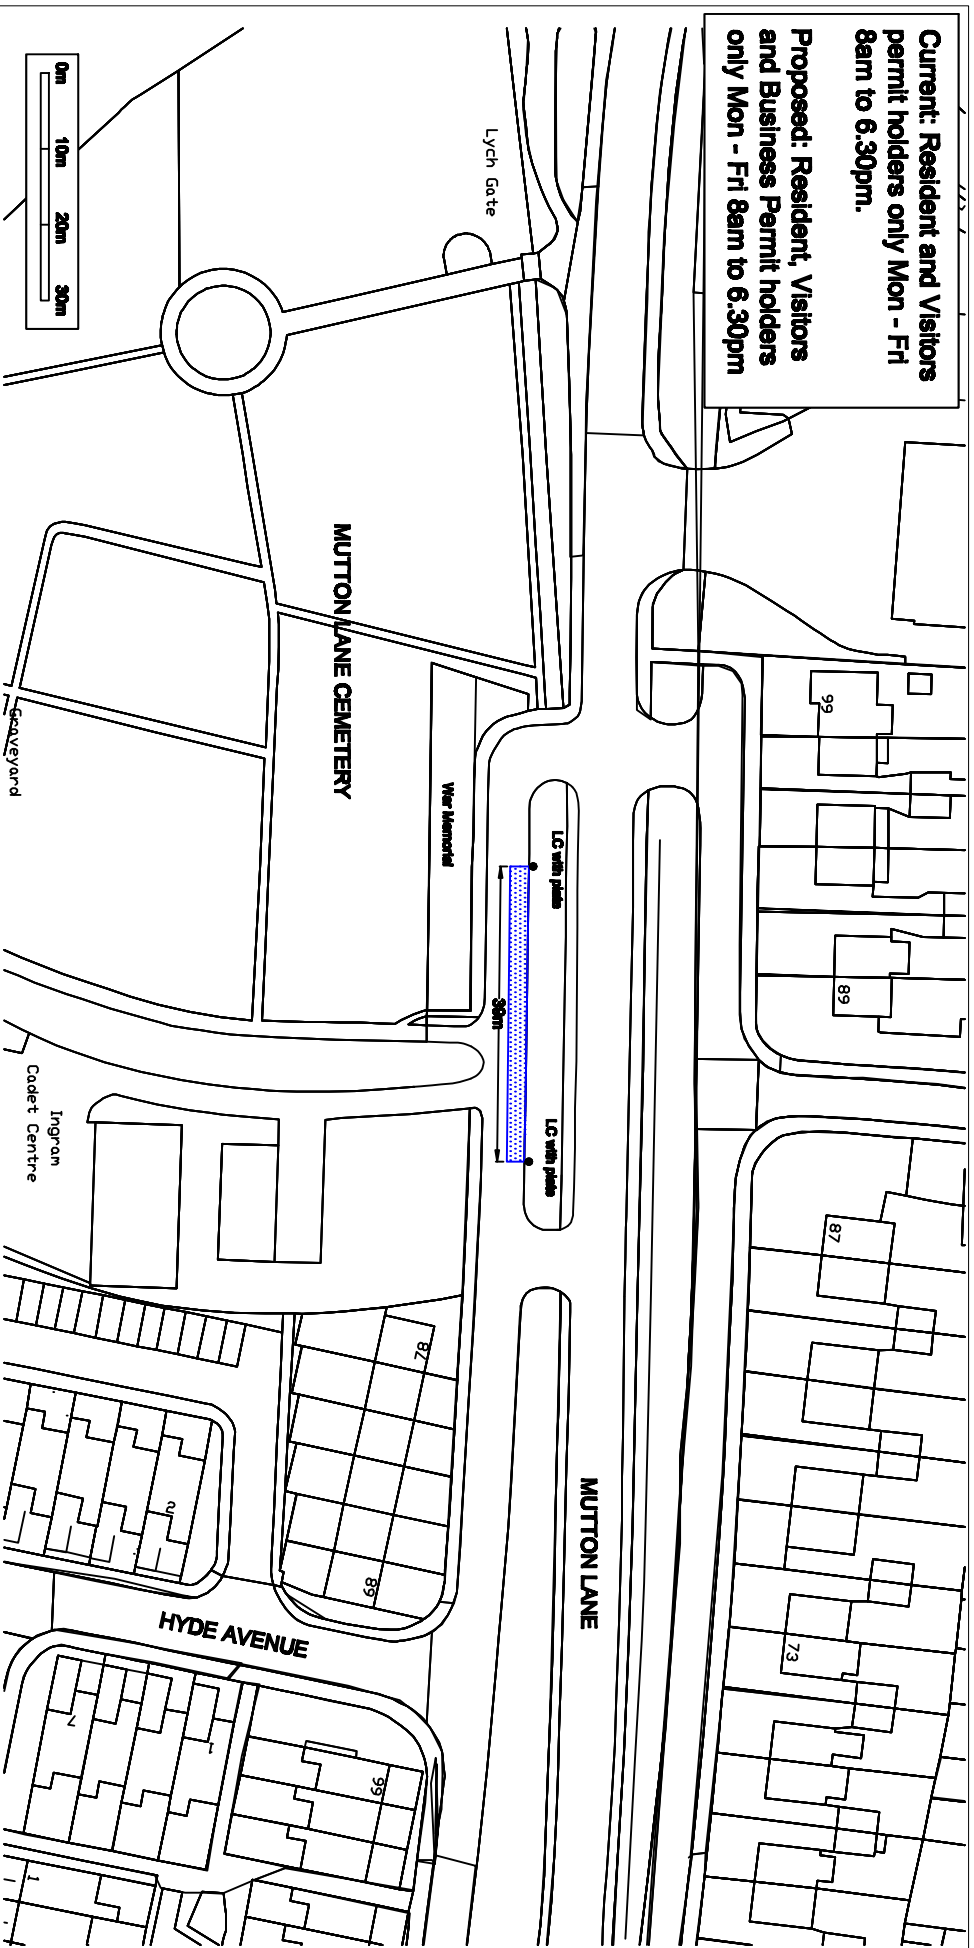

Current: Resident and Visitors permit holders only Mon - Fri 8am to 6.30pm.

Proposed: Resident, Visitors and Business Permit holders only Mon - Fri 8am to 6.30pm

Revisions:

Location:	Mutton Lane, Potters Bar	Hertsmere Borough Council Civic Offices Elstree Way Borehamwood Herts WD6 1WA
Description:	Alteration to existing parking bays	
Date:	February 2017	
Drawn By:	DB	
Scale:	As shown	