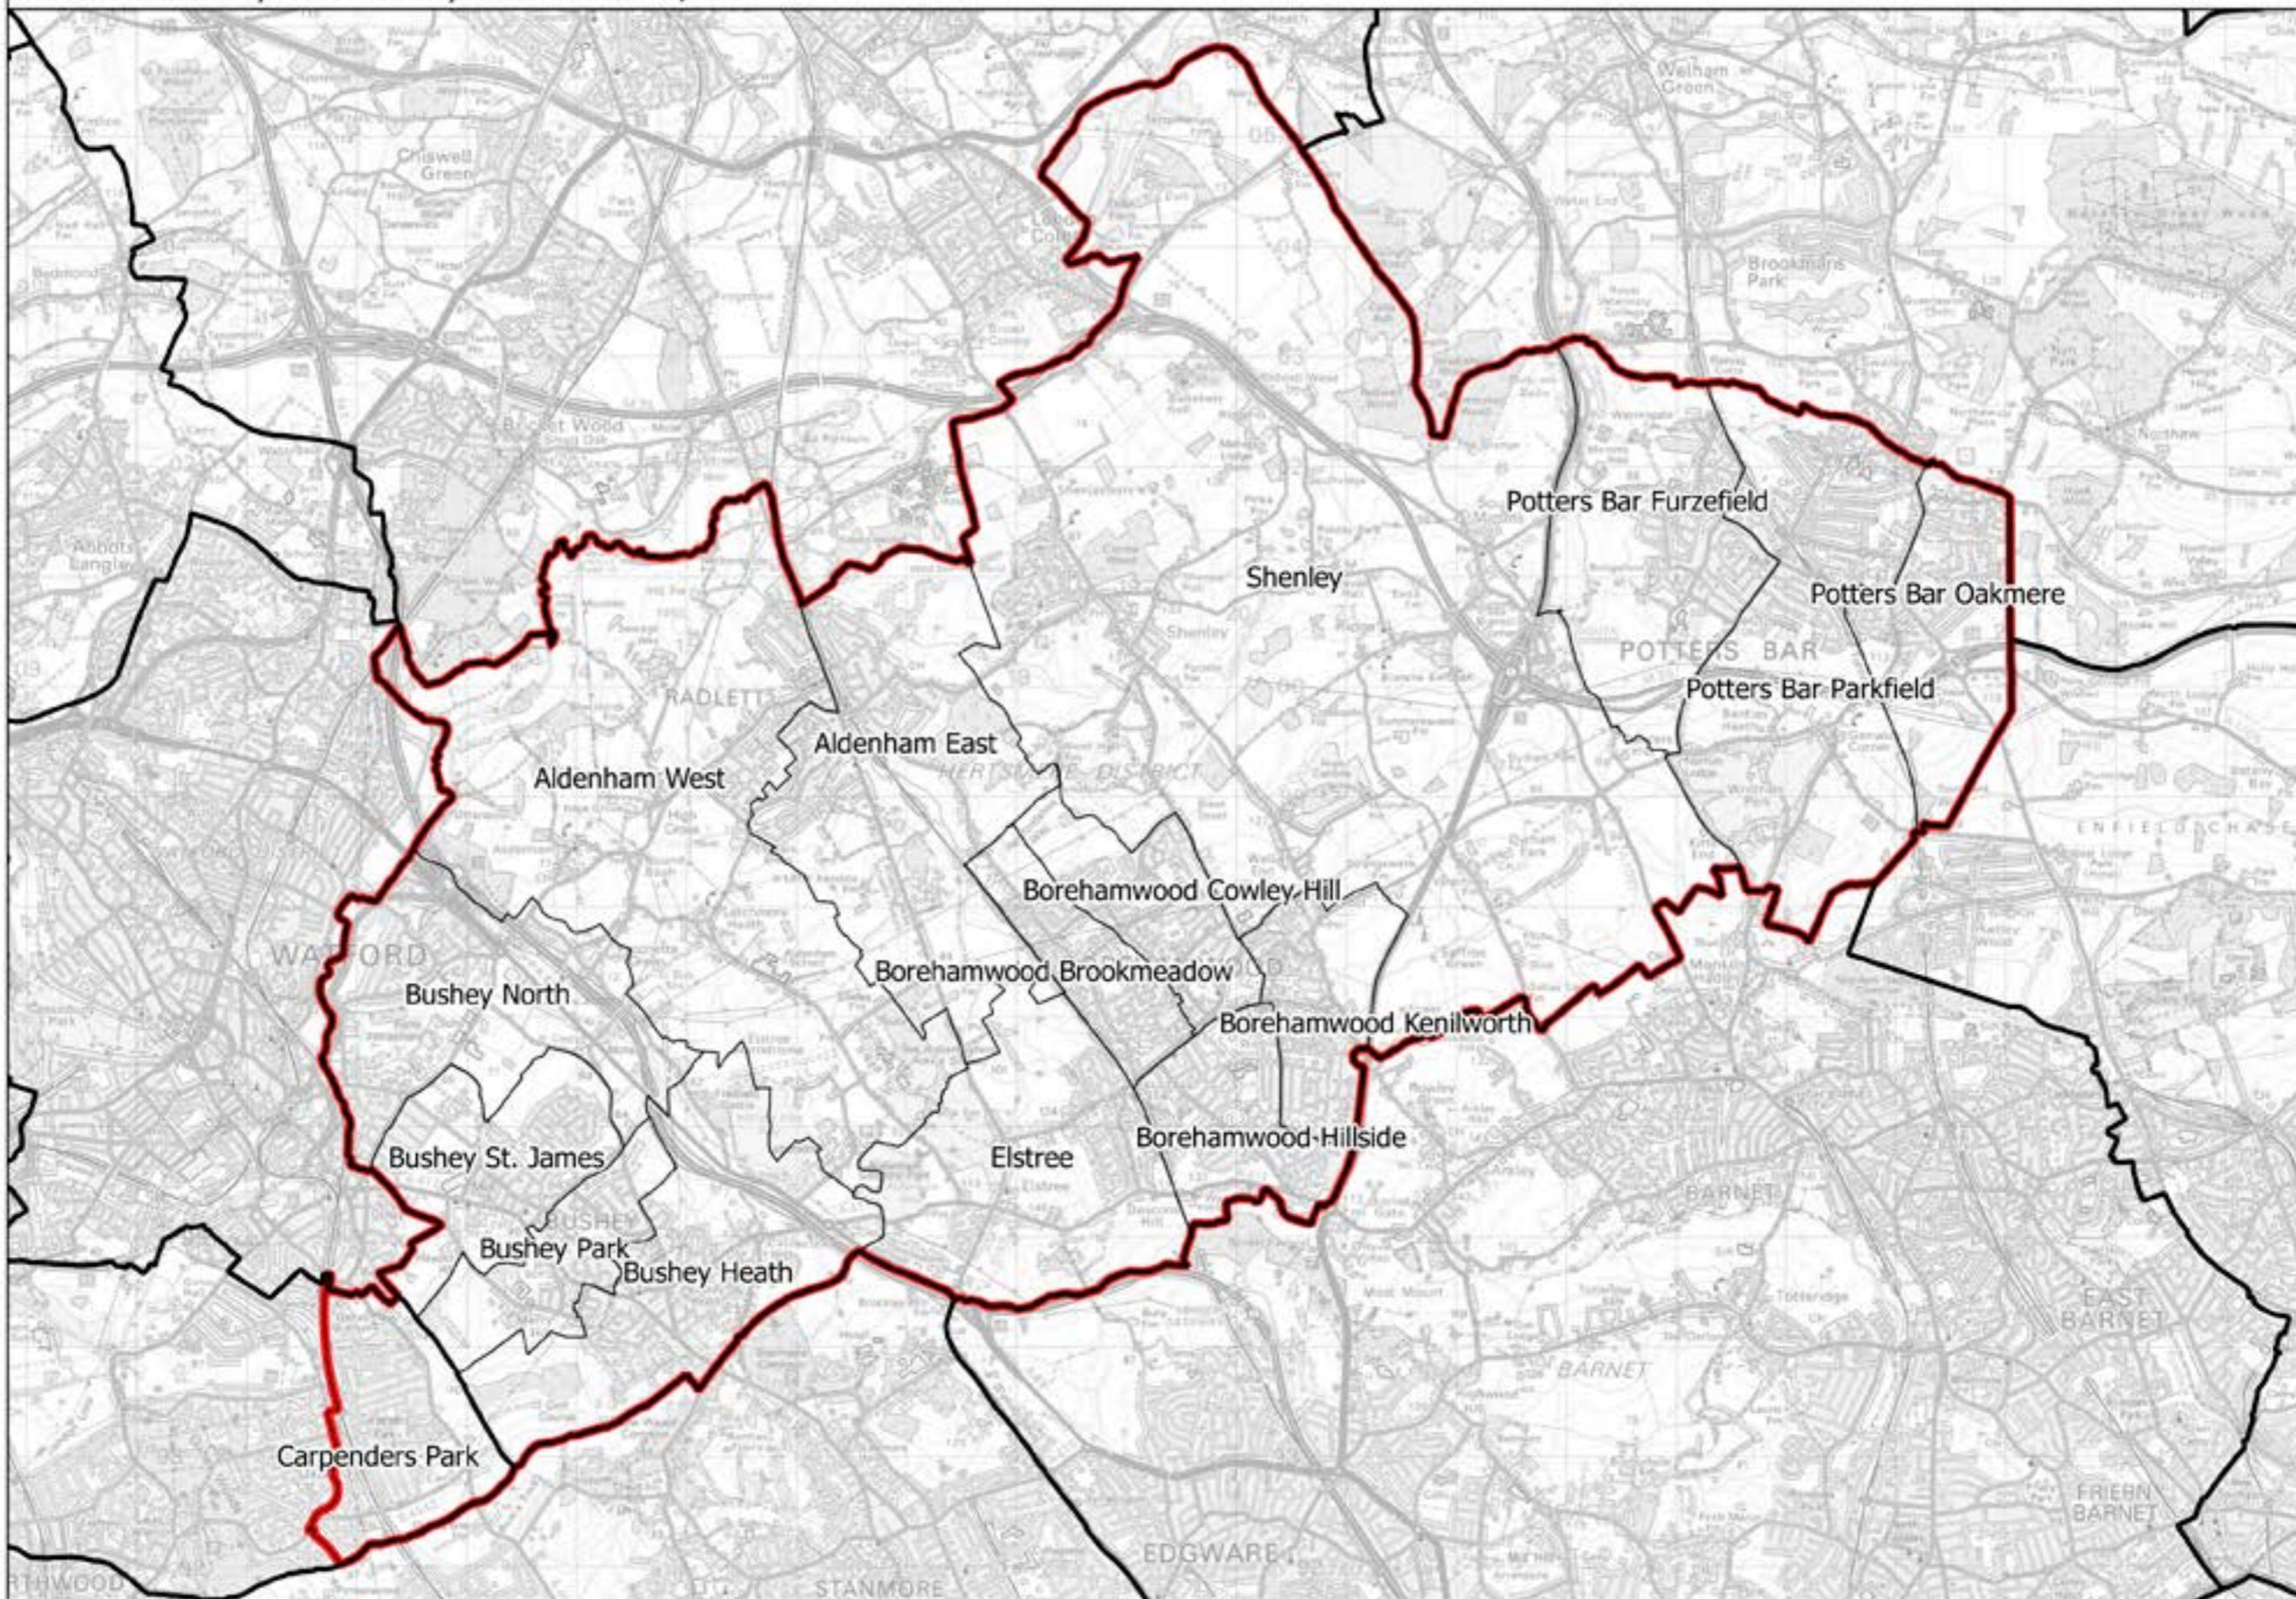

# Boundary Commission for England - Initial Proposals for the Eastern Region Hertsmere County Constituency - Electorate 74,831

— Constituency   
 — Local authorities   
 — Wards

This map is reproduced from Ordnance Survey material with the permission of Ordnance Survey on behalf of the controller of Her Majesty's Stationery Office (C) Crown Copyright 2016. All rights reserved. Unauthorised reproduction infringes Crown copyright and may lead to prosecution or civil proceedings. Boundary Commission for England 100016289, 2016.