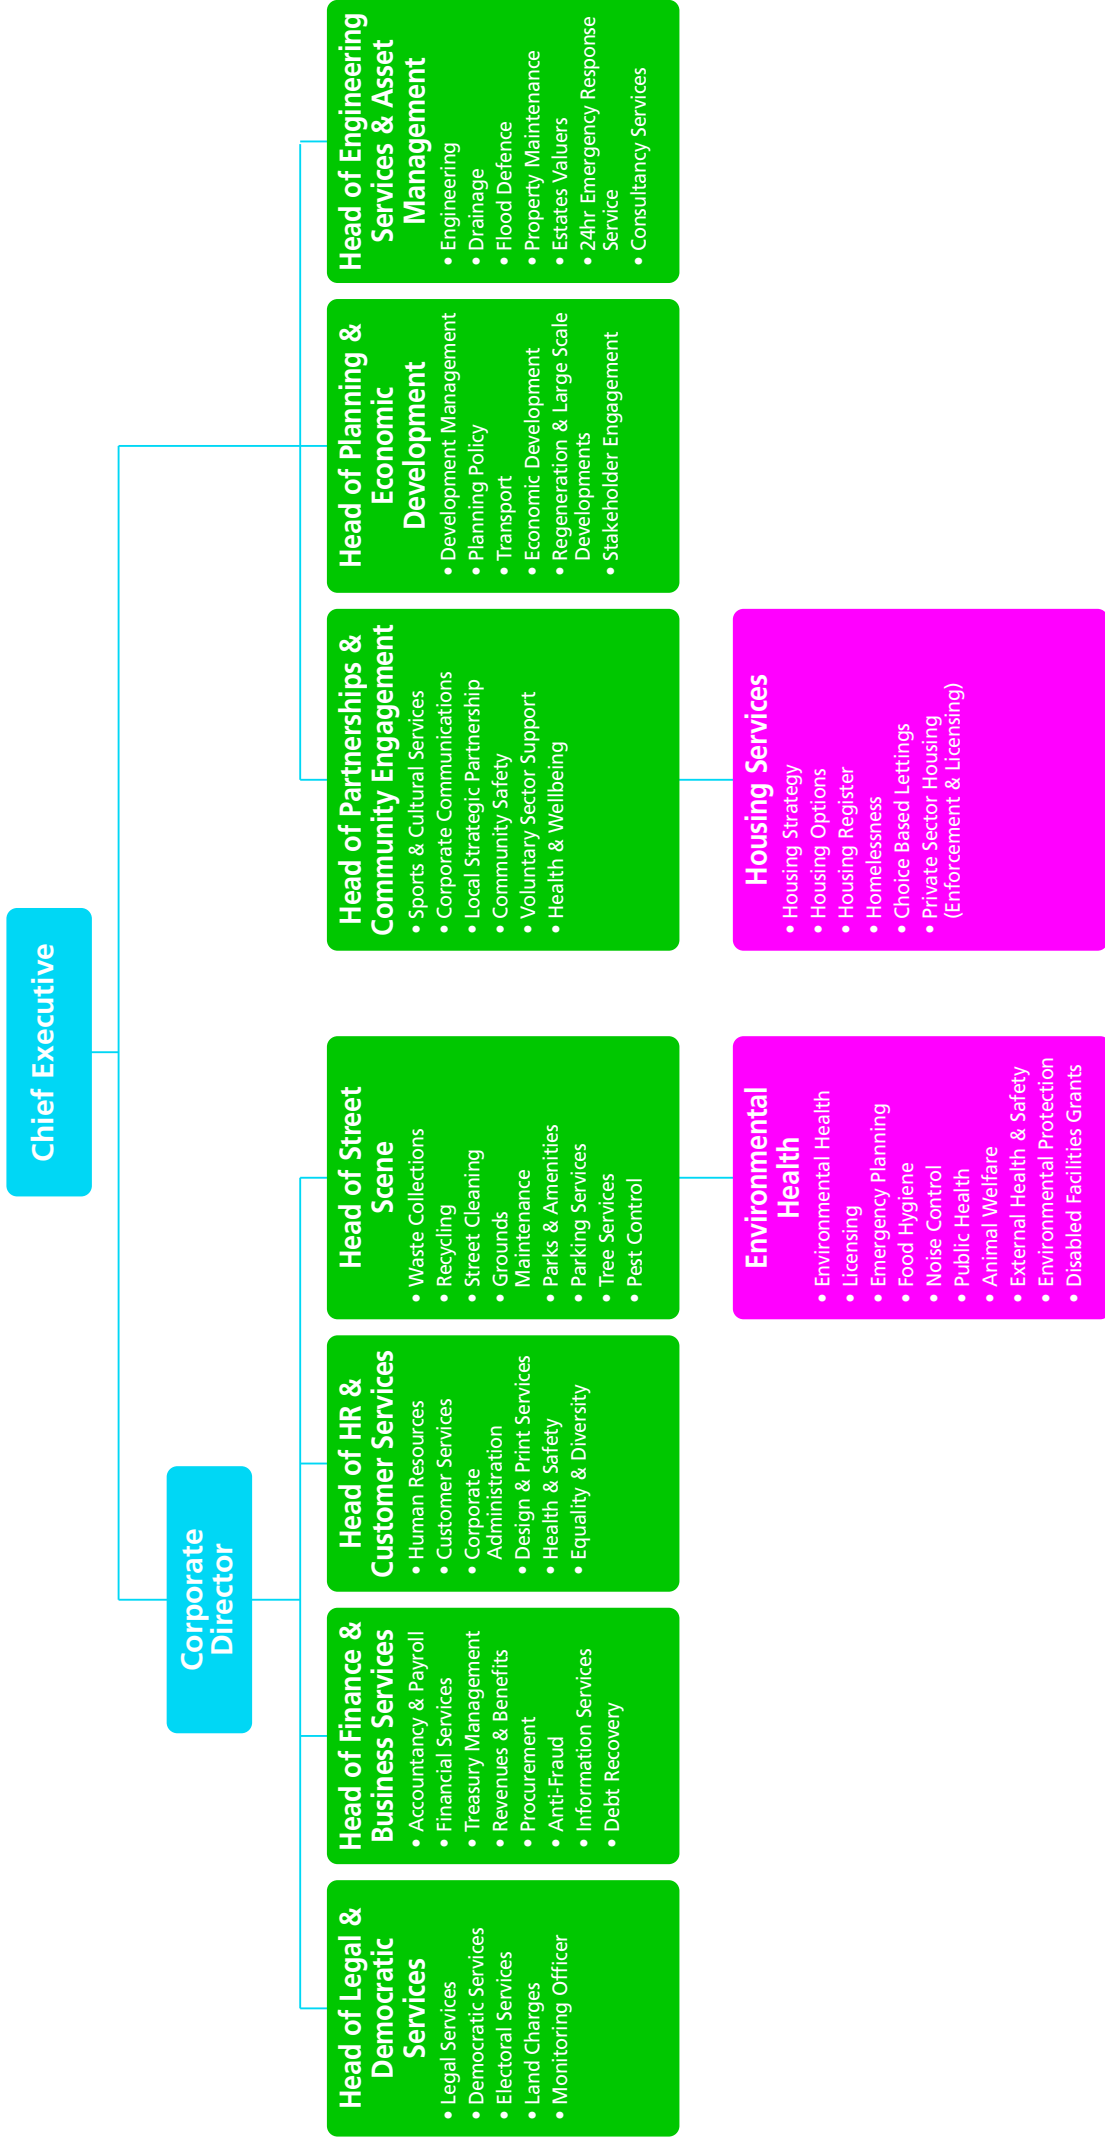

Hertsmere Borough Council Organisational Structure