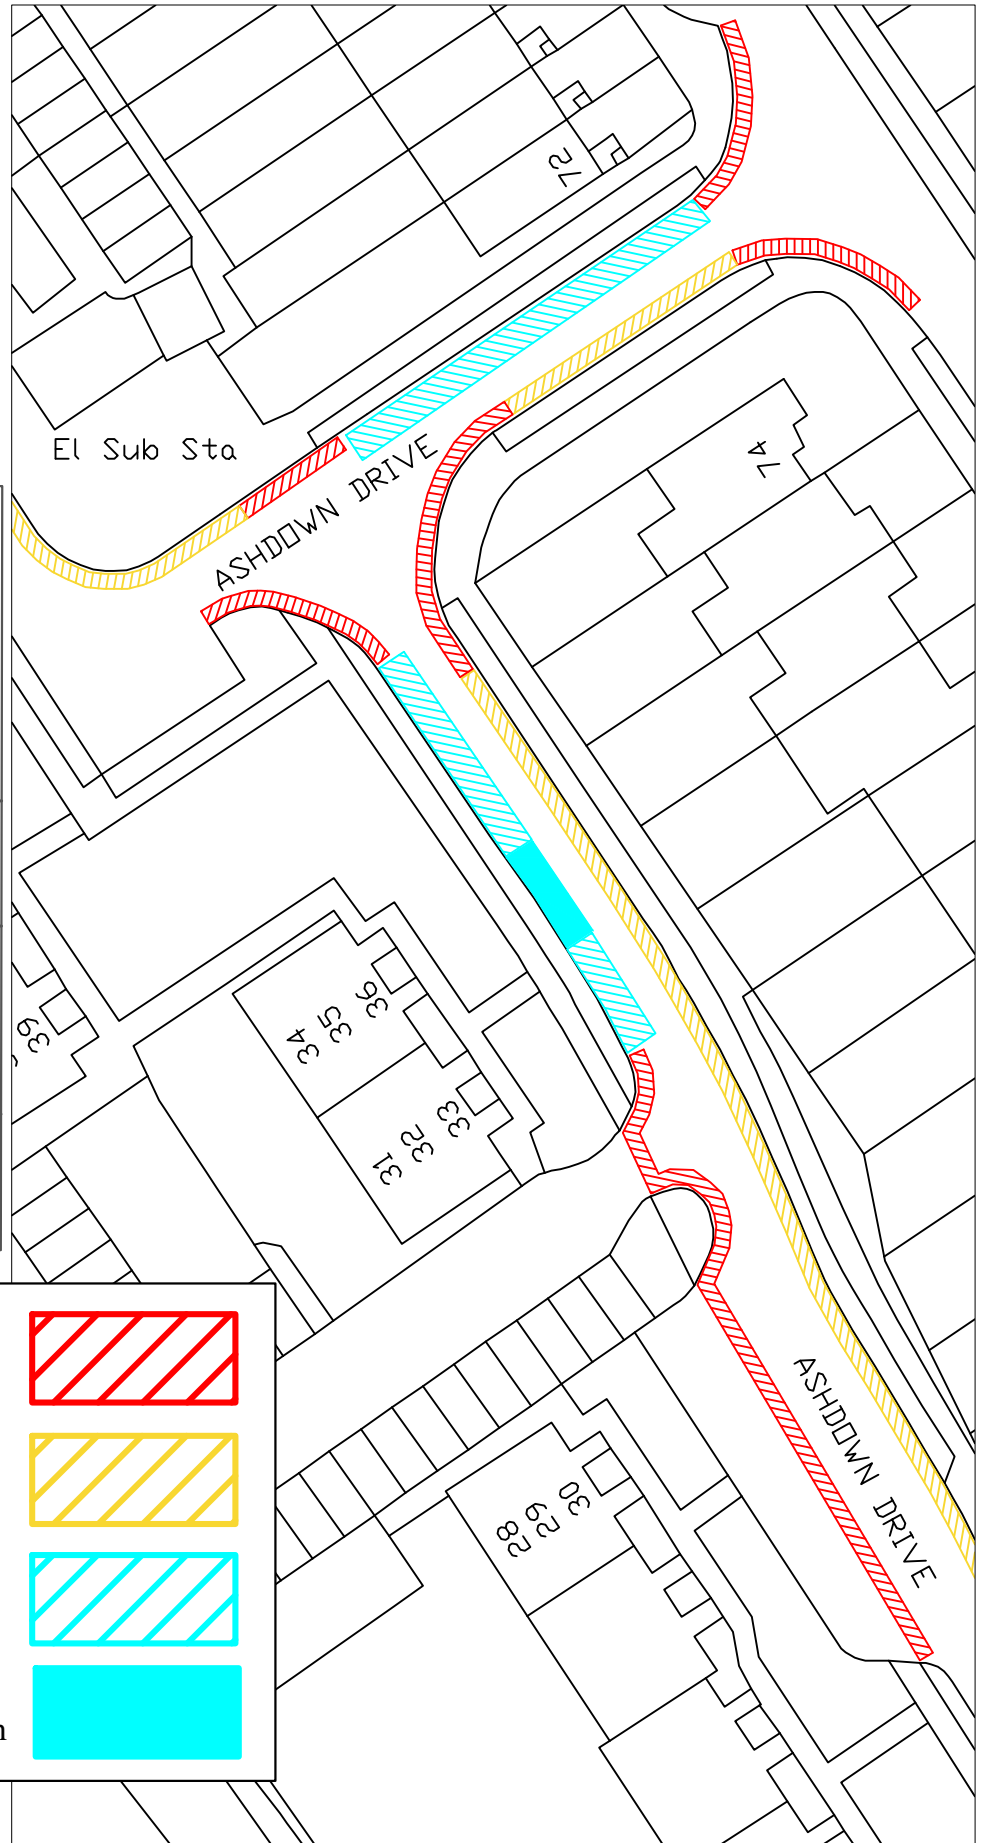

HERTSMERE BOROUGH COUNCIL

Ashdown Drive
Borehamwood
Removal of Disabled Bay

Drawn By: HB
Scale: 1:500
Dwg Number
MAP-AD1-2026

© Crown copyright and
database rights 2026 Ordnance
Survey EUL 100017428

- | | | |
|-----------------------------------|---|---|
| Double Yellow Lines | - |  |
| No Waiting at any time | | |
| Single Yellow Lines | - |  |
| Mon - Fri 2pm - 3pm | | |
| Resident and Visitor | - |  |
| Permit bays, Mon - Fri 2pm - 3pm | | |
| Residents and Visitor | - |  |
| Permit bays, Mon - Fri, 2pm - 3pm | | |