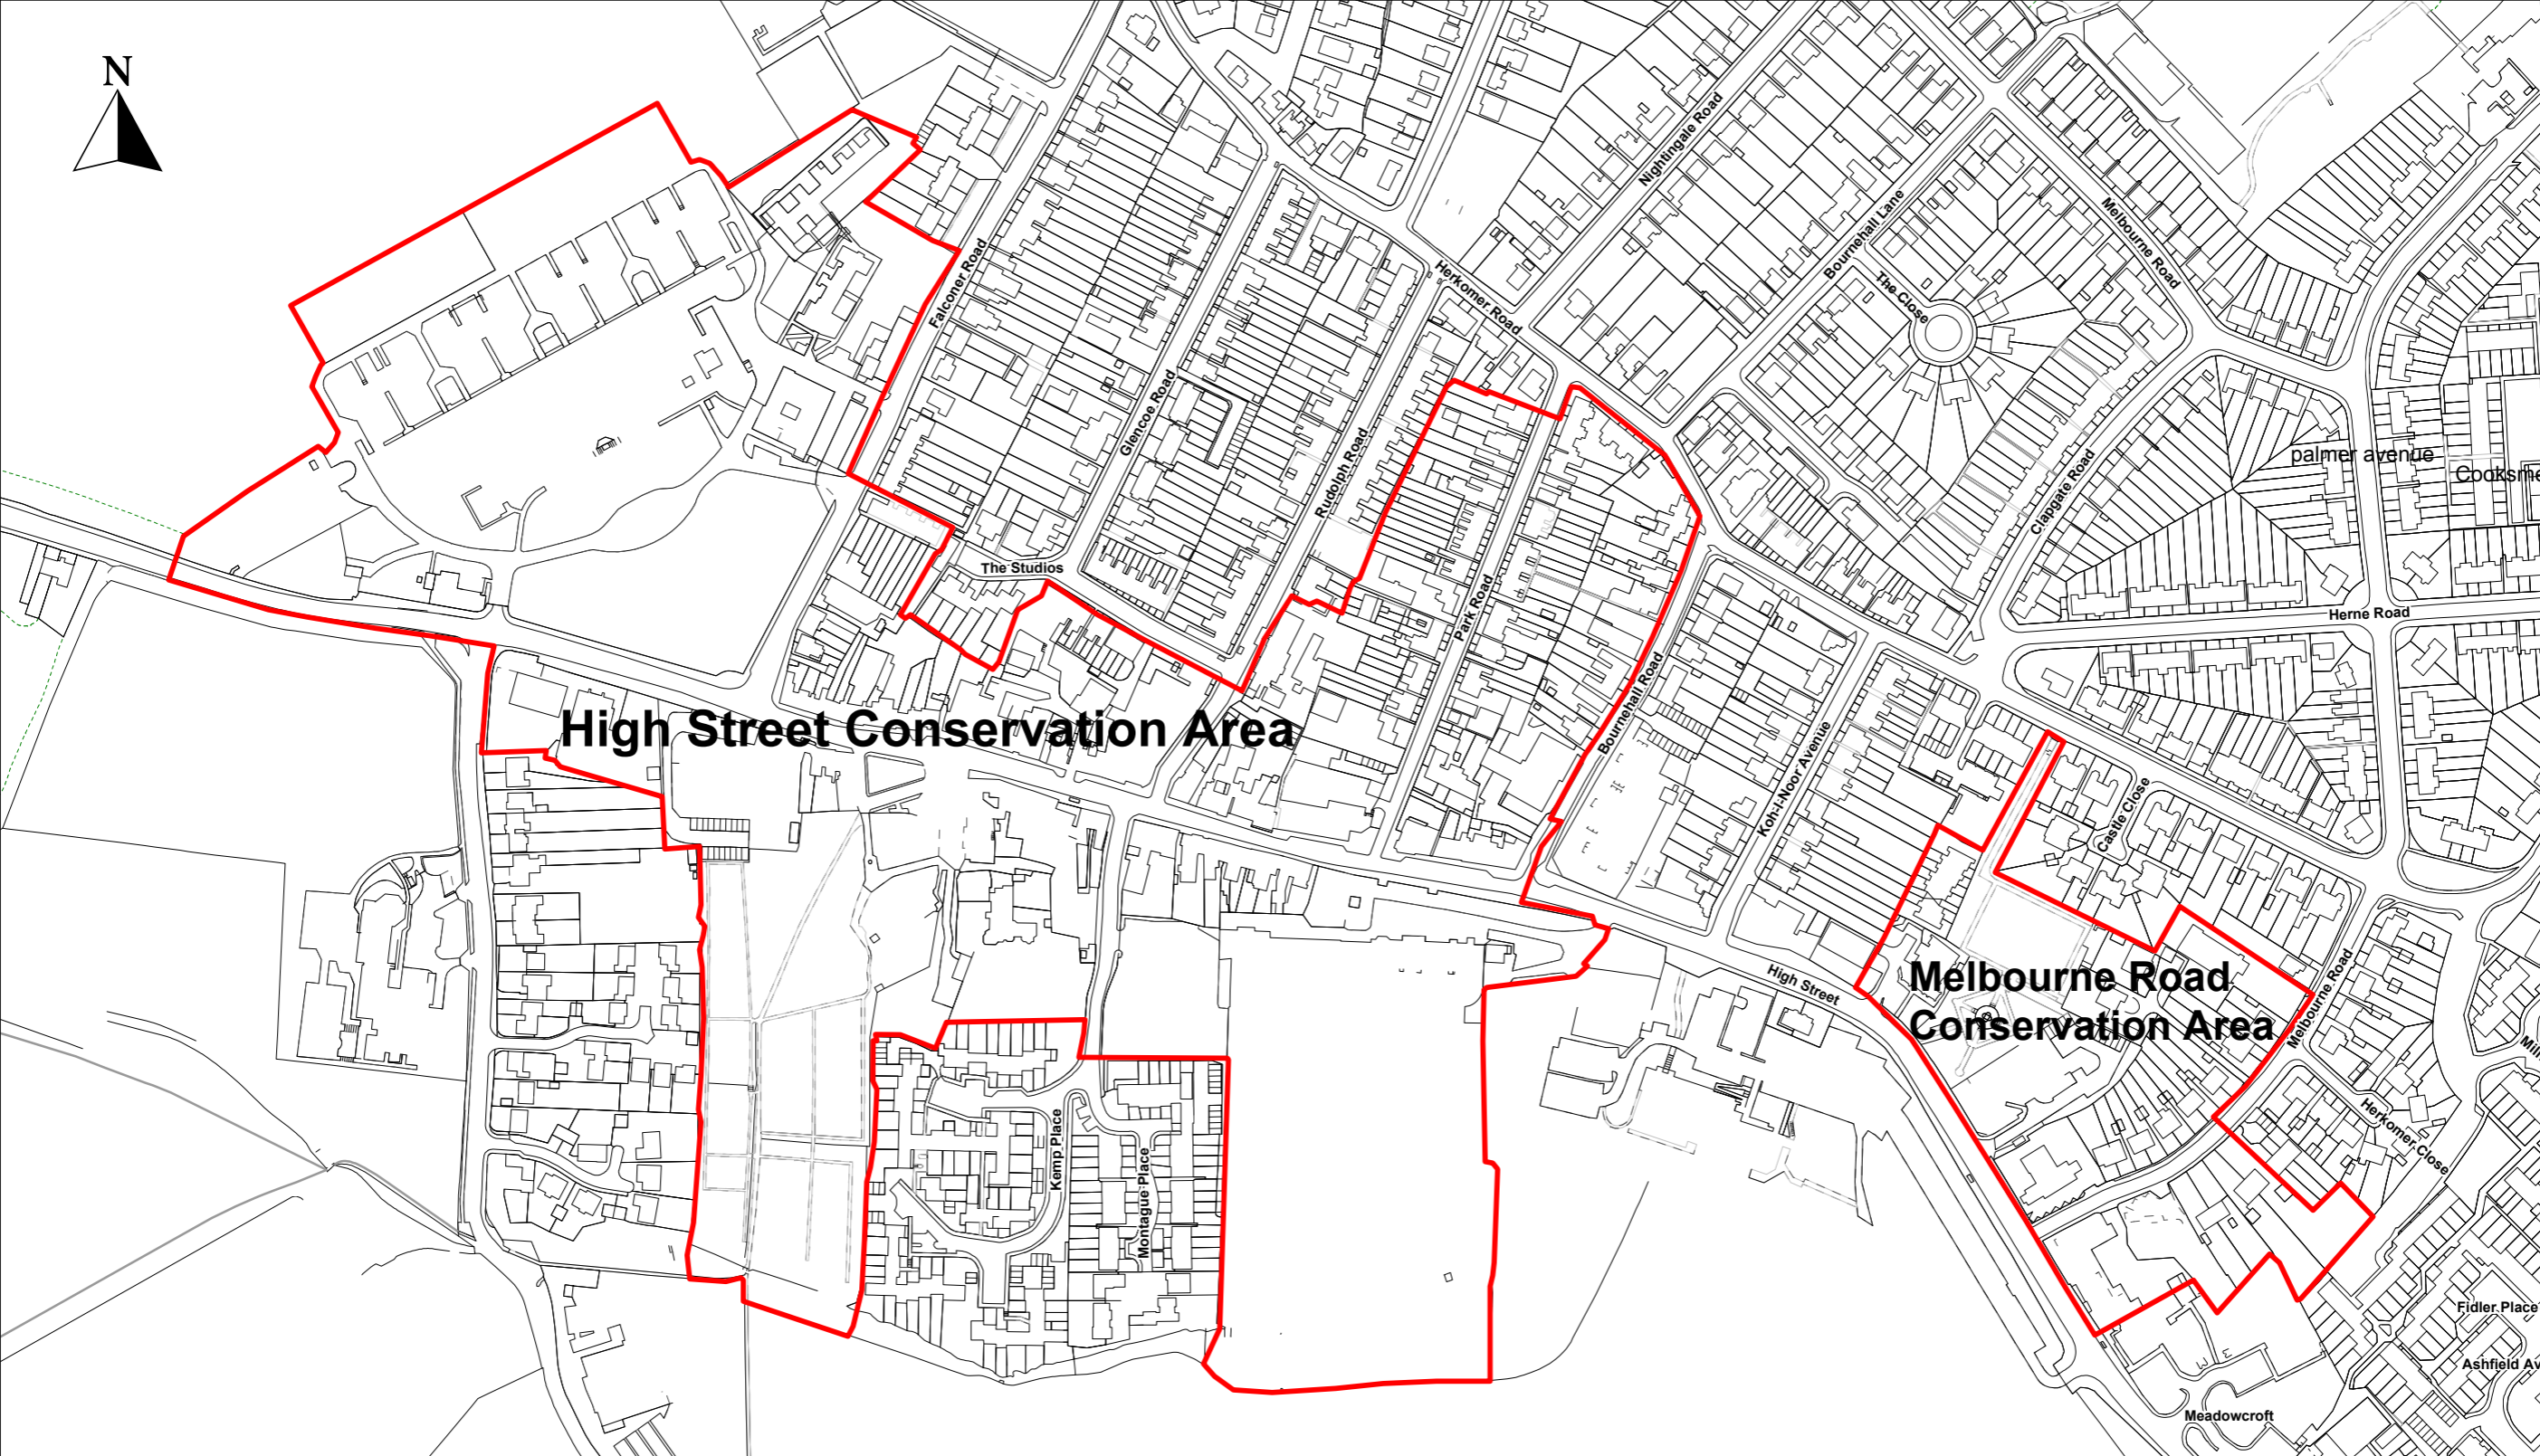

Revised Bushey High Street Conservation Area boundary and new Melbourne Road Conservation Area

Reproduced by permission of Ordnance Survey on behalf of HMSO.
Crown Copyright. All rights reserved.

Licence No: 100017428 2008